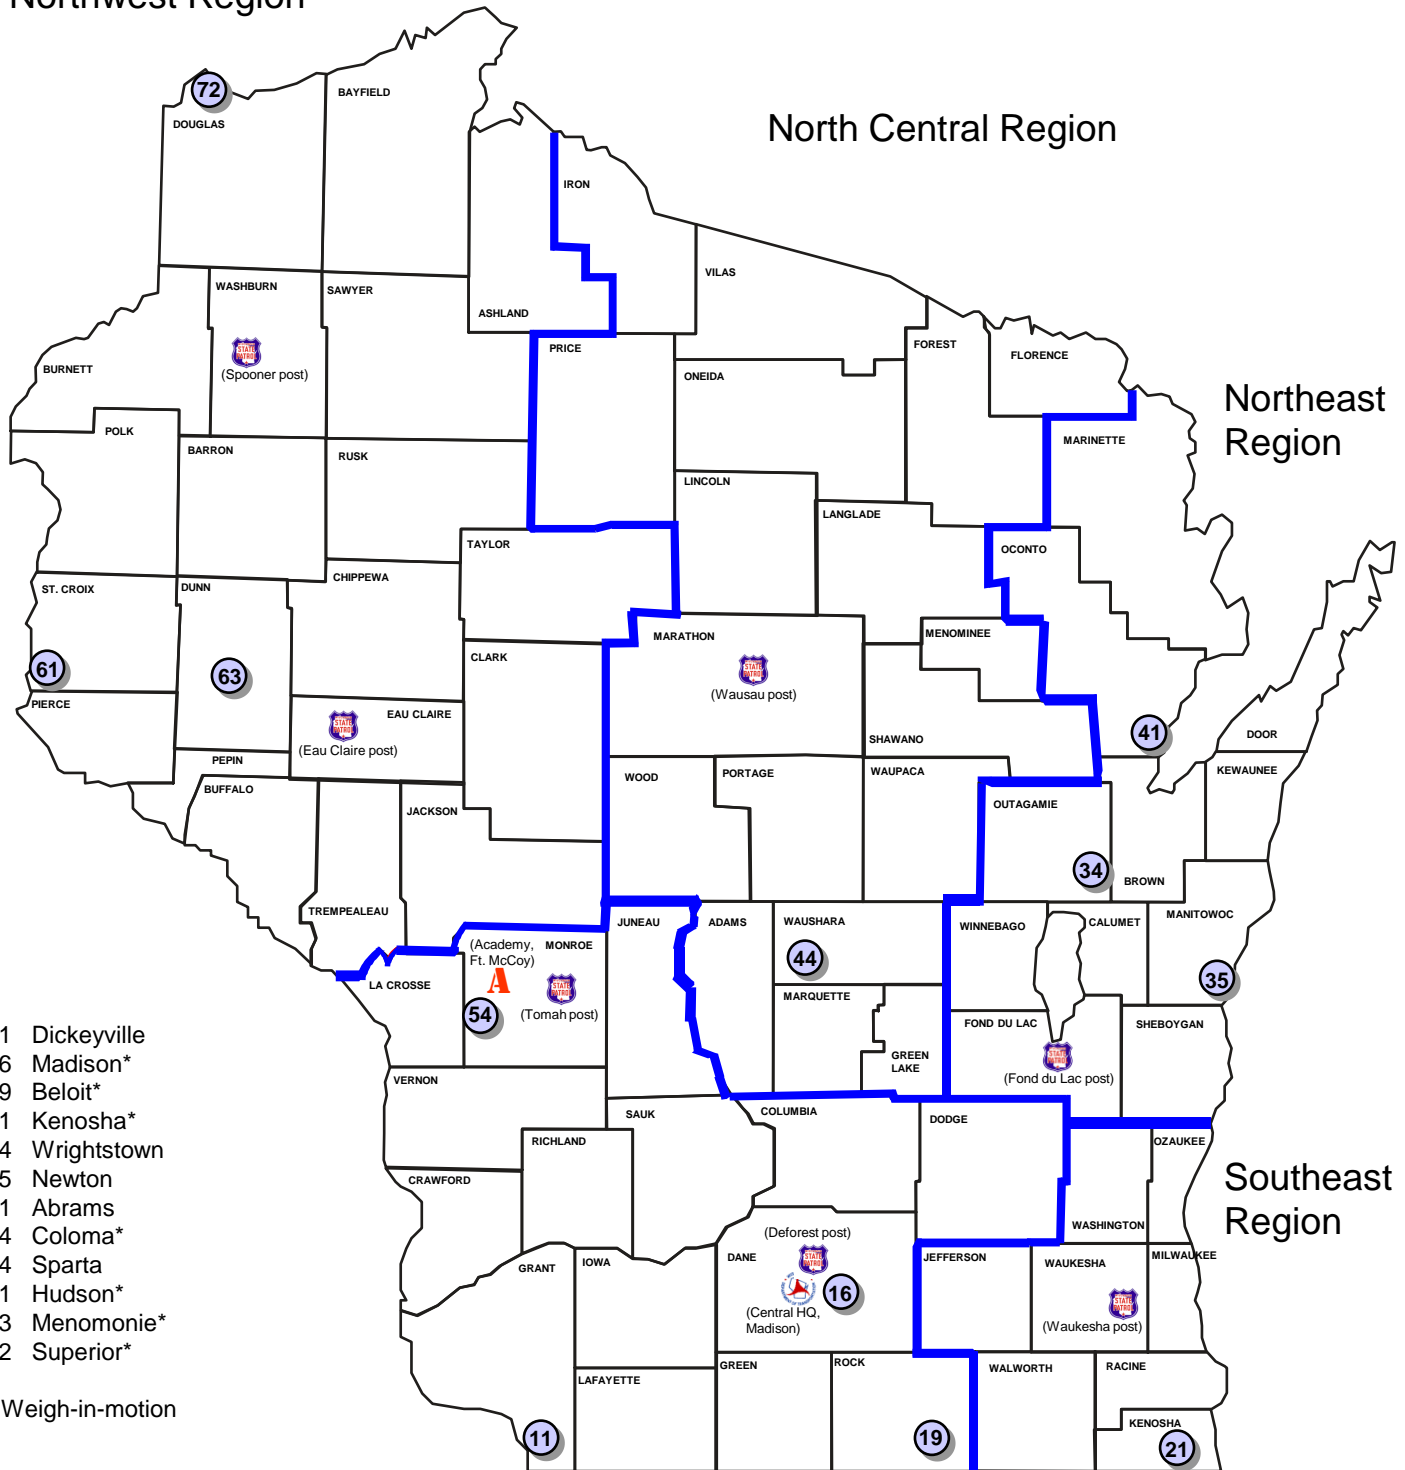

Wisconsin State Patrol Safety and Weight Enforcement Facilities

Northwest Region

North Central Region

Northeast Region

Southeast Region

Southwest Region

- 11 Dickeyville
- 16 Madison*
- 19 Beloit*
- 21 Kenosha*
- 34 Wrightstown
- 35 Newton
- 41 Abrams
- 44 Coloma*
- 54 Sparta
- 61 Hudson*
- 63 Menomonie*
- 72 Superior*

* Weigh-in-motion