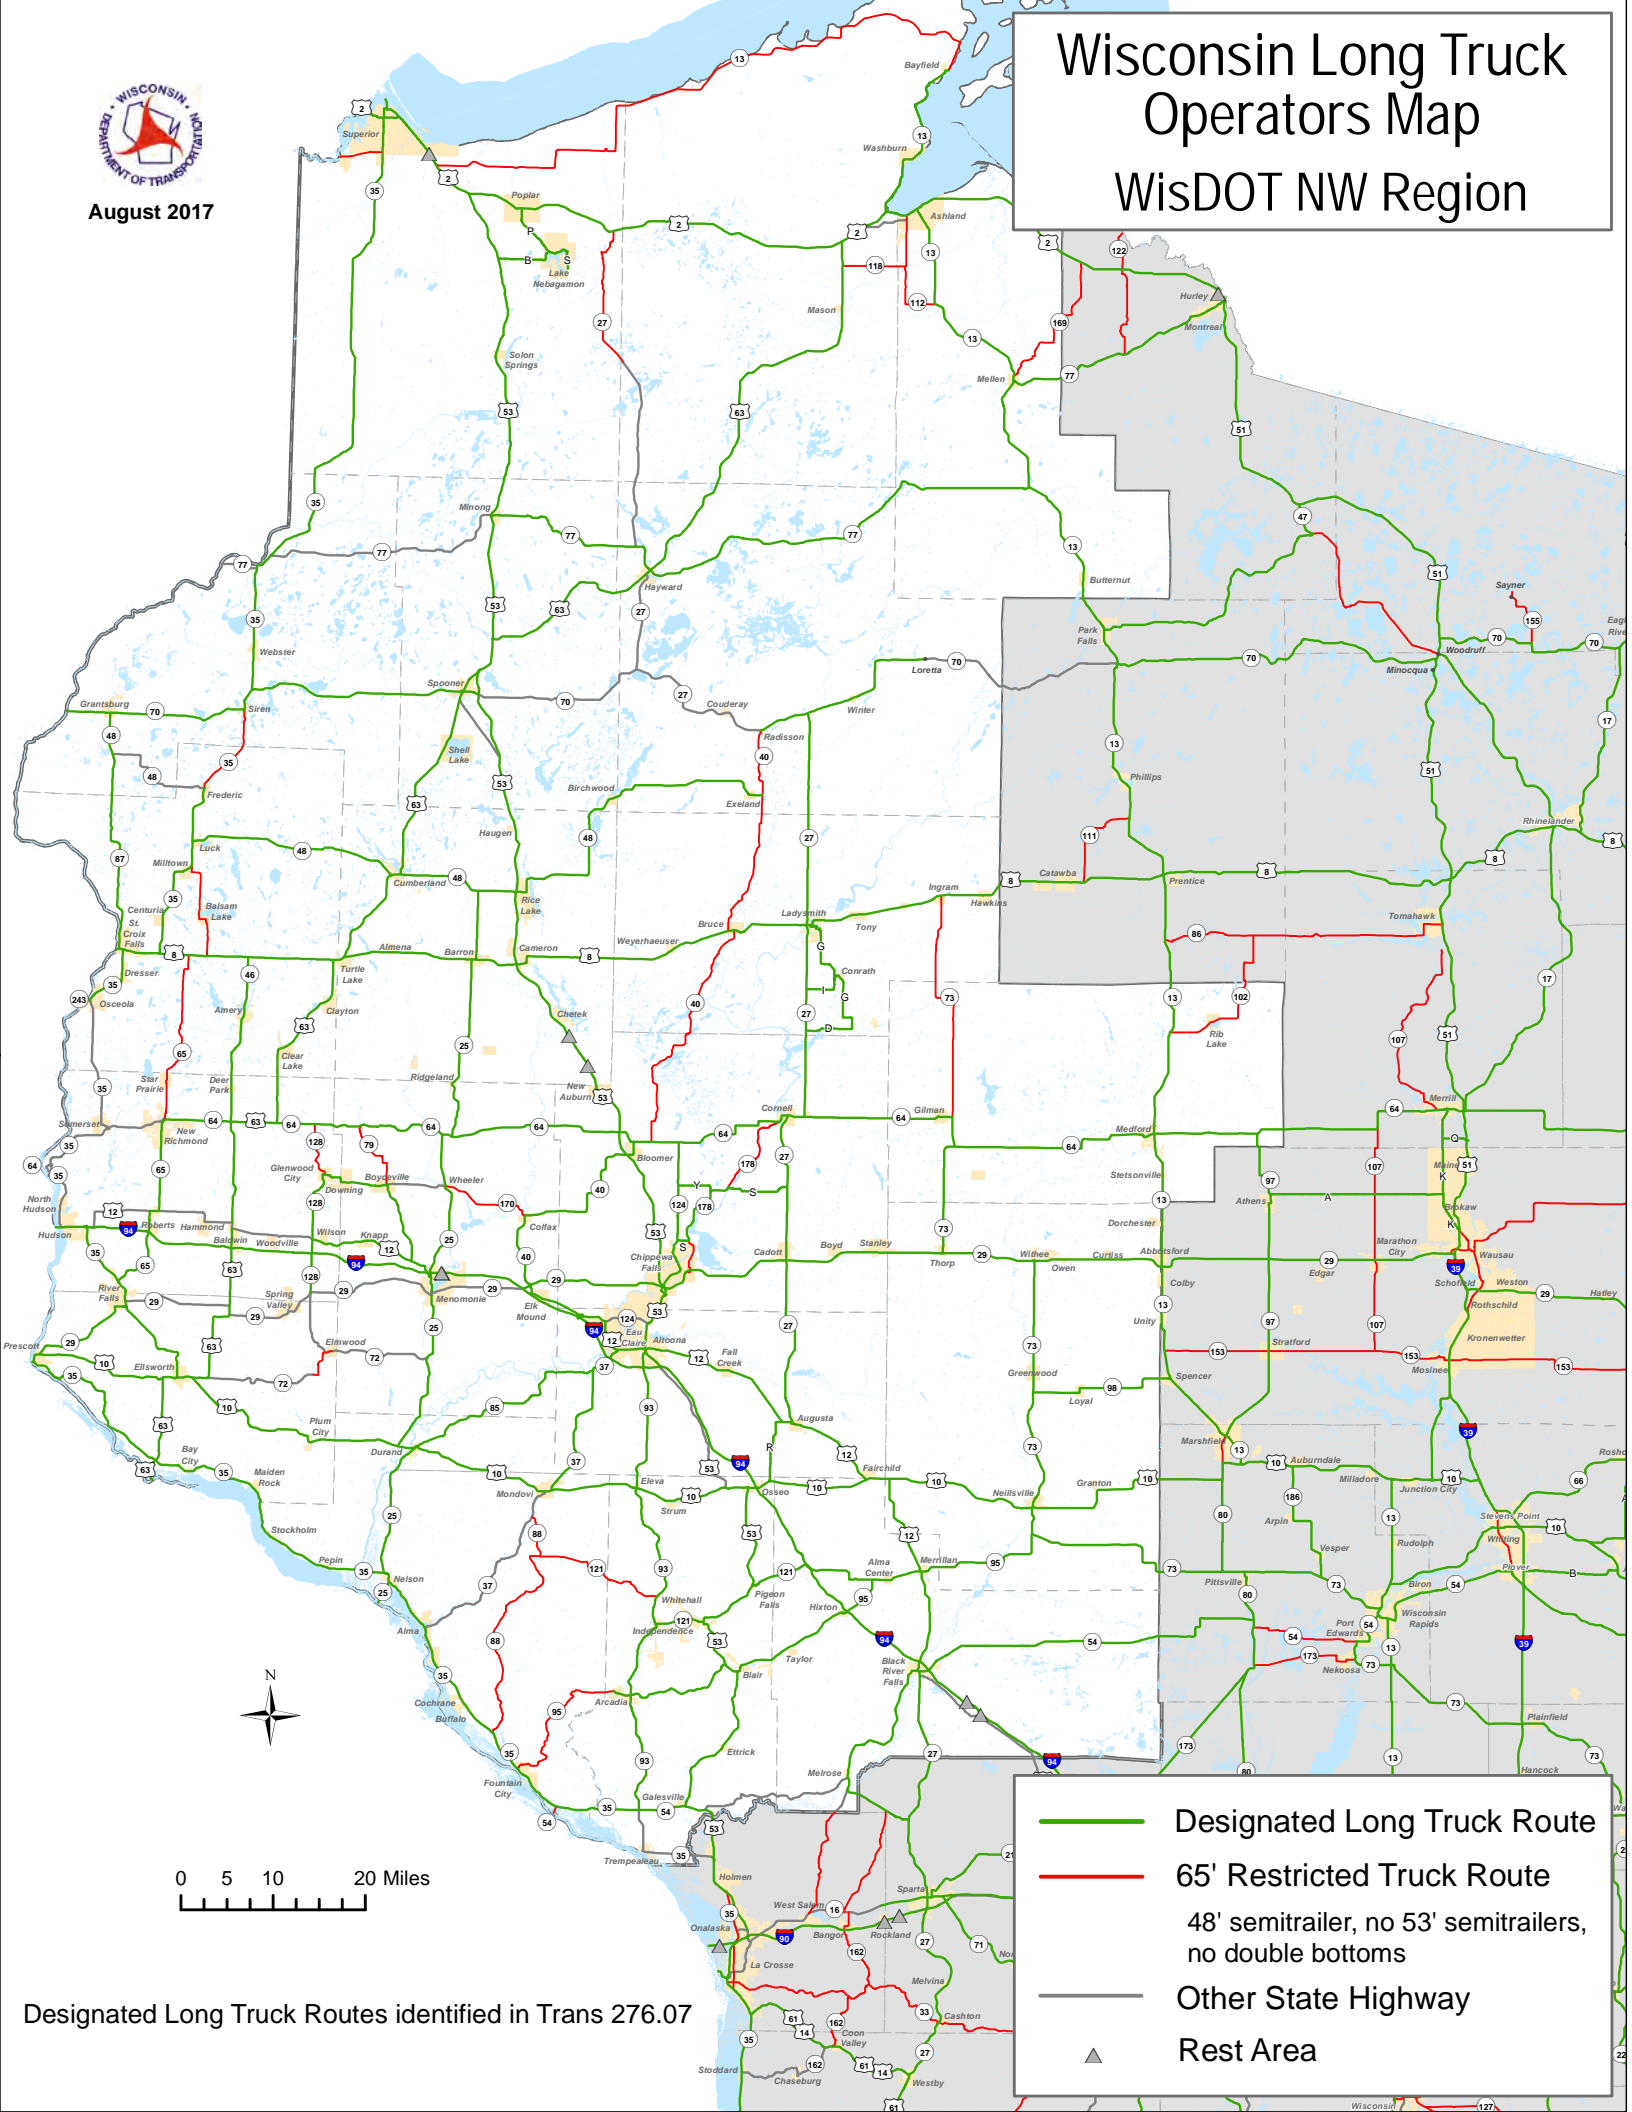

August 2017

Wisconsin Long Truck Operators Map WisDOT NW Region

Designated Long Truck Routes identified in Trans 276.07

- Designated Long Truck Route
- 65' Restricted Truck Route
48' semitrailer, no 53' semitrailers,
no double bottoms
- Other State Highway
- ▲ Rest Area