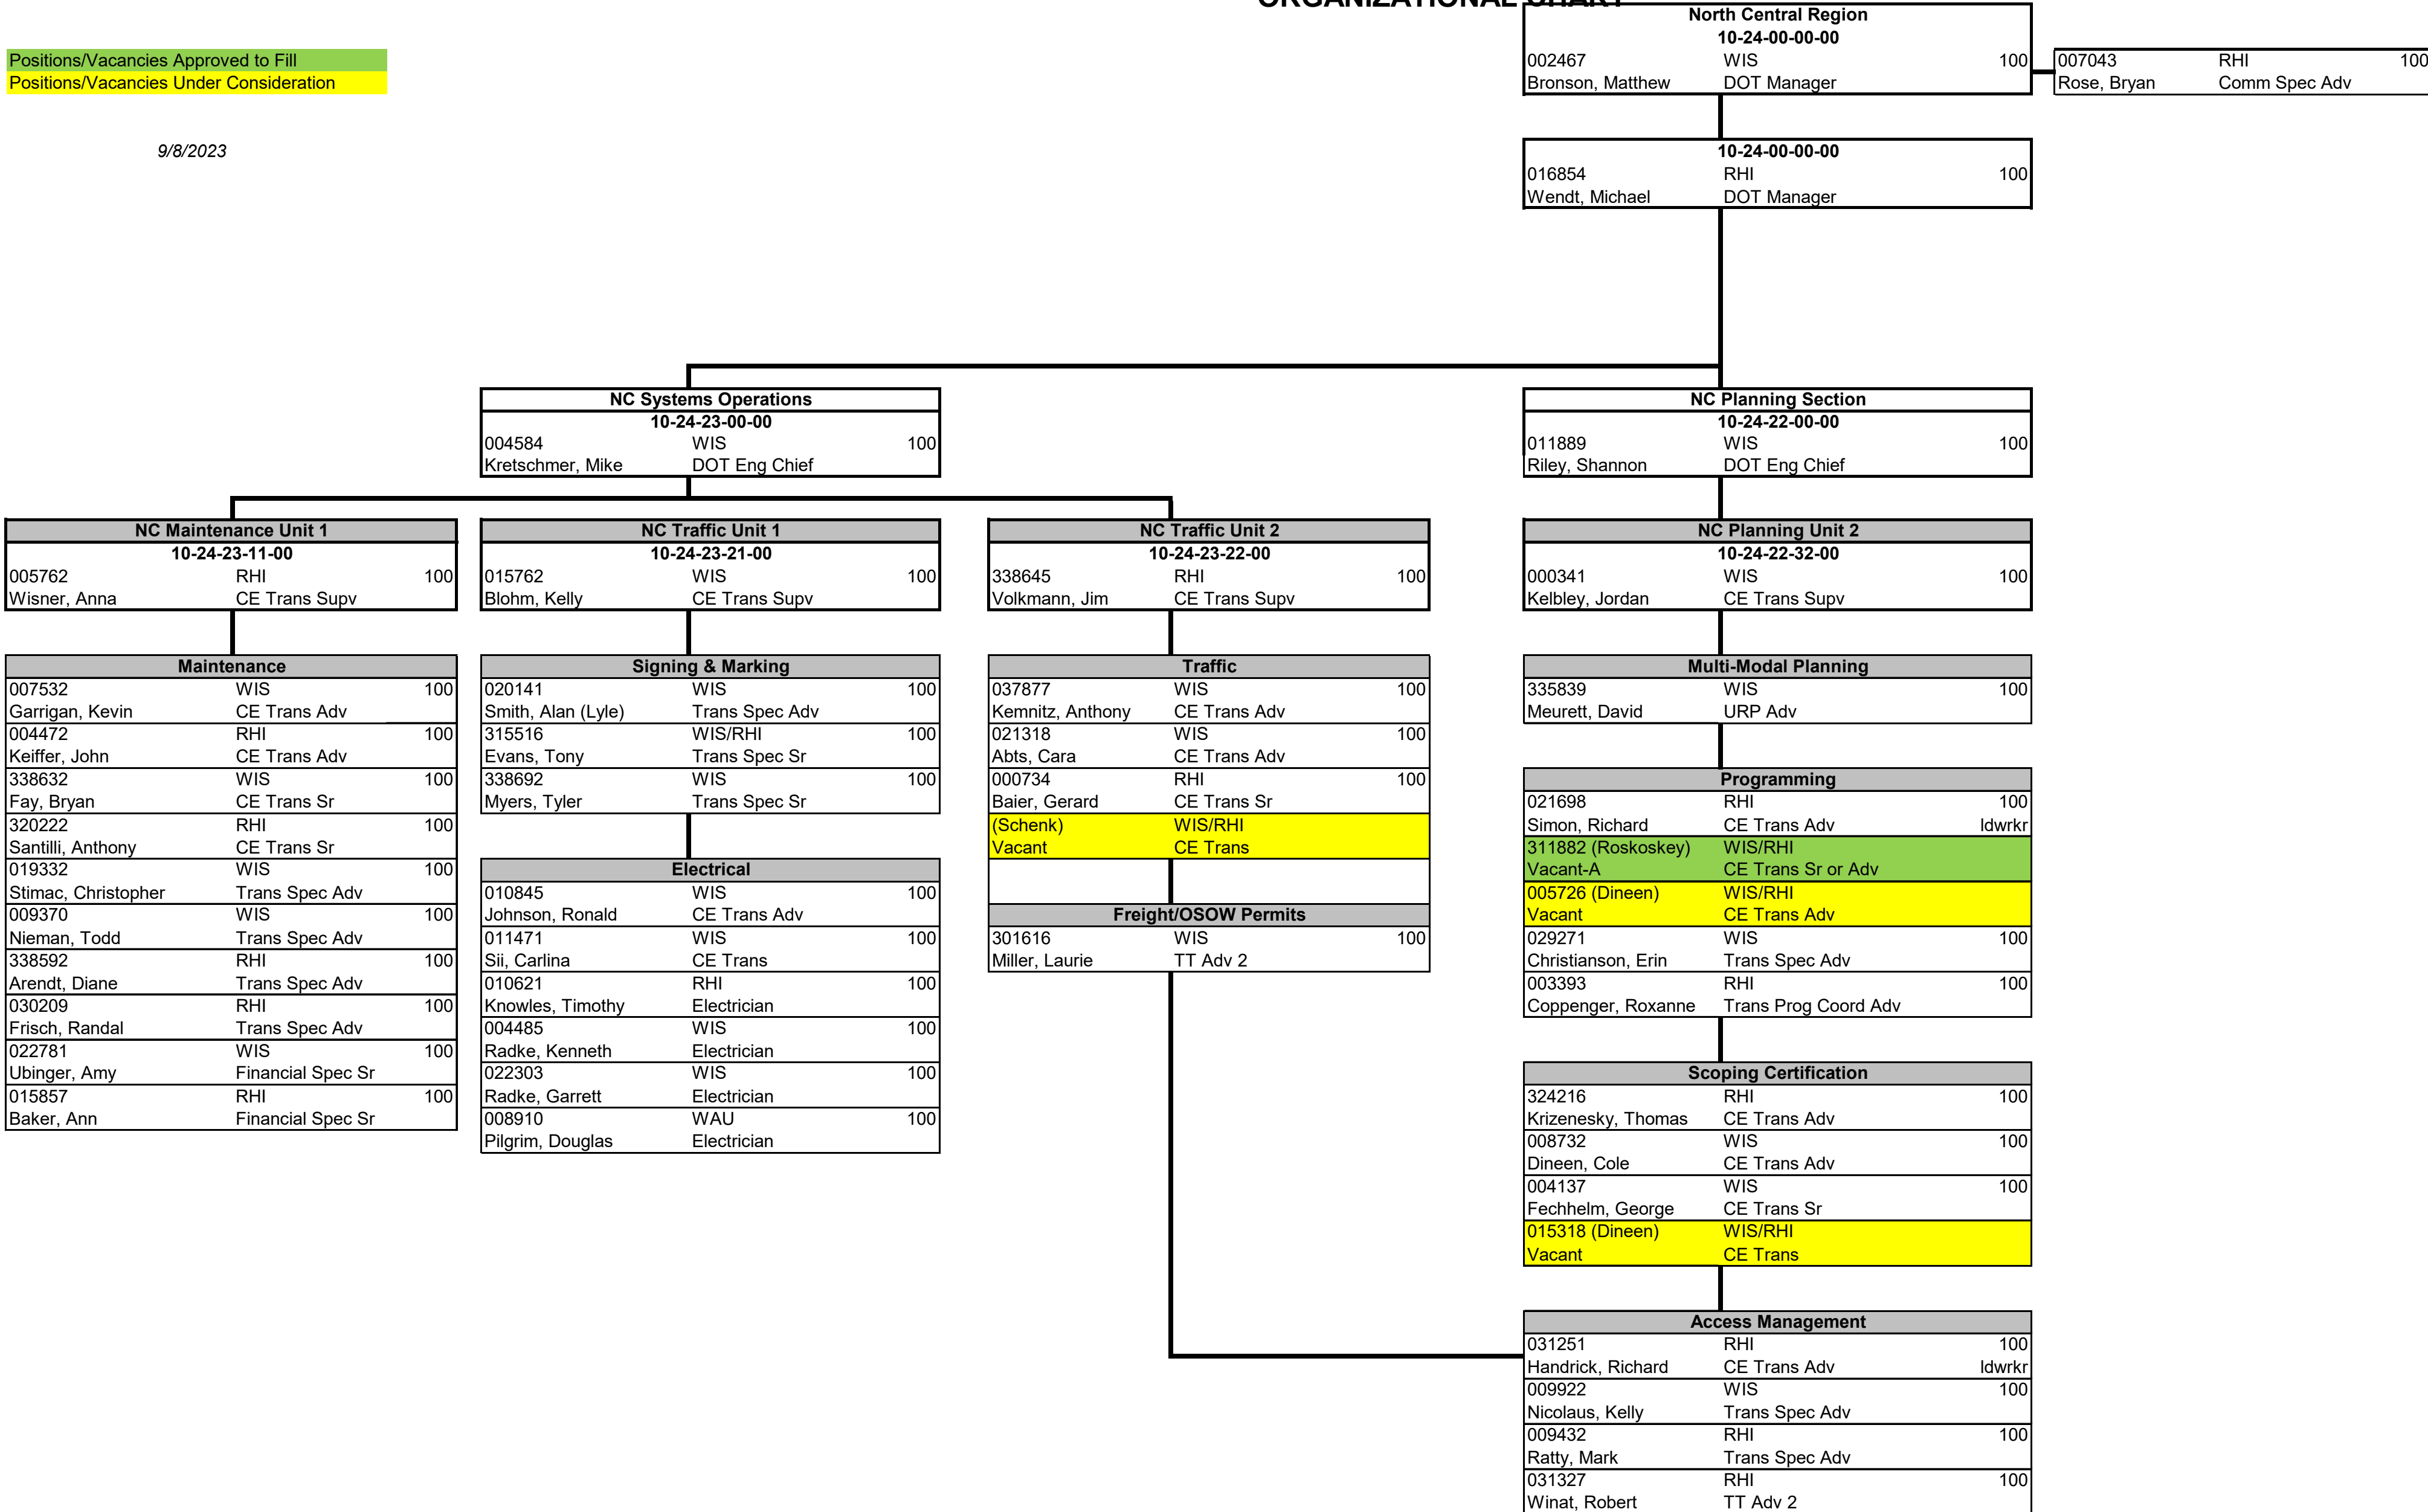

NORTH CENTRAL REGION

ORGANIZATIONAL CHART

Positions/Vacancies Approved to Fill
Positions/Vacancies Under Consideration

9/8/2023

0.00 13.00
0.00
0.00

0.00 10.00
0.00
0.00

0.00 11.00
0.00
0.00

3.00 12.00
1.00
1.00

0.00 8.00
1.00
0.00

3.00 10.00
2.00
0.00

0.00 7.00
1.00
1.00

NORTH CENTRAL REGION

ORGANIZATIONAL CHART

Positions/Vacancies Approved to Fill
Positions/Vacancies Under Consideration

9/8/2023

0.00	11.00
0.00	
0.00	