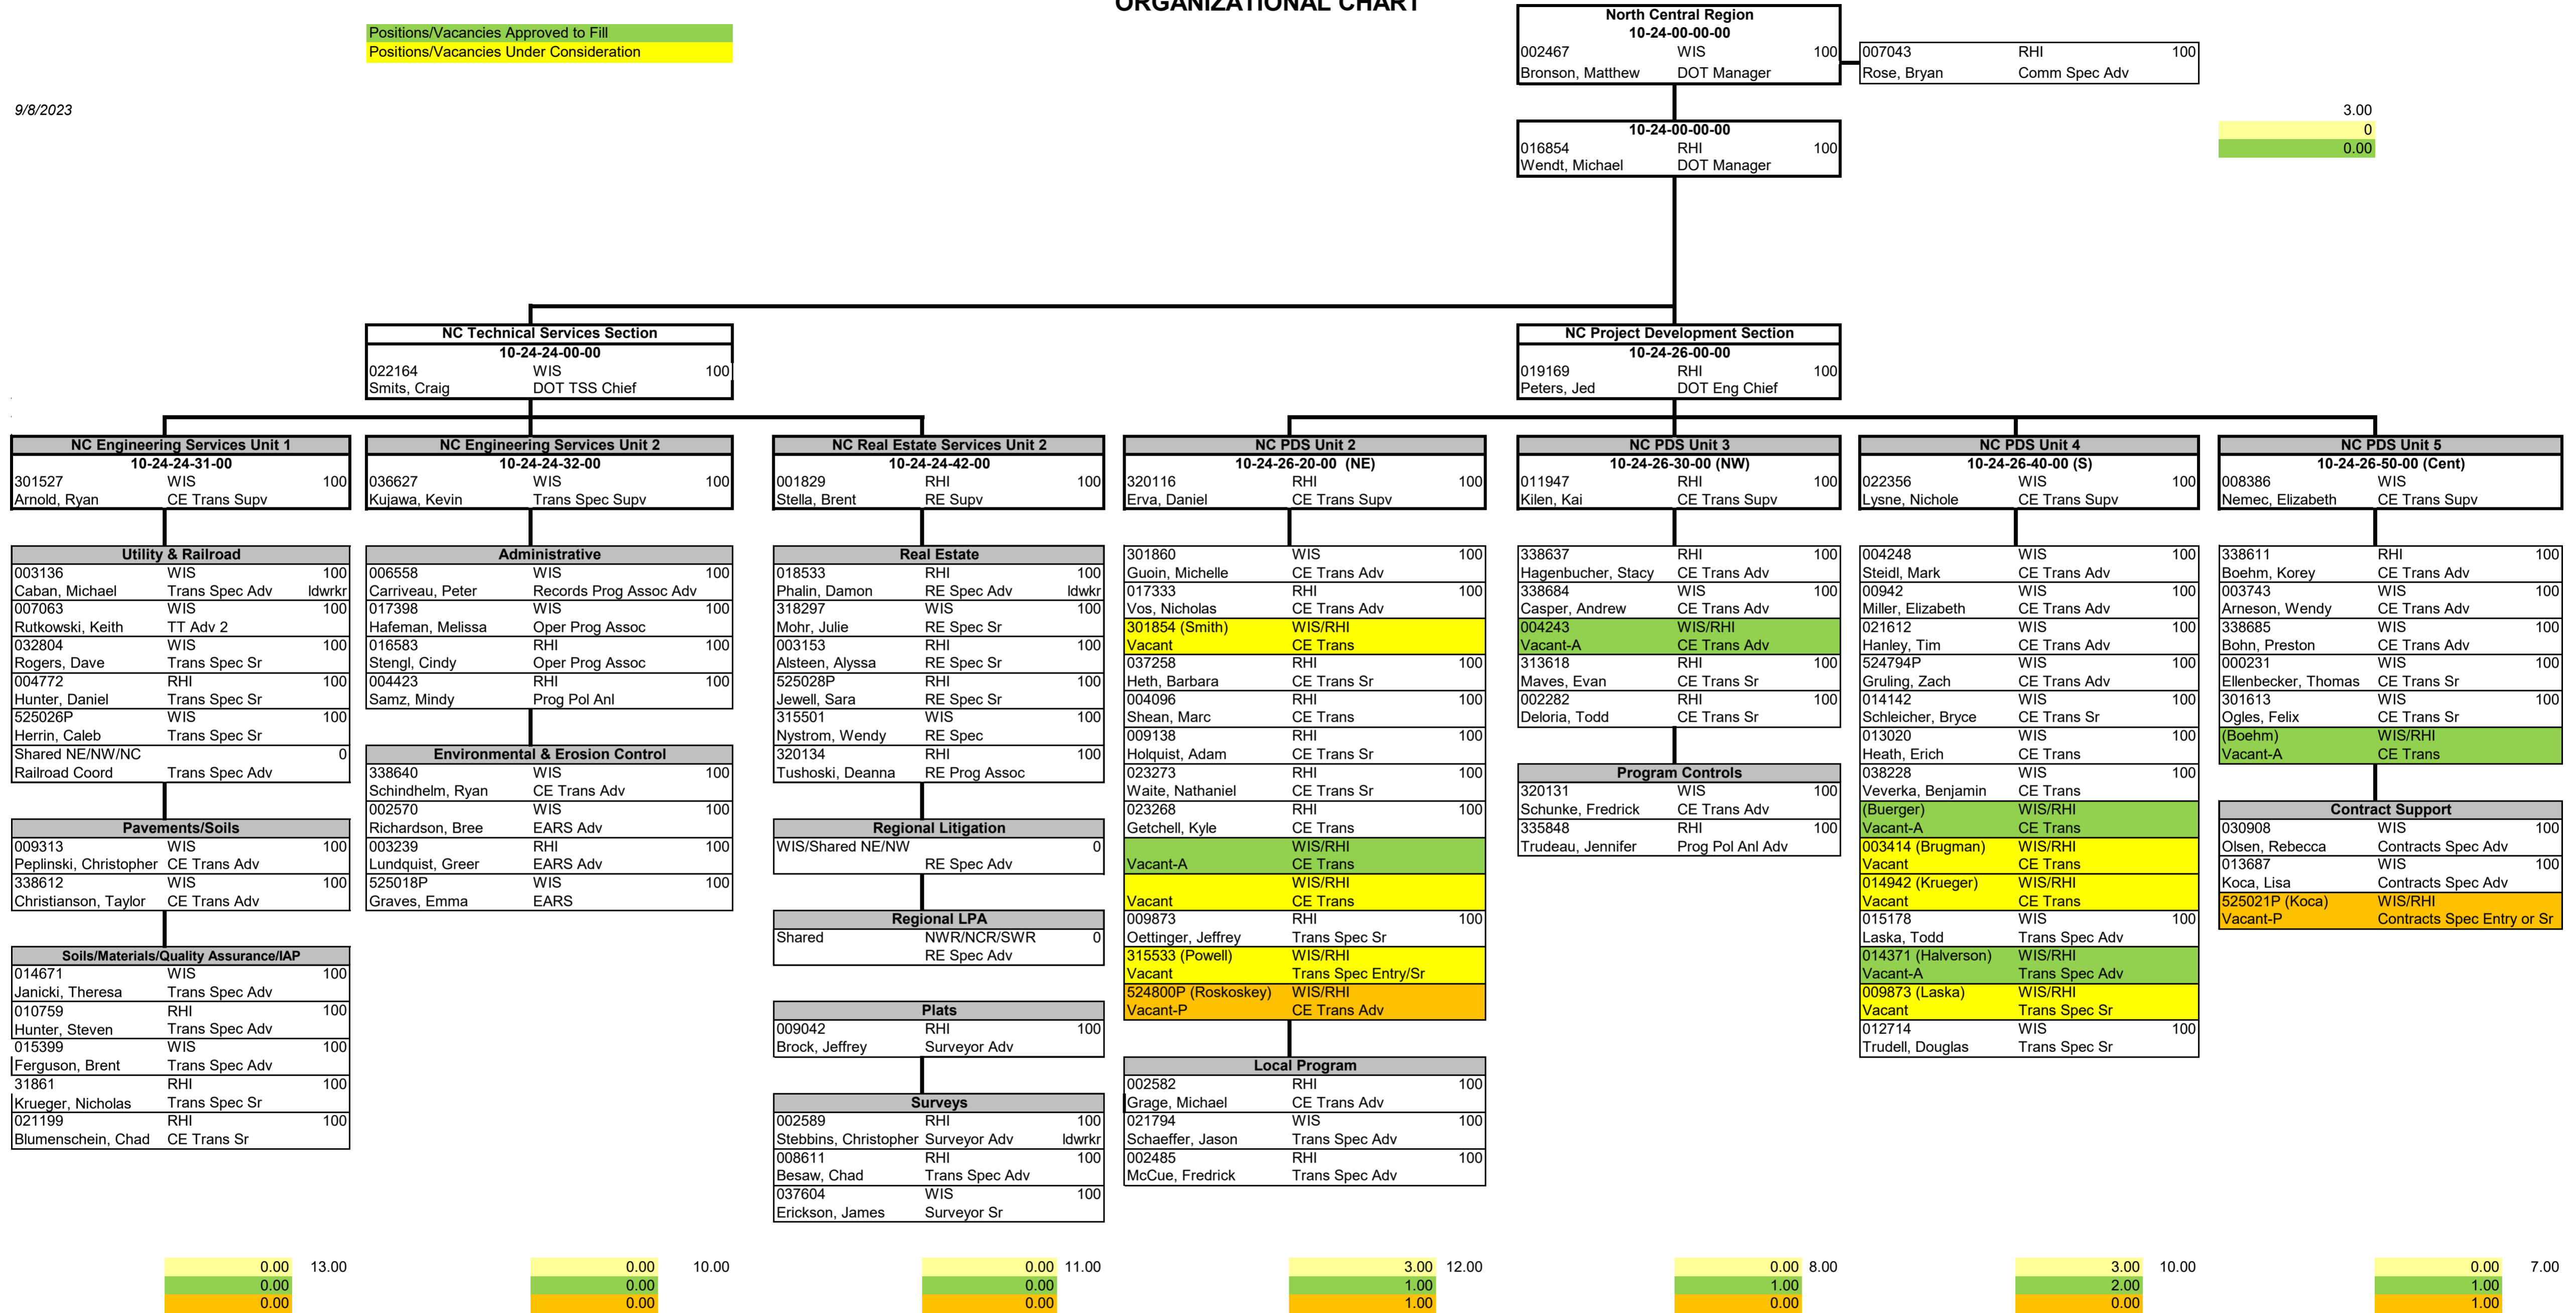

NORTH CENTRAL REGION

ORGANIZATIONAL CHART

Positions/Vacancies Approved to Fill
Positions/Vacancies Under Consideration

9/8/2023

0.00 13.00
0.00
0.00

0.00 10.00
0.00
0.00

0.00 11.00
0.00
0.00

3.00 12.00
1.00
1.00

0.00 8.00
1.00
0.00

3.00 10.00
2.00
0.00

0.00 7.00
1.00
1.00

NORTH CENTRAL REGION

ORGANIZATIONAL CHART

Positions/Vacancies Approved to Fill
Positions/Vacancies Under Consideration

9/8/2023

0.00	11.00
0.00	
0.00	

0.00	11.00
0.00	
0.00	

1.00	5.00
0.00	
0.00	

2.00	13.00
1.00	
0.00	