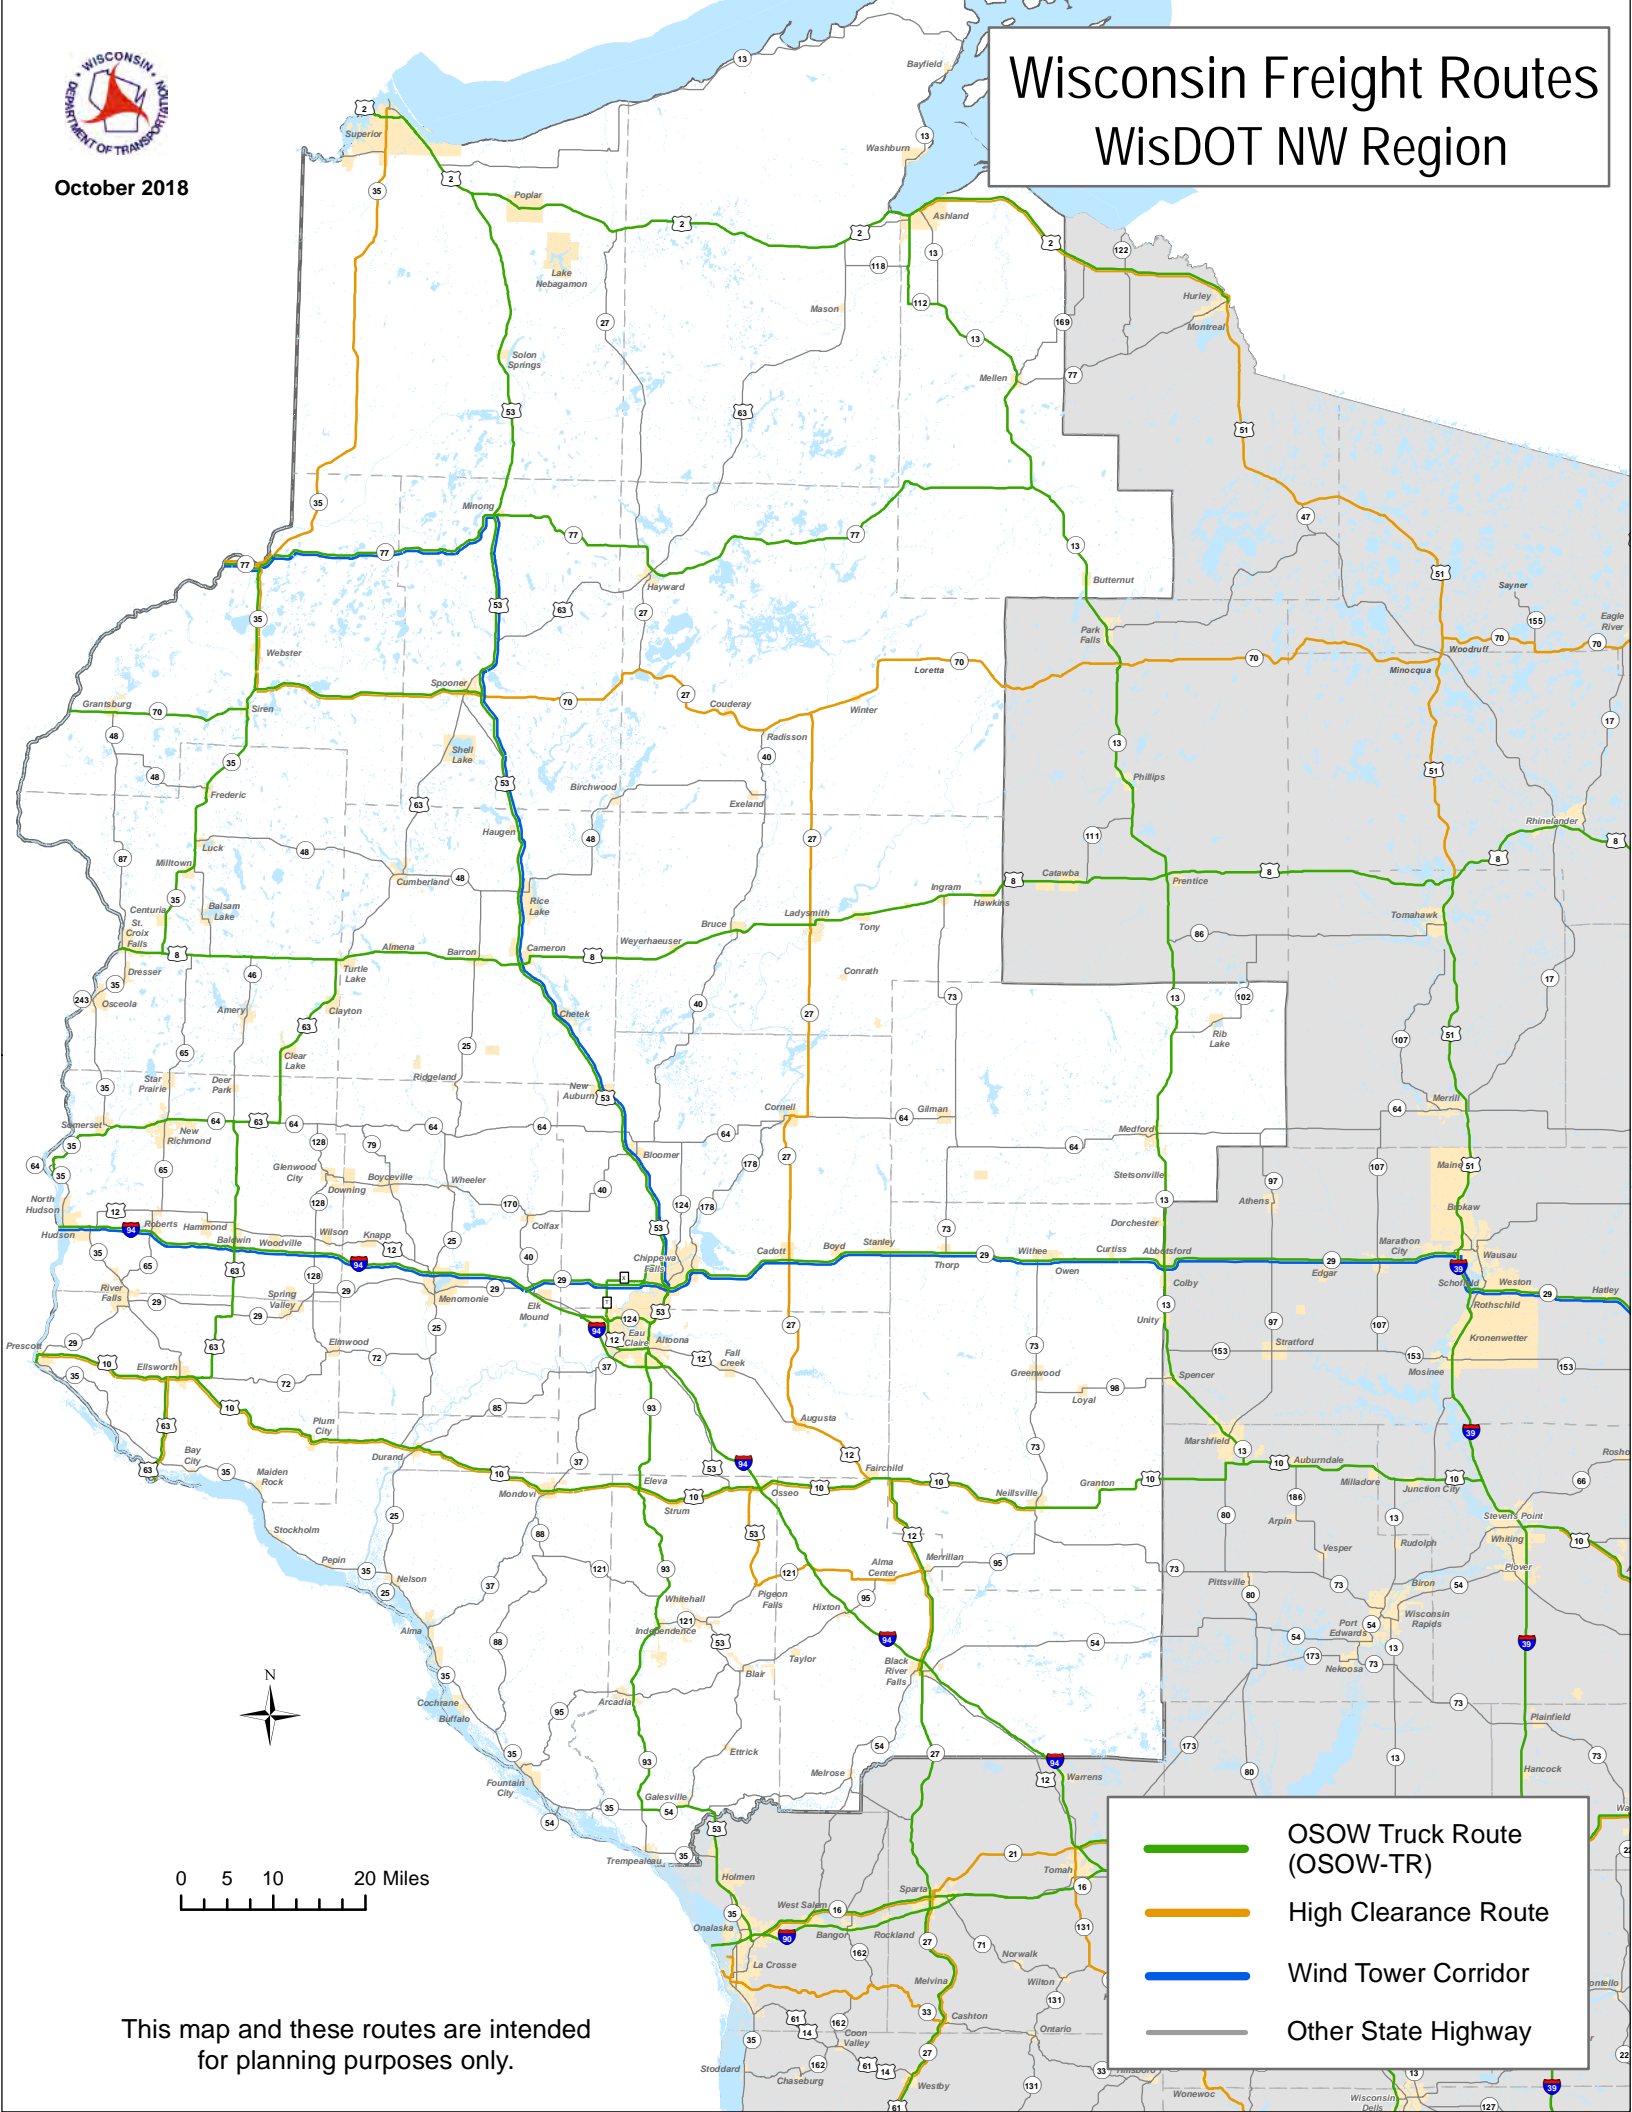

October 2018

Wisconsin Freight Routes WisDOT NW Region

- OSOW Truck Route (OSOW-TR)
- High Clearance Route
- Wind Tower Corridor
- Other State Highway

This map and these routes are intended for planning purposes only.