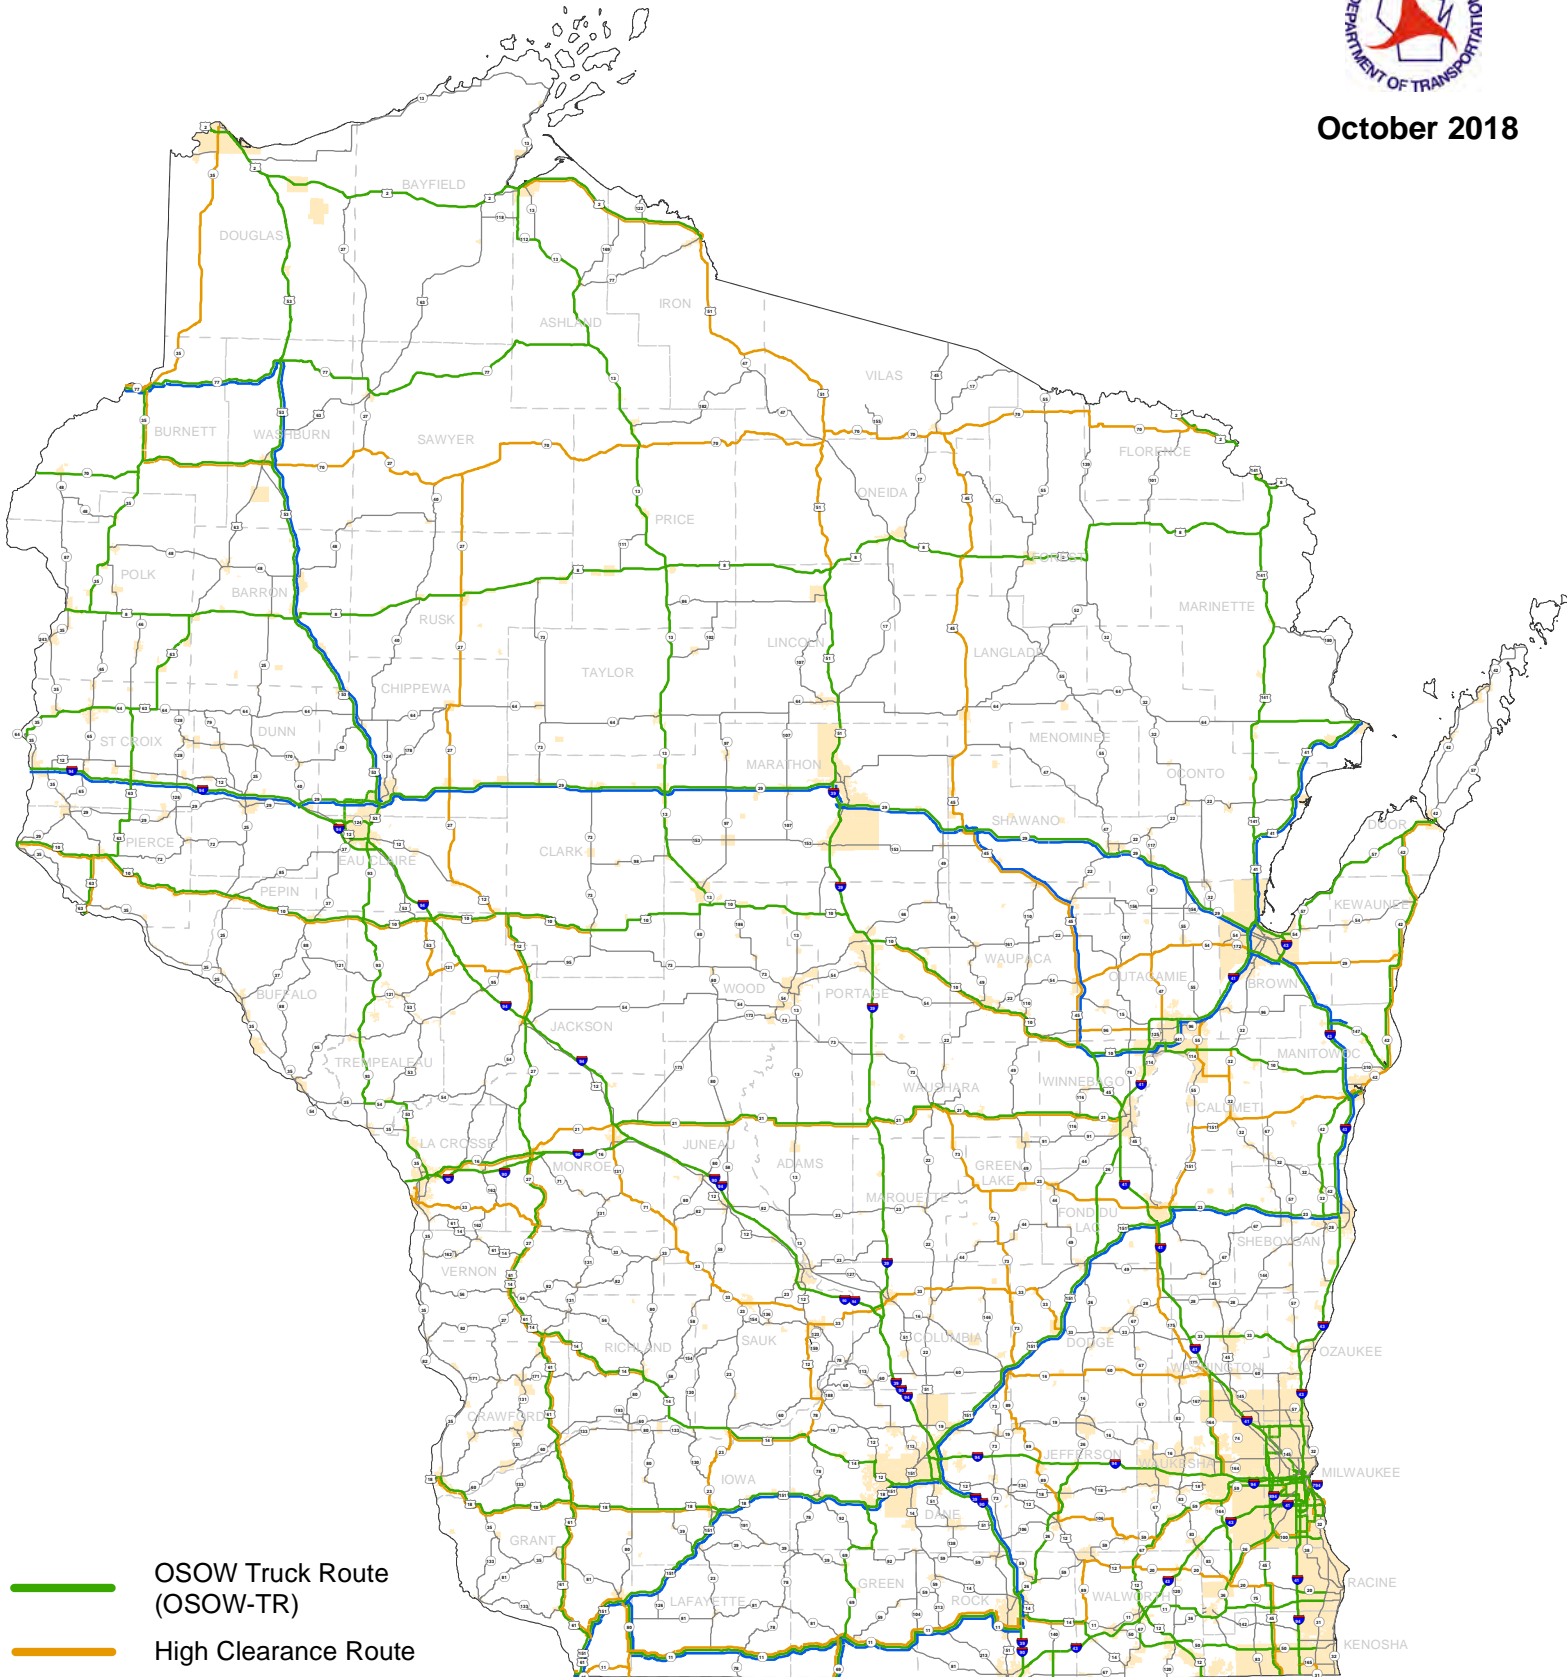

Wisconsin Freight Routes

October 2018

-  OSOW Truck Route (OSOW-TR)
-  High Clearance Route
-  Wind Tower Corridor
-  Other State Highway

This map and these routes are intended for planning purposes only.