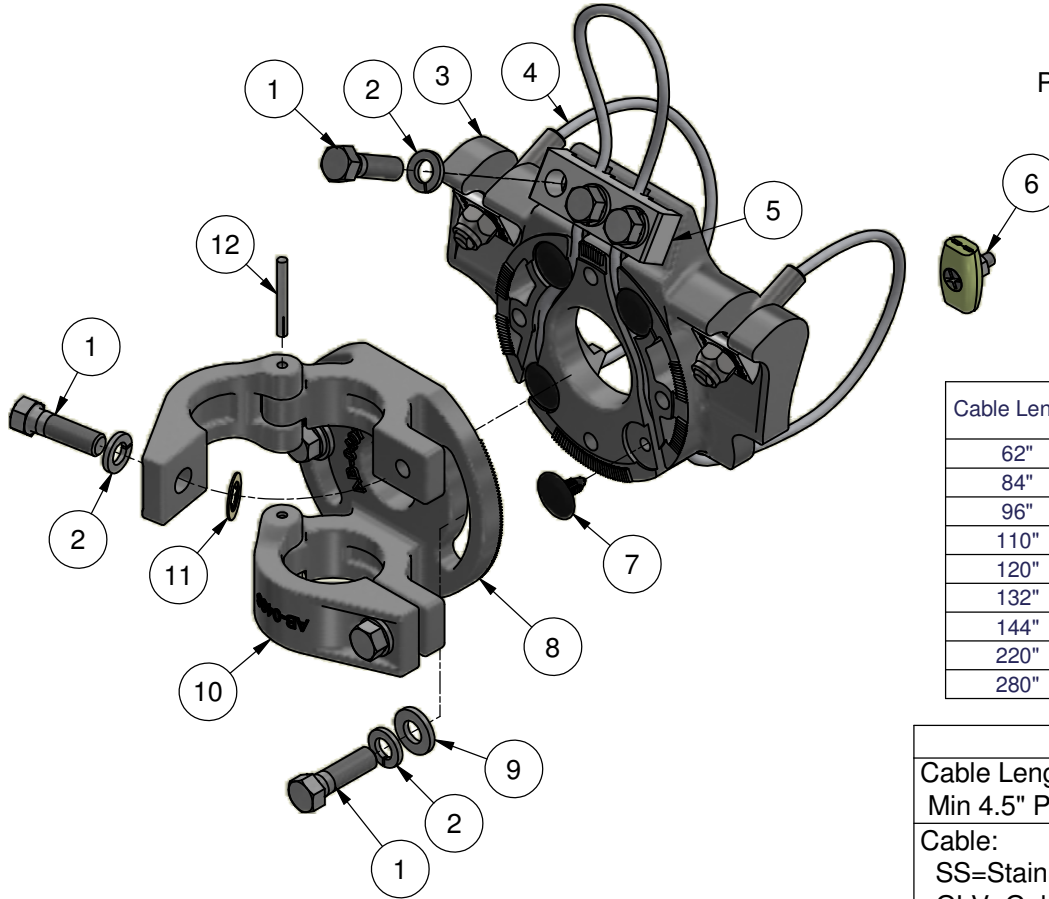

REF:

TITLE:
Astro-Brac Clamp Kit, Galaxy Hinged, Cable Mount, Alum

PART NO.:
AG-3055

Example Part No.
AG-3055-62-GLV-PXX

Cable Length—
Cable—
Process No Color=PNC—
Paint=PXX

Cable Length	Max Pole Dia	Max Pole Dia w/ Ty-Back
62"	7.0"	4.5"
84"	10.5"	7.6"
96"	12.4"	9.6"
110"	14.6"	11.8"
120"	16.2"	13.4"
132"	18.2"	15.3"
144"	20.1"	17.2"
220"	32.2"	29.3"
280"	35.0"	35.0"

Options
Cable Length: Min 4.5" Pole Dia, See Chart for Max
Cable: SS=Stainless GLV=Galvanized
Paint

ITEM	PART NUMBER	DESCRIPTION	QTY
1	FS-2125-SS	Bolt, Hex Hd, 7/16"-14 x 1-1/2", Type 304 Stainless	7
2	FS-4213-SS	Lock Washer, Split, 7/16", Type 304 Stainless	7
3	AB-0403-M1	Clamp Base, Female Galaxy Astro-Brac, Alum	1
4	AB-0512-L-GLV	Cable Assy, Astro-Brac, 110" Galv Cable w/ Stainless Hdwr	1
5	AB-0404-M1	Plate, Cable Clamp, Astro-Brac Galaxy, 3-Hole, Alum	1
6	AB-0506-ZN2	Clamp Assy, Ty-Back Restraining, Zinc 2	1
7	FS-9175	Clip, Large Crowned Hd X-mas Tree, 1/4" x .703 Lg, Plastic	4
8	AB-0407-M1	Saddle, Hinged Male Tube, Alum	1
9	FS-4127-SS	Washer, Flat Hvy Duty 7/16", .468" ID x .921" OD x .120" Thk, Type 304 Stainless	2
10	AB-0408-M1	Clamp, Hinged for 1-1/2" Tube, Alum	2
11	FS-4927	Retaining Washer, .891" OD x .350"/.564" ID x .032" Thk, Nylon	2
12	FS-6200-SS	Pin, Groove, 3/16" x 1-3/4", Type C, Stainless	2
13	Z-2043	Instructions, Stainless Steel Hardware Tips & Instructions	1
14	Z-2105	Installation Instructions, Galaxy Hinged Clamp Kit	1
15	O-3249	Label, 1" x 2", Astro-Brac Part Number	1
16	B-2041	Bag, Clamp Kit .004 x 14" x 14" Poly, 2 Color, 1 Side	1