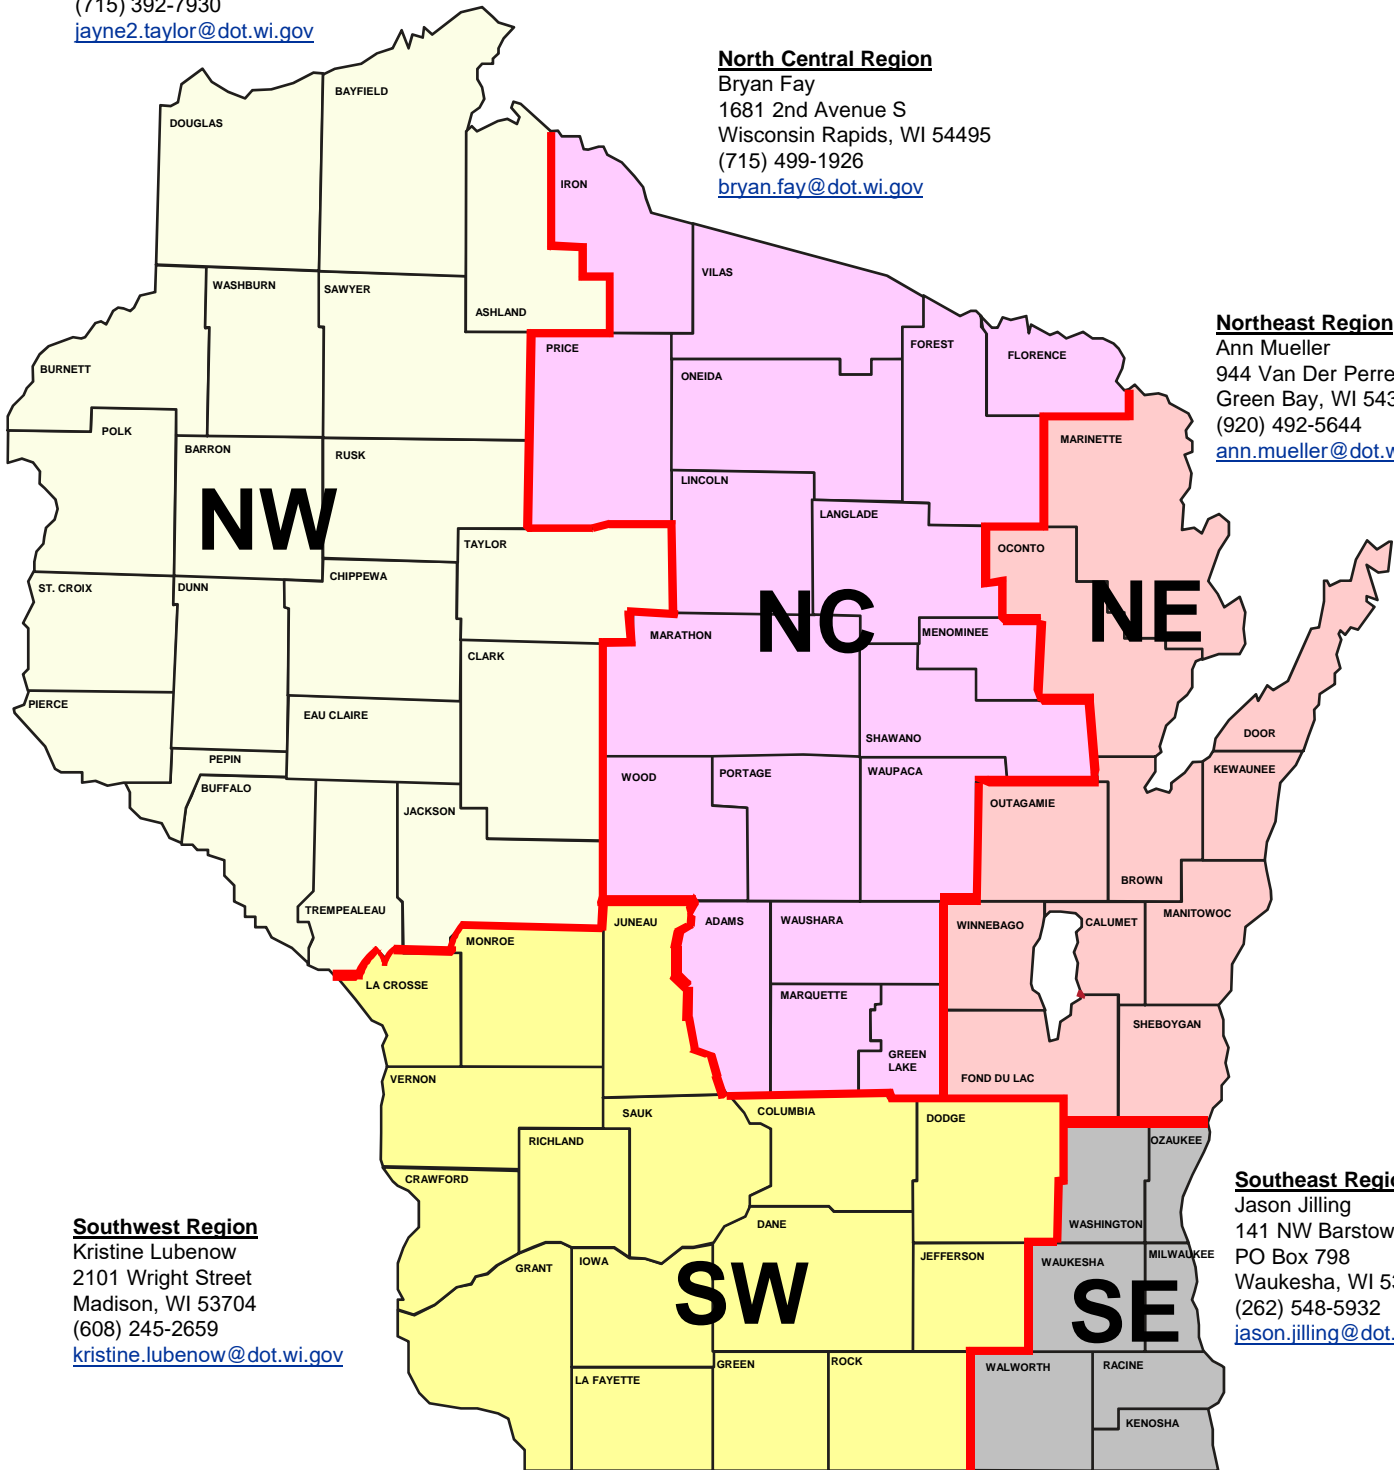

Maintenance Section Contact Personnel for Road Salt Inventory and Storage

Northwest Region

Jayne Taylor
718 Clairemont Ave
Eau Claire, WI 54880
(715) 392-7930
jayne2.taylor@dot.wi.gov

North Central Region

Bryan Fay
1681 2nd Avenue S
Wisconsin Rapids, WI 54495
(715) 499-1926
bryan.fay@dot.wi.gov

Northeast Region

Ann Mueller
944 Van Der Perren Way
Green Bay, WI 54304
(920) 492-5644
ann.mueller@dot.wi.gov

Southwest Region

Kristine Lubenow
2101 Wright Street
Madison, WI 53704
(608) 245-2659
kristine.lubenow@dot.wi.gov

Southeast Region

Jason Jilling
141 NW Barstow Street
PO Box 798
Waukesha, WI 53188
(262) 548-5932
jason.jilling@dot.wi.gov