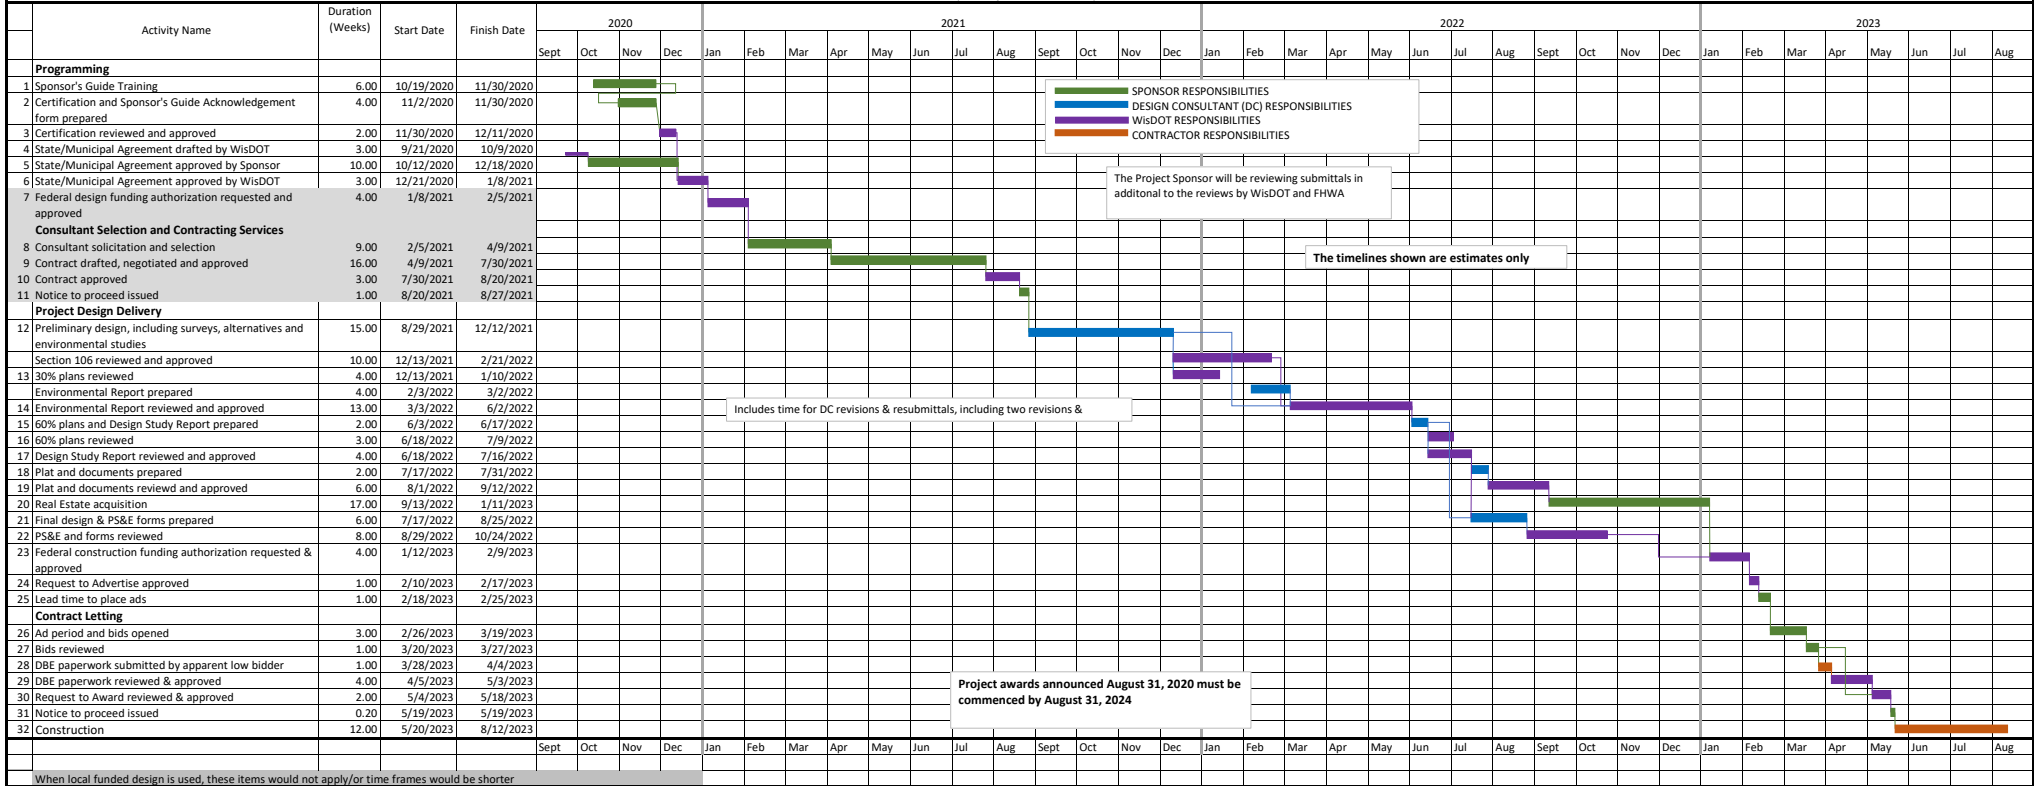

Complex Project Schedule Example