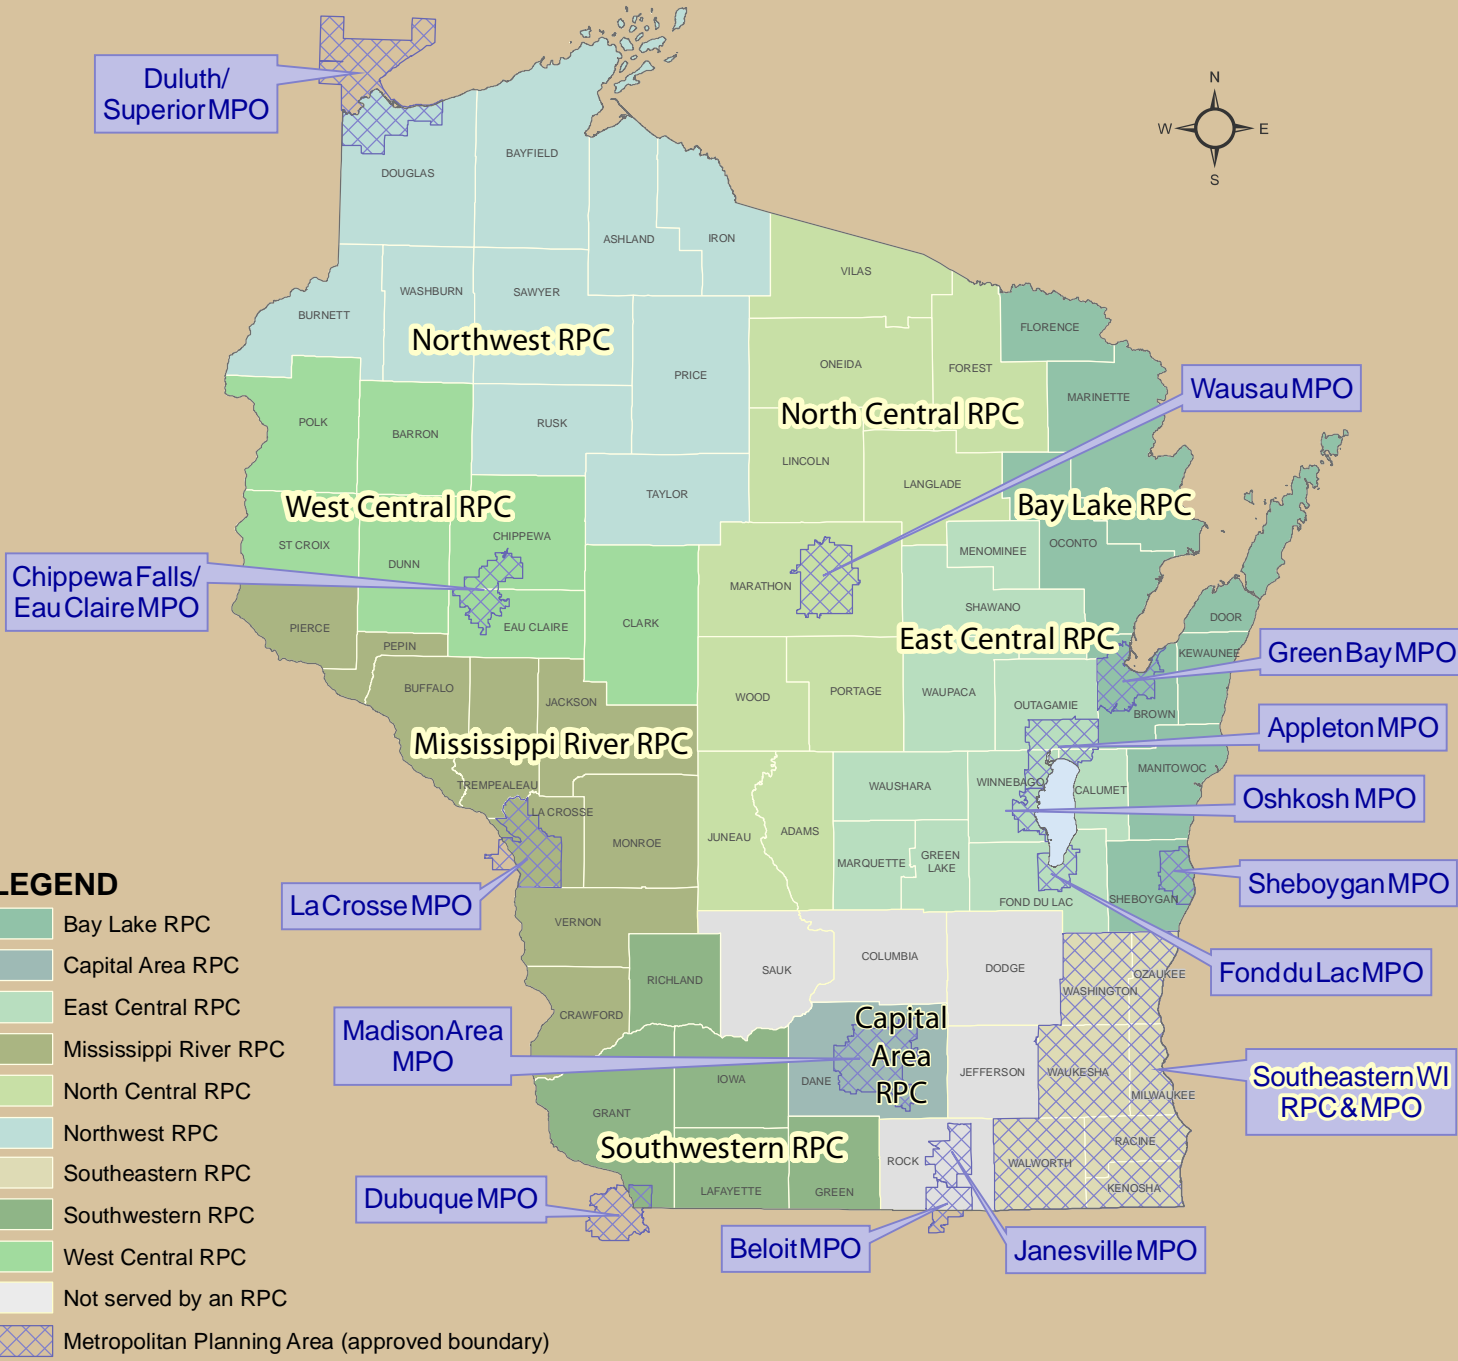

Wisconsin RPCs and MPOs

LEGEND

- Bay Lake RPC
- Capital Area RPC
- East Central RPC
- Mississippi River RPC
- North Central RPC
- Northwest RPC
- Southeastern RPC
- Southwestern RPC
- West Central RPC
- Not served by an RPC
- Metropolitan Planning Area (approved boundary)