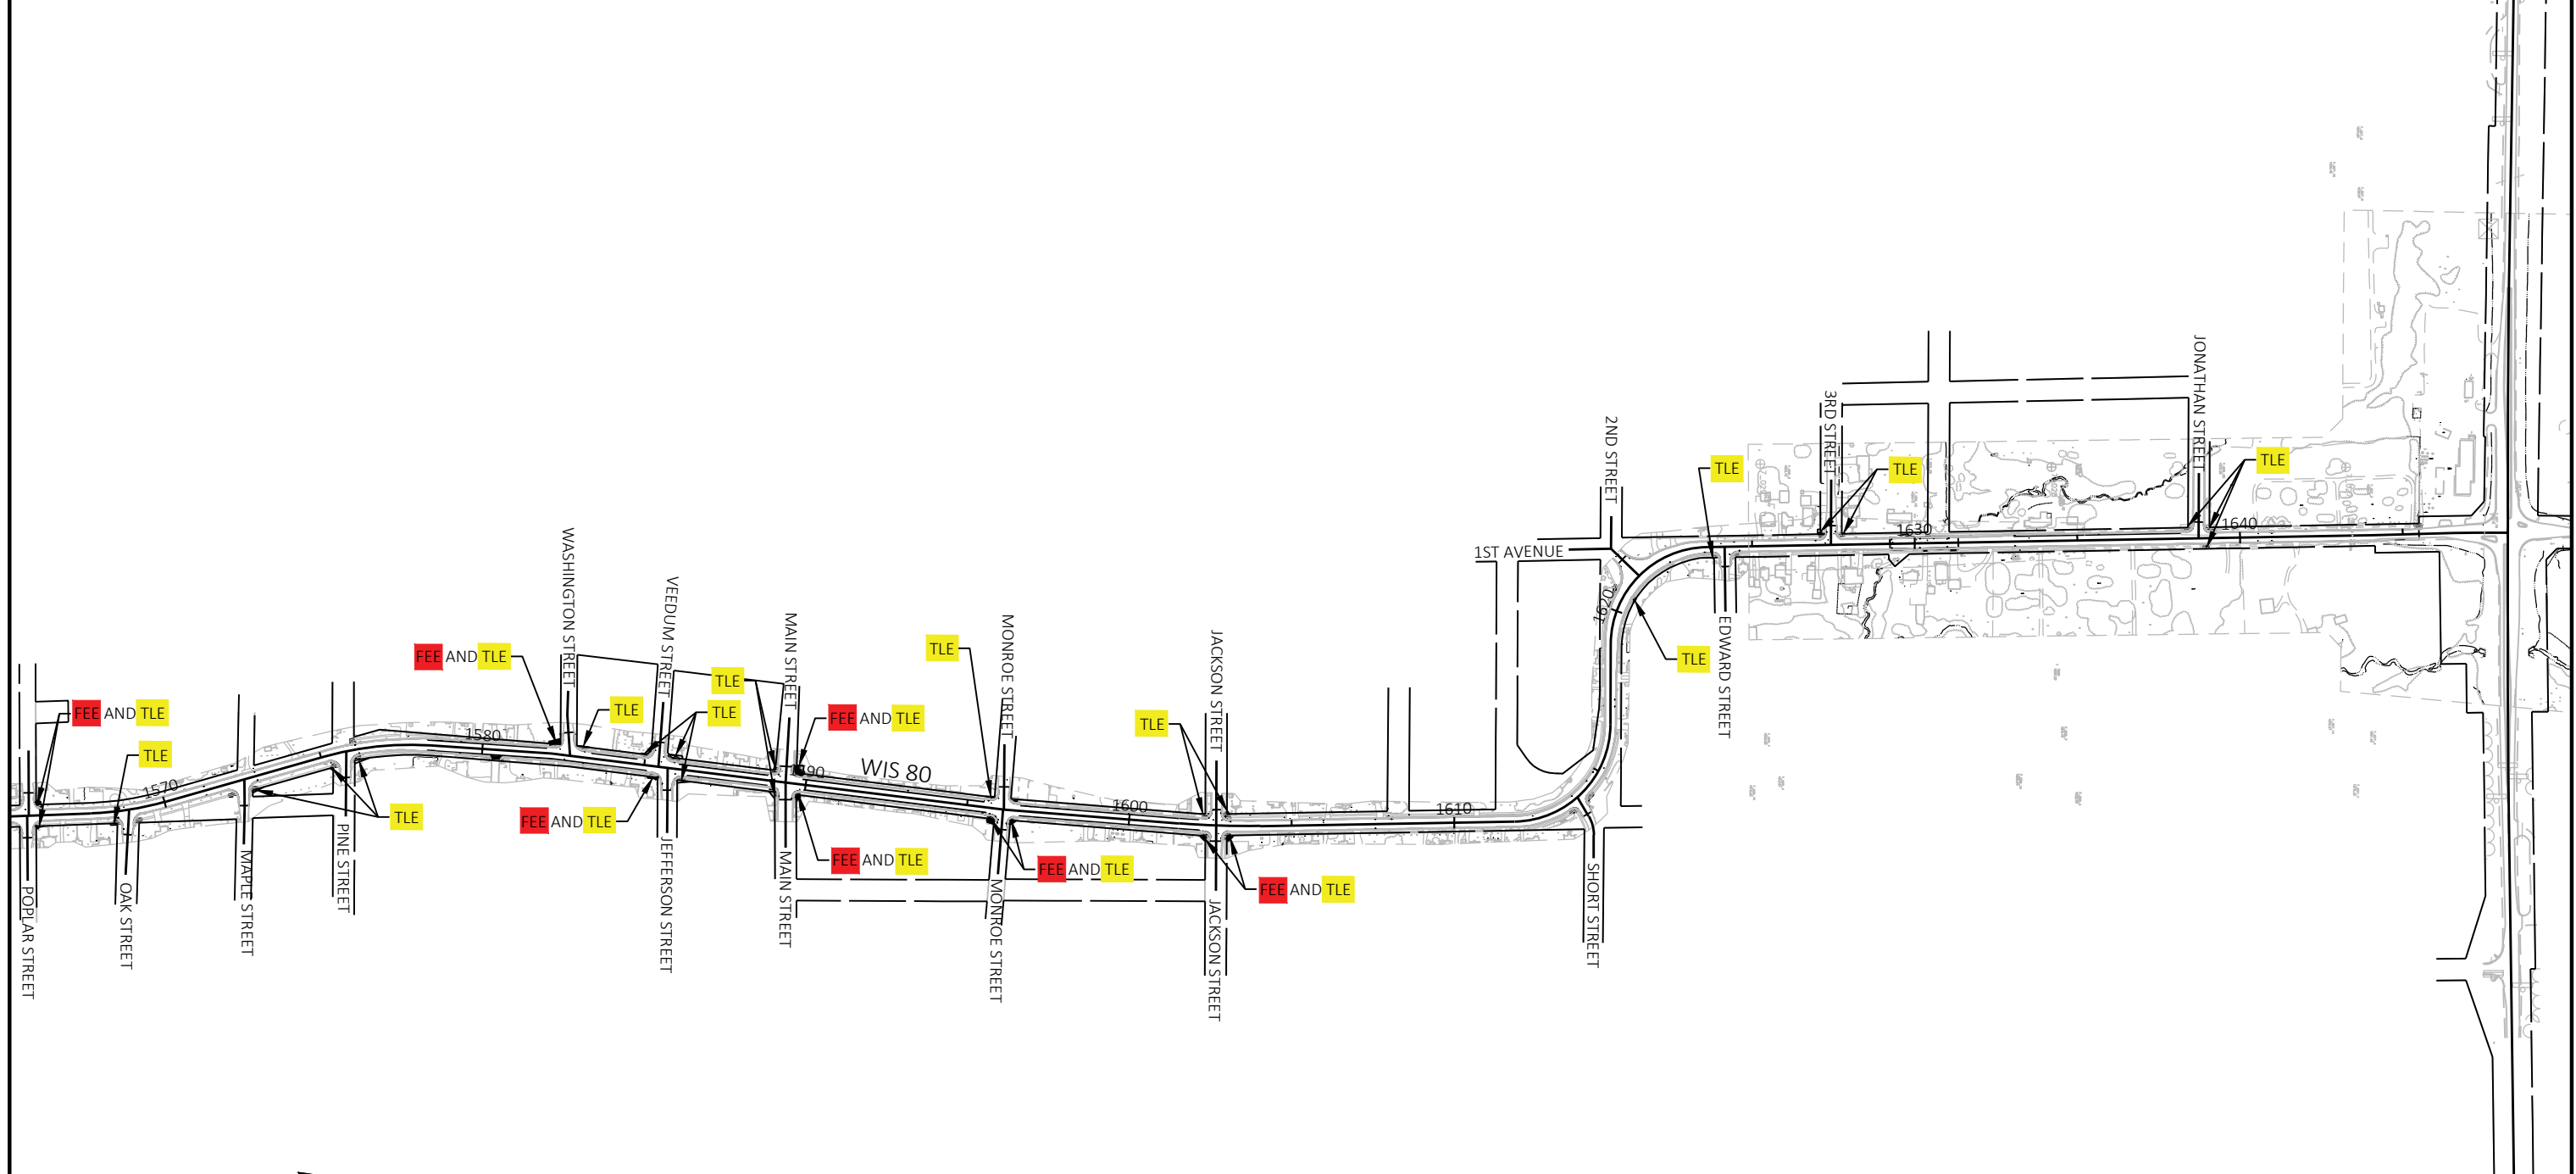

PRELIMINARY REAL ESTATE IMPACT LOCATIONS DUE TO SIDEWALK CURB RAMP CONSTRUCTION

FEE = PERMANENT IMPACT
TLE = TEMPORARY IMPACT

PRELIMINARY
09/16/2021