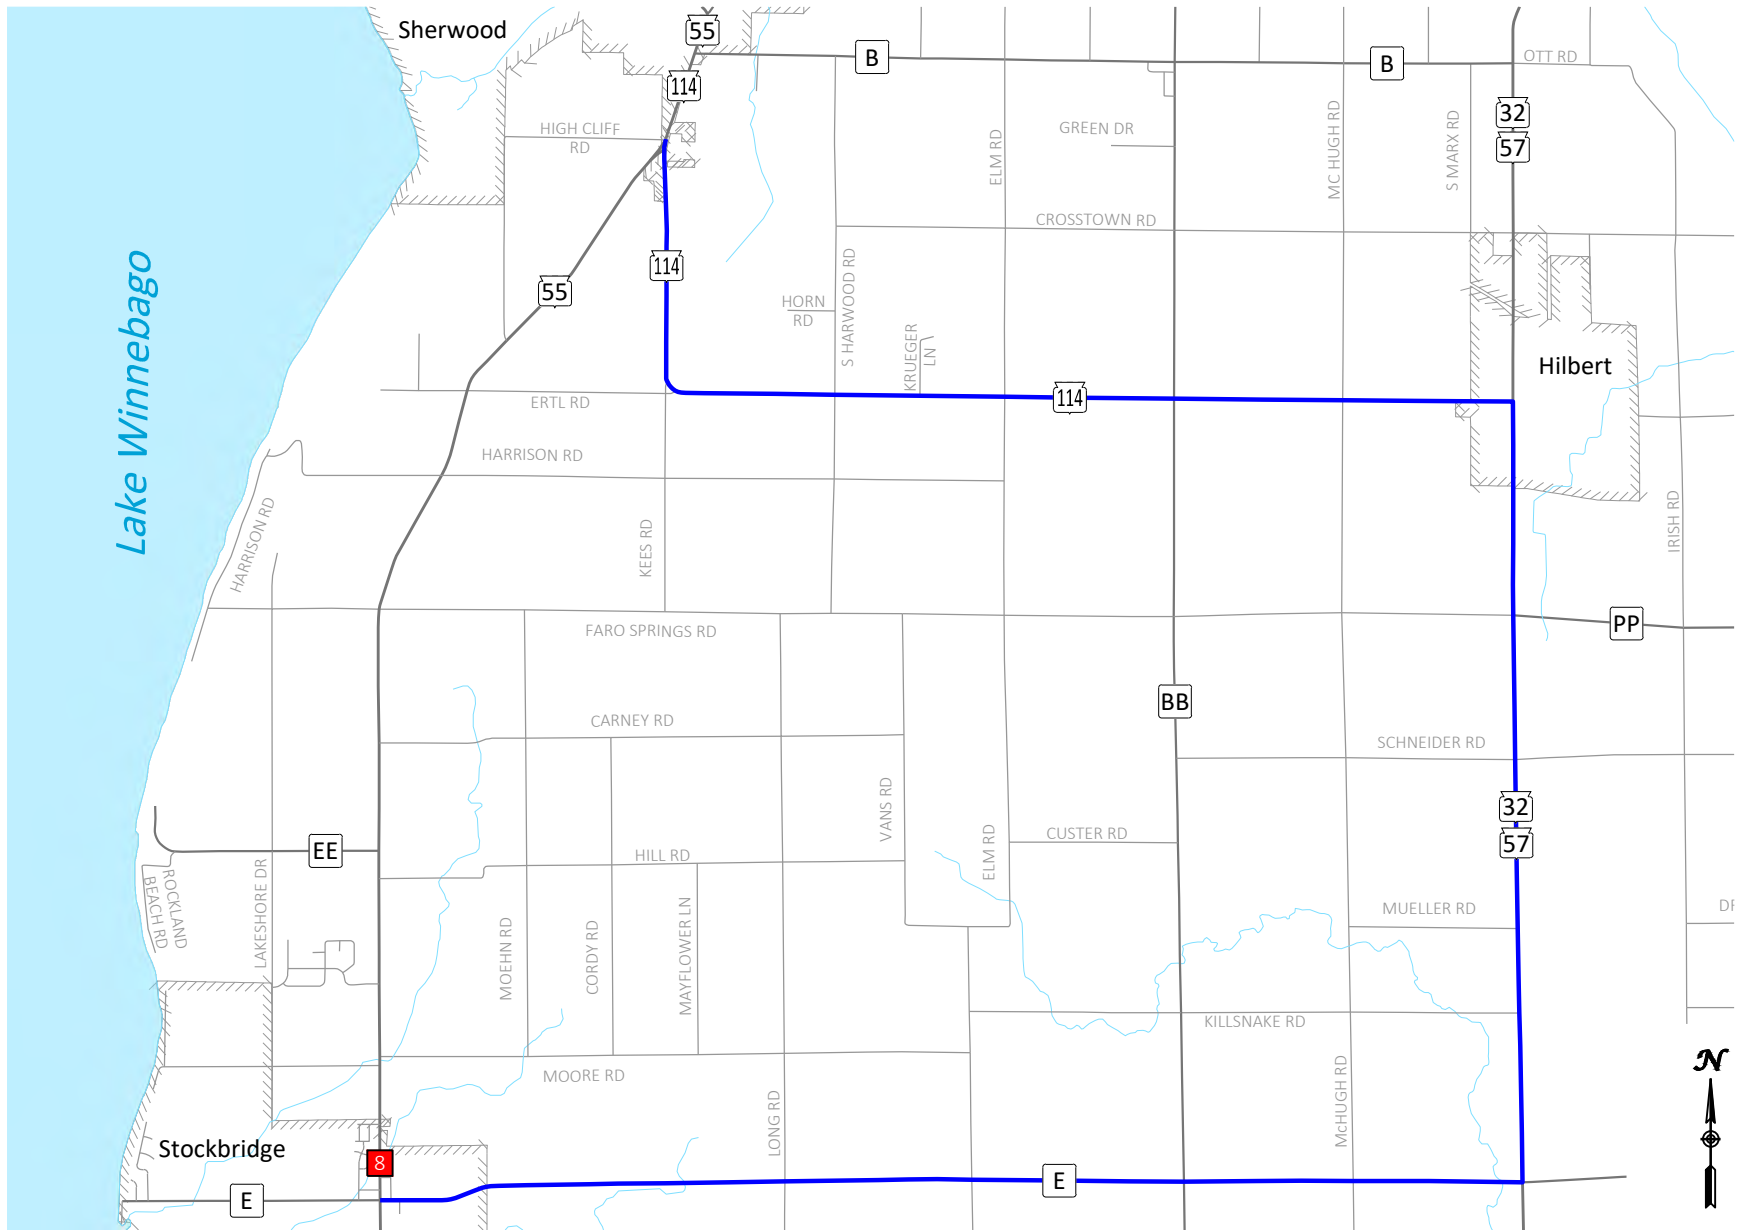

DETOUR - WIS 55 (North)

ROUTE - County E TO WIS 32/57 TO WIS 114

MAP NOT TO SCALE