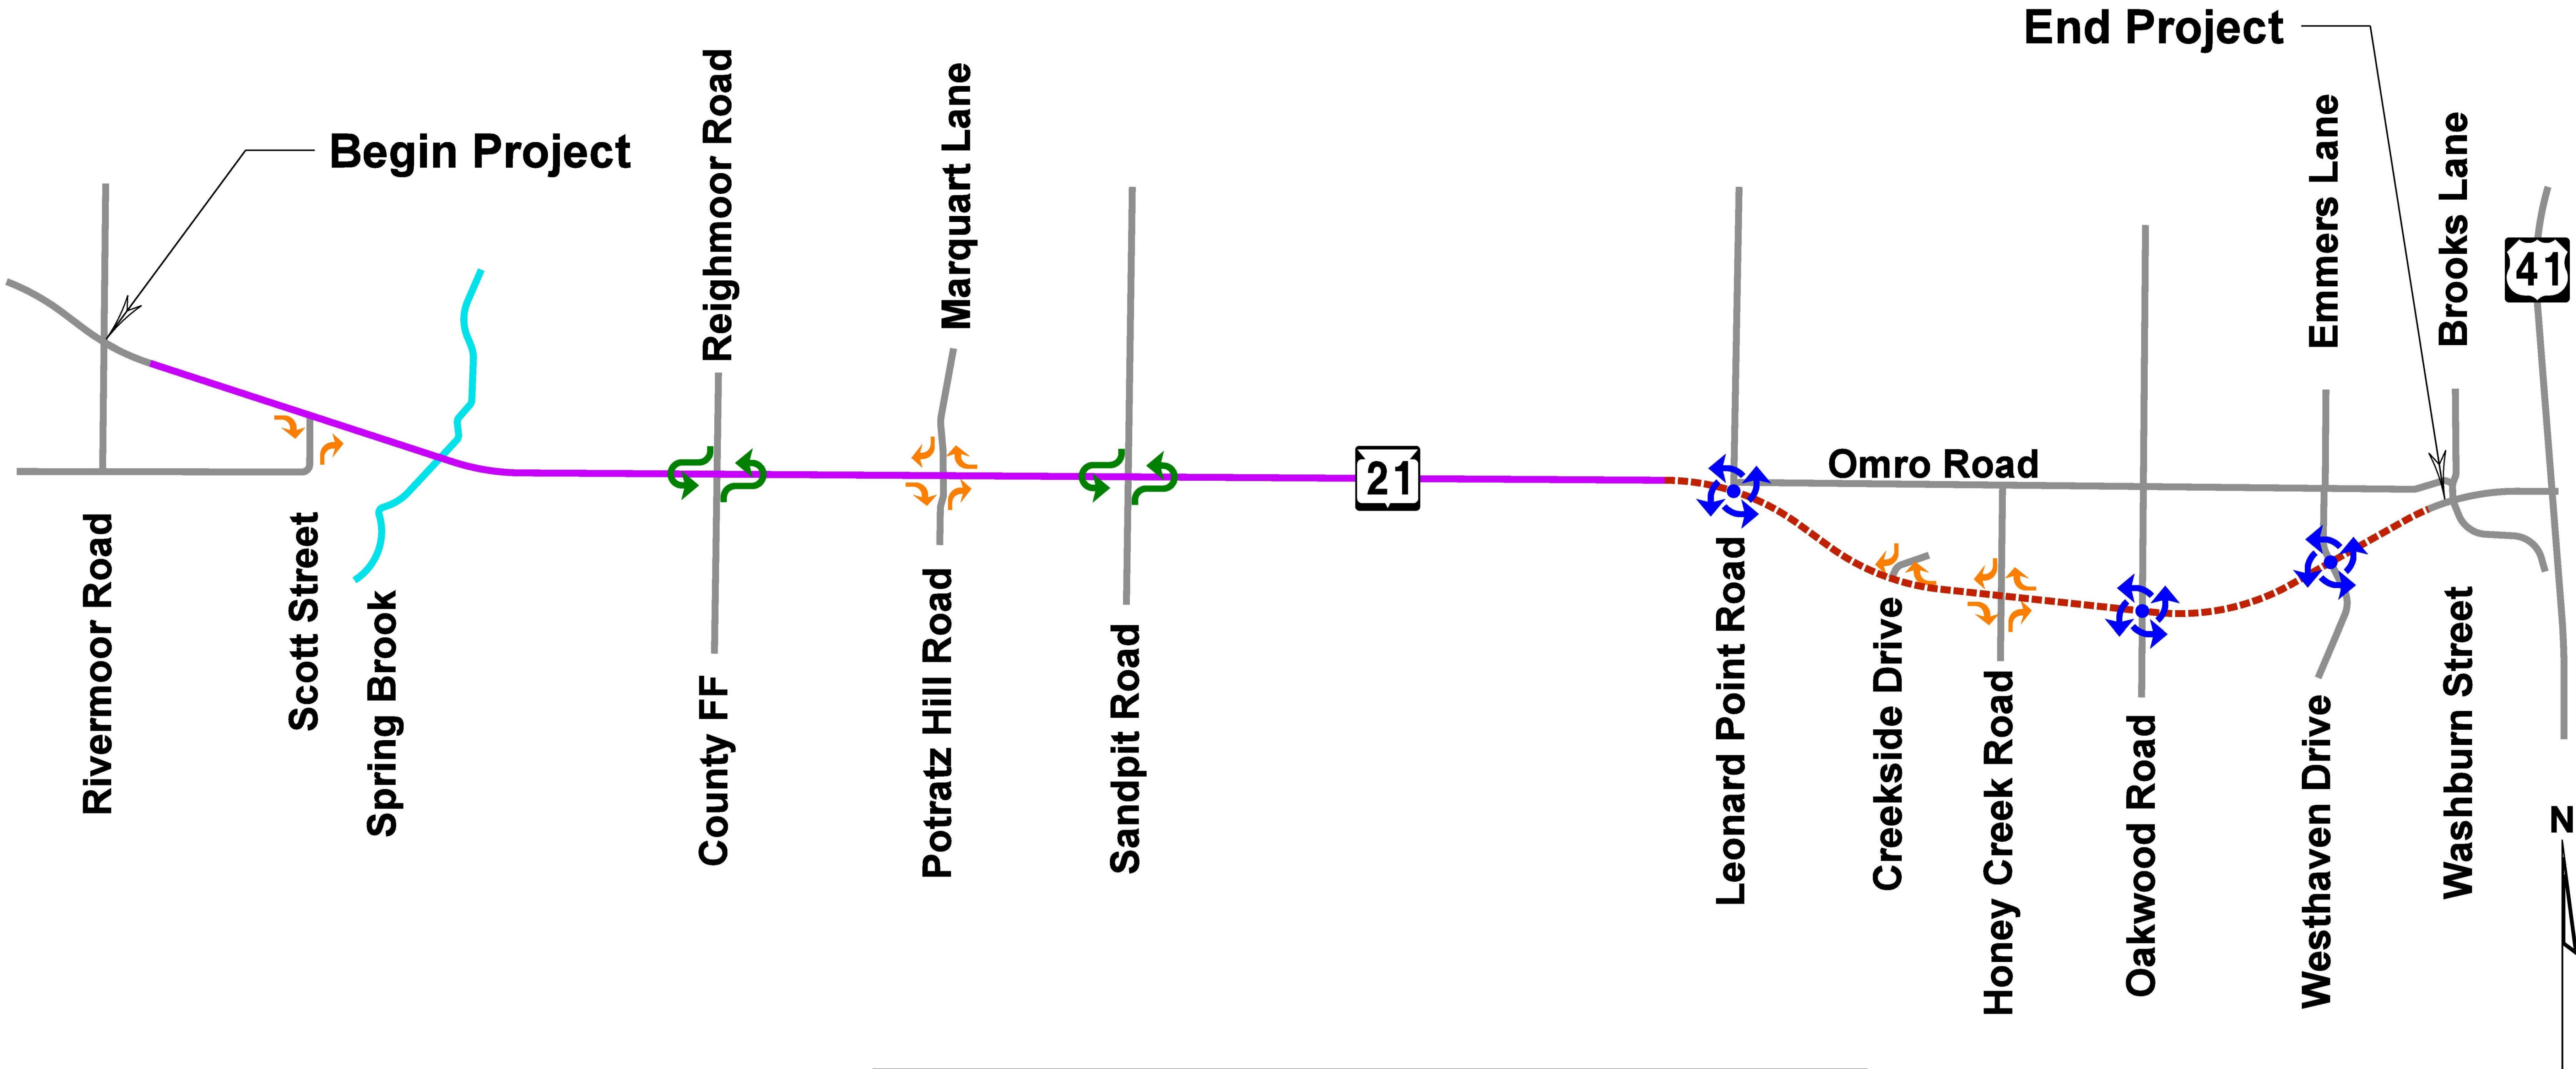

WIS 21 Recommended Configuration

WIS 21 Corridor Recommendations

- 4-Lane Hybrid Expansion
- - - 4-Lane Transitional Raised Median
- Right-in/Right-out
- J-Turn
- Roundabout