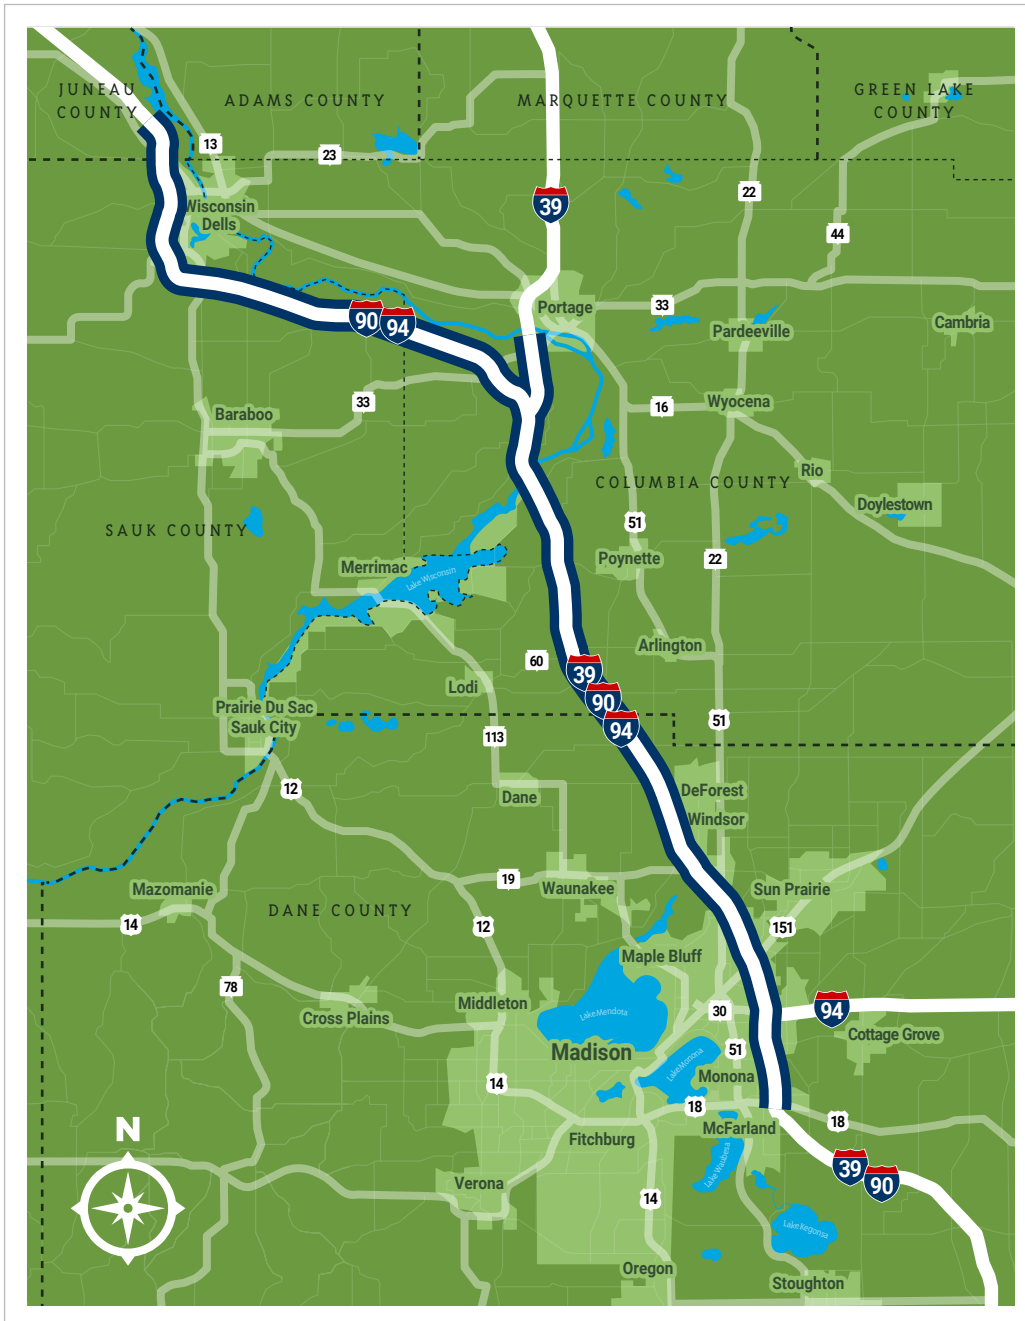

# I-39/90/94 Corridor Study Location Map

**LEGEND**

 **I-39/90/94 Corridor Study Limits**

*I-39/90/94 from US 12/18 (Beltline) in Madison to just north of the WIS 16/US 12 interchange in Wisconsin Dells.*