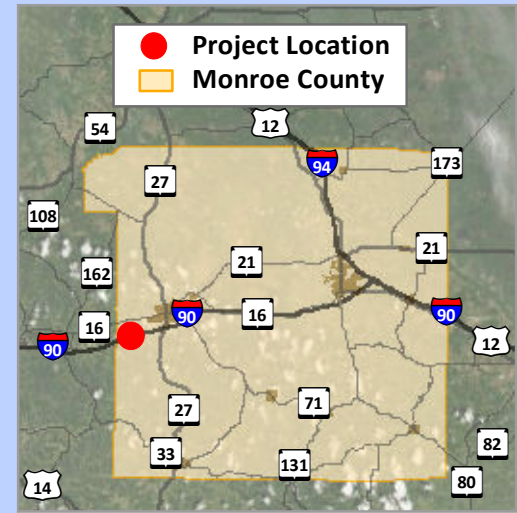

# Project Location

WisDOT ID: 1071-07-09/79  
La Crosse – Sparta  
(Rest Area 16 Sparta)  
IH 90  
Monroe County

**Legend**  
Project Location