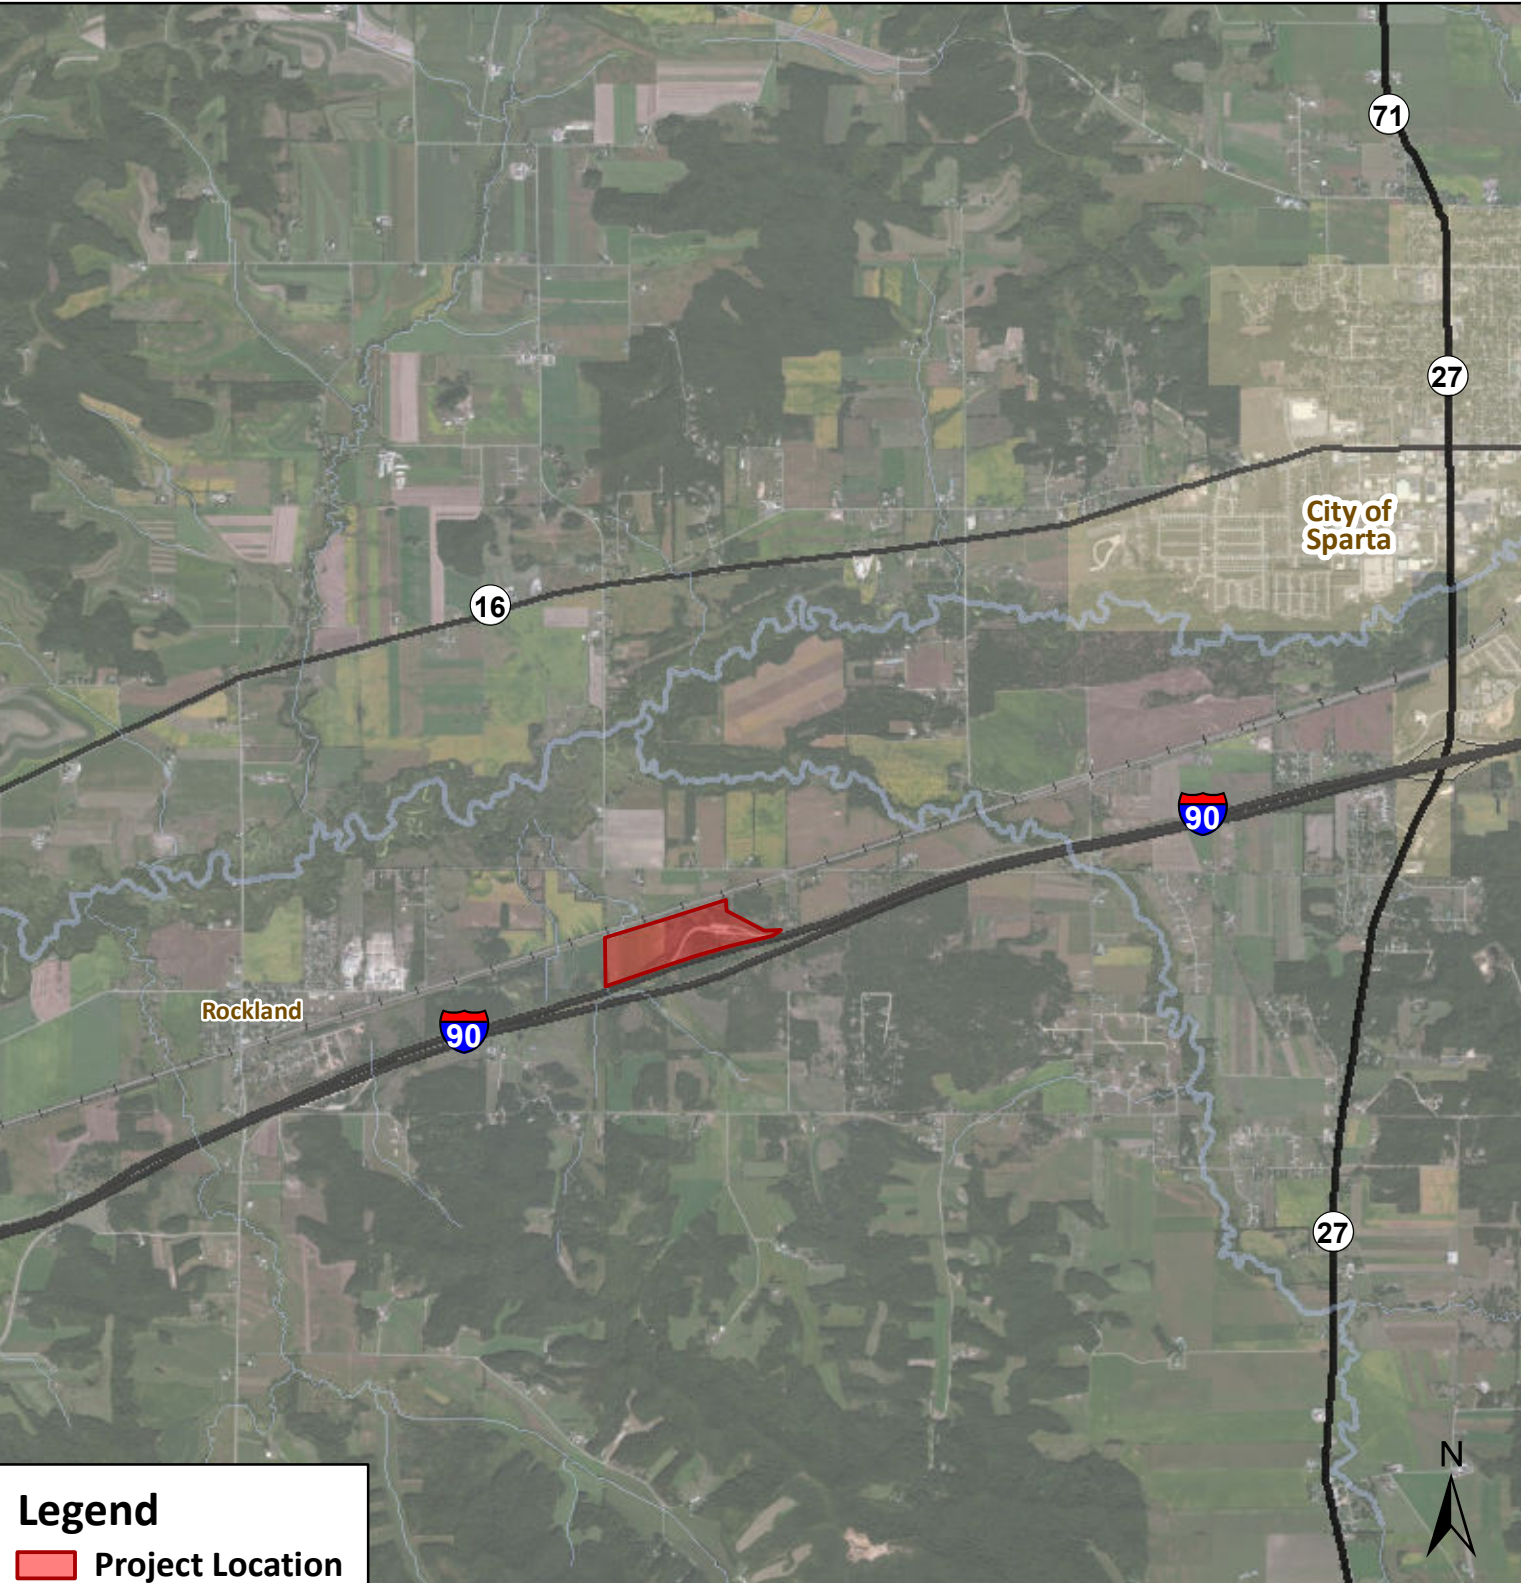

# Project Location

WisDOT ID: 1071-07-09/79  
La Crosse – Sparta  
(Rest Area 16 Sparta)  
IH 90  
Monroe County

**Legend**  
Project Location