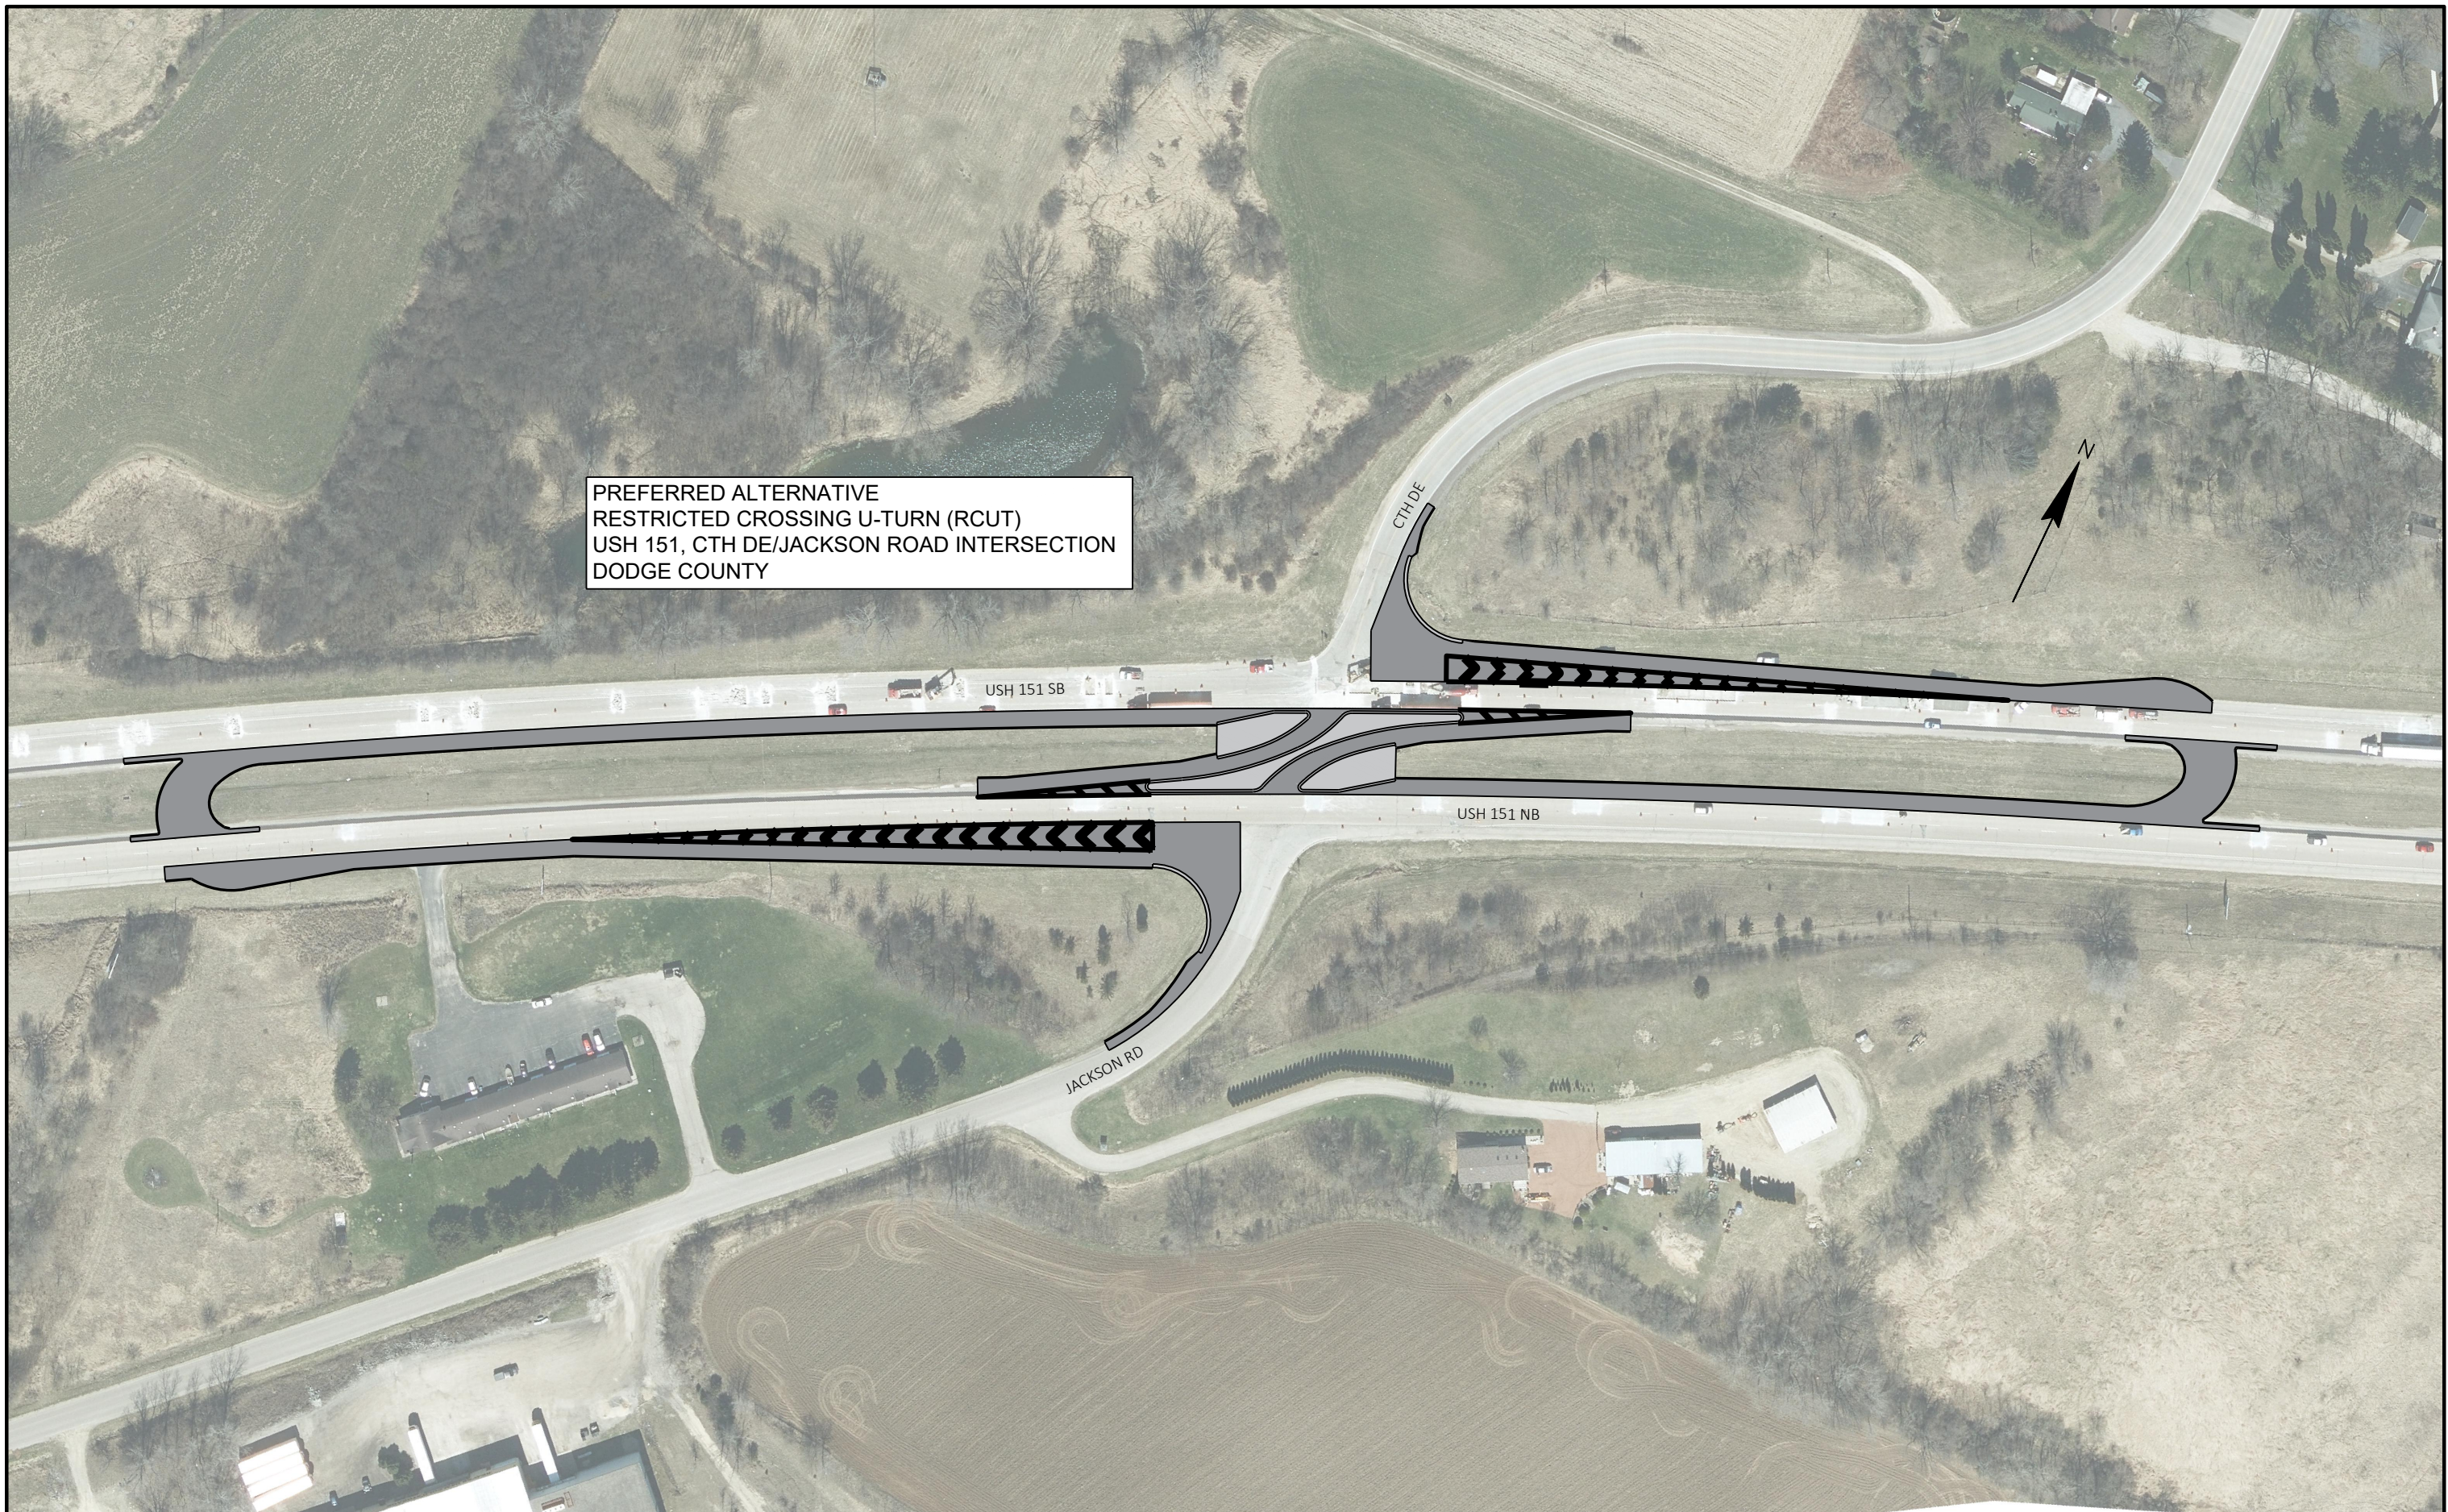

PREFERRED ALTERNATIVE
RESTRICTED CROSSING U-TURN (RCUT)
USH 151, CTH DE/JACKSON ROAD INTERSECTION
DODGE COUNTY

HWY: USH 151

COUNTY: DODGE

USH 151 & CTH DE INTERSECTION

SHEET

E