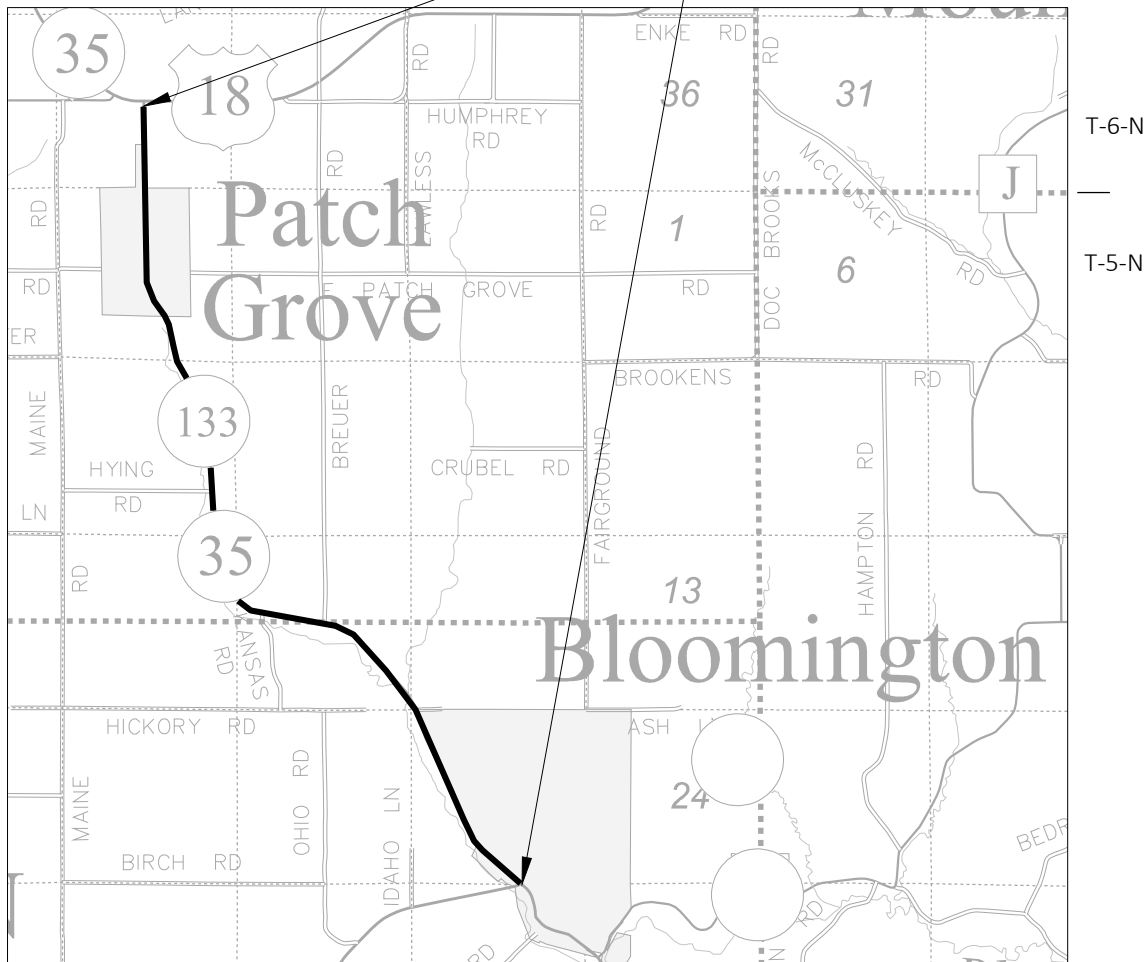

# PROJECT LOCATION MAP

DESIGN ID: 5580-04-00  
CONSTRUCTION ID: 5580-04-70  
BLOOMINGTON - PRAIRIE DU CHIEN  
(W JUNCTION STH 133 TO USH 18)  
STH 35  
GRANT COUNTY

PROJECT LOCATION  
GRANT COUNTY

PROJECT 5580-04-00  
TOWNS OF BLOOMINGTON  
& PATCH GROVE  
GRANT COUNTY, WI

R-5-W

T-6-N

T-5-N

Patch  
Grove

Bloomington