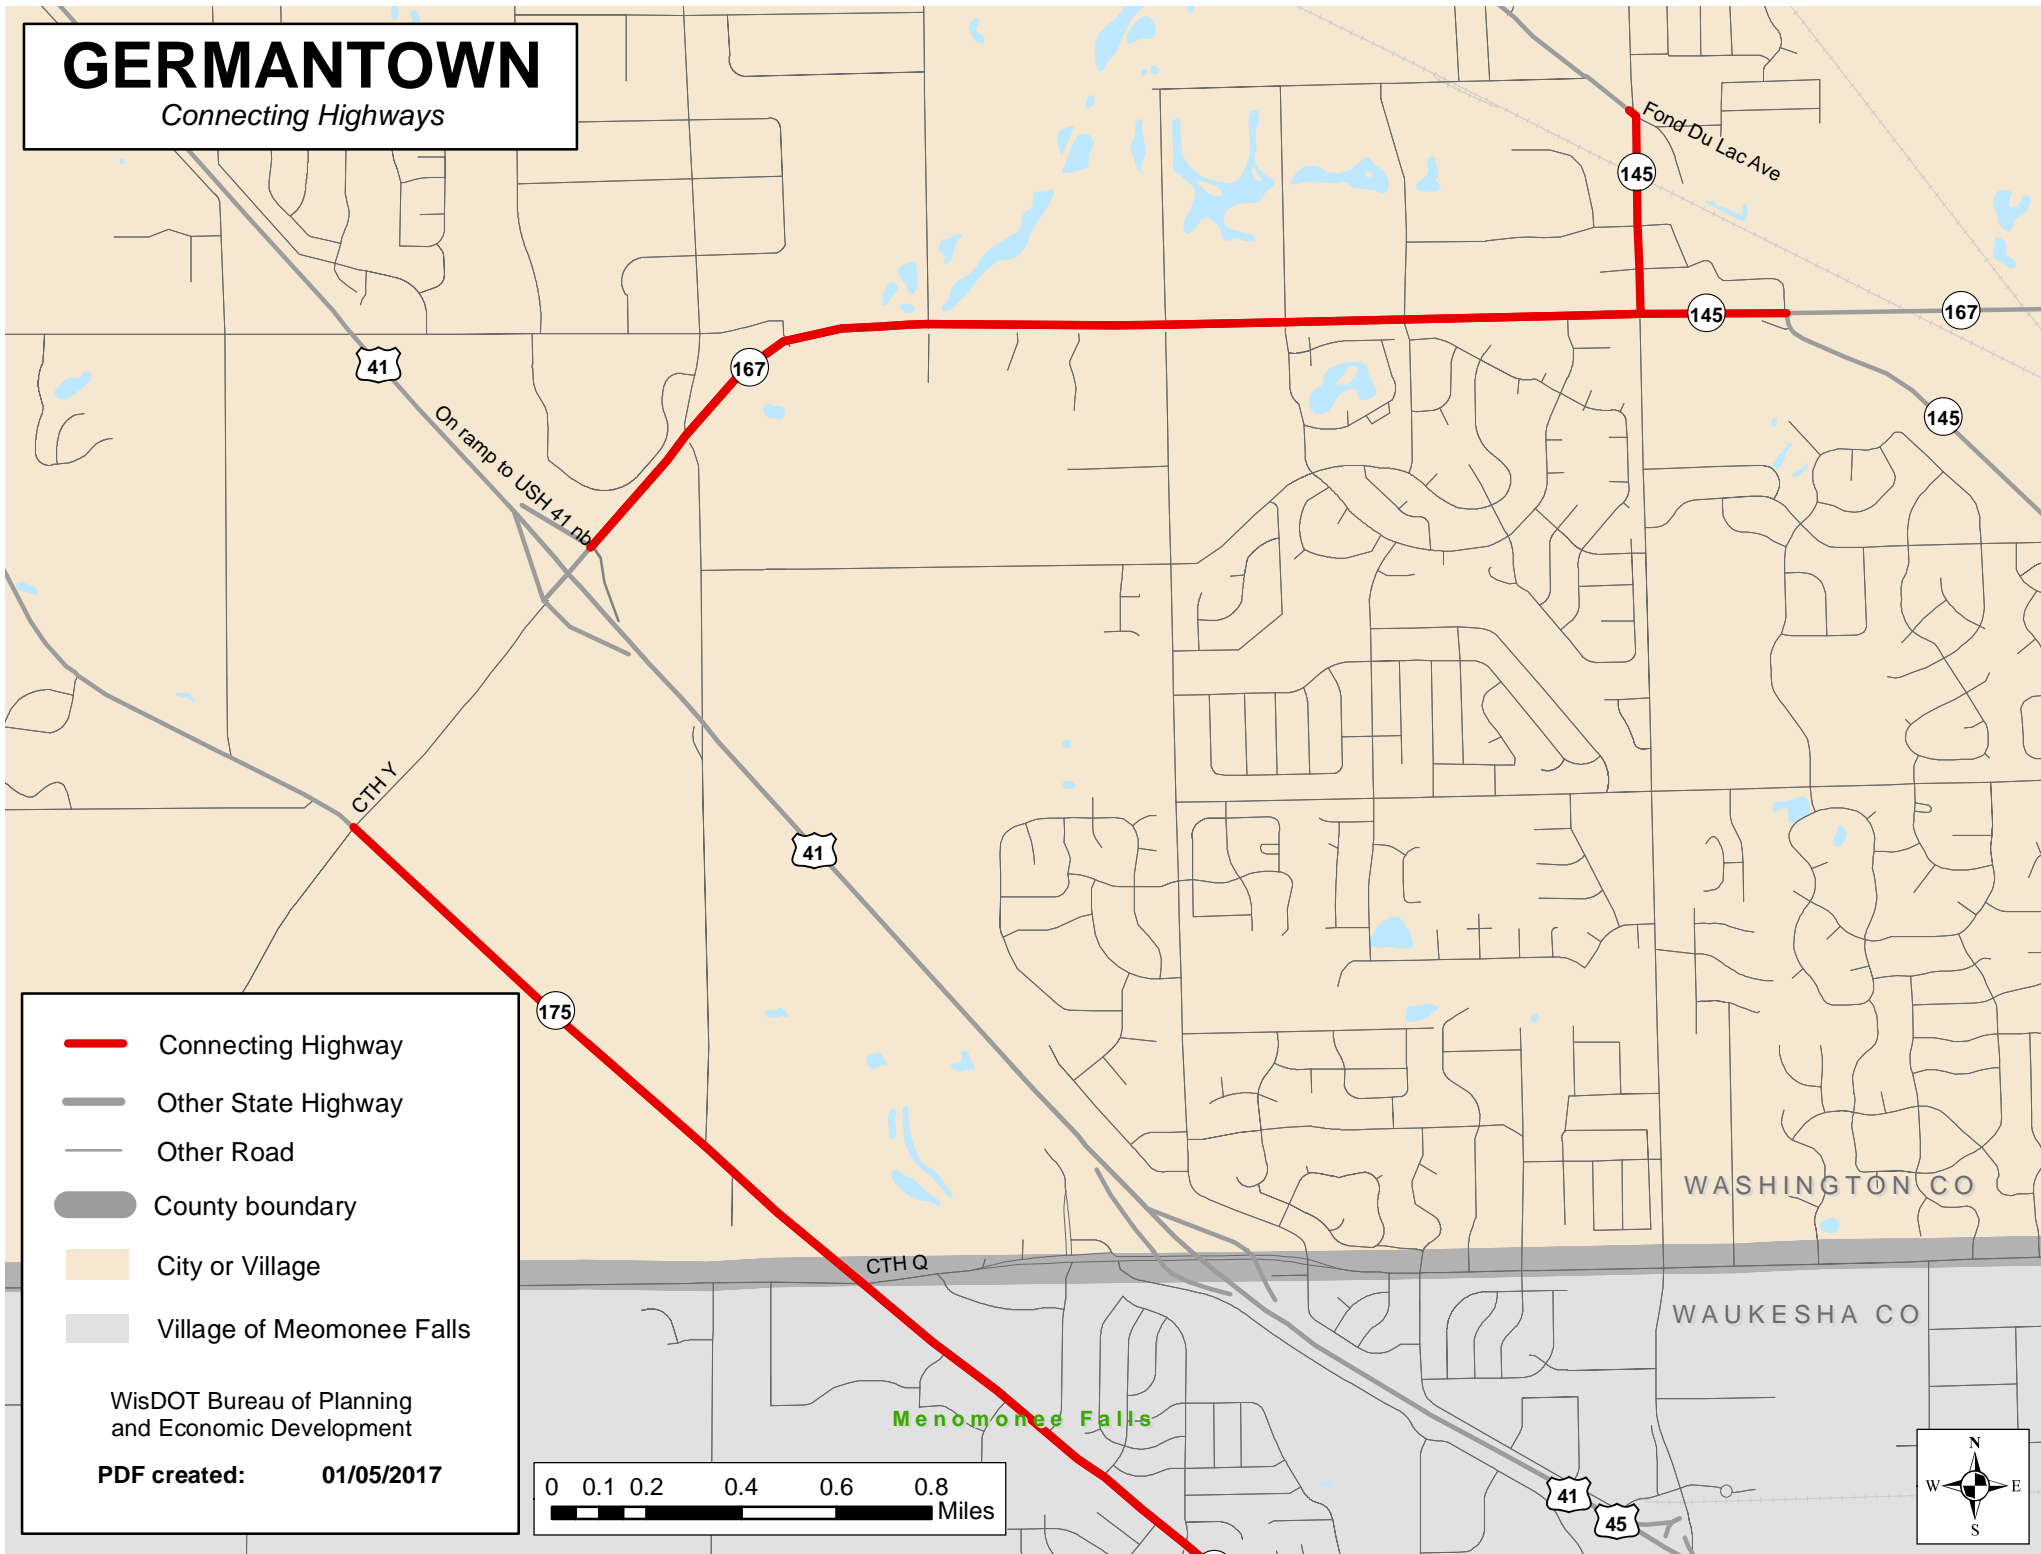

# GERMANTOWN

Connecting Highways

- Connecting Highway
- Other State Highway
- Other Road
- County boundary
- City or Village
- Village of Meomonee Falls

WisDOT Bureau of Planning  
and Economic Development