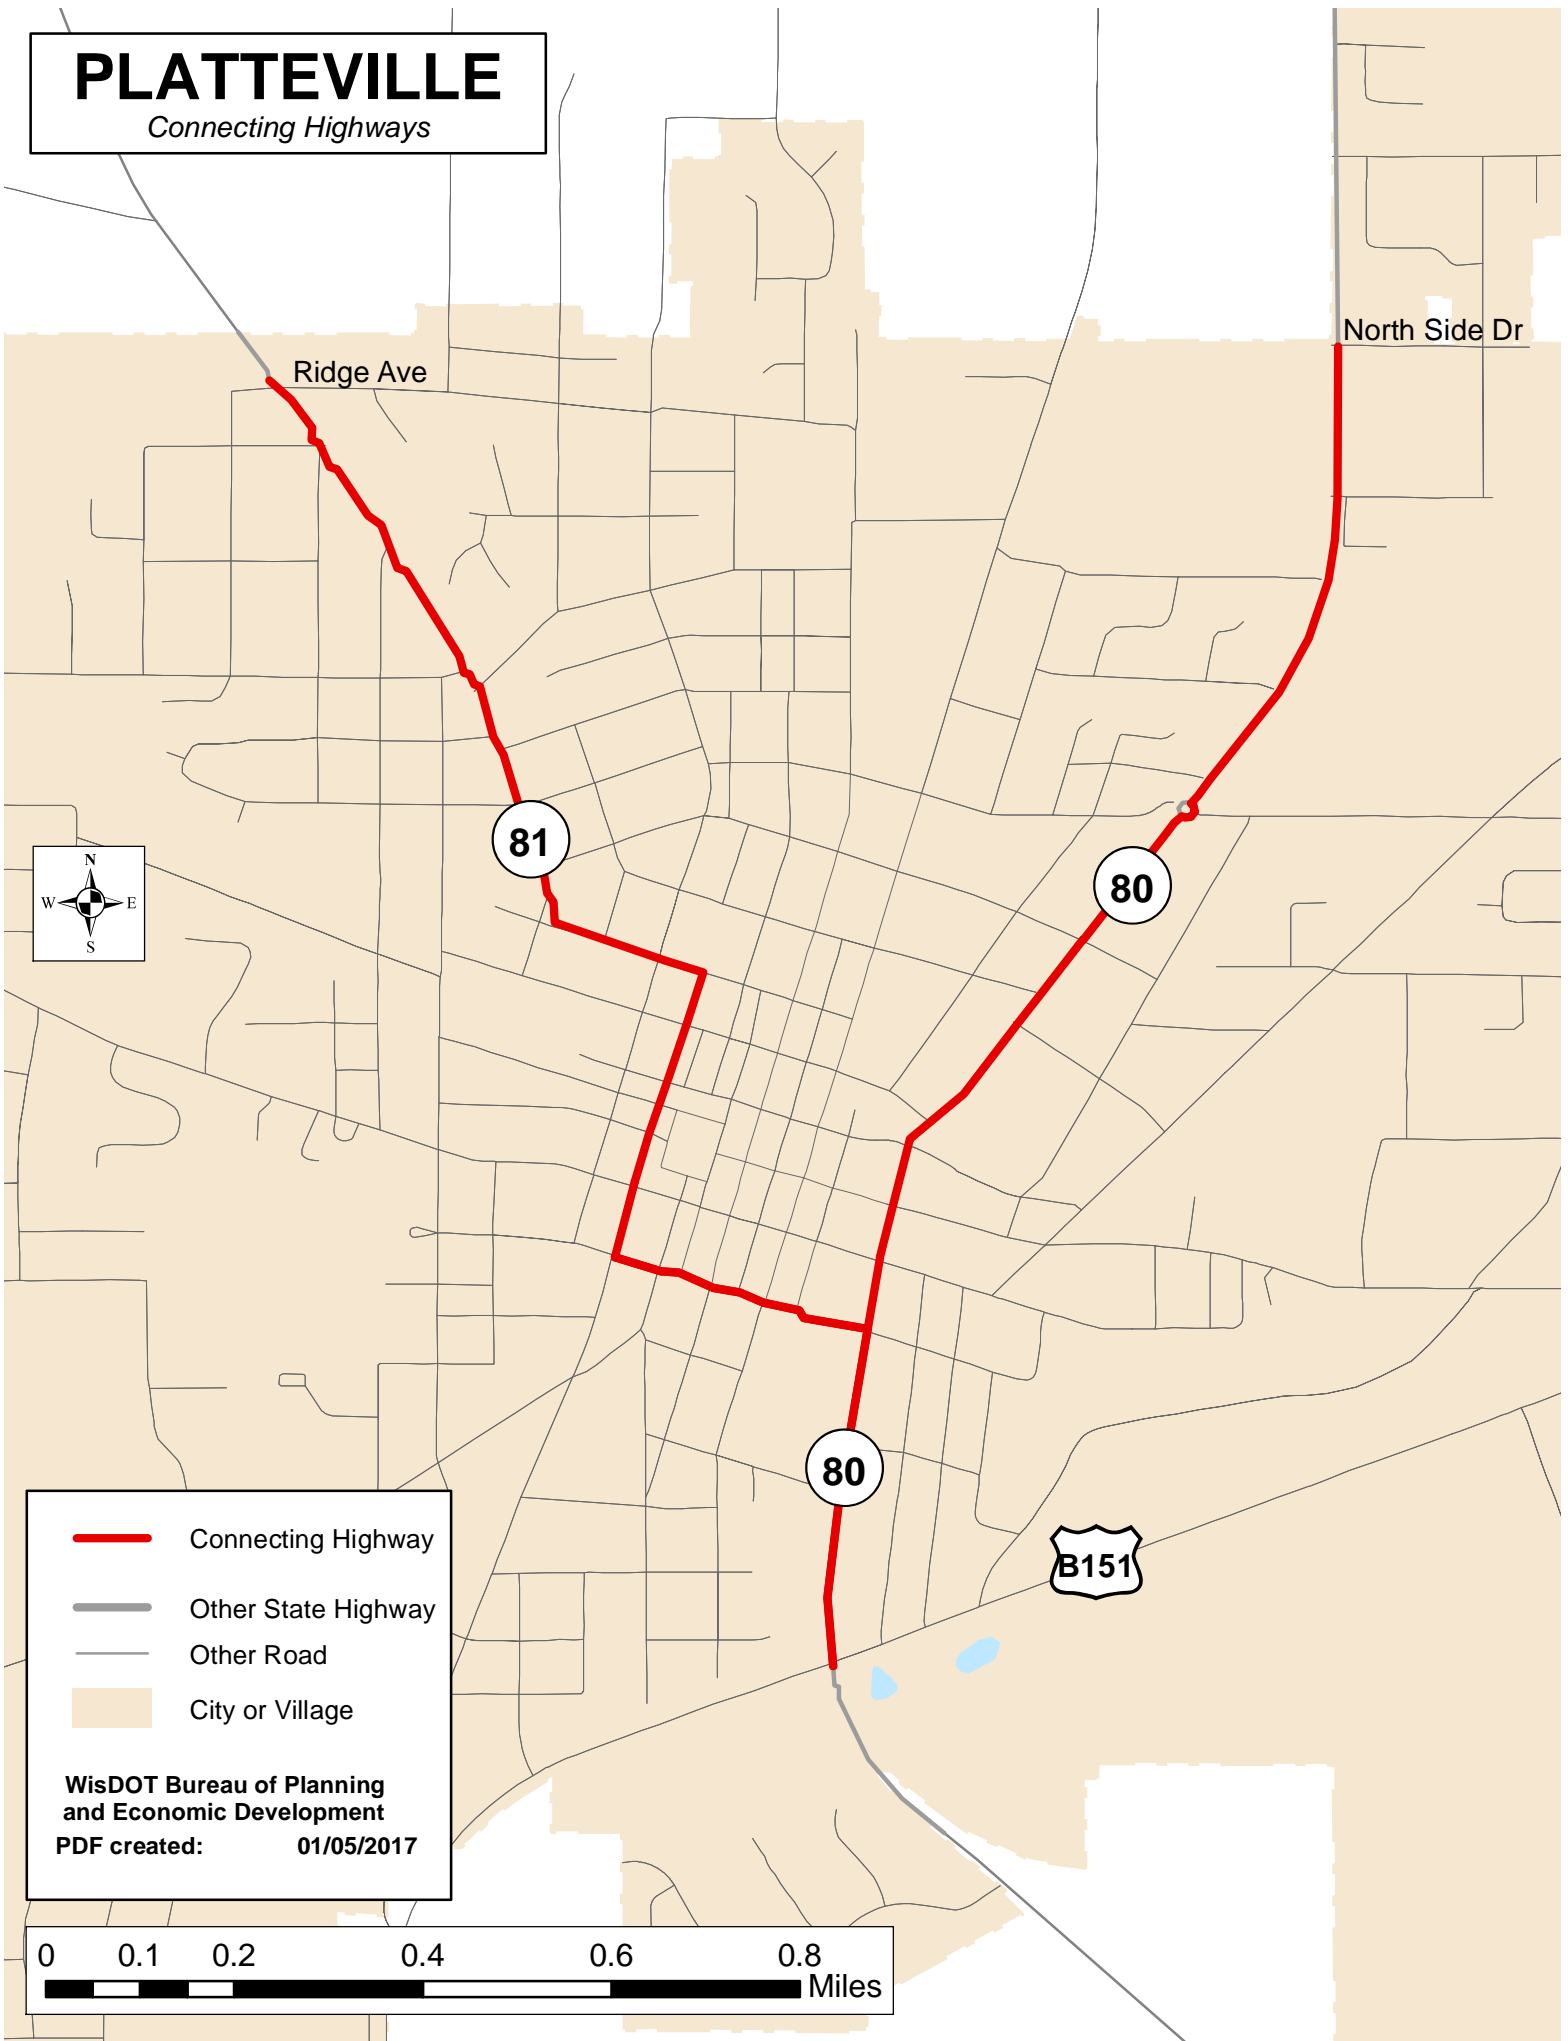

PLATTEVILLE

Connecting Highways

Ridge Ave

North Side Dr

81

80

80

B151

-  Connecting Highway
-  Other State Highway
-  Other Road
-  City or Village

WisDOT Bureau of Planning
and Economic Development
PDF created: 01/05/2017

0 0.1 0.2 0.4 0.6 0.8 Miles