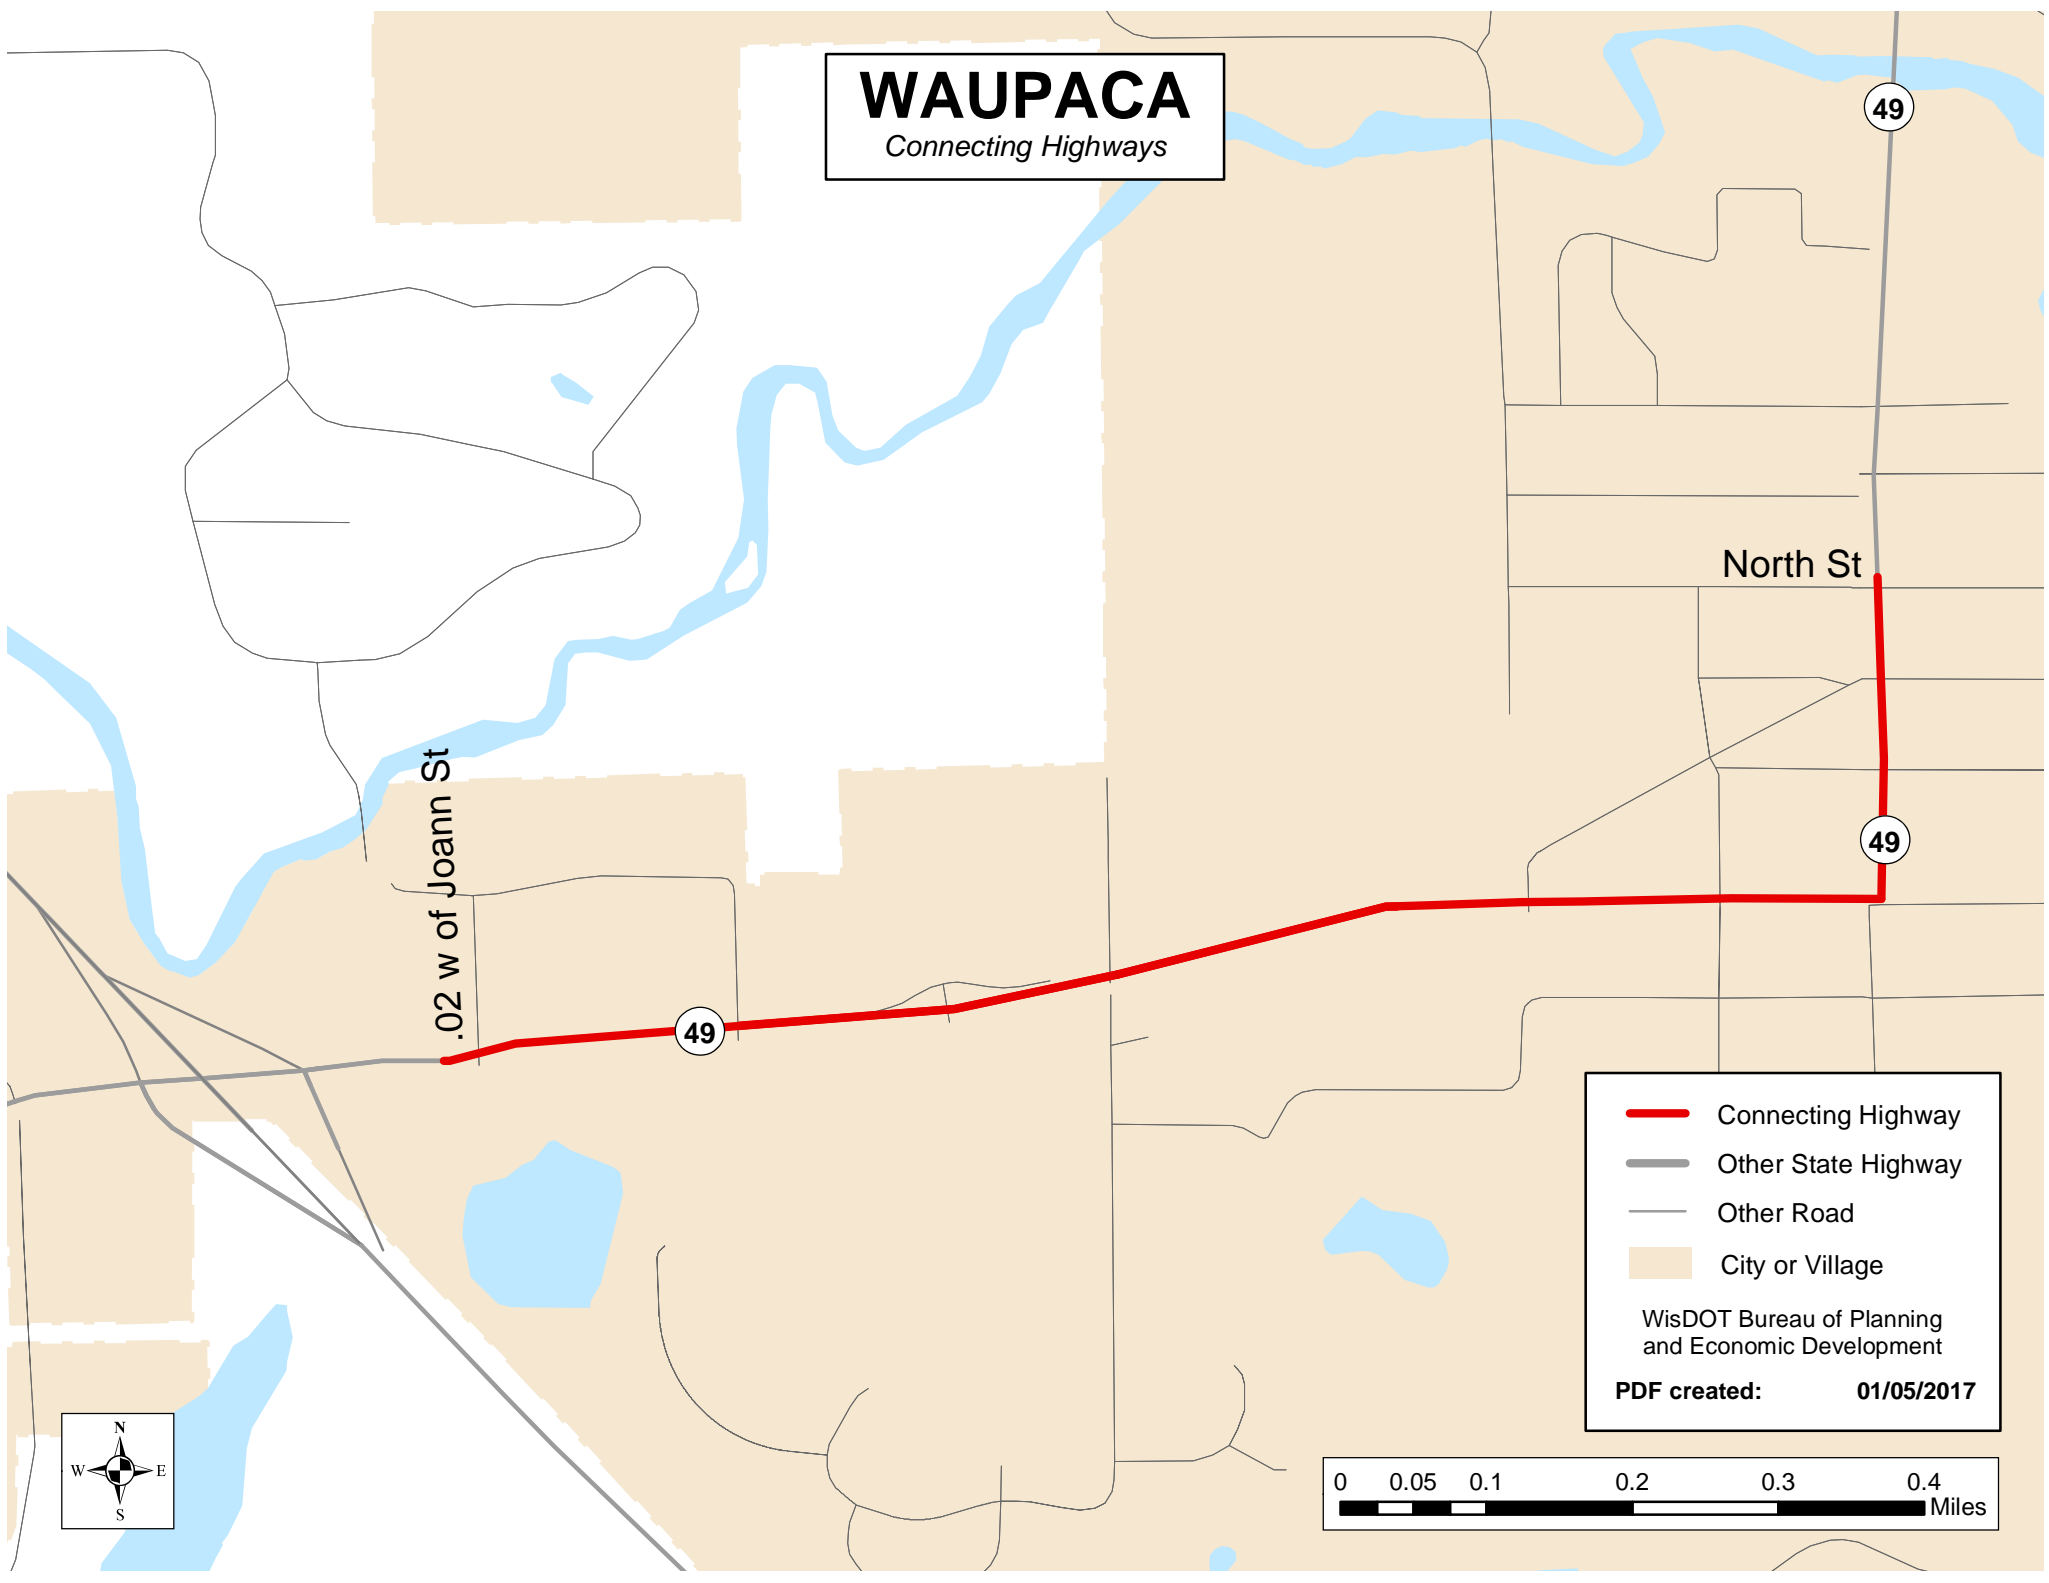

WAUPACA

Connecting Highways

.02 w of Joann St

North St

49

49

49

-  Connecting Highway
-  Other State Highway
-  Other Road
-  City or Village