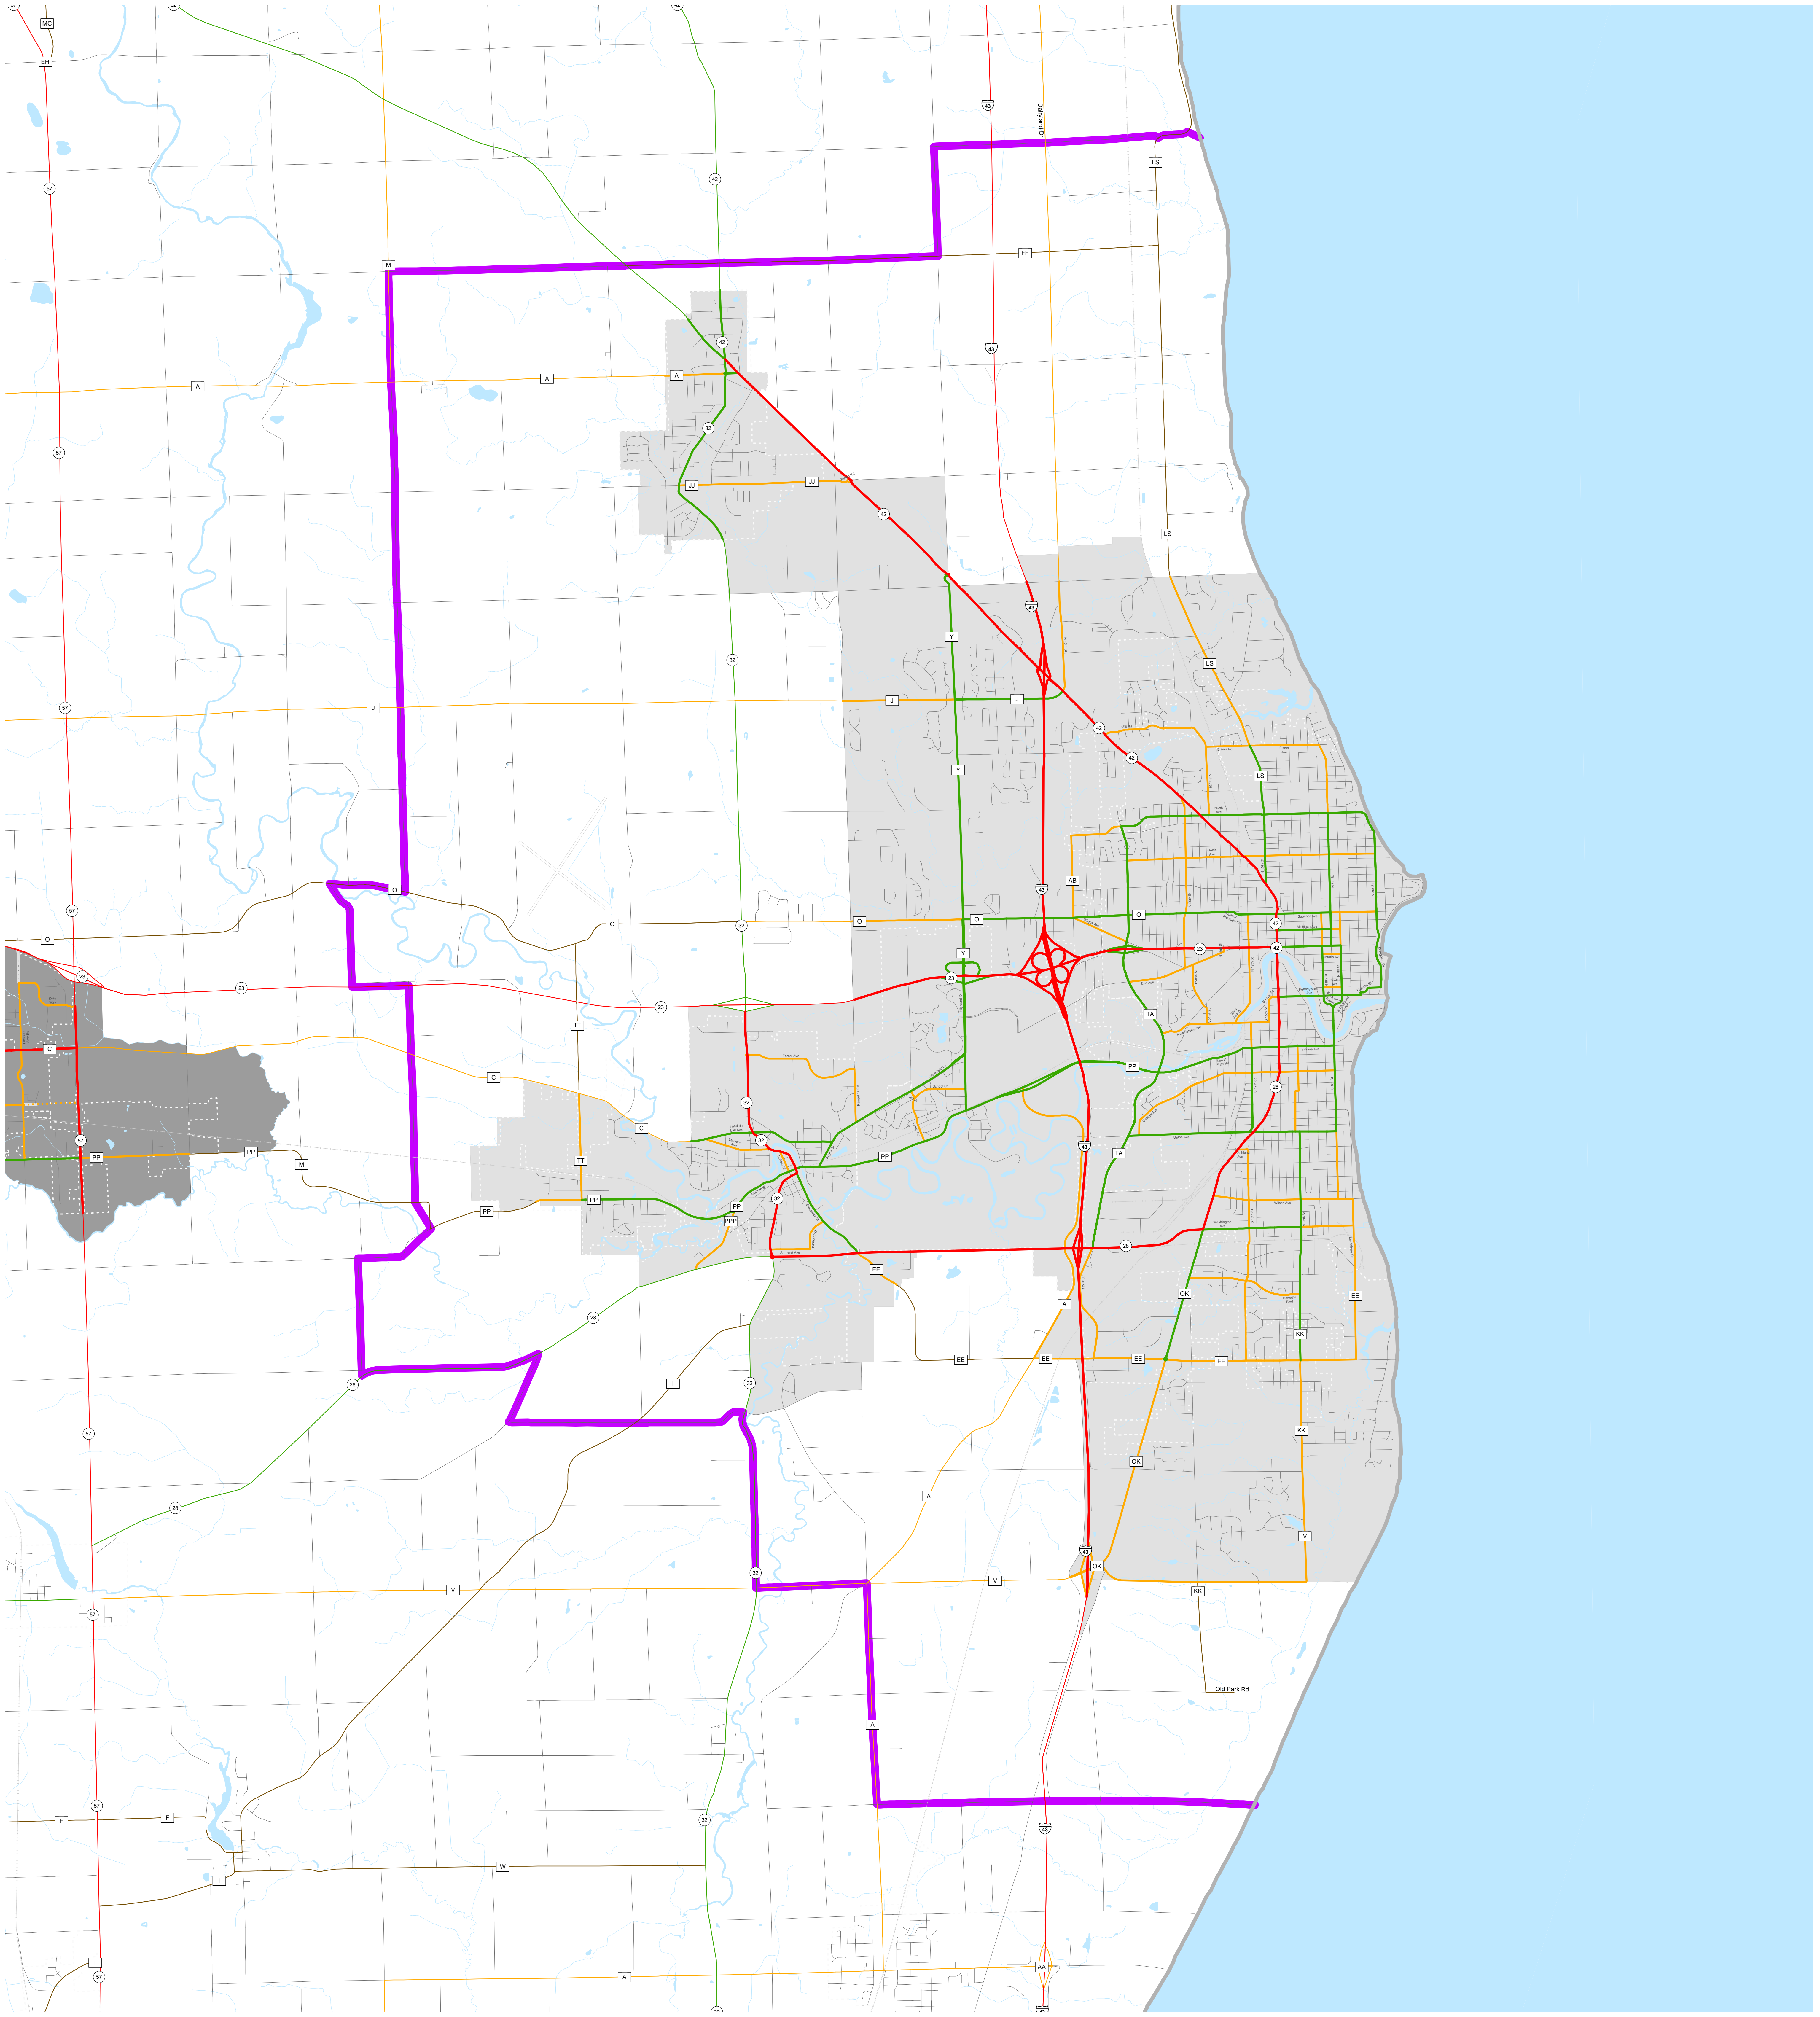

SHEBOYGAN

MPA BOUNDARY

SHEBOYGAN

PLANNING BOUNDARY APPROVAL

[Signature] 03/2/13
[Signature] 7-2-13

MPA Boundary

Legend

Existing Planned*	Principal Arterial	Railroads
Minor Arterial	Collector	Lakes, Rivers, Streams
Local	City and Village Boundary	Urbanized Area
	Other surrounding urbanized areas	Rural Area
	County Boundary	

* NOTE: All planned route locations are approximations only.