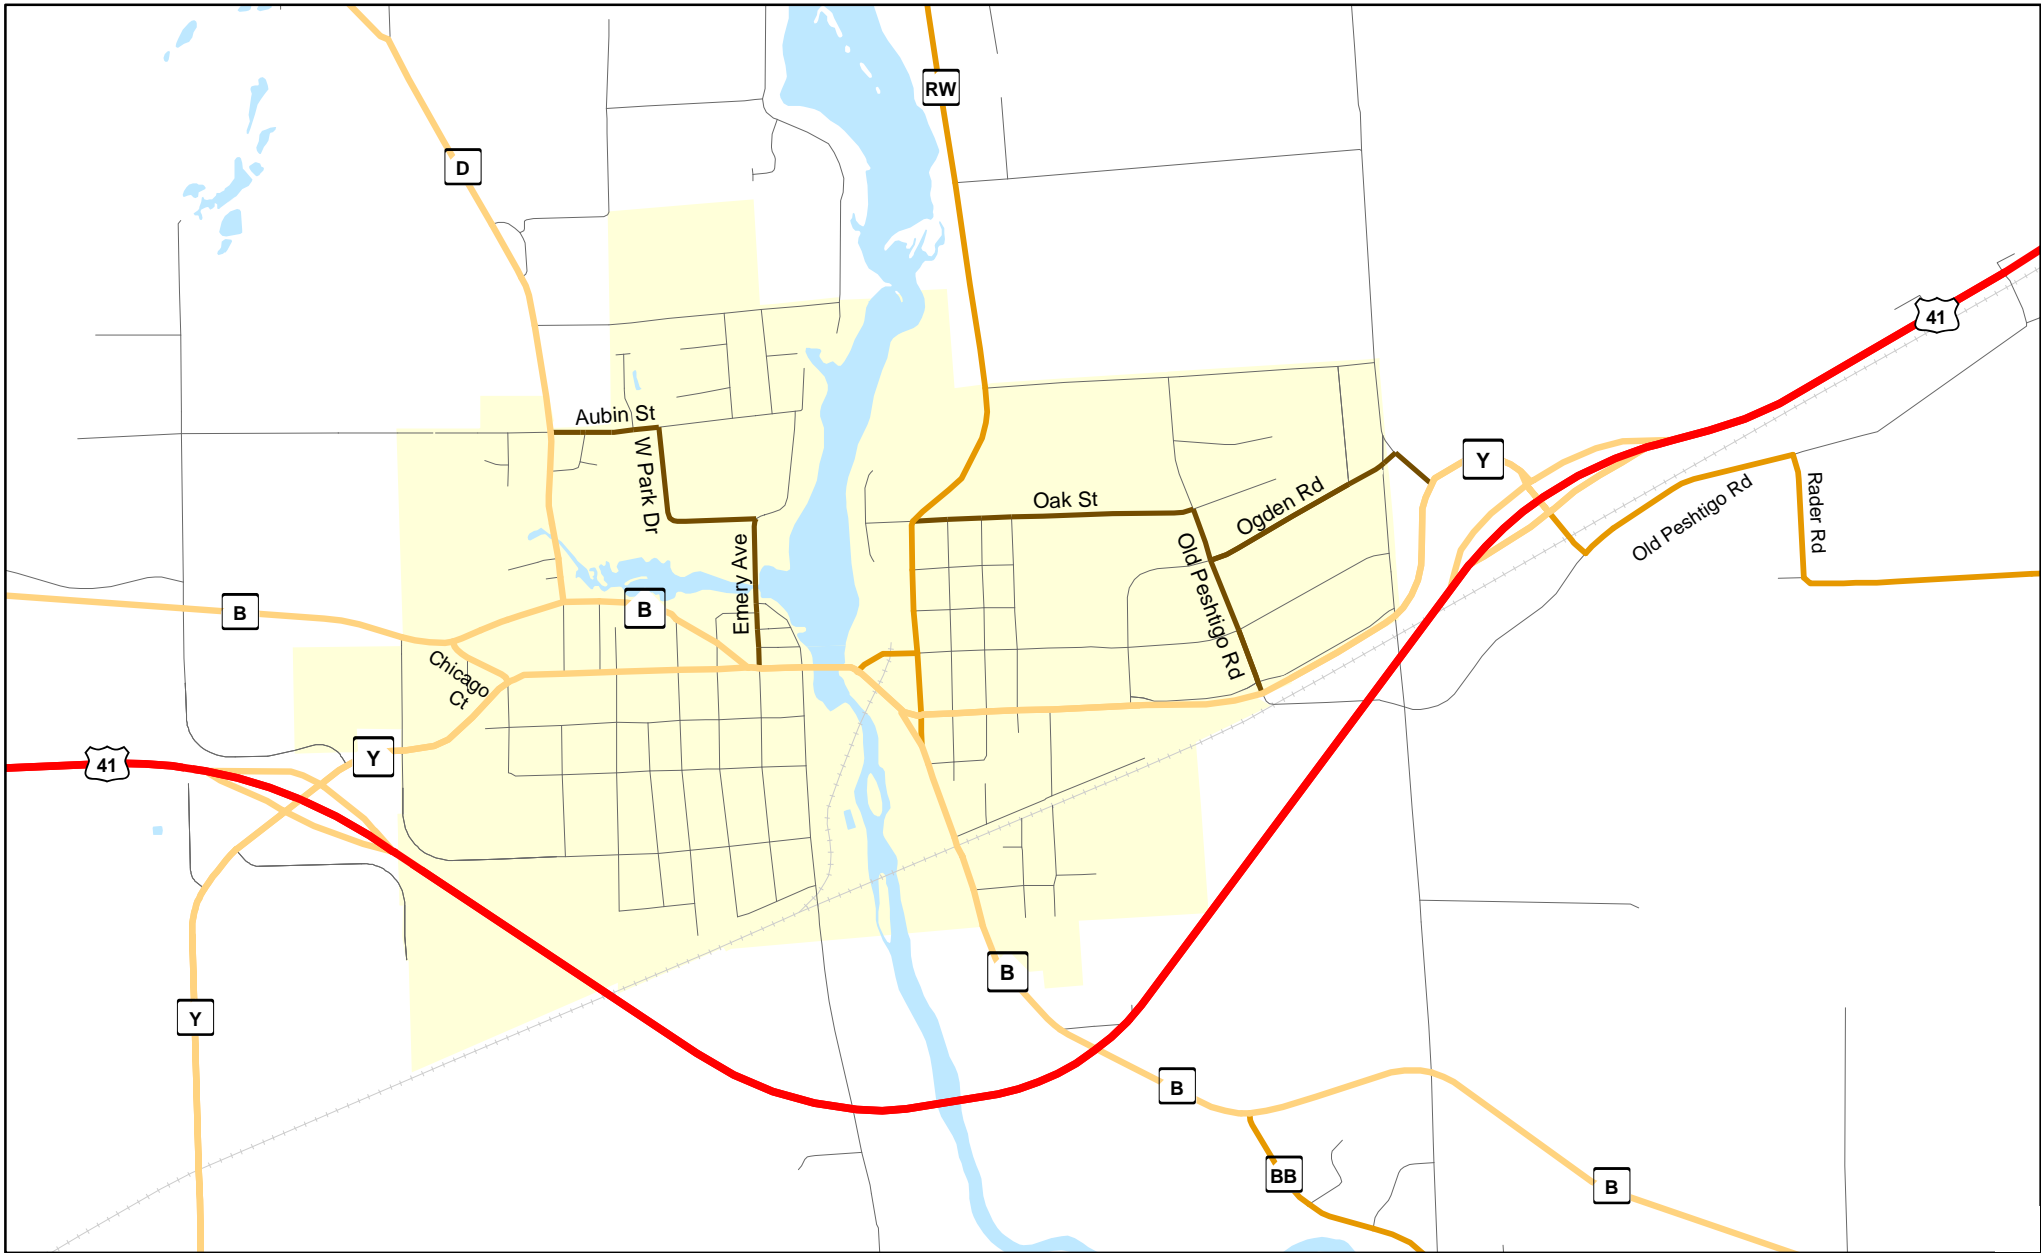

# MARINETTE

## Chart “C” Communities

### Page

3 Peshtigo

**Chart C Community: PESHTIGO**  
**County: Marinette**

**Functional Classification**      **04/11/2012**

**Functional Classification**

- Principal Arterial
- Minor Arterial
- Major Collector
- Minor Collector
- Chart C Minor Collector
- - - planned Principal Arterial
- - - planned Minor Arterial
- - - planned Major Collector
- - - planned Minor Collector