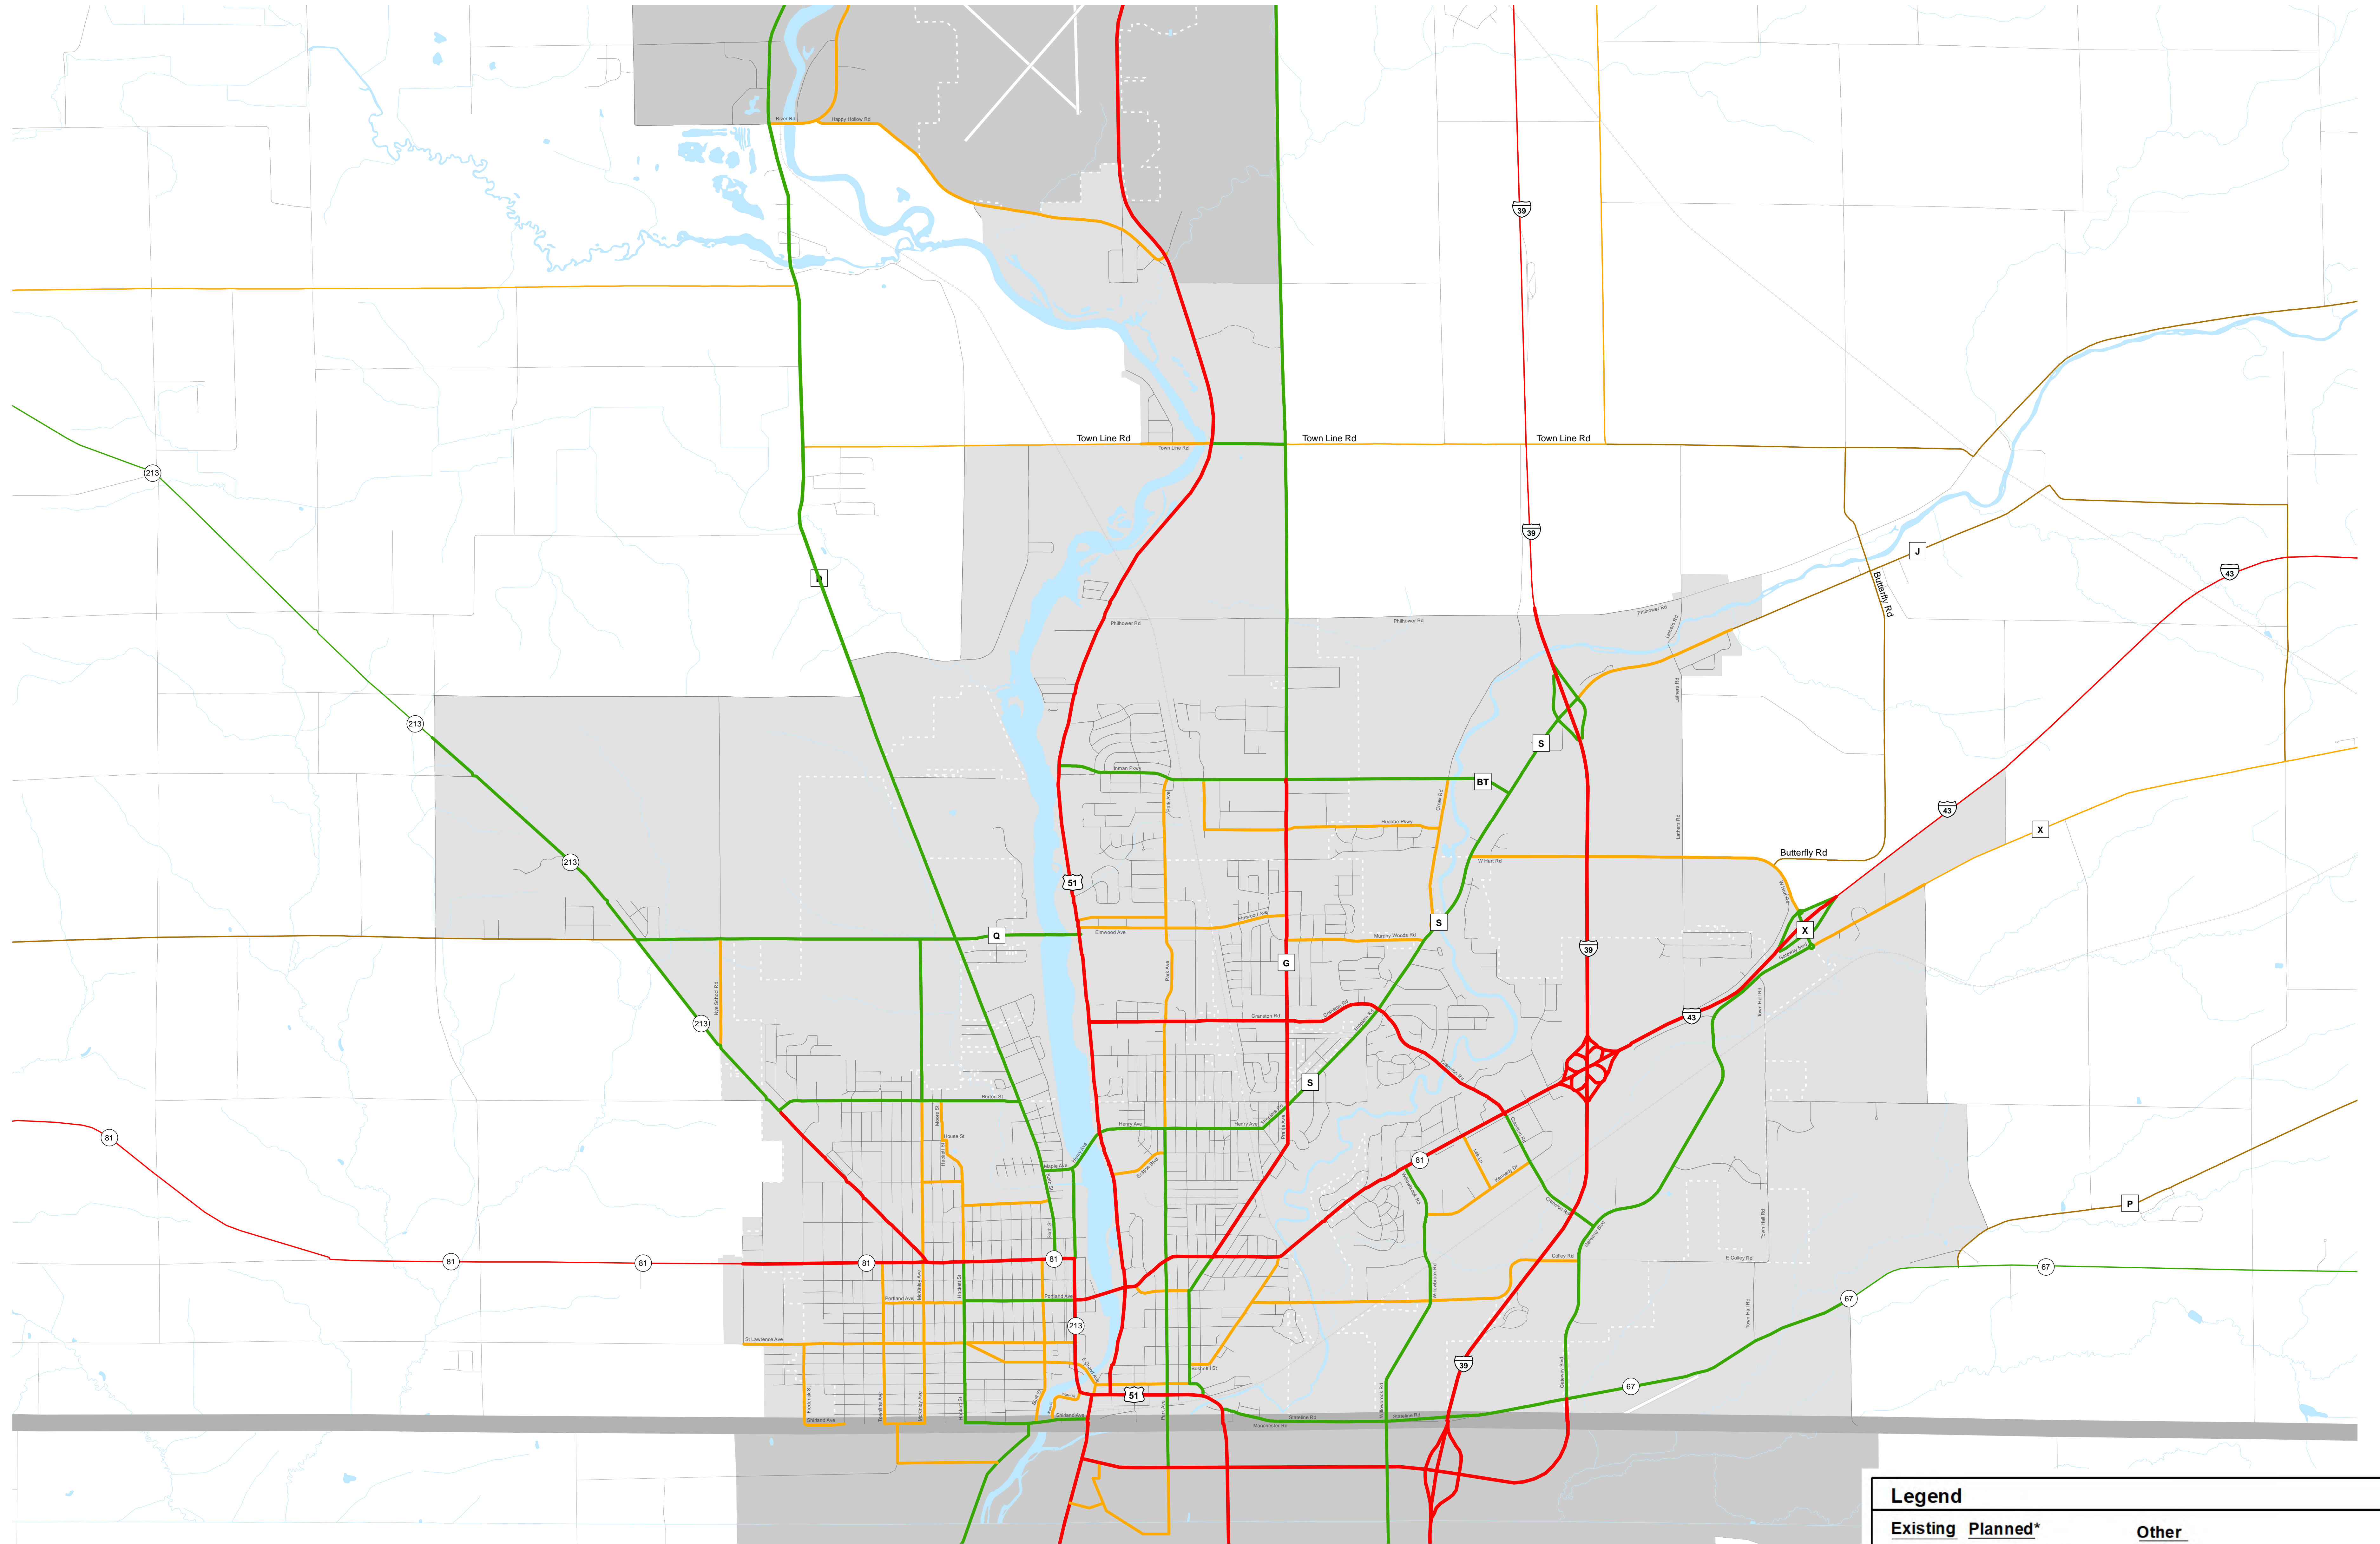

BELOIT

Functional Classification - October 9, 2019

Legend

Existing	Planned*	Other

* NOTE: All planned route locations are approximations only.