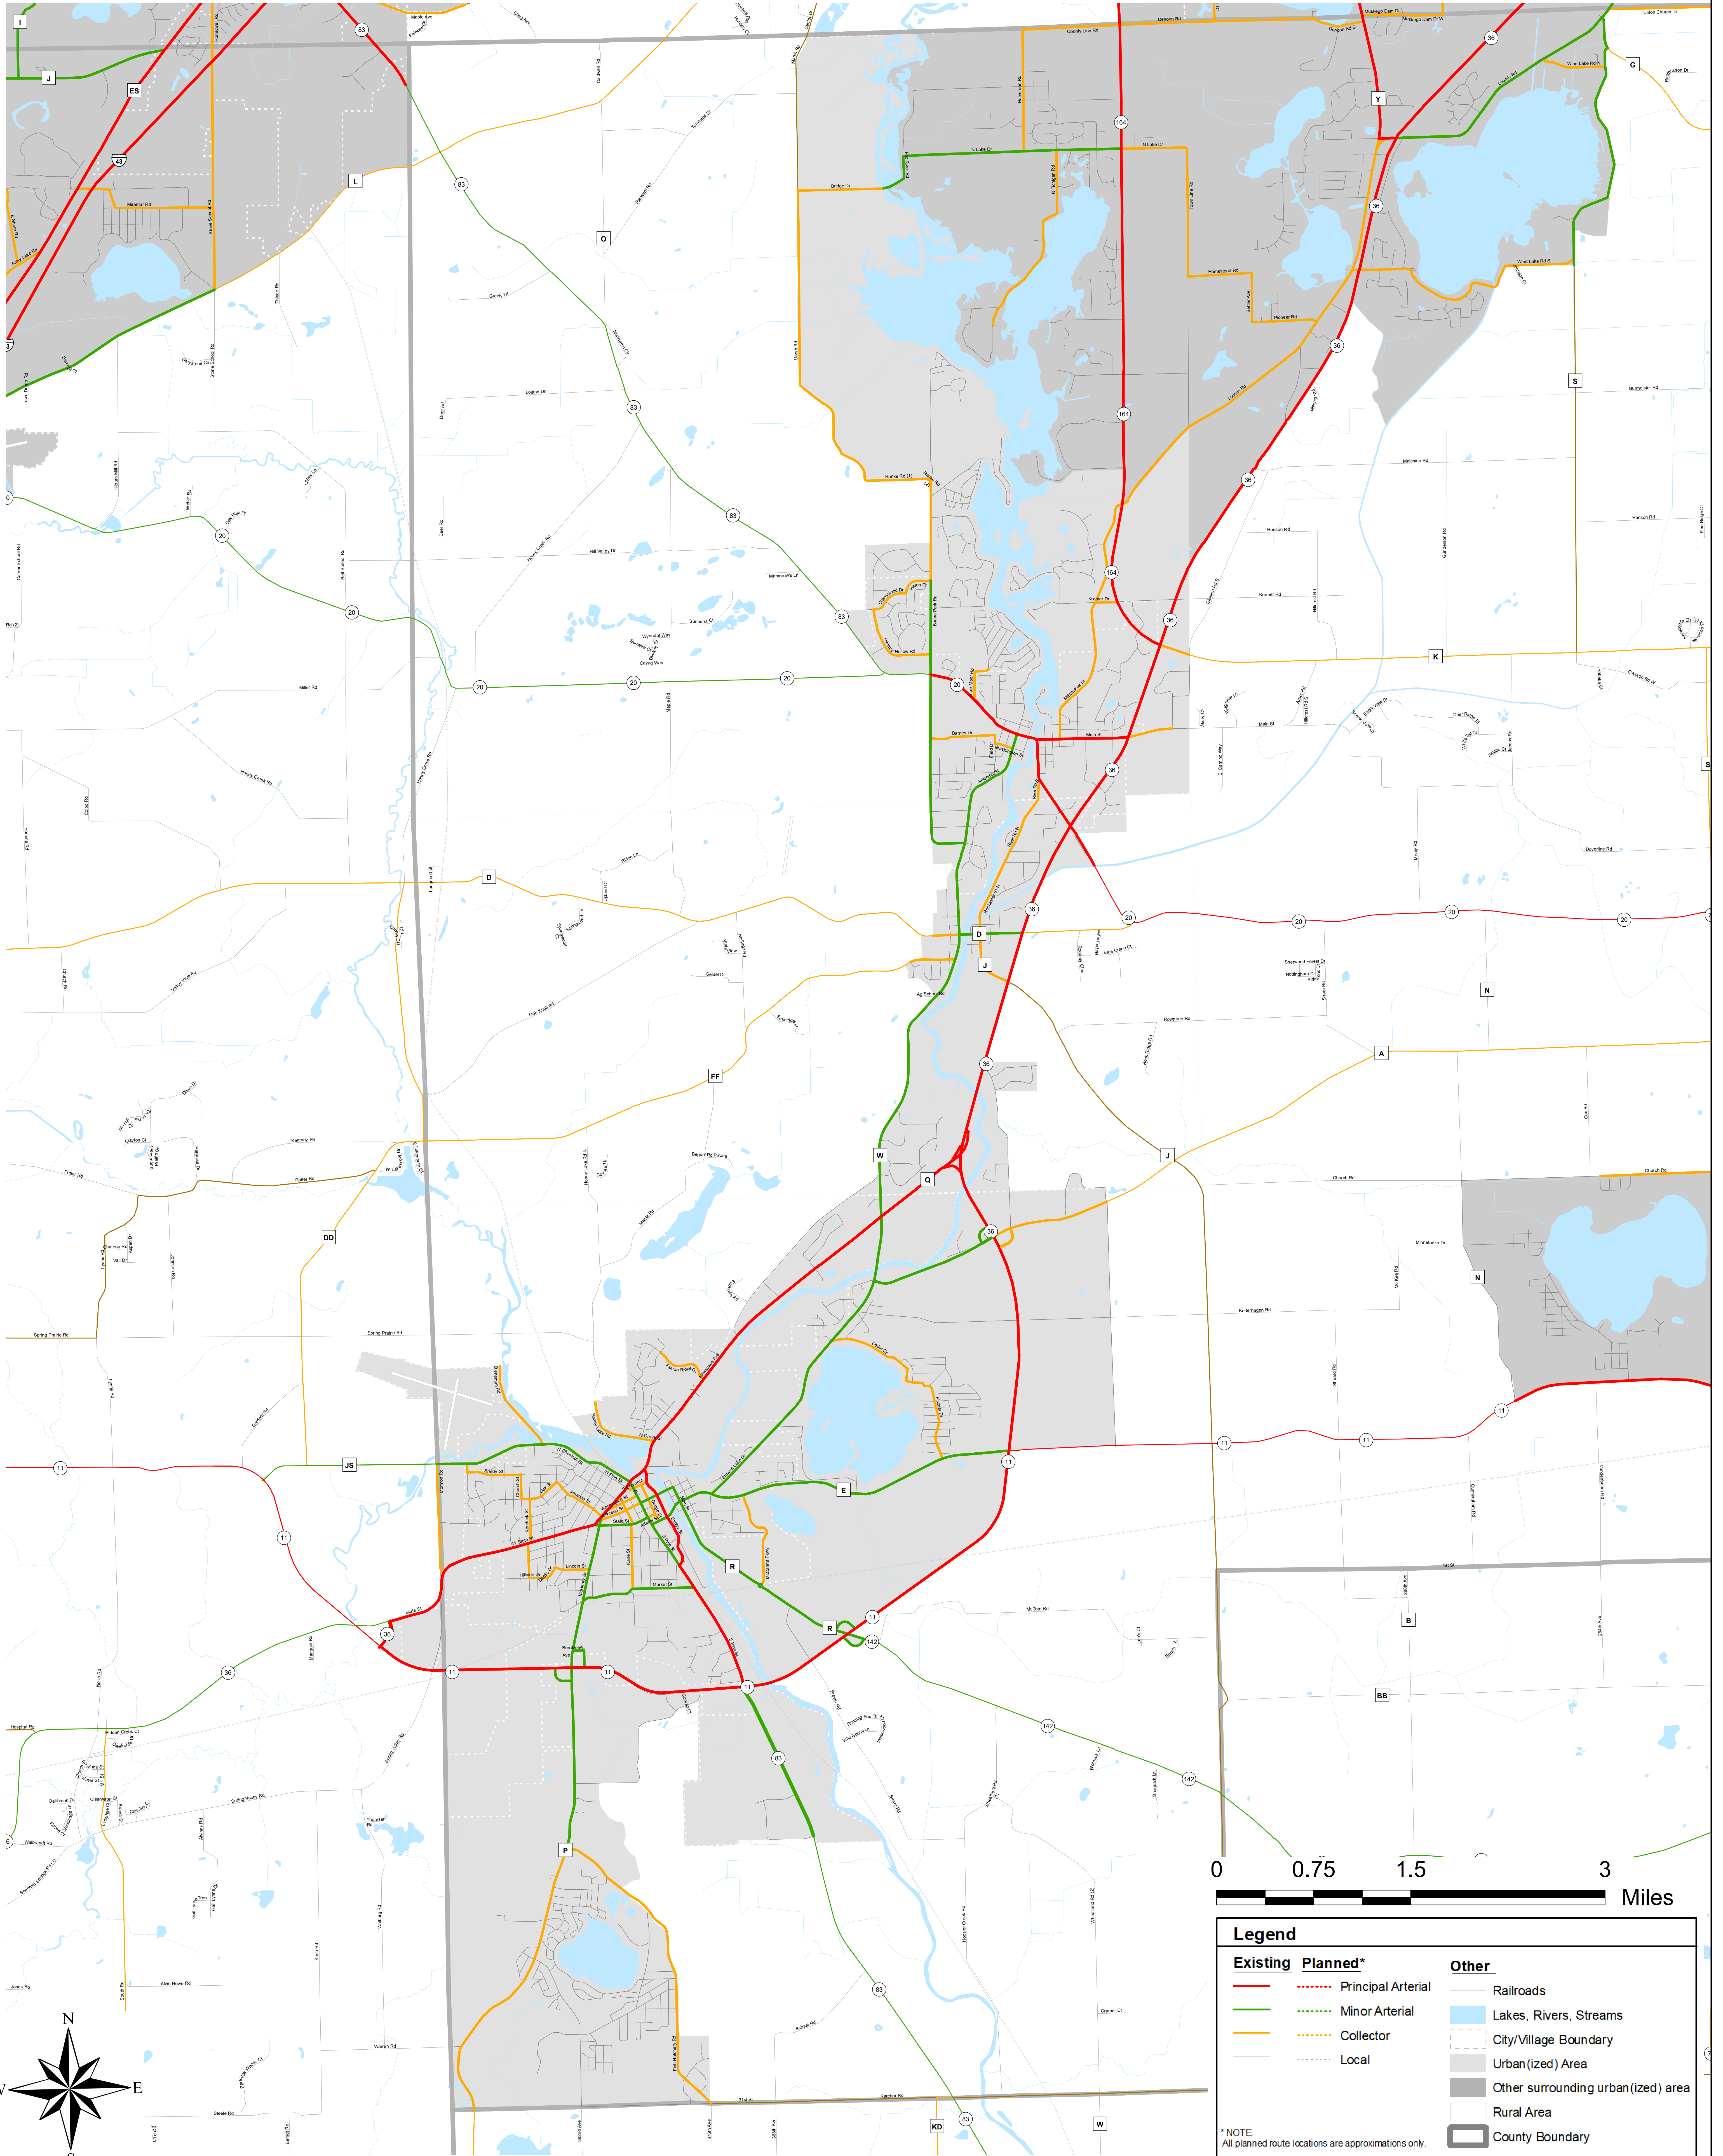

BURLINGTON / ROCHESTER / WATERFORD

Functional Classification - February 22, 2023

BURLINGTON / ROCHESTER / WATERFORD

Legend

Existing	Planned*	Other

* NOTE
All planned route locations are approximations only.