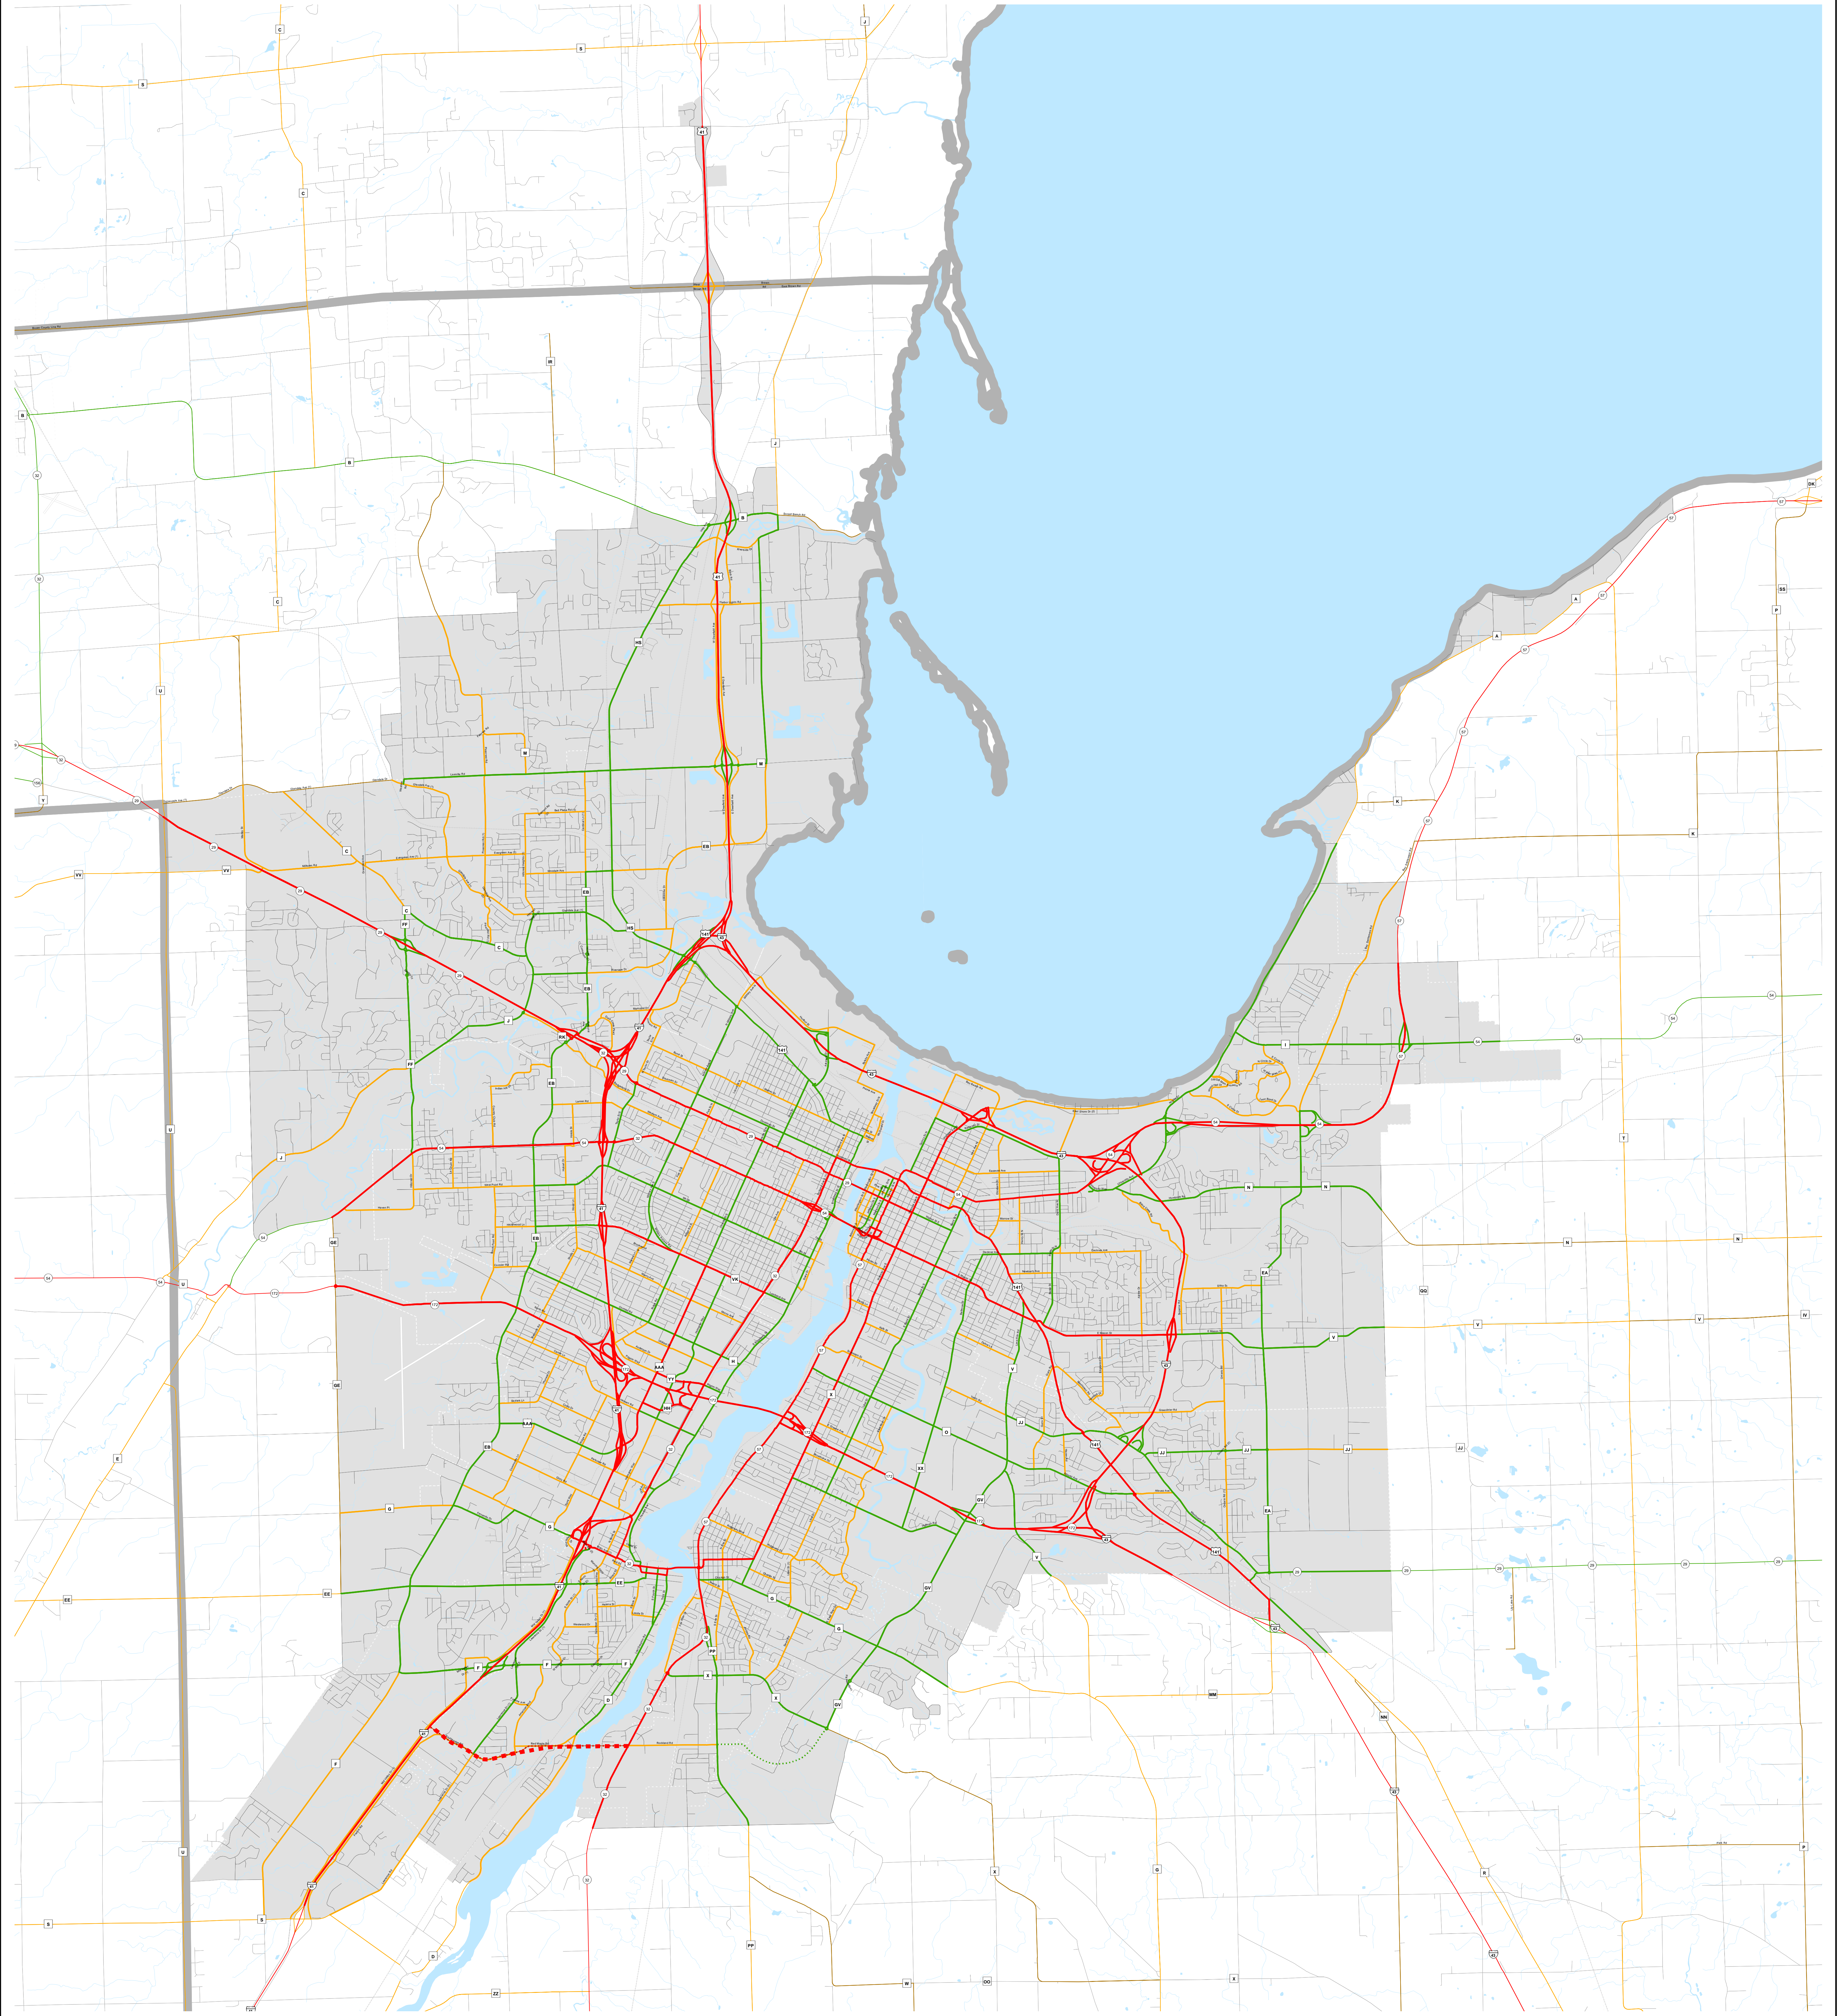

GREEN BAY

Functional Classification - December 30, 2021

GREEN BAY

Legend

Existing	Planned*	Other
	Principal Arterial	Railroads
	Minor Arterial	Lakes, Rivers, Streams
	Collector	City/Village Boundary
	Local	Urban(ized) Area
		Other surrounding urban(ized) area
		Rural Area
		County Boundary

* NOTE
All planned route locations are approximations only.