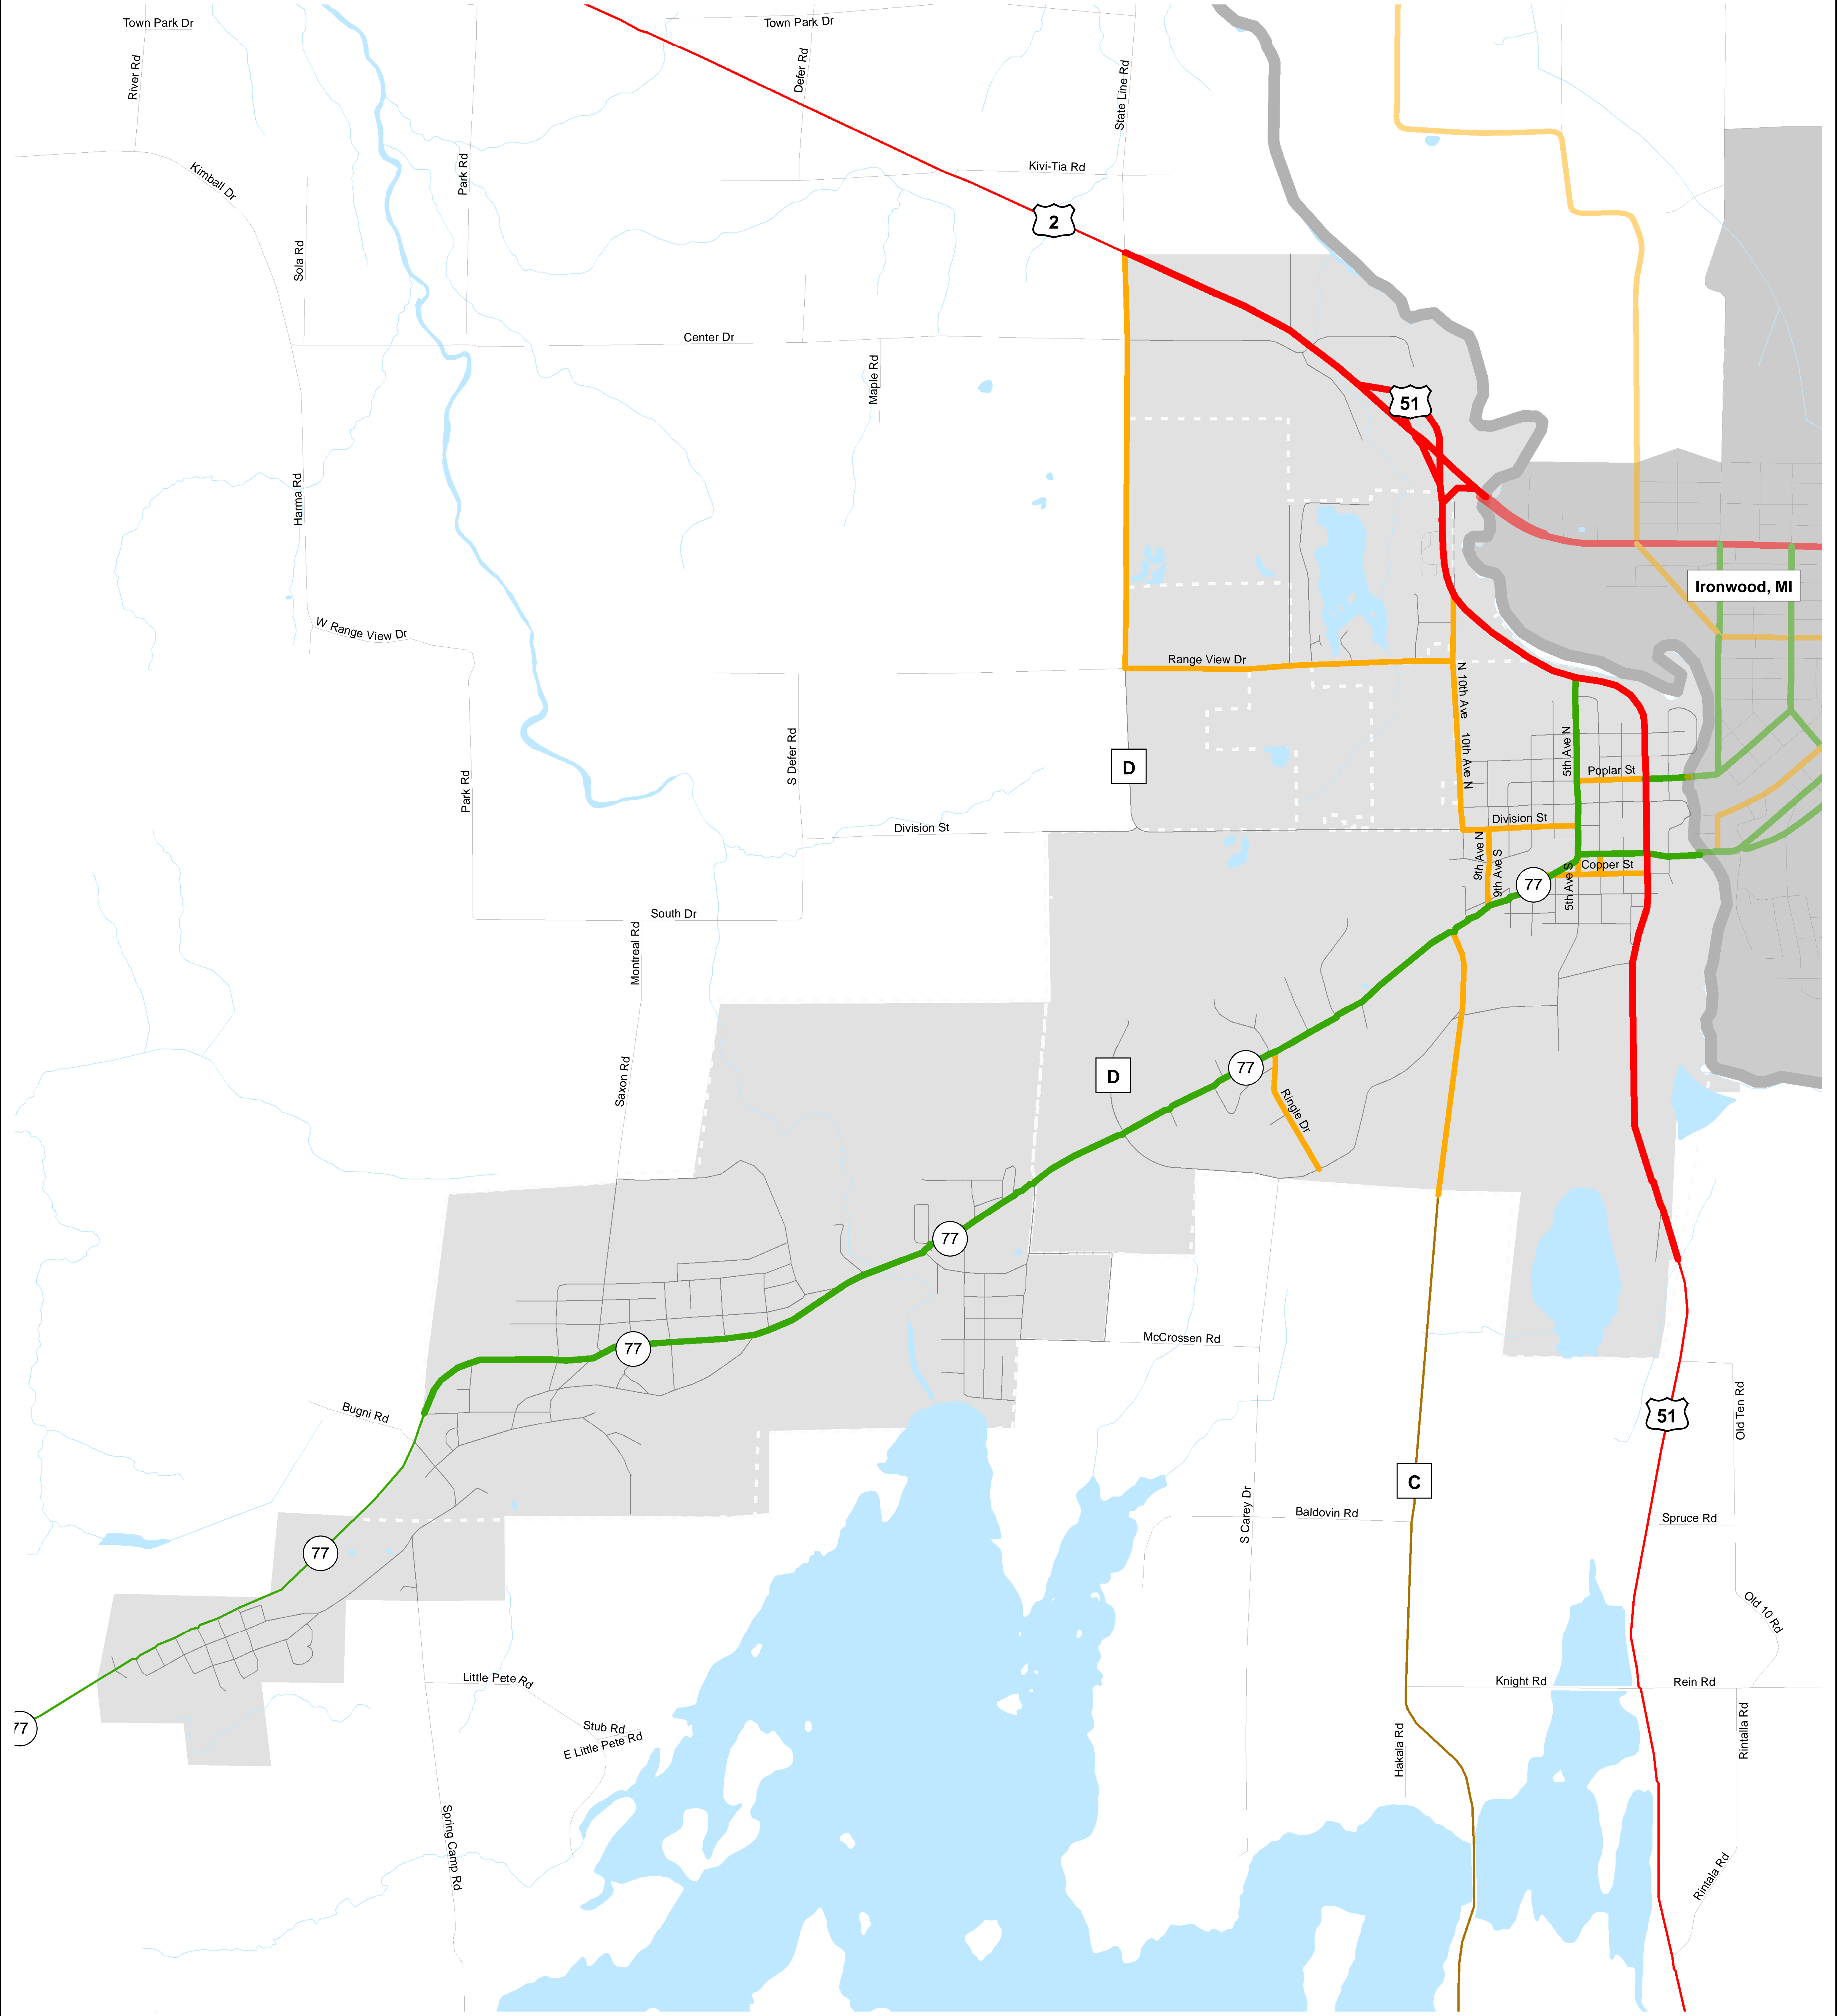

HURLEY - MONTREAL

Functional Classification - December 7, 2021

Legend		Other
Existing	Planned*	
— Principal Arterial	- - - Principal Arterial	Railroads
— Minor Arterial	- - - Minor Arterial	Lakes, Rivers, Streams
— Collector	- - - Collector	City/Village Boundary
— Local	- - - Local	Urban (ized) Area
		Other surrounding urban (ized) area
		Rural Area
		County Boundary

* NOTE
All planned route locations are approximations only.