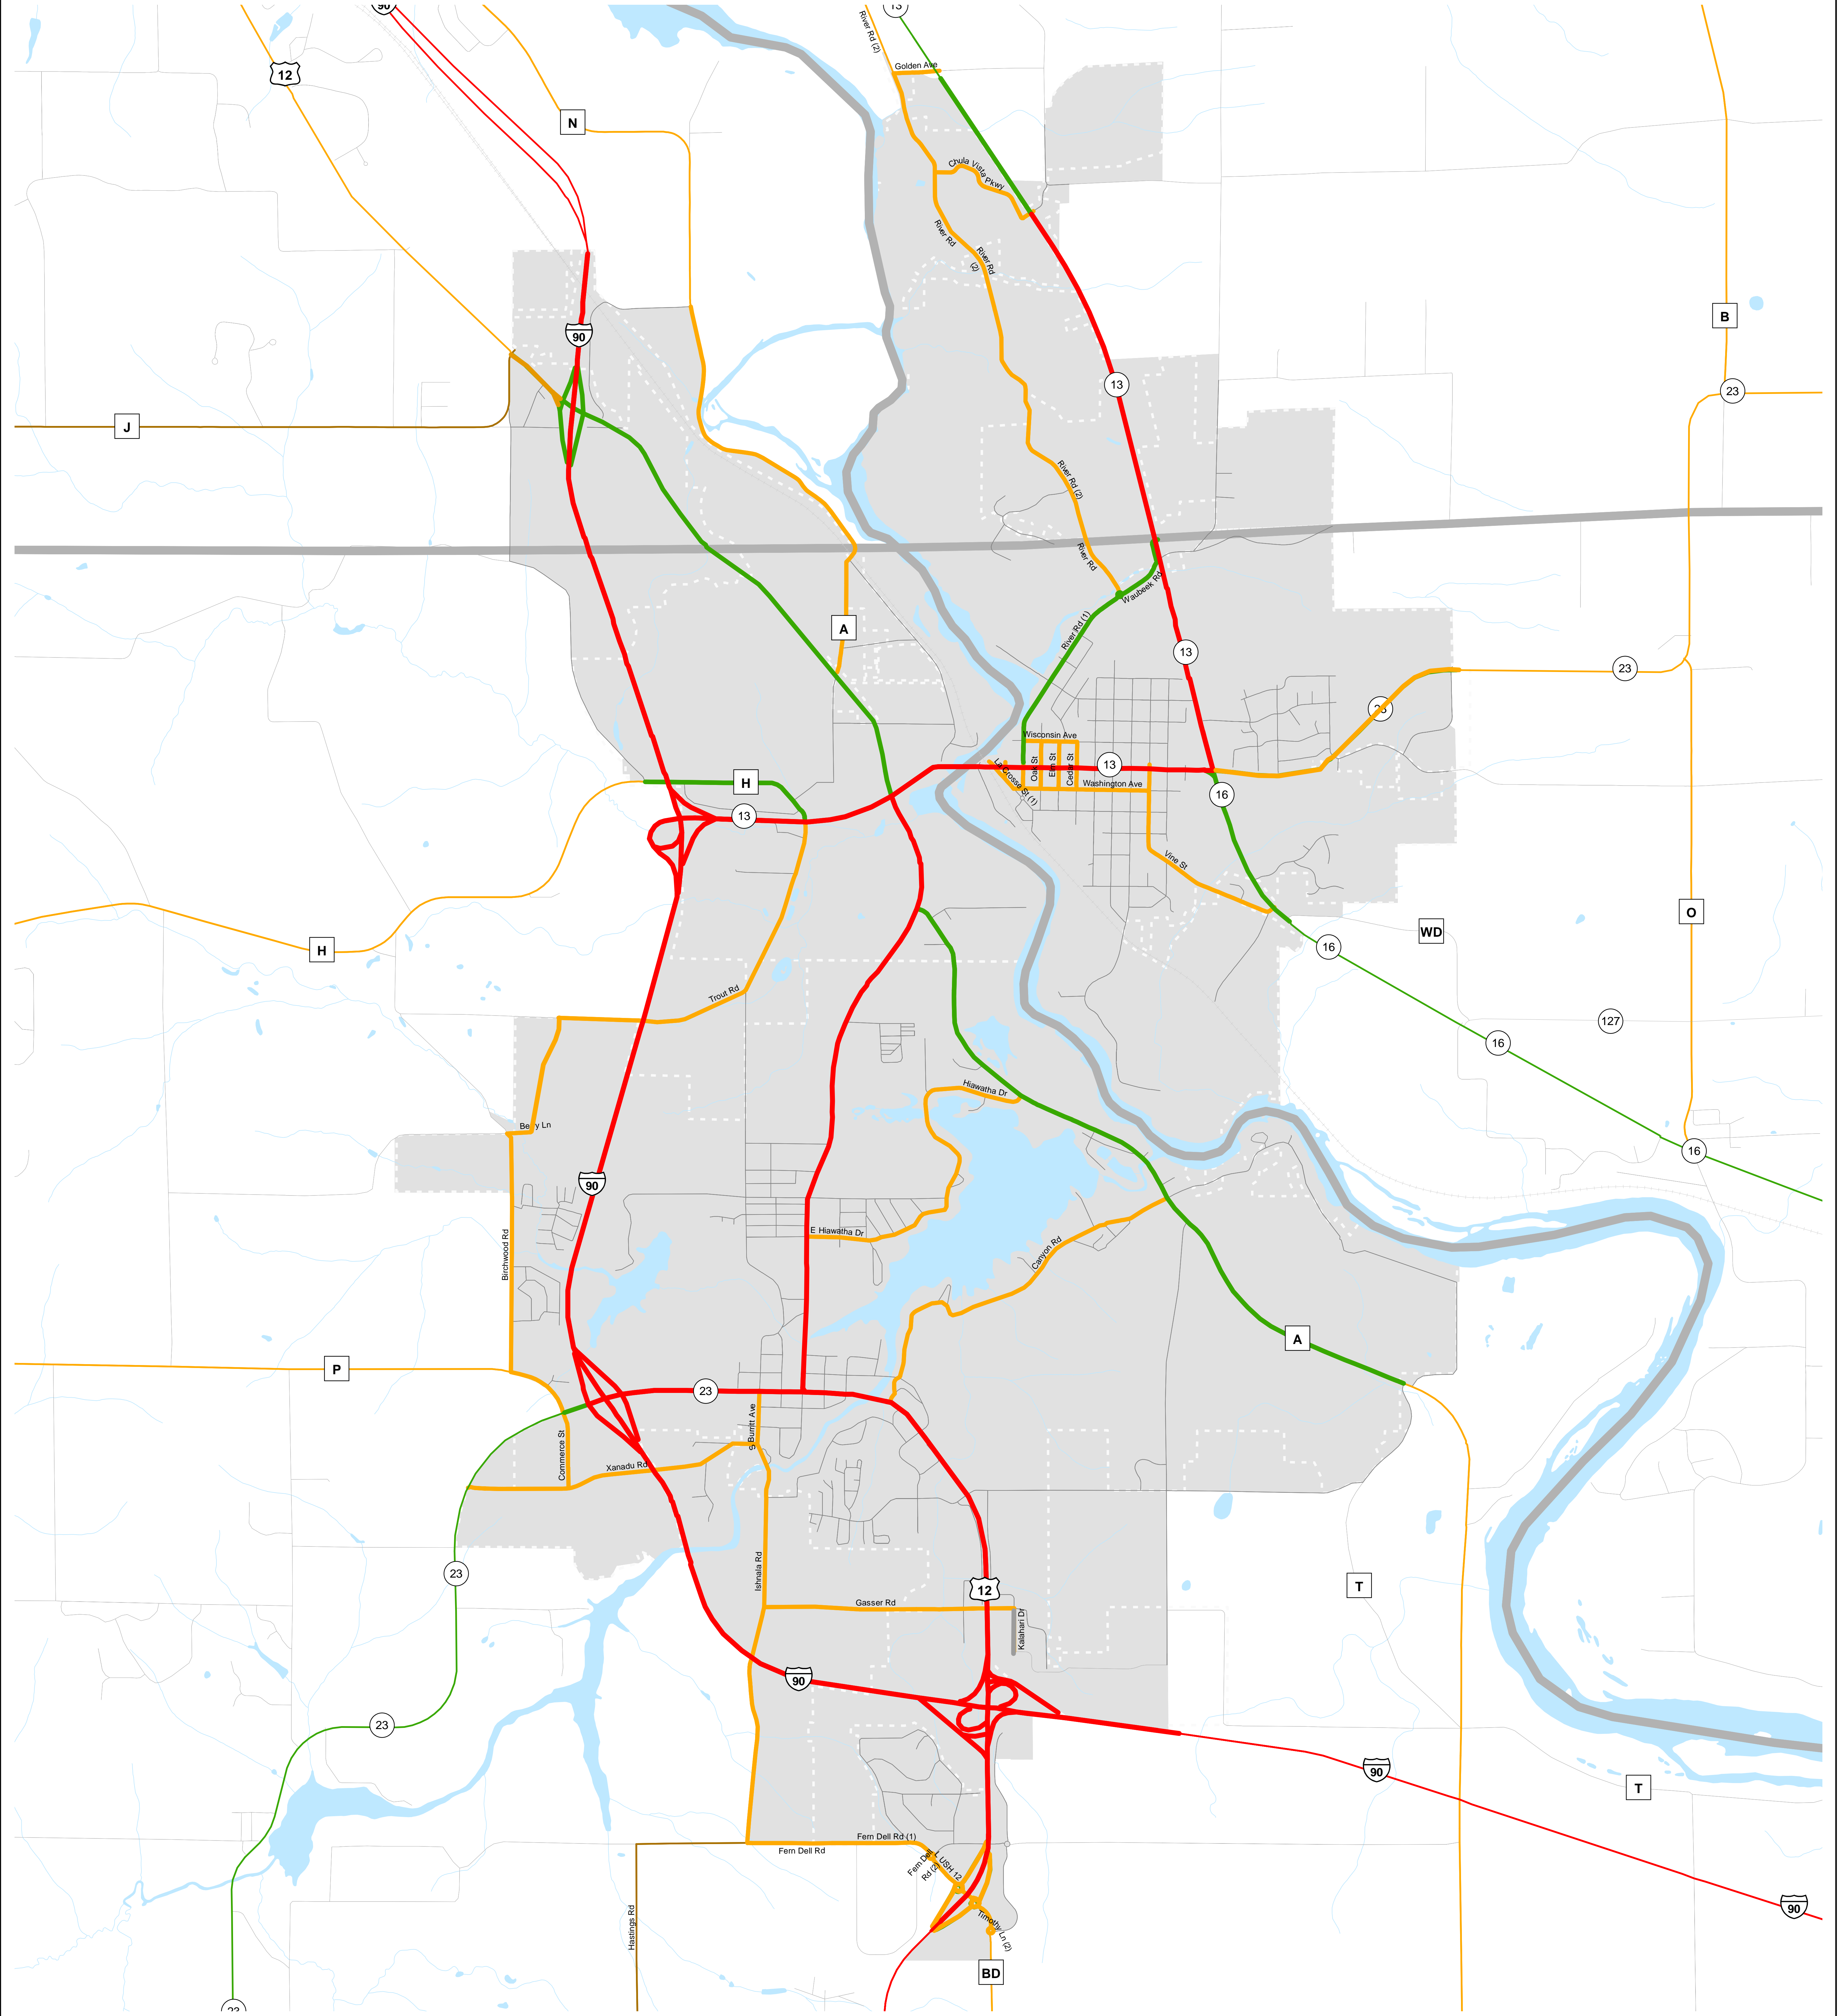

LAKE DELTON - WISCONSIN DELLS

Functional Classification - March 17, 2020

LAKE DELTON - WISCONSIN DELLS

Legend		Other
Existing	Planned*	Railroads
—	- - - - Principal Arterial	Lakes, Rivers, Streams
—	- - - - Minor Arterial	City/Village Boundary
—	- - - - Collector	Urban (ized) Area
—	- - - - Local	Other surrounding urban (ized) area
		Rural Area
		County Boundary

* NOTE
All planned route locations are approximations only.