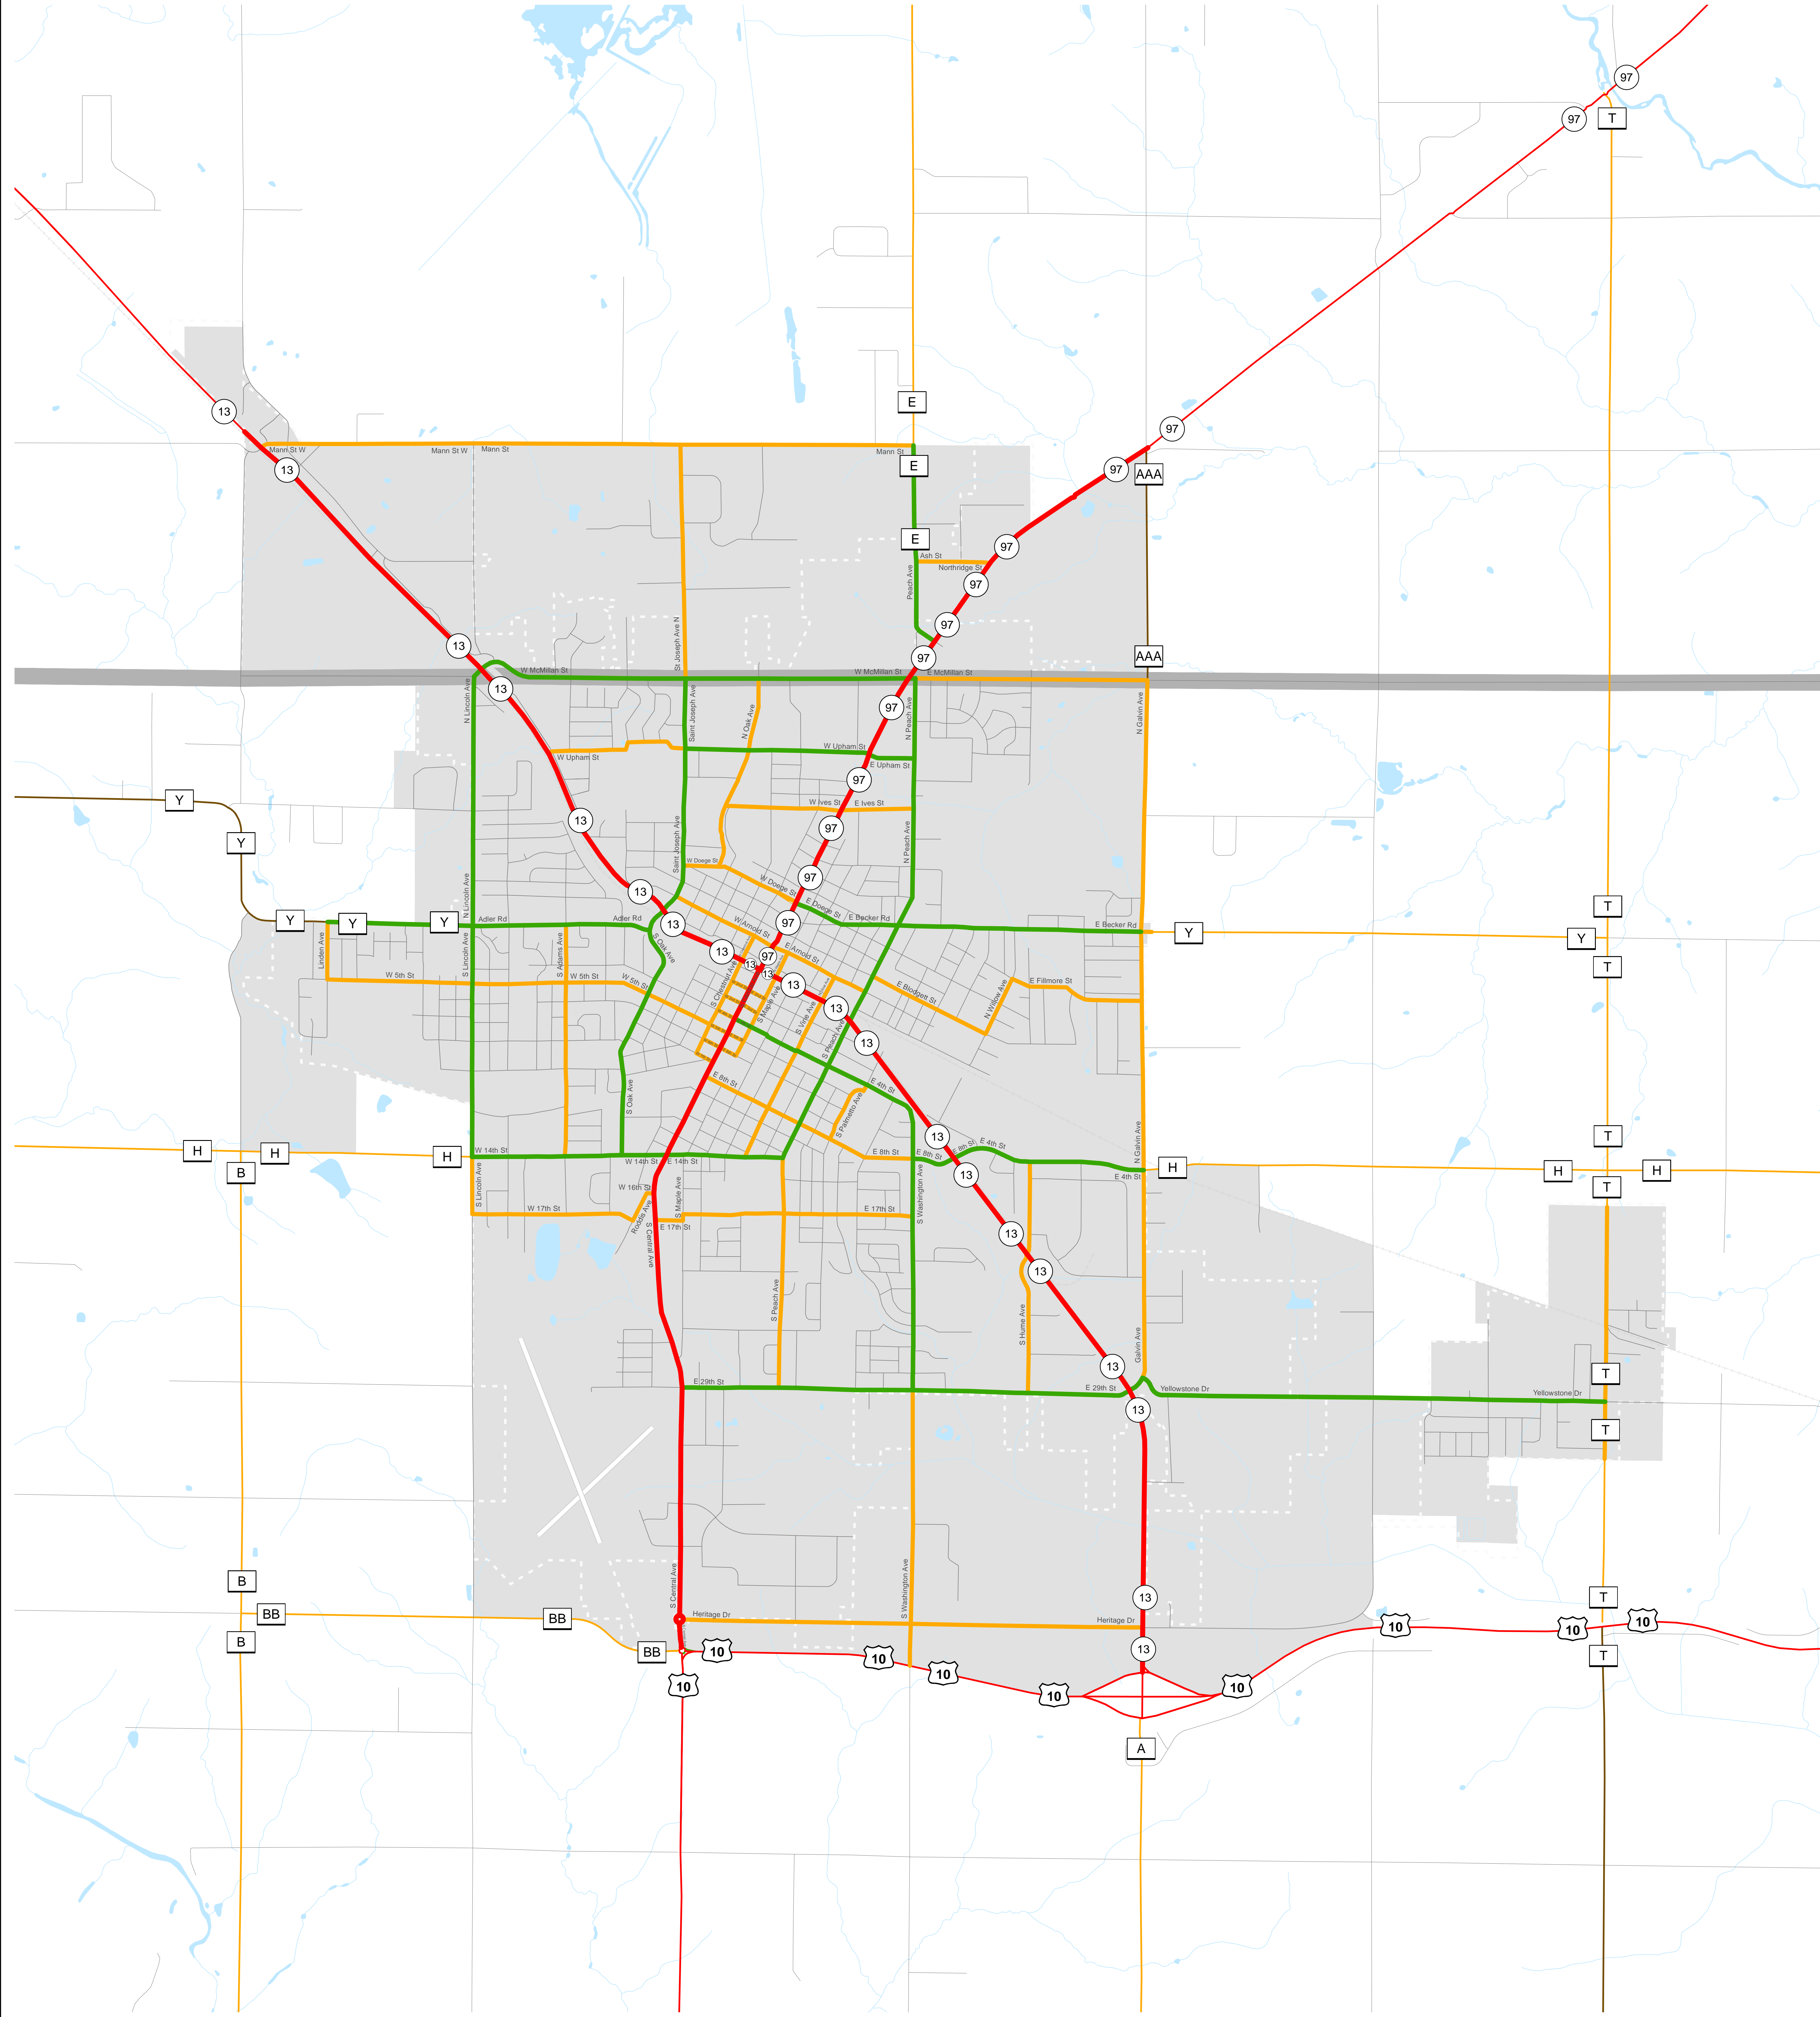

MARSHFIELD - HEWITT

Functional Classification 02/16/2017

MARSHFIELD - HEWITT

Legend		Other	
Existing	Planned*	Railroads	Lakes, Rivers, Streams
	Principal Arterial	City/Village Boundary	Urban(ized) Area
	Minor Arterial	Other surrounding urban(ized) area	Rural Area
	Collector	County Boundary	
	Local		

* NOTE: All planned route locations are approximations only.