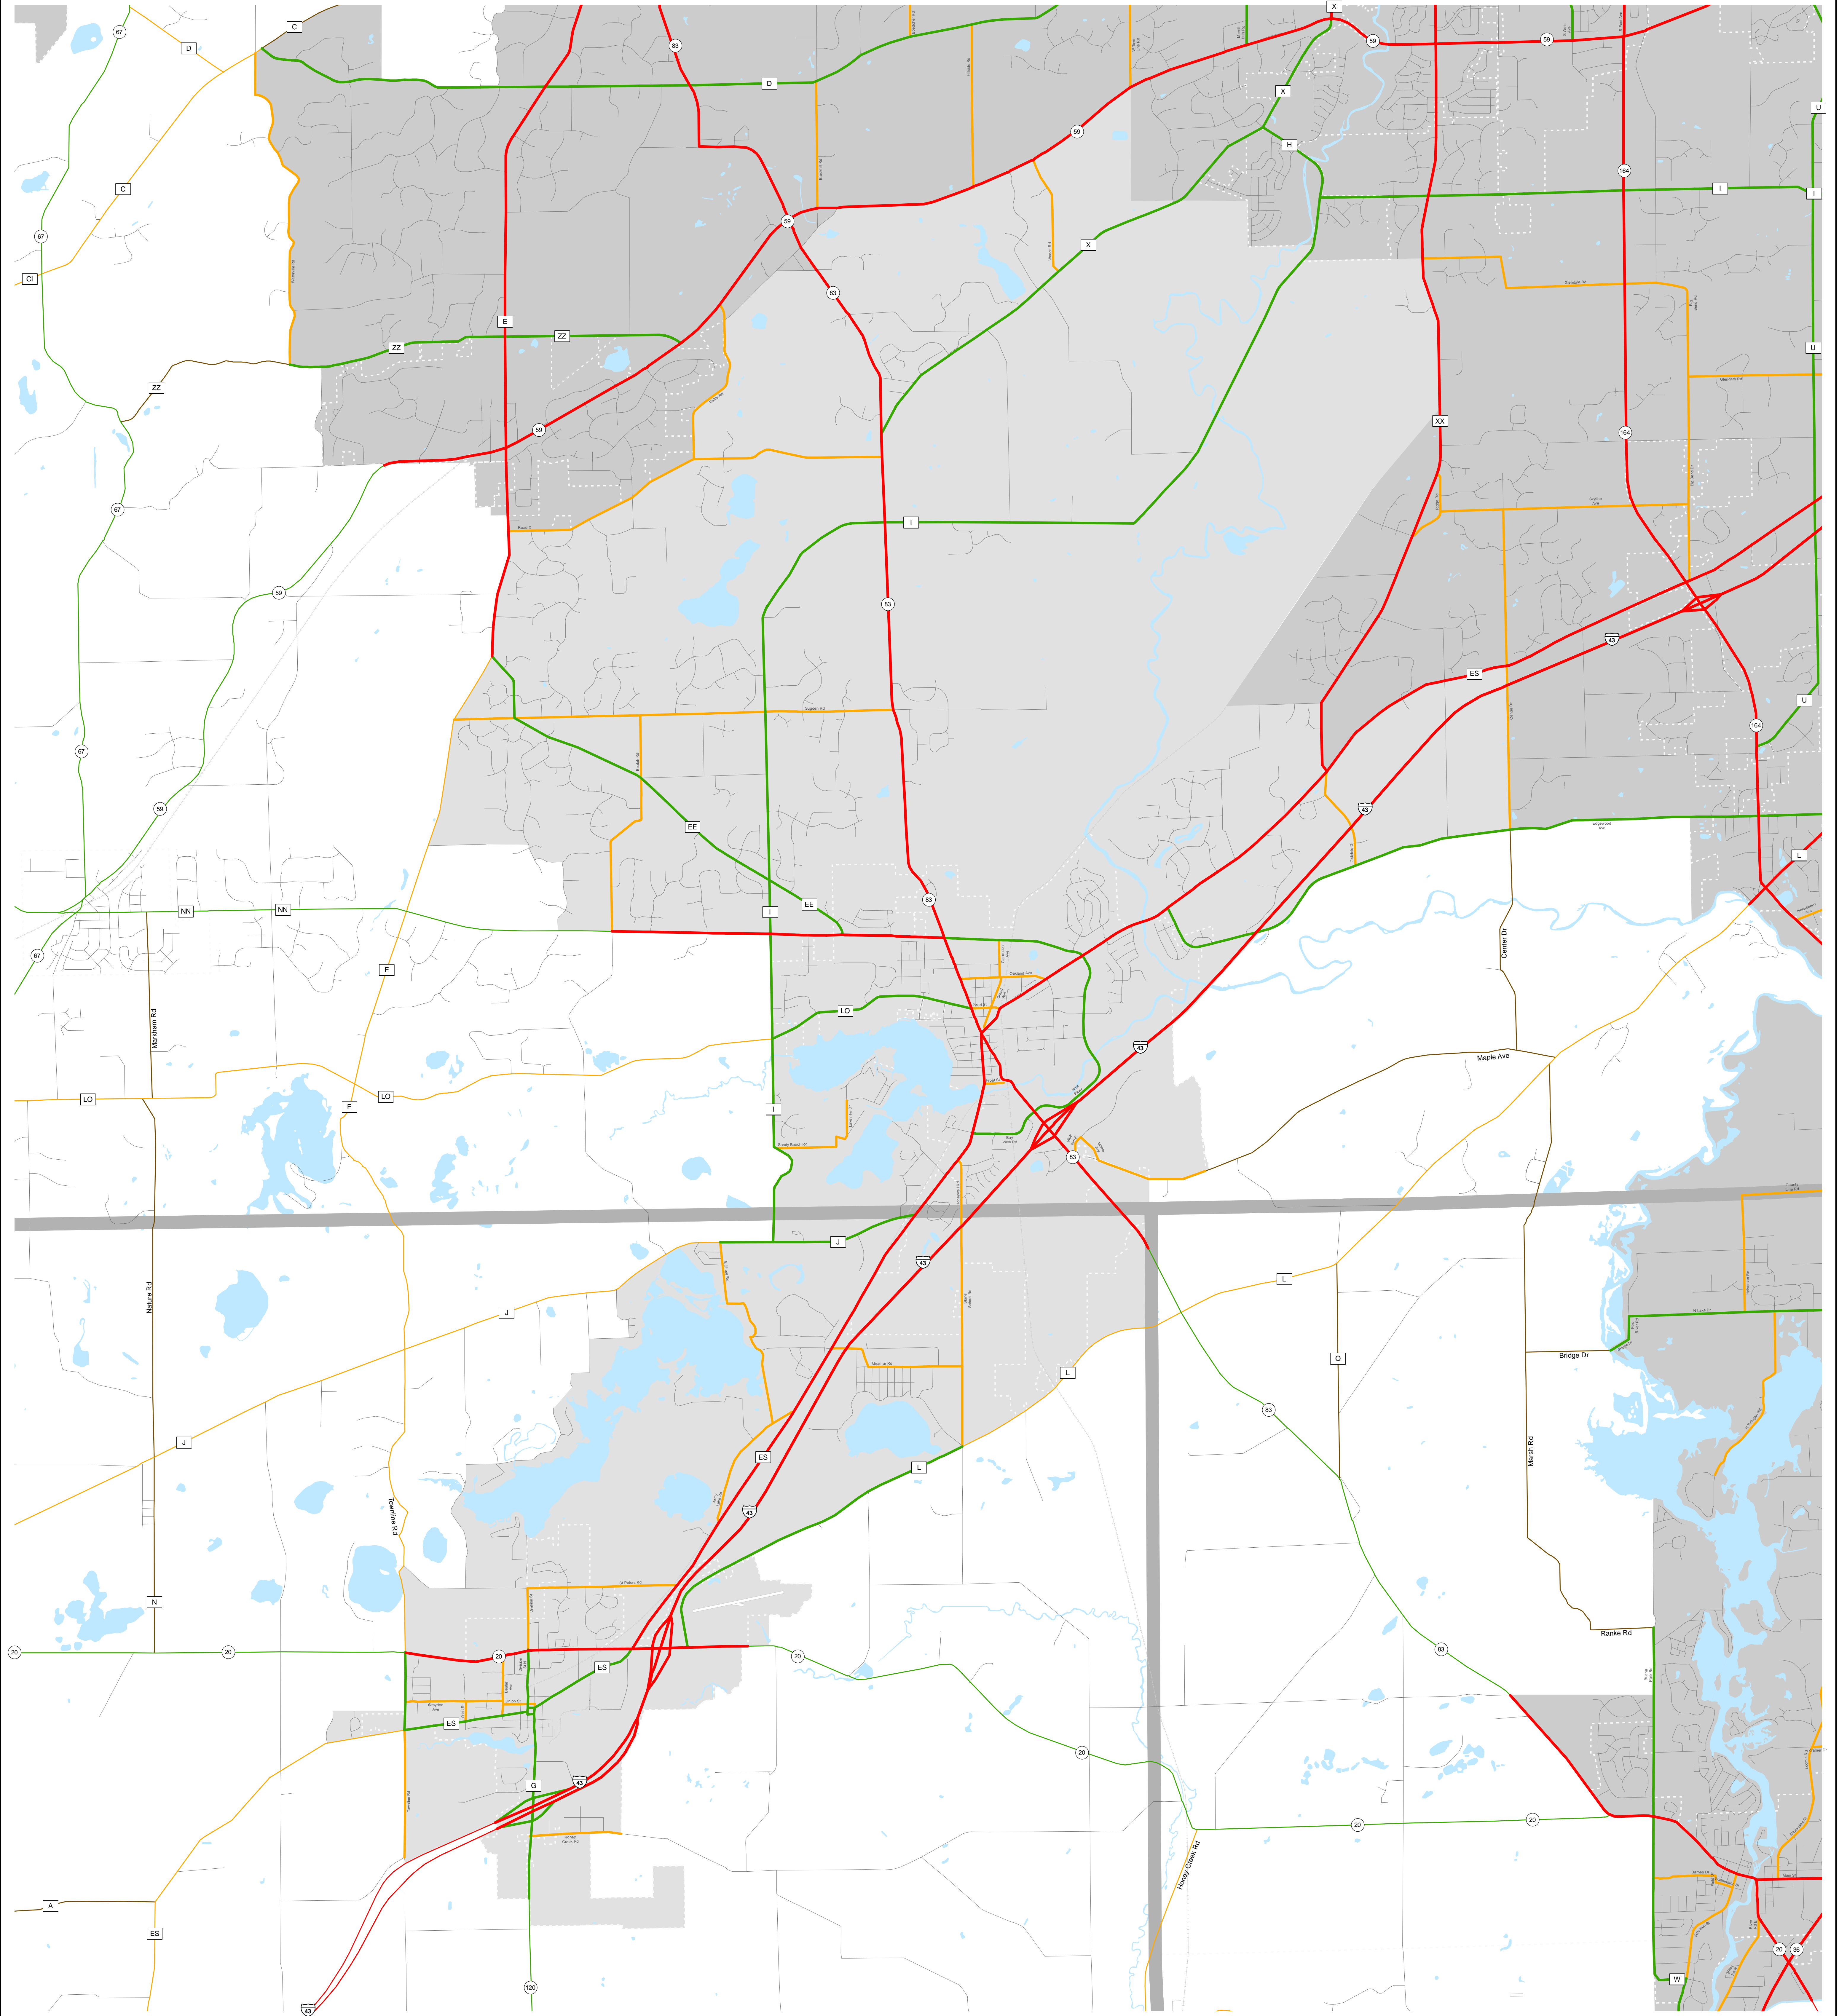

MUKWONAGO / EAST TROY

Functional Classification 12/31/2009

MUKWONAGO / EAST TROY

Legend

Existing Planned* Principal Arterial	Minor Arterial	Collector	Local	Railroads	Lakes, Rivers, Streams	City and Village Boundary	Urbanized Area	Other surrounding urbanized areas	Rural Area	County Boundary

* NOTE: All planned route locations are approximations only.