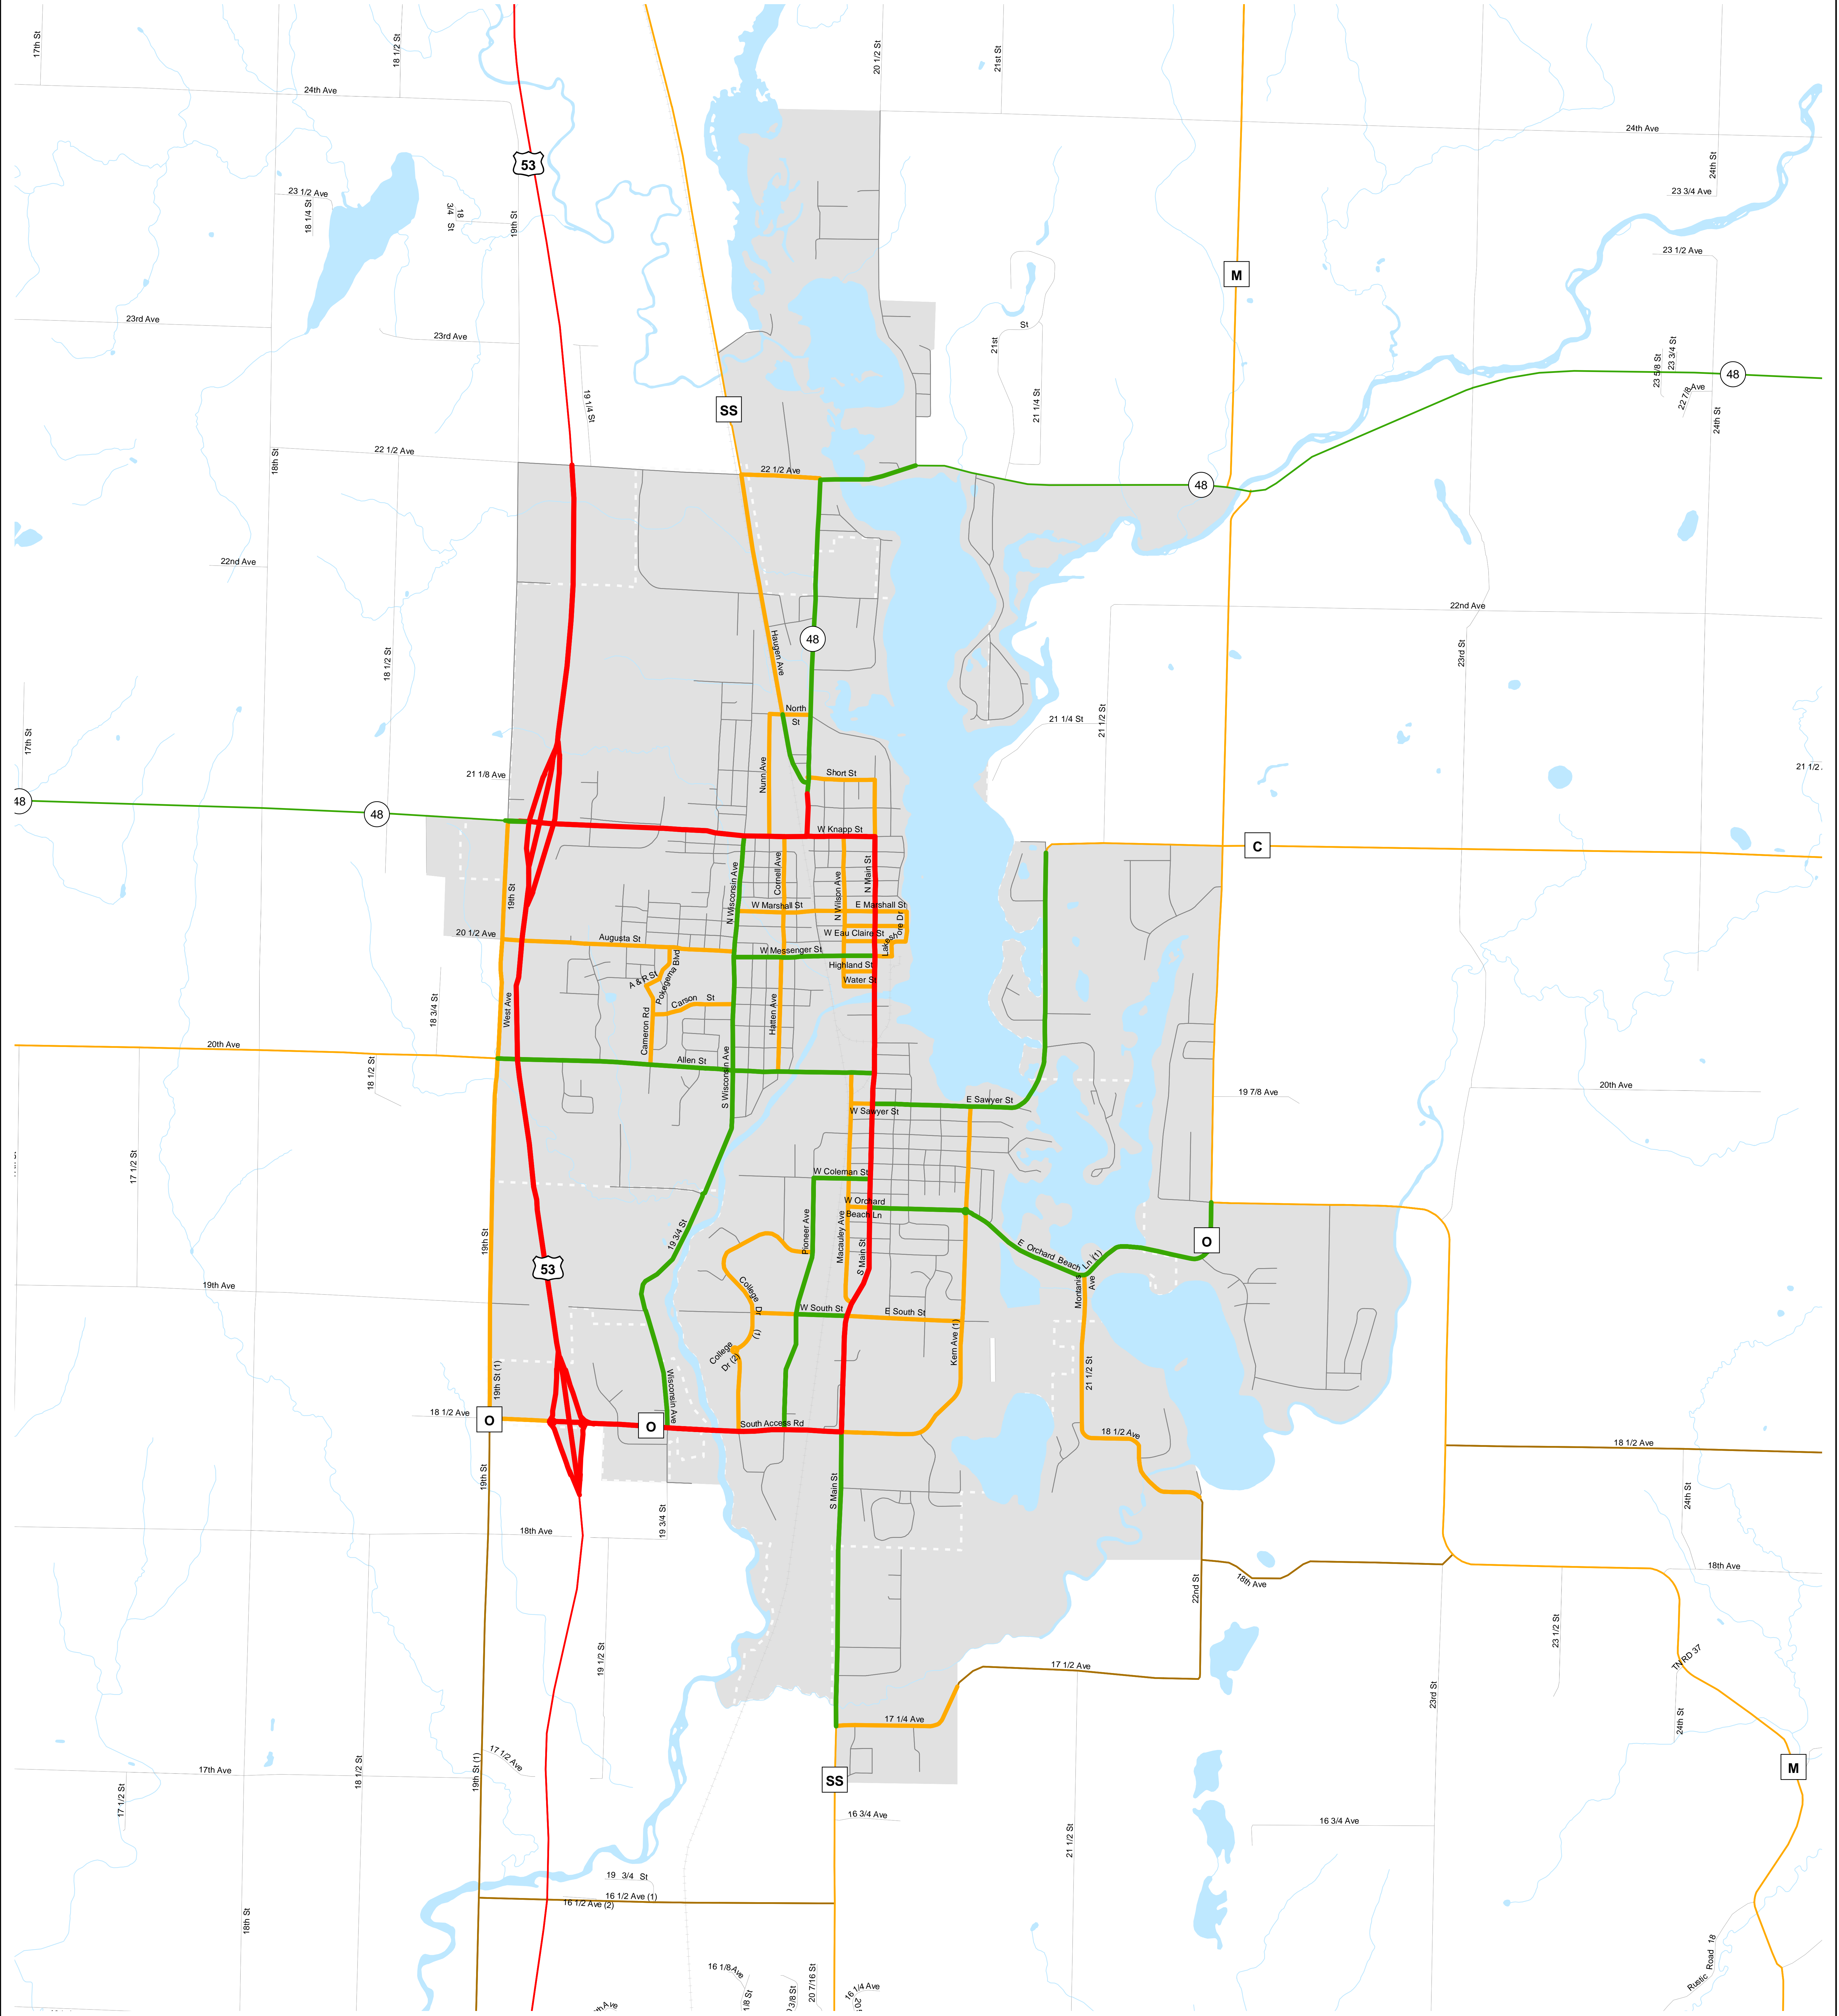

RICE LAKE

Functional Classification - April 29, 2019

RICE LAKE

Legend		Other
Existing	Planned*	Railroads
		Lakes, Rivers, Streams
		City/Village Boundary
		Urban(ized) Area
		Other surrounding urban(ized) area
		Rural Area
		County Boundary

* NOTE
All planned route locations are approximations only.