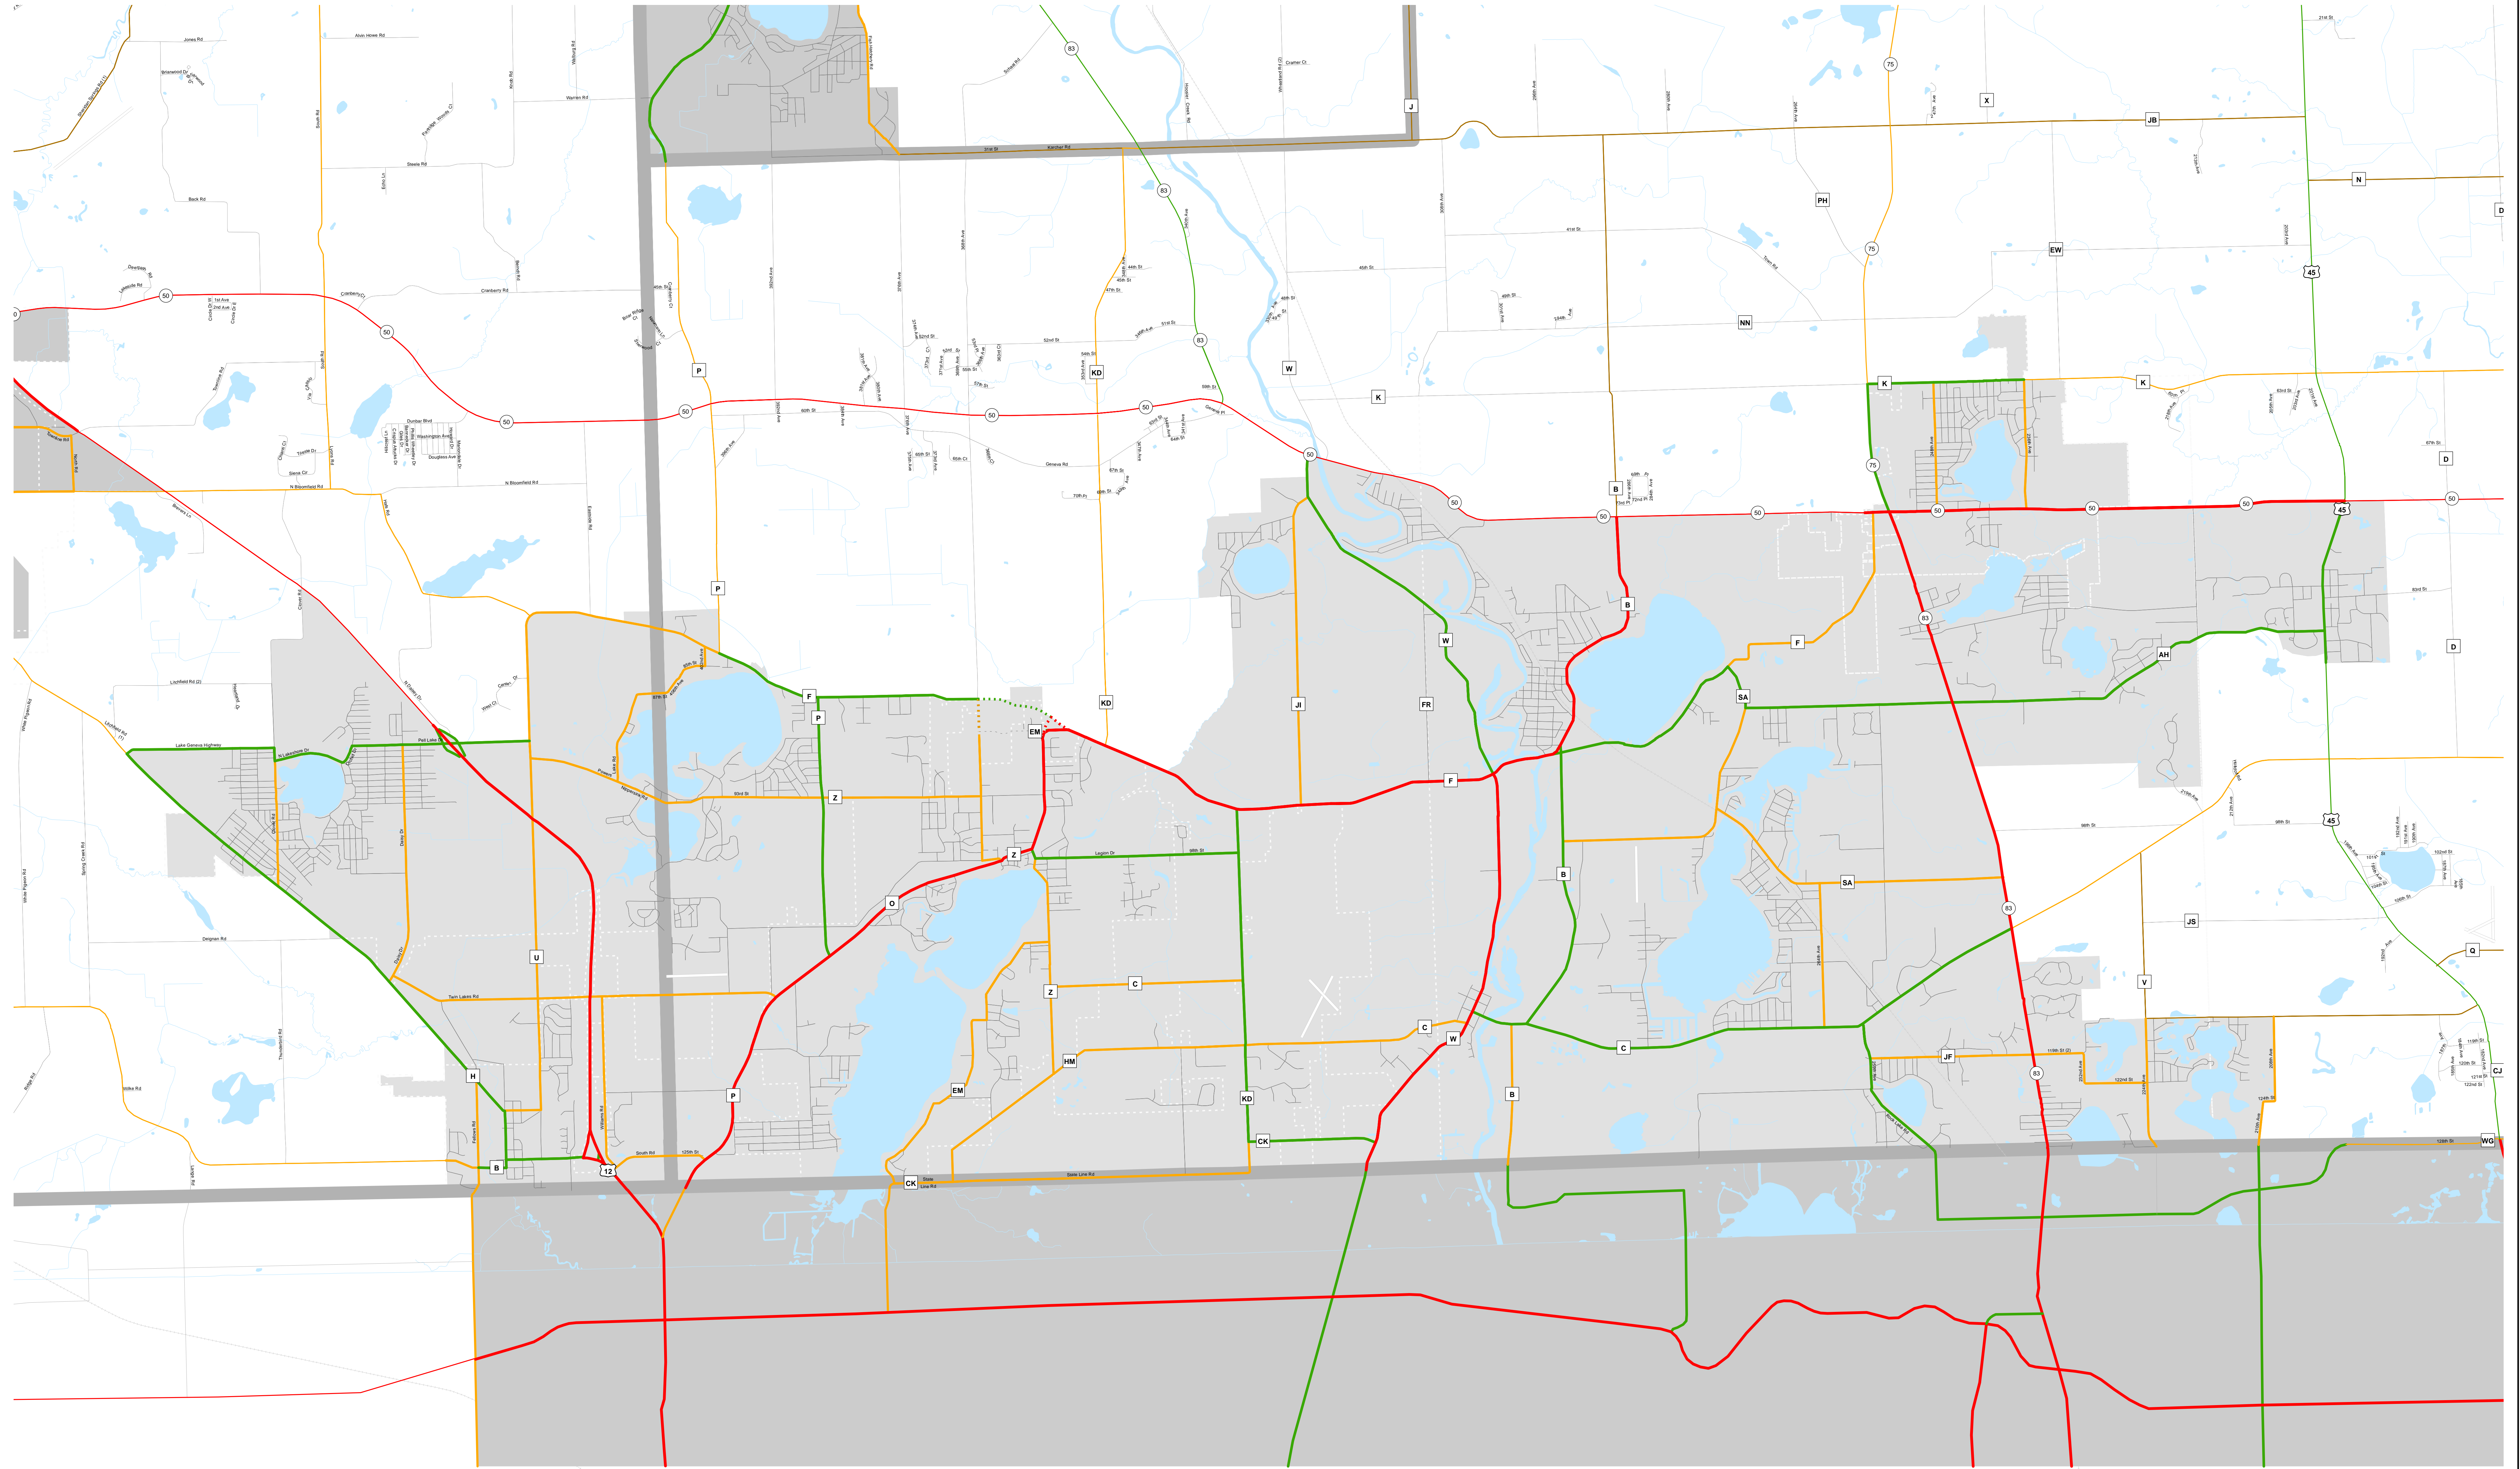

# ROUND LAKE BEACH

## Functional Classification - May 24, 2019

ROUND LAKE BEACH

Existing		Planned*		Other	
	Principal Arterial		Principal Arterial		Railroads
	Minor Arterial		Minor Arterial		Lakes, Rivers, Streams
	Collector		Collector		City/Village Boundary
	Local		Local		Urban (ized) Area
					Other surrounding urban (ized) area
					Rural Area
					County Boundary

\* NOTE:  
All planned route locations are approximations only.

The information on these maps and produced from these maps was created for the official use of the Wisconsin Department of Transportation (WisDOT). Any other use, while not prohibited, is the sole responsibility of the user. WisDOT expressly disclaims all liability regarding fitness of use of the information for other than official WisDOT business.