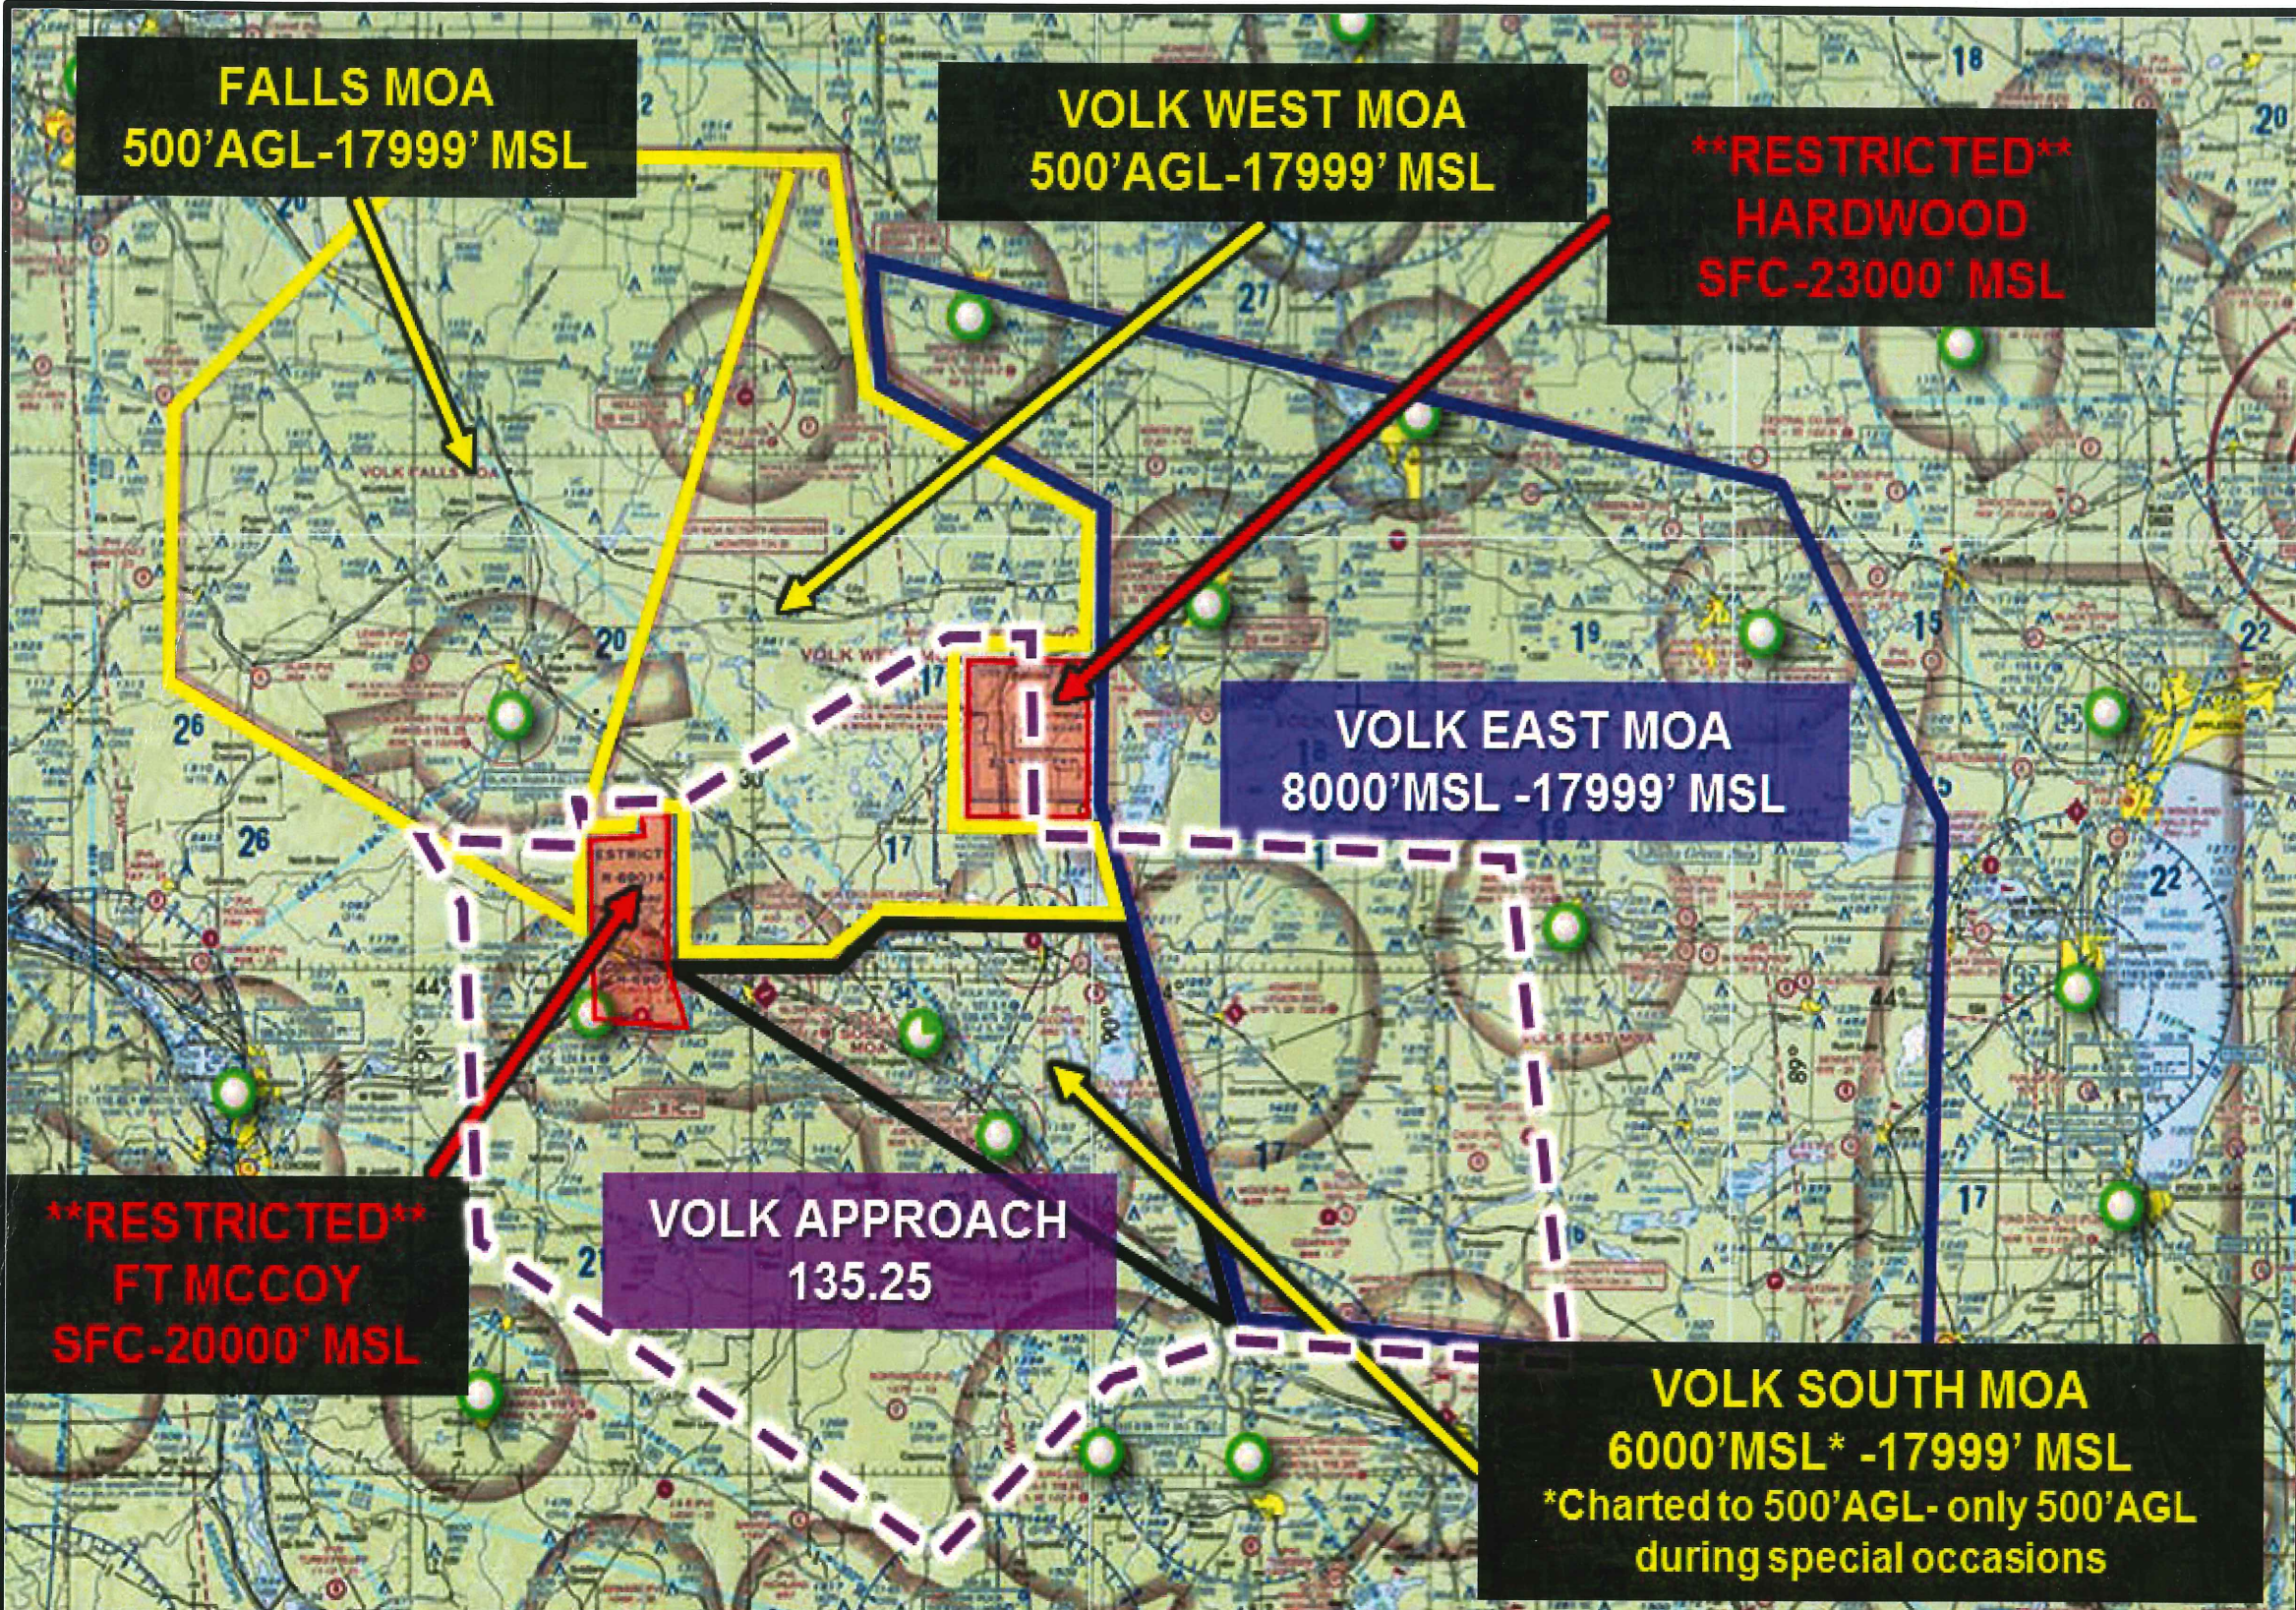

Volk Military Operations Areas (MOA):

FALLS MOA
500'AGL-17999' MSL

VOLK WEST MOA
500'AGL-17999' MSL

****RESTRICTED****
HARDWOOD
SFC-23000' MSL

VOLK EAST MOA
8000'MSL -17999' MSL

****RESTRICTED****
FT MCCOY
SFC-20000' MSL

VOLK APPROACH
135.25

VOLK SOUTH MOA
6000'MSL* -17999' MSL
*Charted to 500'AGL- only 500'AGL during special occasions

CONTACT INFORMATION:

Volk Field ANGB: 800-972-8673
<https://www.facebook.com/VolkFieldANGB/>

Volk Approach Control (RAPCON):
-Recorded Line 608-427-1779
-Sup Desk 608-427-1381

Volk Tower:
-Recorded Line 608-427-1362
-Sup Desk 608-427-1259

FREQUENCIES:

Airspace Info:	134.35
Volk ATIS:	120.475
Volk Approach:	135.25
Volk Tower:	127.5
ZMP Ctr (W-NW of VOK):	128.6
ZMP Ctr (NE of VOK):	124.4
ZAU Ctr (SW of VOK):	125.05
MKE Apch (E of VOK):	127.0
MSN Apch (S-SE of VOK):	135.45
Hardwood Range:	132.025
Ft McCoy Range:	123.45

ATCAA Top Altitude varies

NOT FOR NAVIGATION