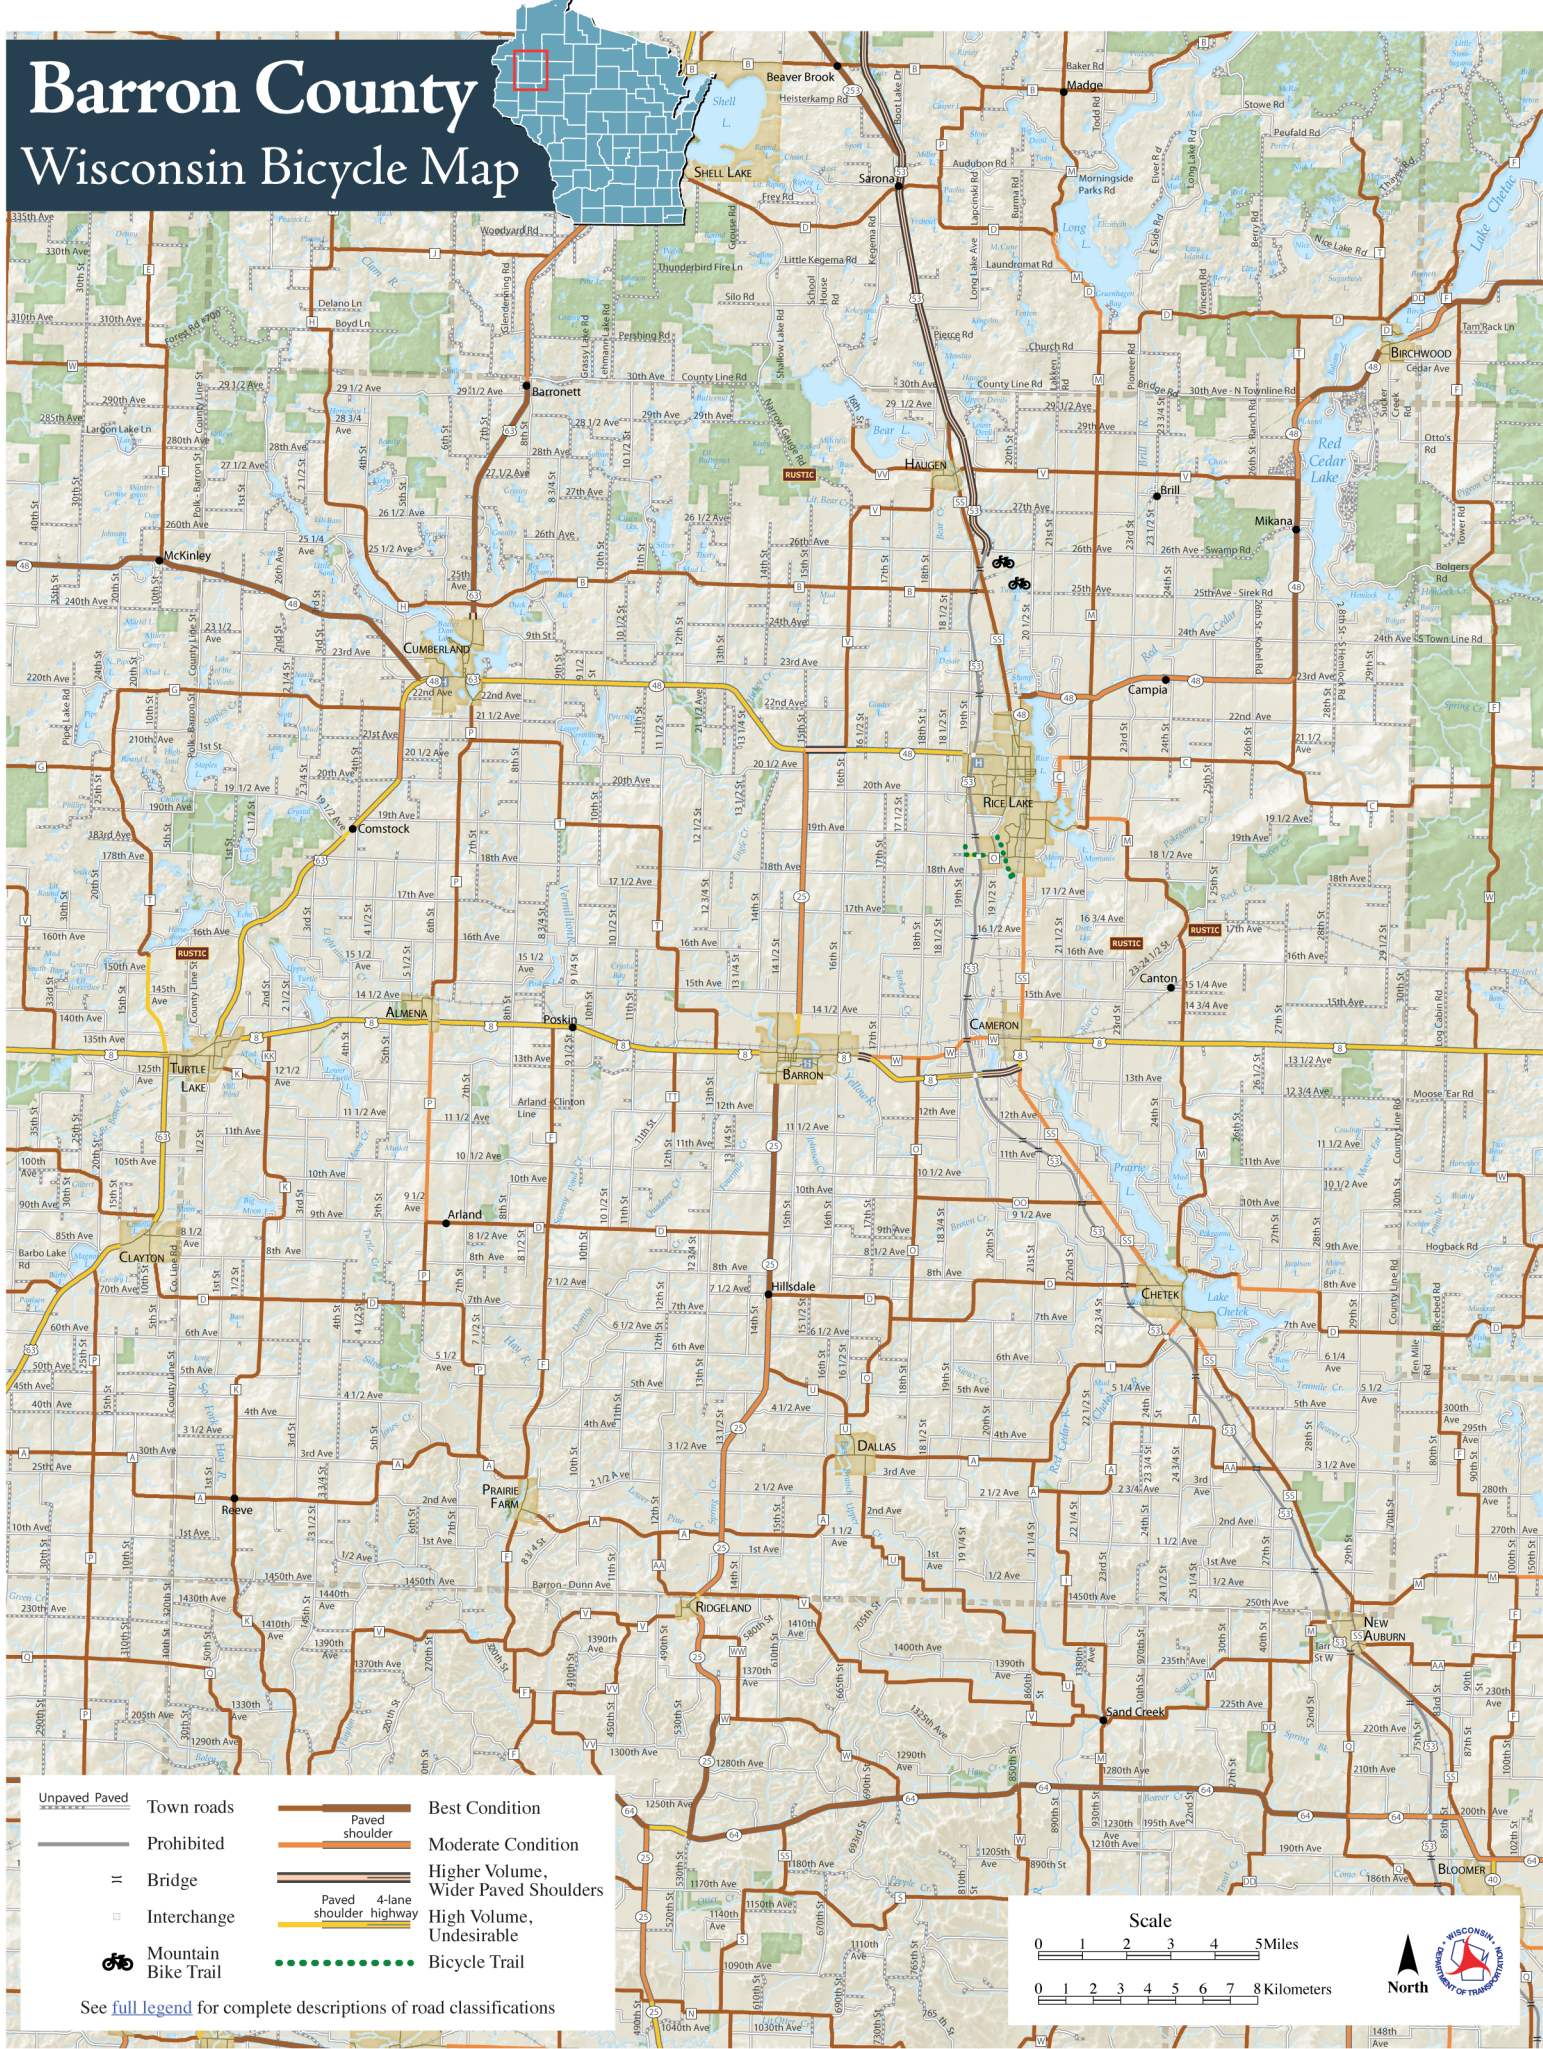

# Barron County Wisconsin Bicycle Map

- |  |               |  |                     |  |                               |  |                                      |
|--|---------------|--|---------------------|--|-------------------------------|--|--------------------------------------|
|  | Unpaved Paved |  | Town roads          |  | Paved shoulder                |  | Best Condition                       |
|  | Prohibited    |  | Bridge              |  | Paved 4-lane shoulder highway |  | Moderate Condition                   |
|  | Interchange   |  | Mountain Bike Trail |  |                               |  | Higher Volume, Wider Paved Shoulders |
|  |               |  |                     |  |                               |  | High Volume, Undesirable             |
|  |               |  |                     |  |                               |  | Bicycle Trail                        |

See [full legend](#) for complete descriptions of road classifications