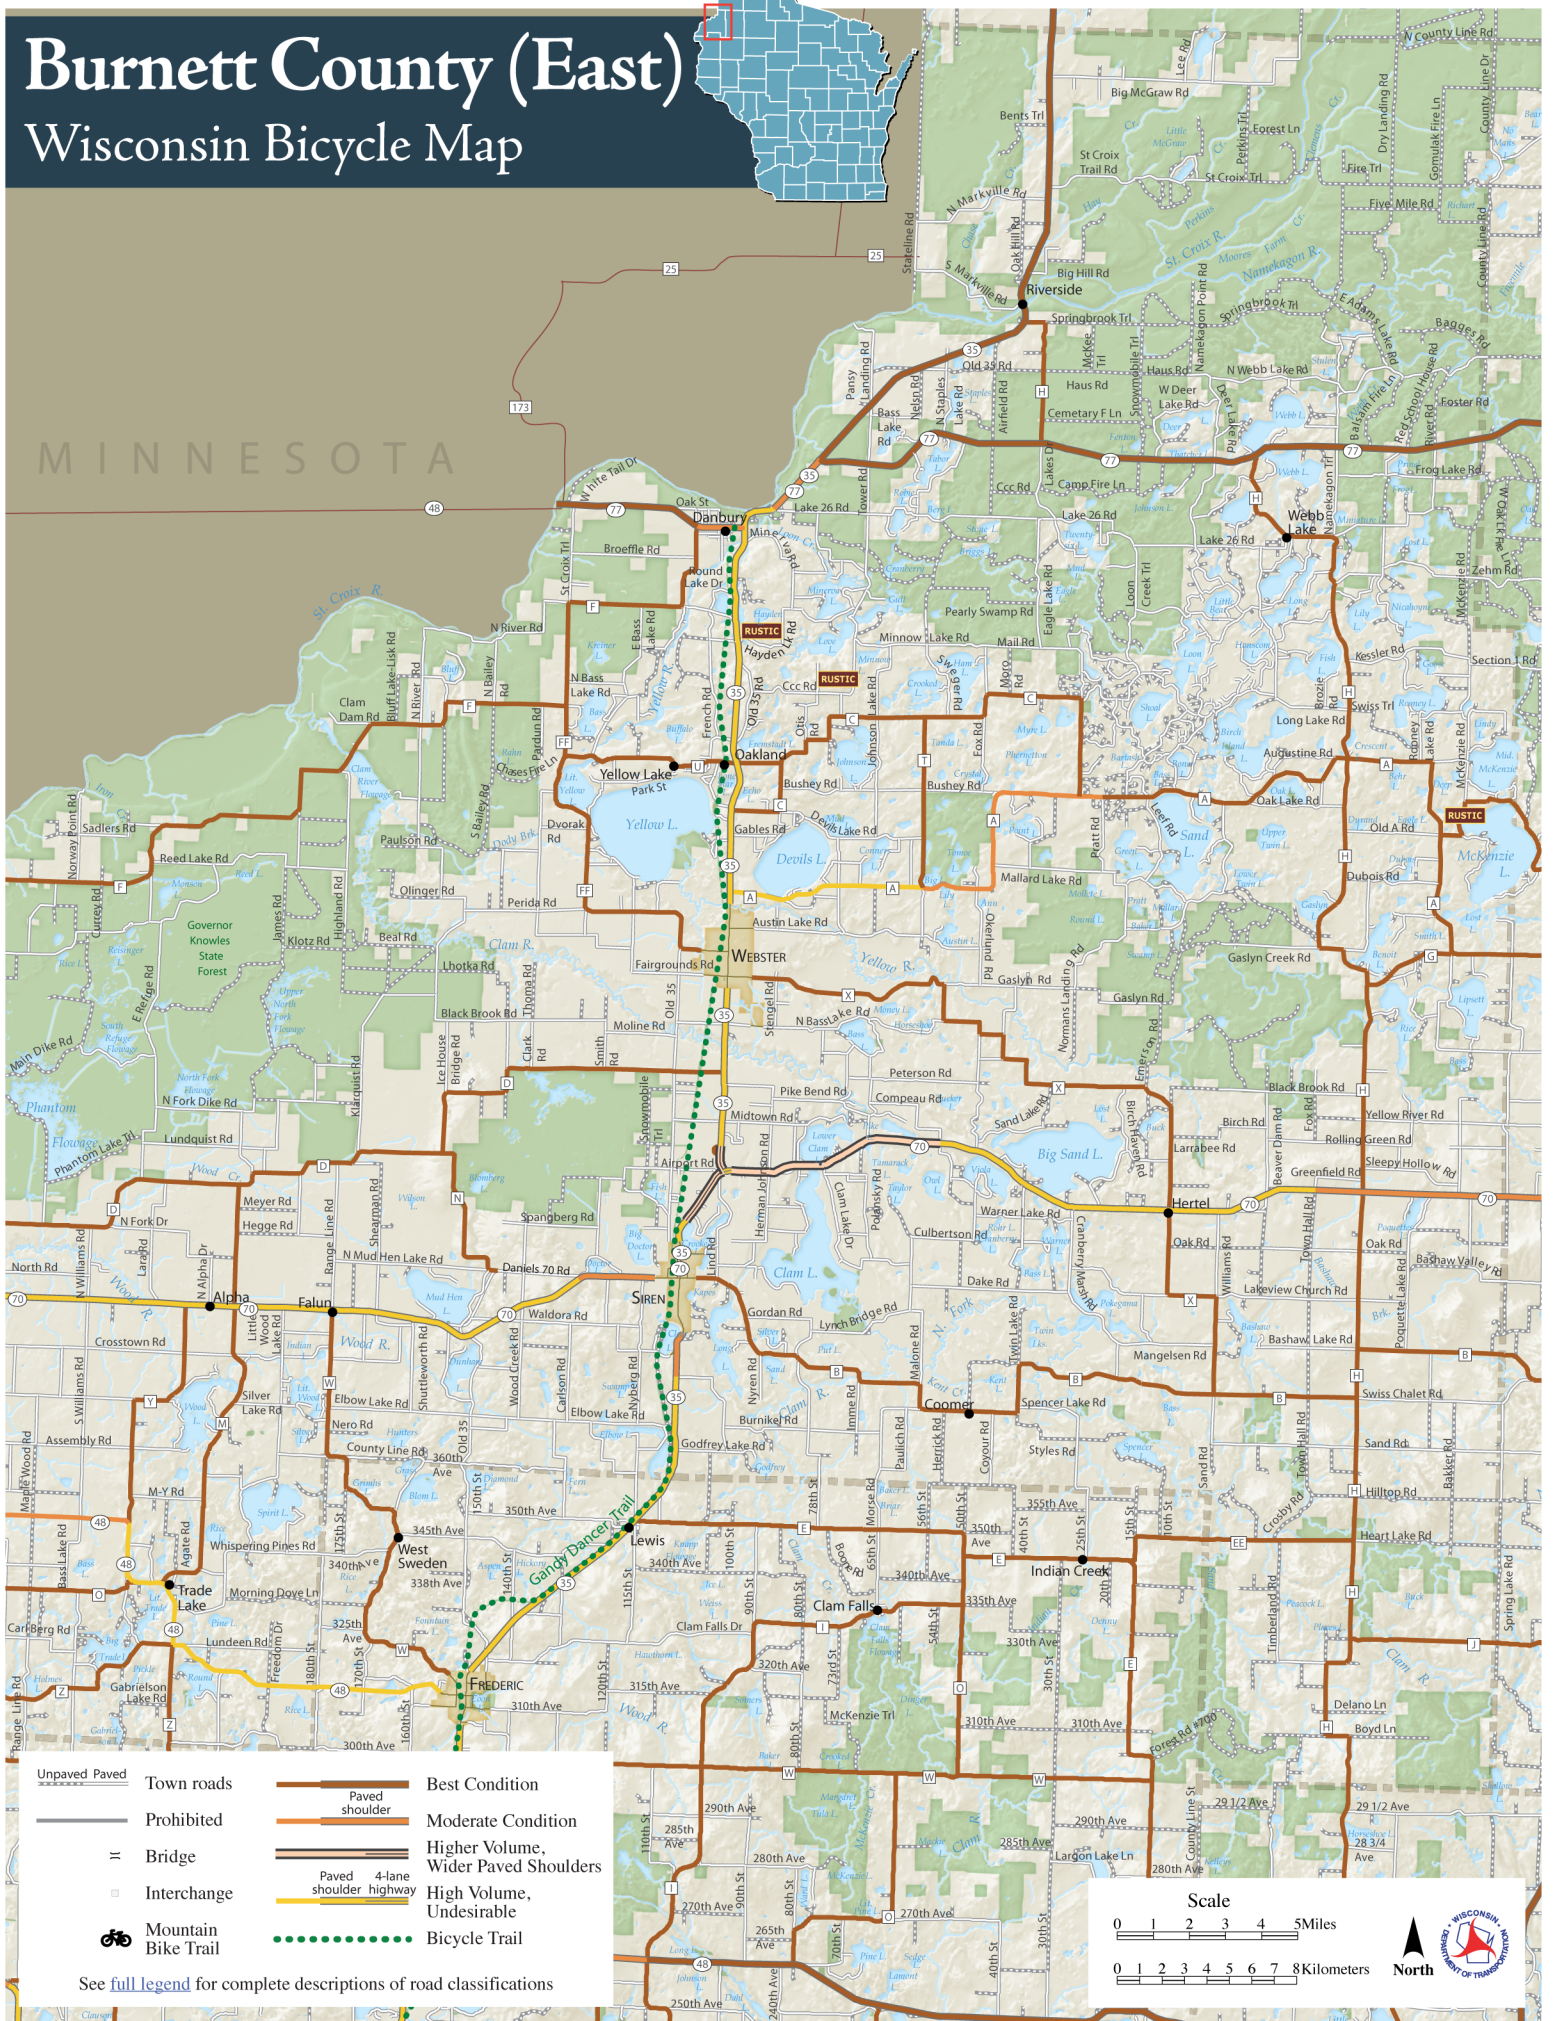

Burnett County (East)

Wisconsin Bicycle Map

MINNESOTA

	Unpaved		Town roads		Best Condition
	Prohibited				Moderate Condition
	Bridge				Higher Volume, Wider Paved Shoulders
	Interchange				Bicycle Trail
	Mountain Bike Trail				

See [full legend](#) for complete descriptions of road classifications