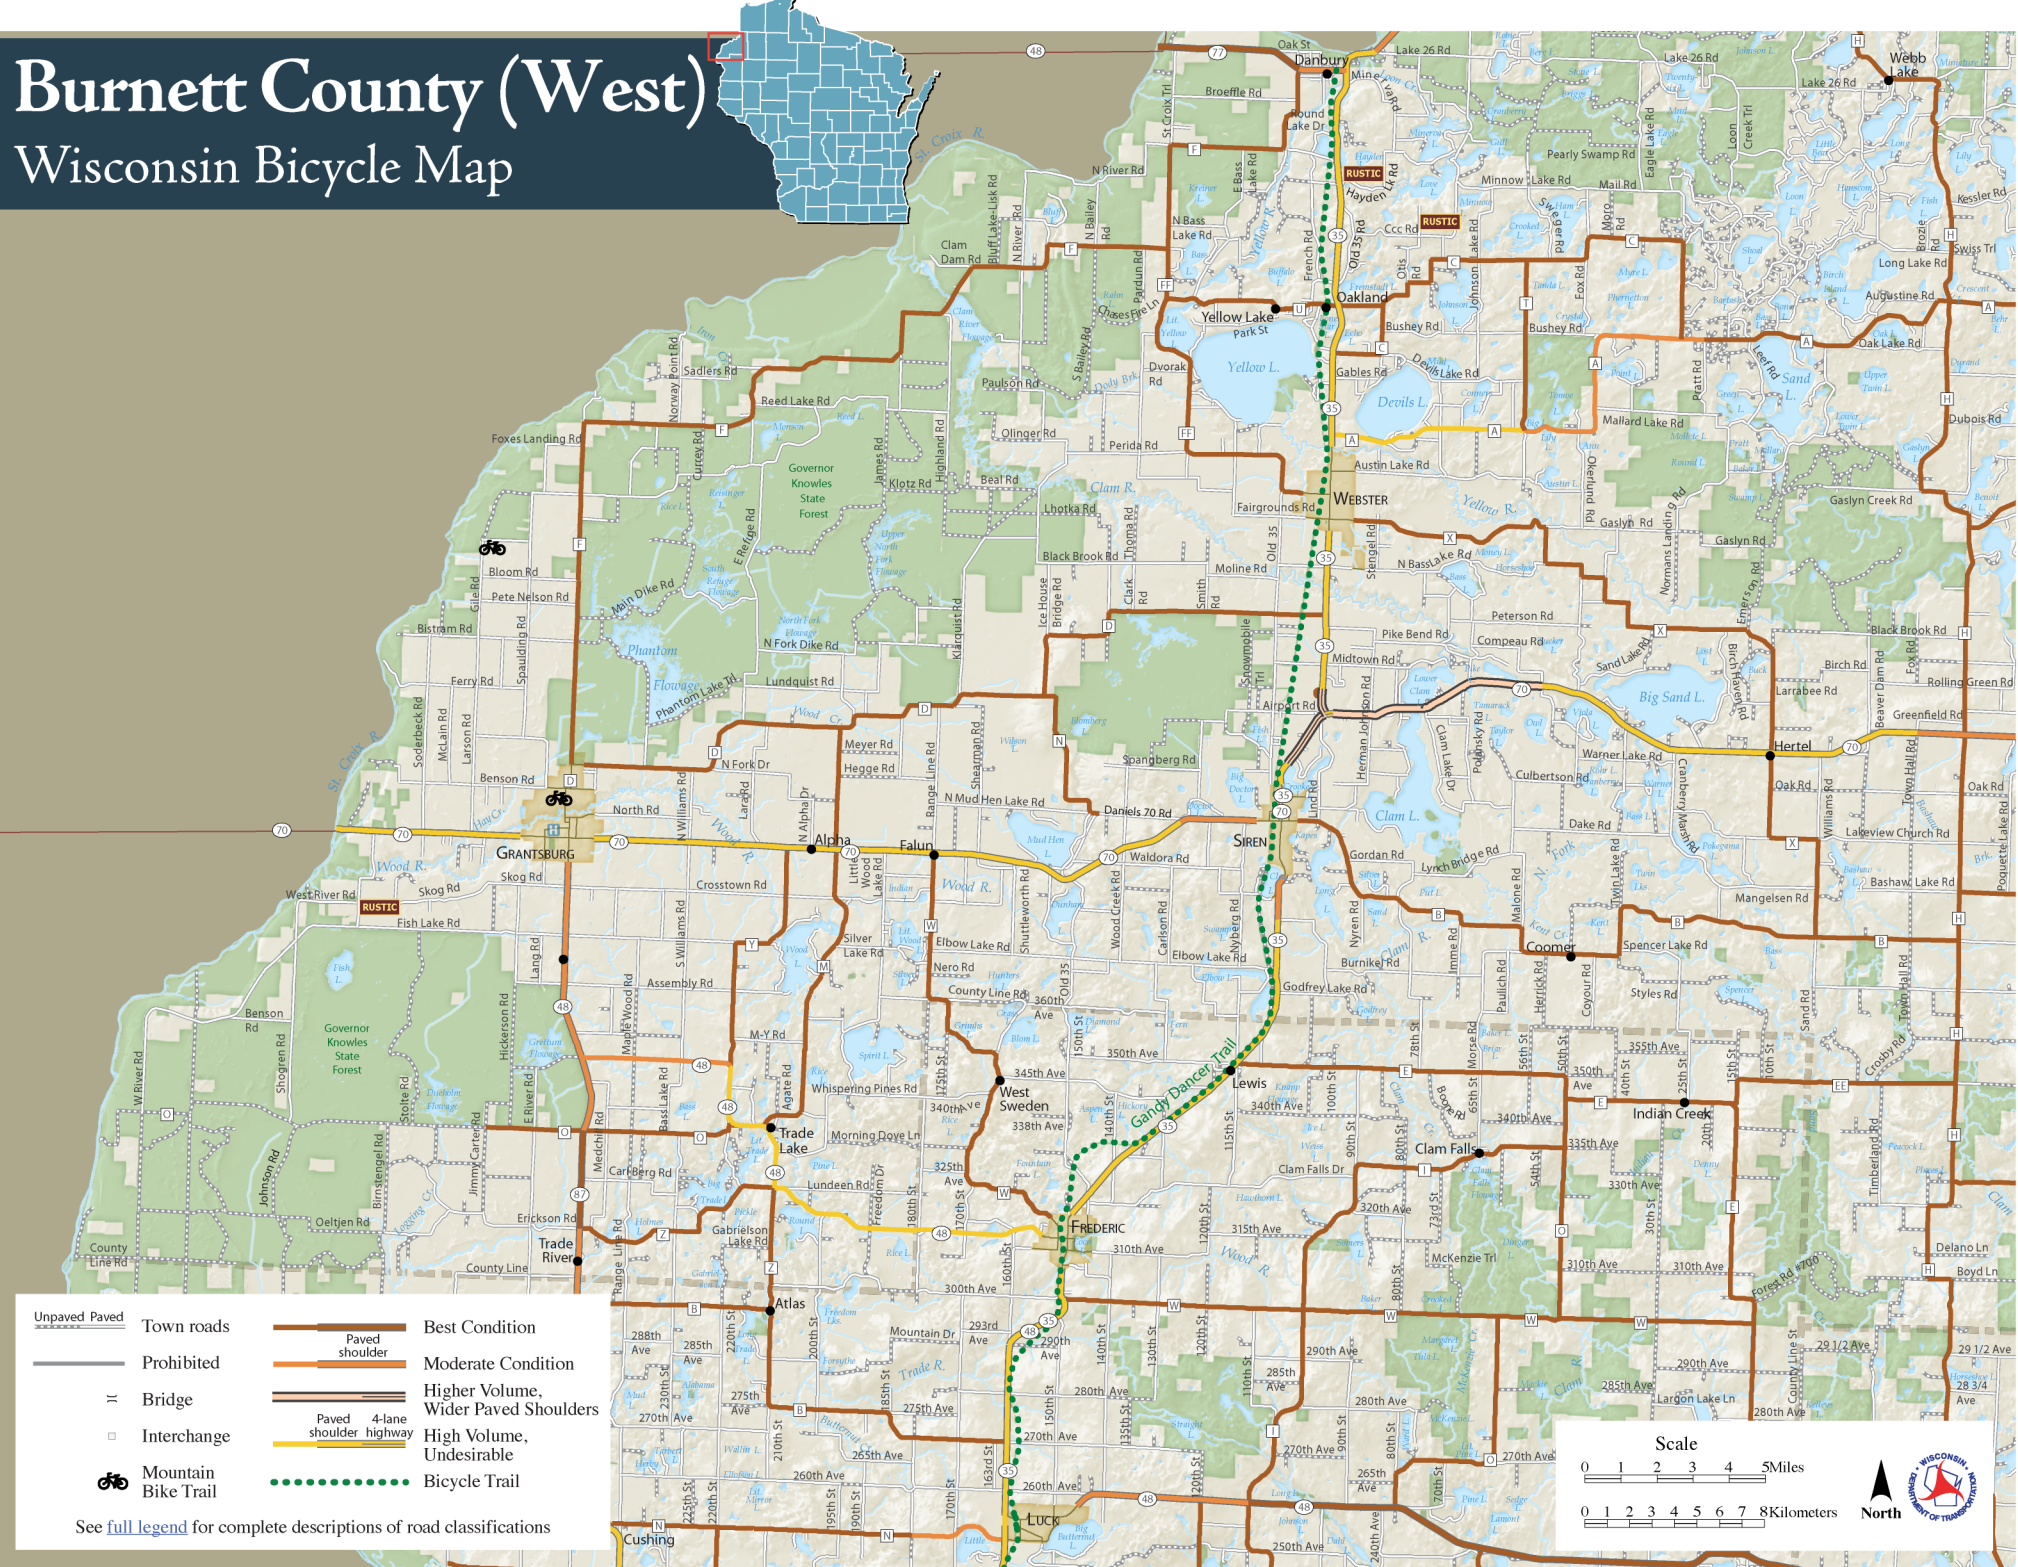

# Burnett County (West)

## Wisconsin Bicycle Map

Unpaved	Town roads	Paved	Best Condition
Prohibited		Paved shoulder	Moderate Condition
Bridge		Paved 4-lane shoulder highway	Higher Volume, Wider Paved Shoulders
Interchange		Bicycle Trail	High Volume, Undesirable
Mountain Bike Trail			

See [full legend](#) for complete descriptions of road classifications

Scale

0 1 2 3 4 5 Miles

0 1 2 3 4 5 6 7 8 Kilometers

North