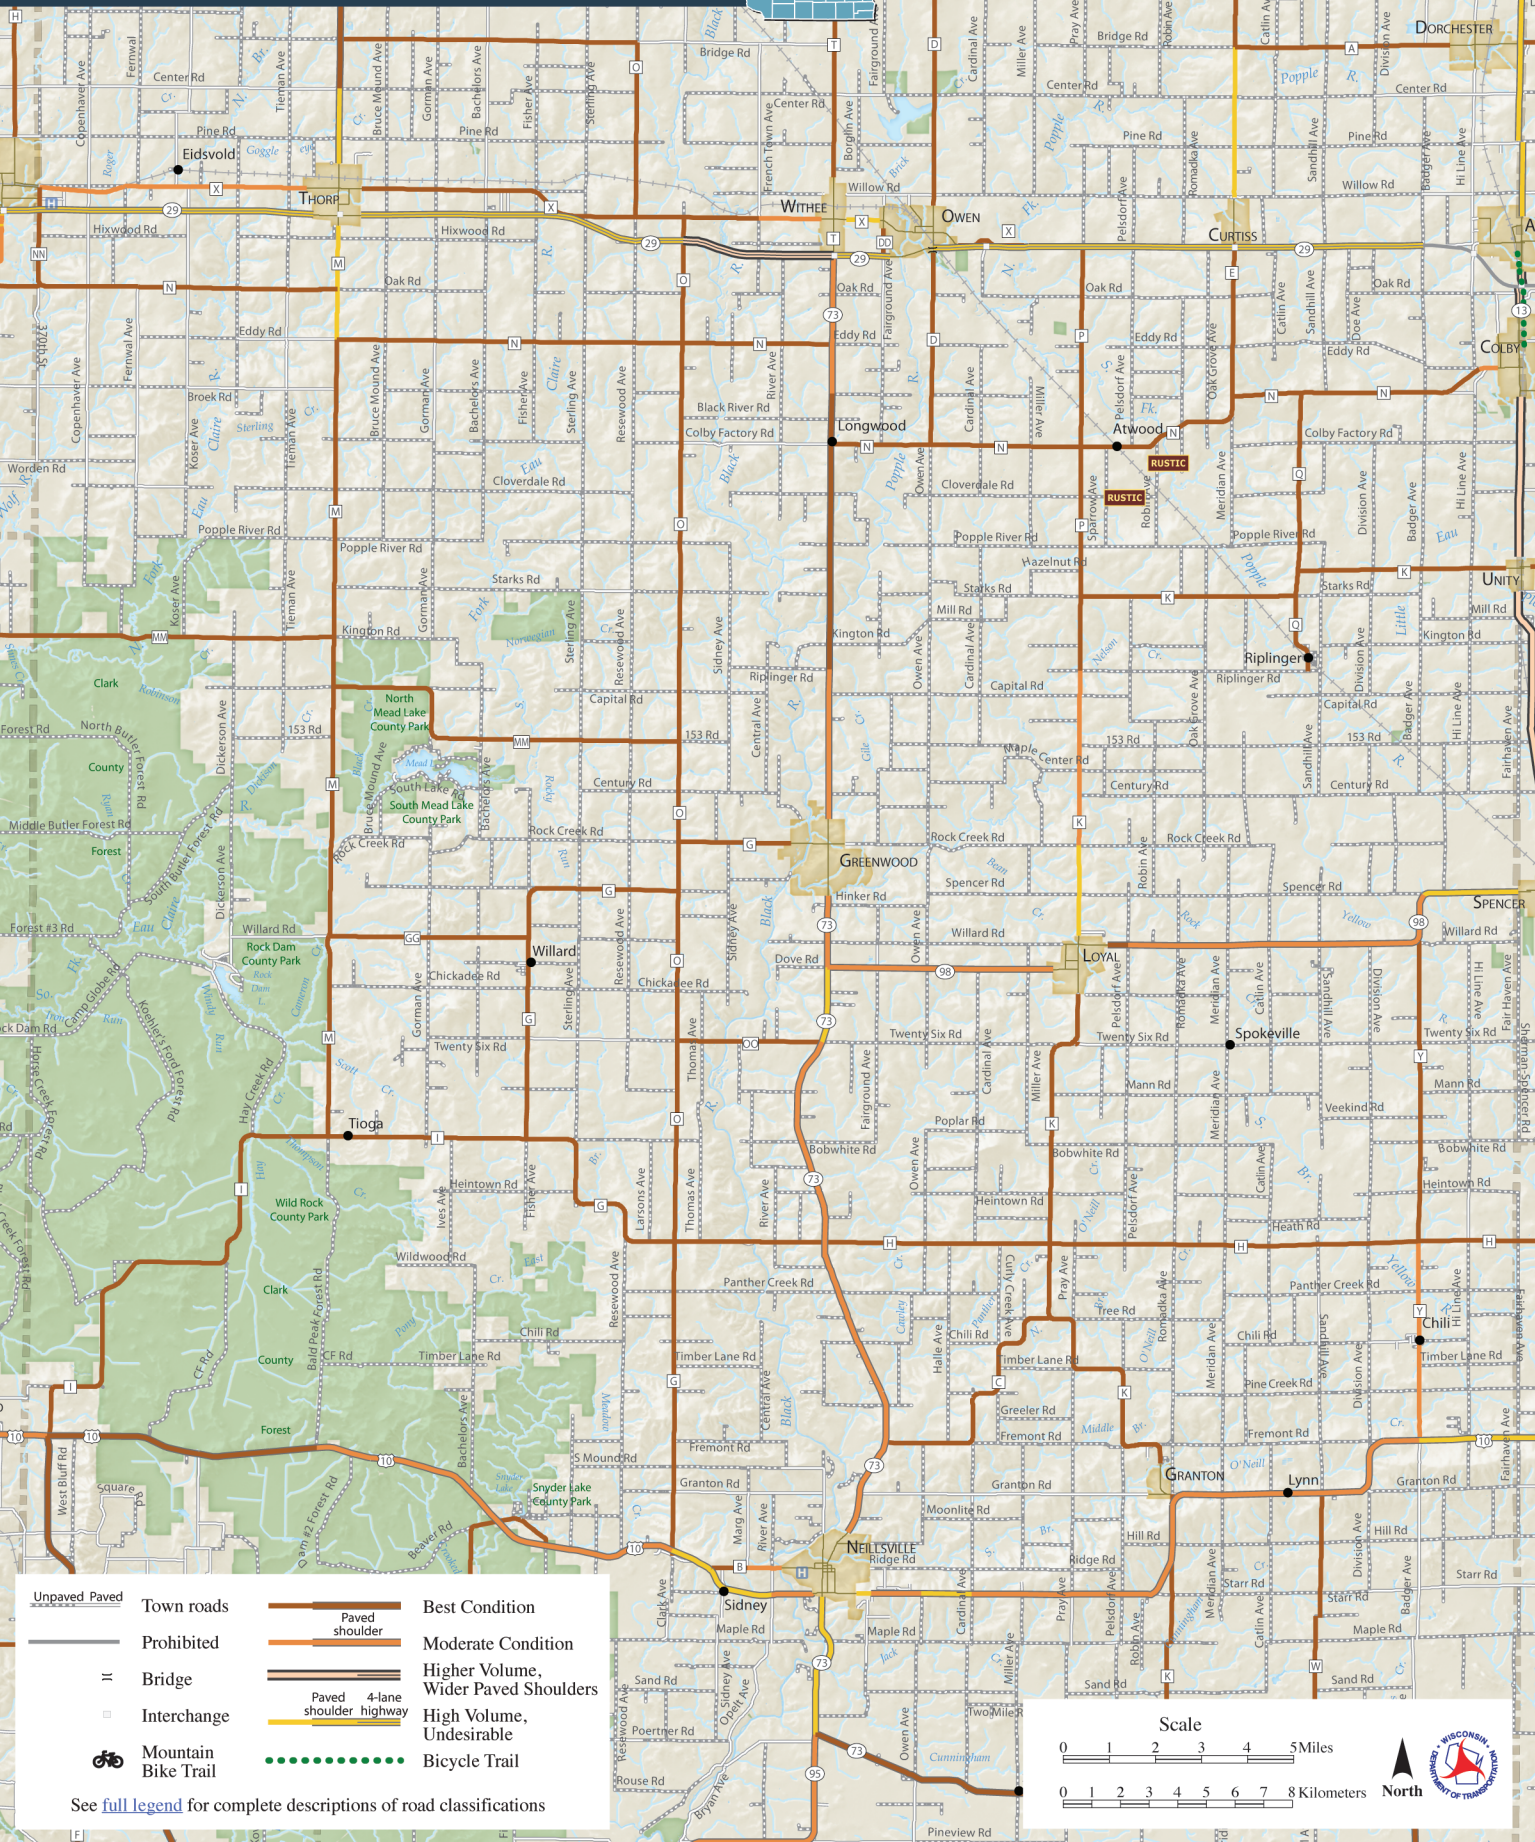

# Clark County (North)

## Wisconsin Bicycle Map

Unpaved	Town roads	Paved shoulder	Best Condition
Prohibited	Bridge	Paved 4-lane shoulder highway	Moderate Condition
Interchange	Mountain Bike Trail	Bicycle Trail	Higher Volume, Wider Paved Shoulders
			High Volume, Undesirable

See [full legend](#) for complete descriptions of road classifications

Scale

0 1 2 3 4 5 Miles

0 1 2 3 4 5 6 7 8 Kilometers

North