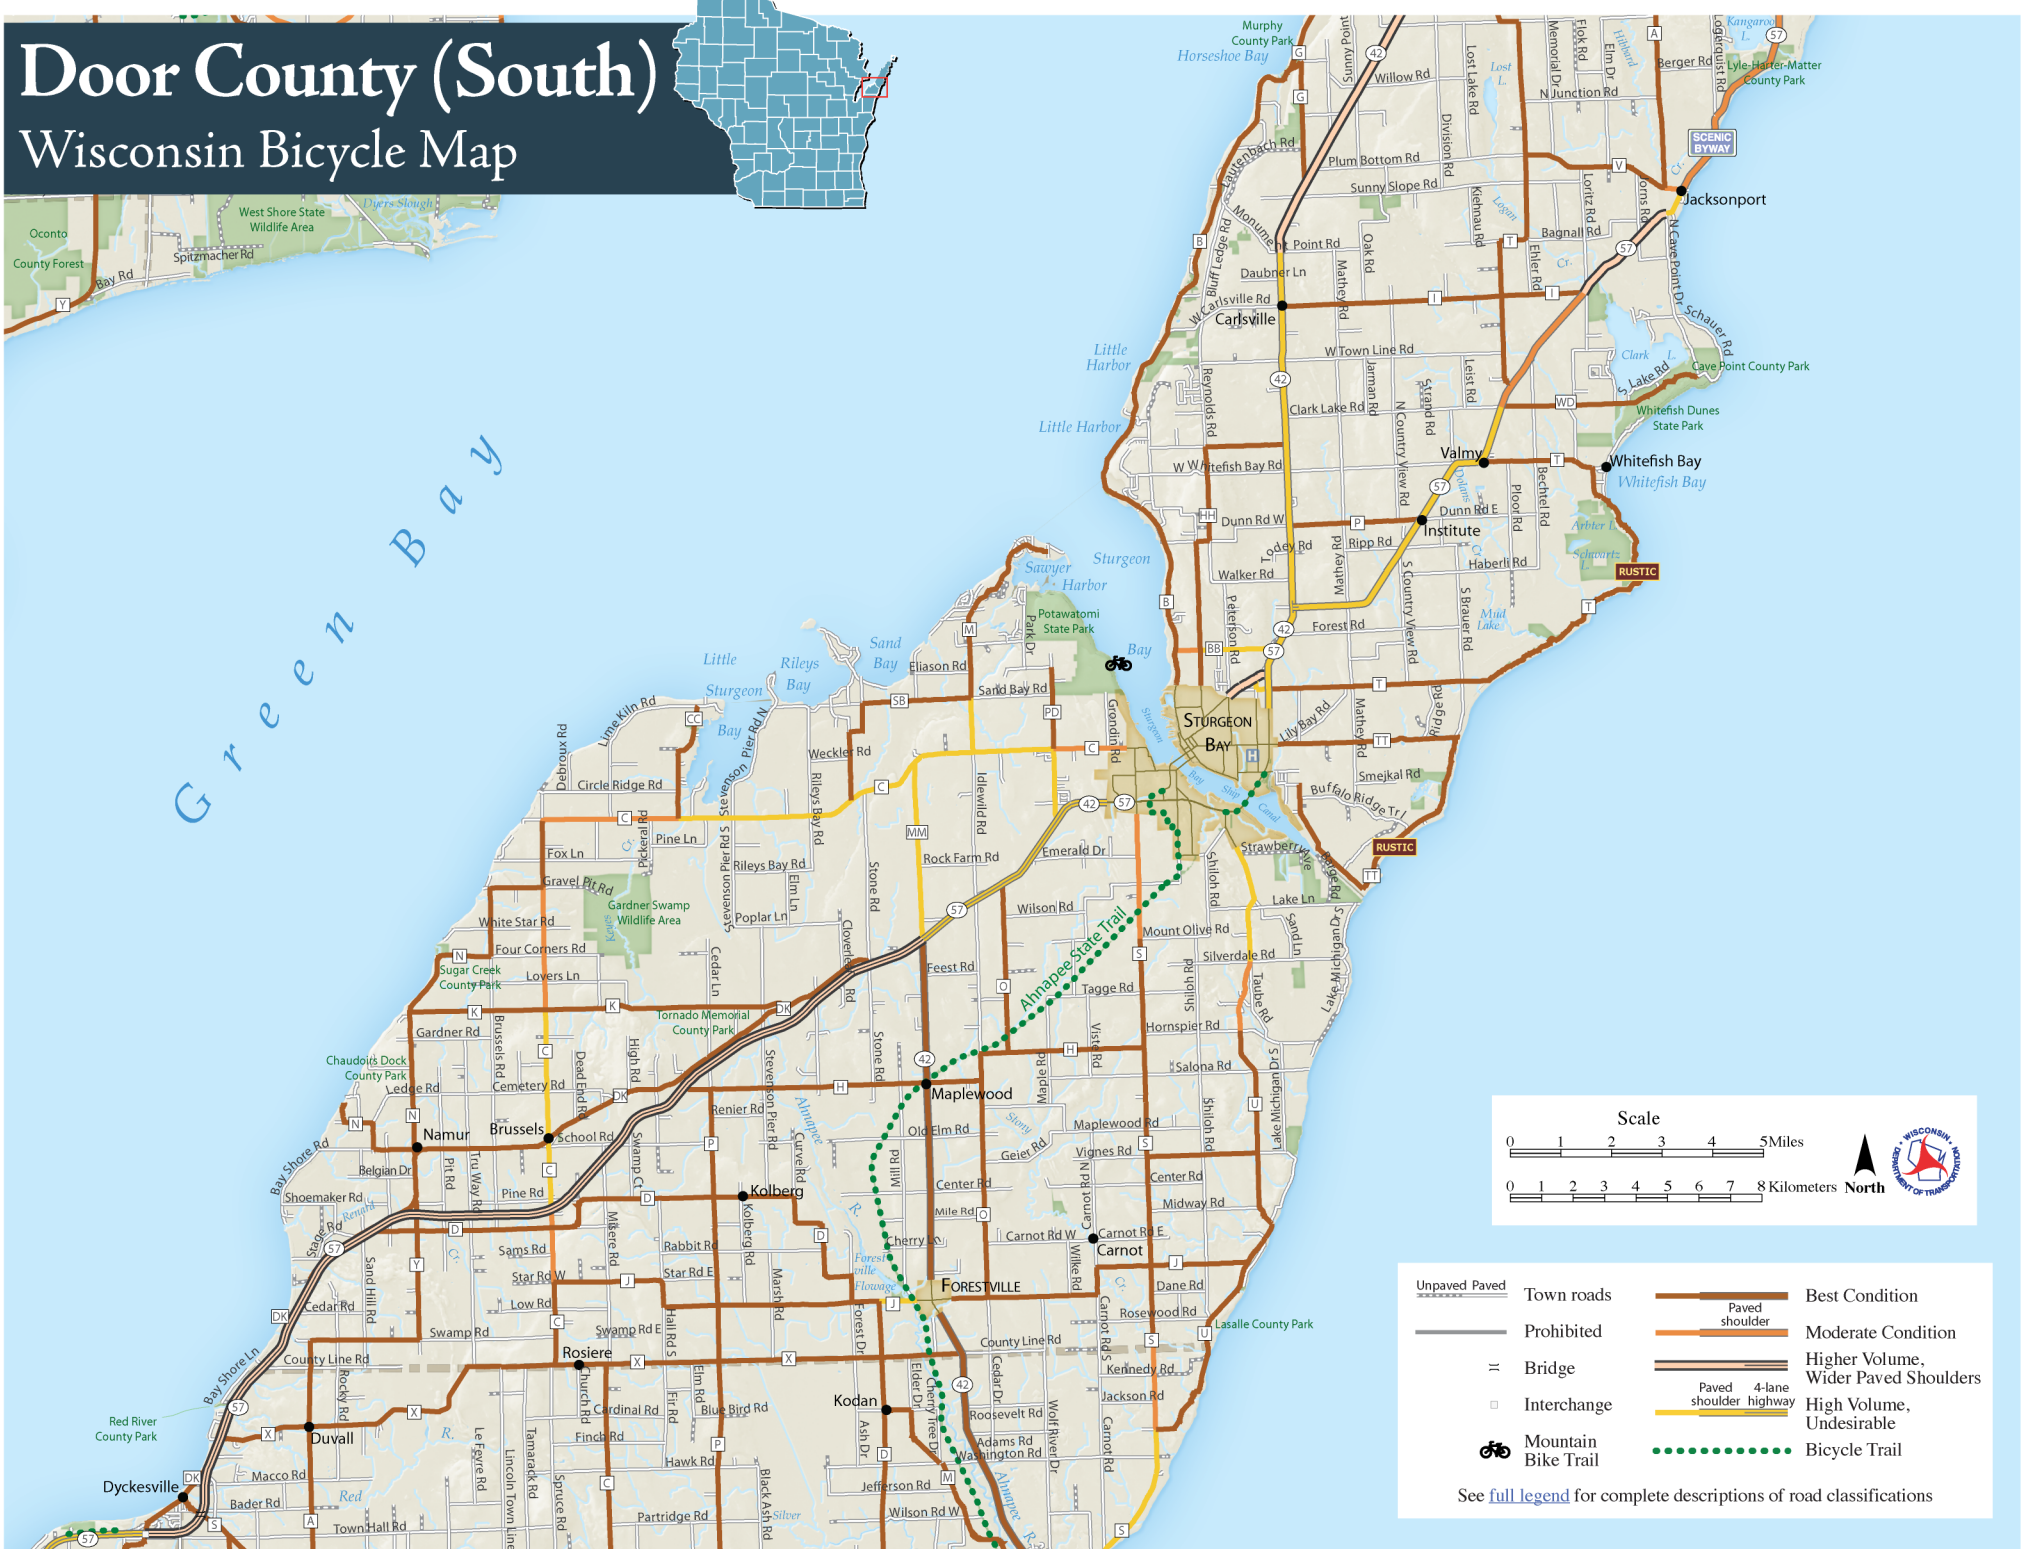

# Door County (South)

## Wisconsin Bicycle Map

Green Bay

|  |             |                     |  |                               |                                      |
|--|-------------|---------------------|--|-------------------------------|--------------------------------------|
|  | Unpaved     | Town roads          |  | Paved shoulder                | Best Condition                       |
|  | Paved       | Prohibited          |  | Paved 4-lane shoulder highway | Moderate Condition                   |
|  | Bridge      | Interchange         |  | Bicycle Trail                 | Higher Volume, Wider Paved Shoulders |
|  | Interchange | Mountain Bike Trail |  |                               | High Volume, Undesirable             |

See [full legend](#) for complete descriptions of road classifications