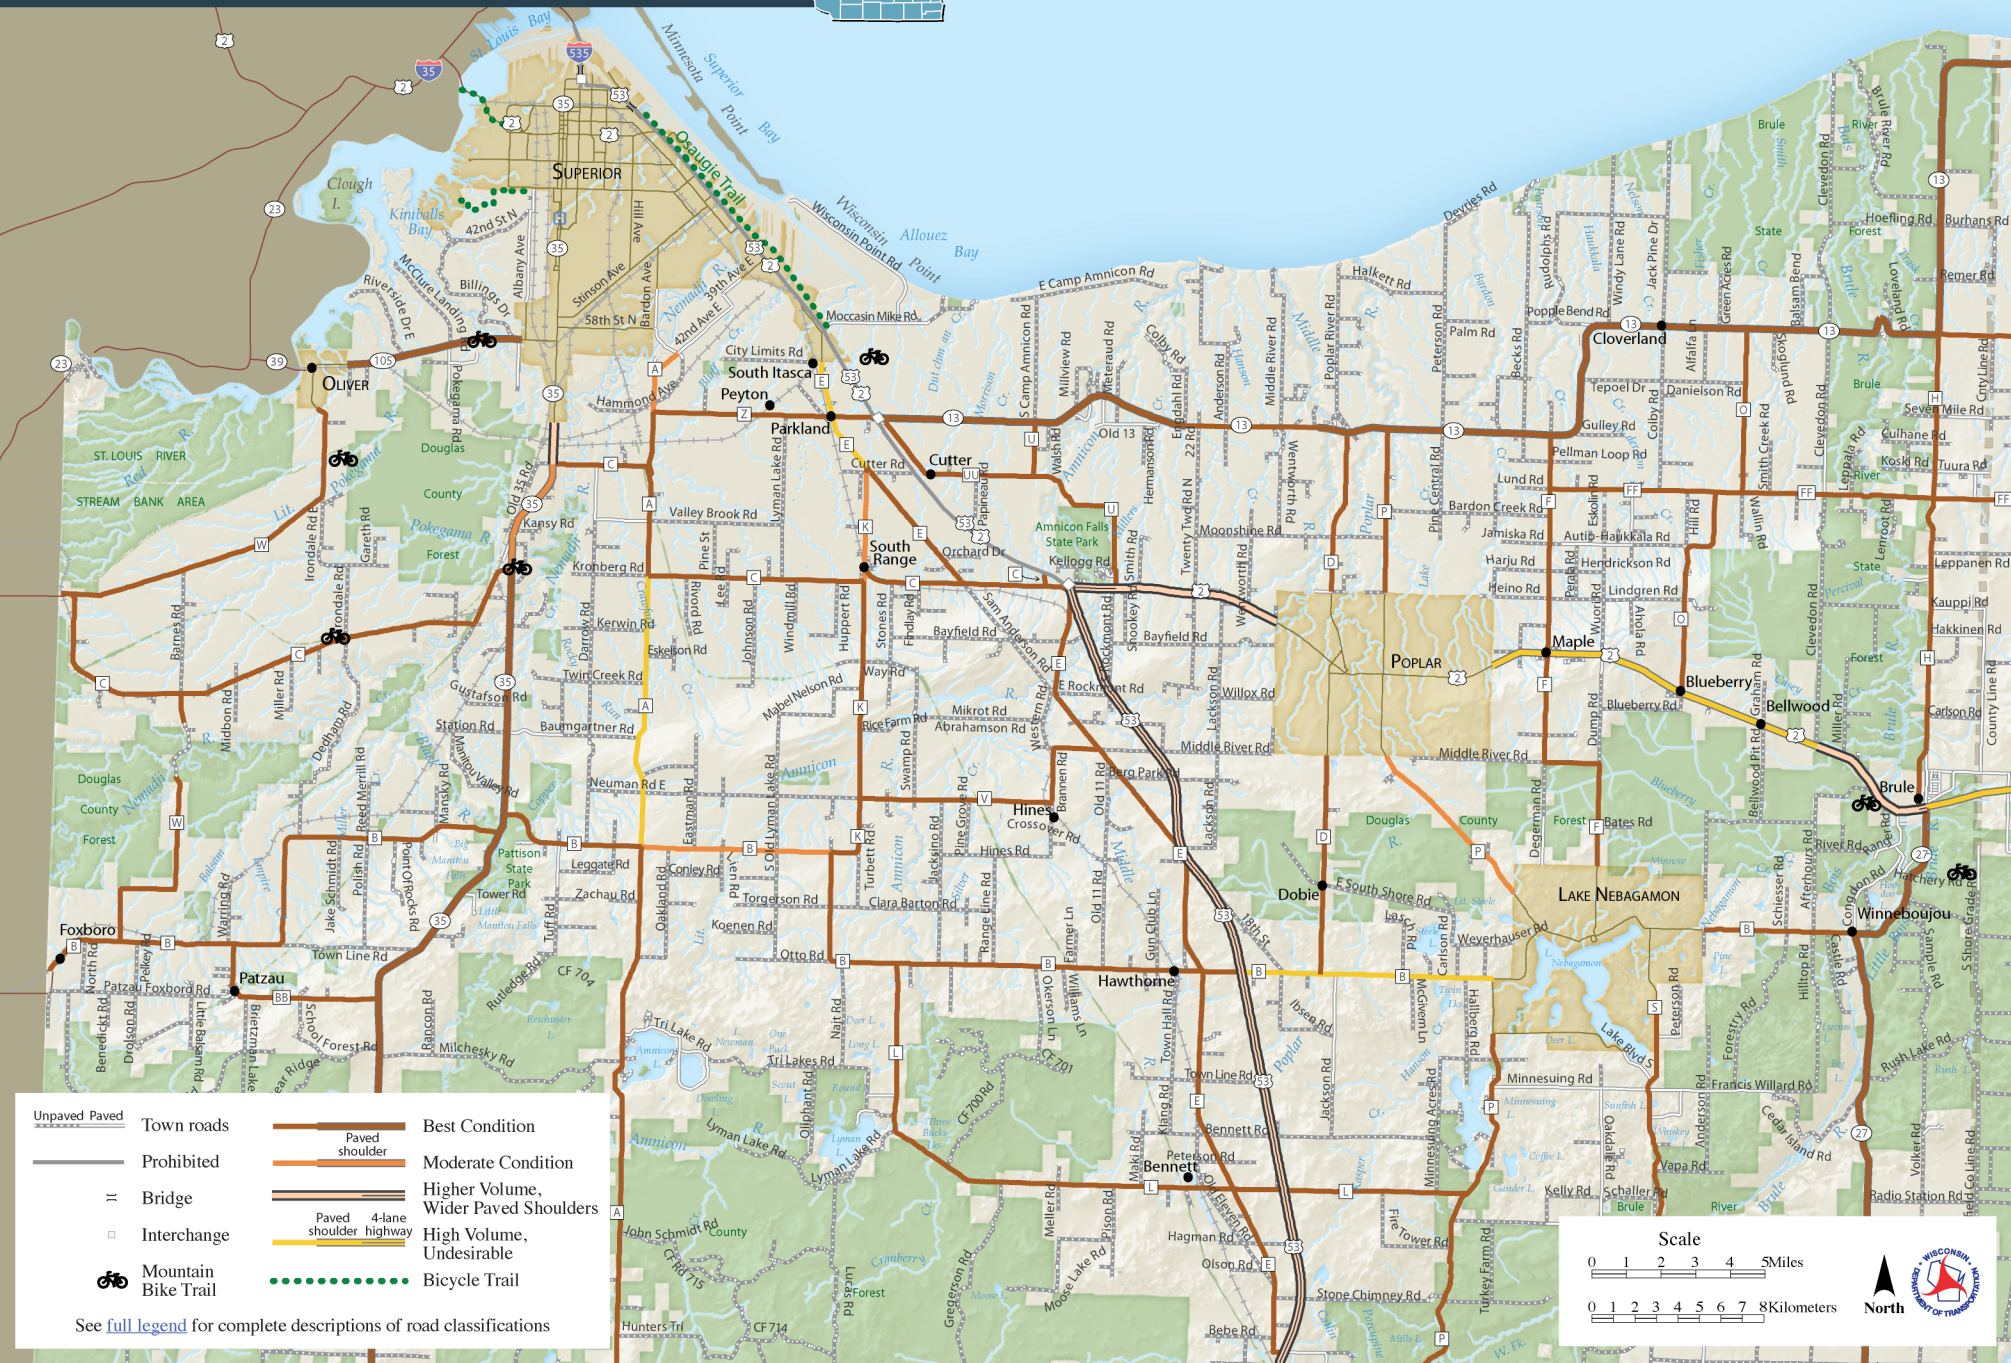

Douglas County (North)

Wisconsin Bicycle Map

	Unpaved		Town roads		Best Condition
	Paved		Paved shoulder		Moderate Condition
	Prohibited		Higher Volume, Wider Paved Shoulders		High Volume, Undesirable
	Bridge		Bicycle Trail		
	Interchange				
	Mountain Bike Trail				

See [full legend](#) for complete descriptions of road classifications

Scale

0 1 2 3 4 5 Miles

0 1 2 3 4 5 6 7 8 Kilometers

North