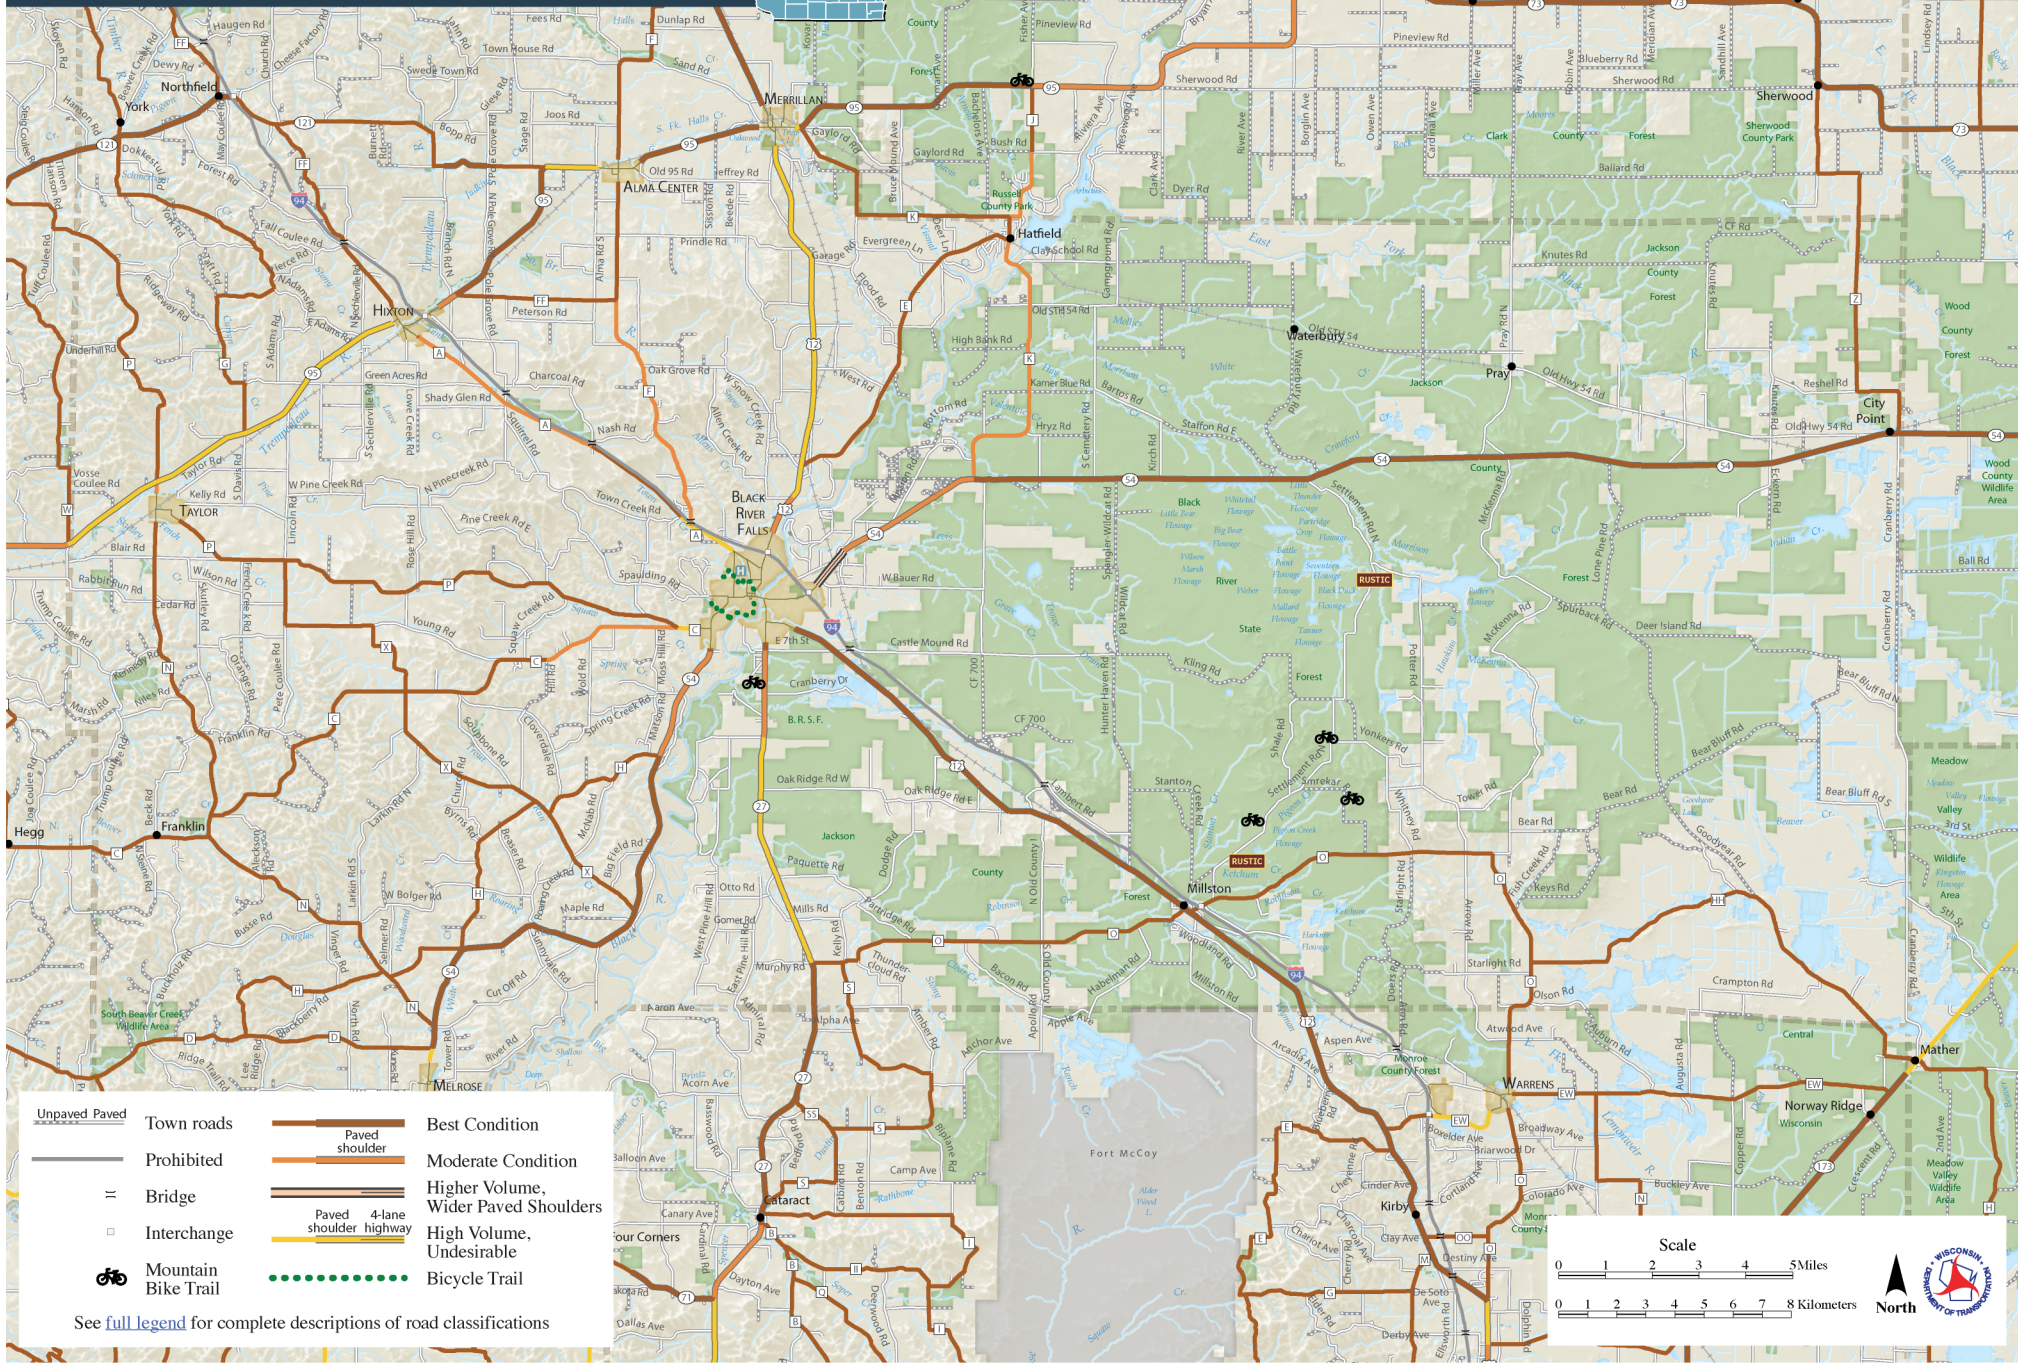

# Jackson County (East)

## Wisconsin Bicycle Map

Unpaved	Town roads	Paved	Best Condition
Prohibited		Paved shoulder	Moderate Condition
Bridge		Paved 4-lane shoulder highway	Higher Volume, Wider Paved Shoulders
Interchange		Bicycle Trail	High Volume, Undesirable
Mountain Bike Trail			Bicycle Trail

See [full legend](#) for complete descriptions of road classifications

Scale

0 1 2 3 4 5 Miles

0 1 2 3 4 5 6 7 8 Kilometers

North