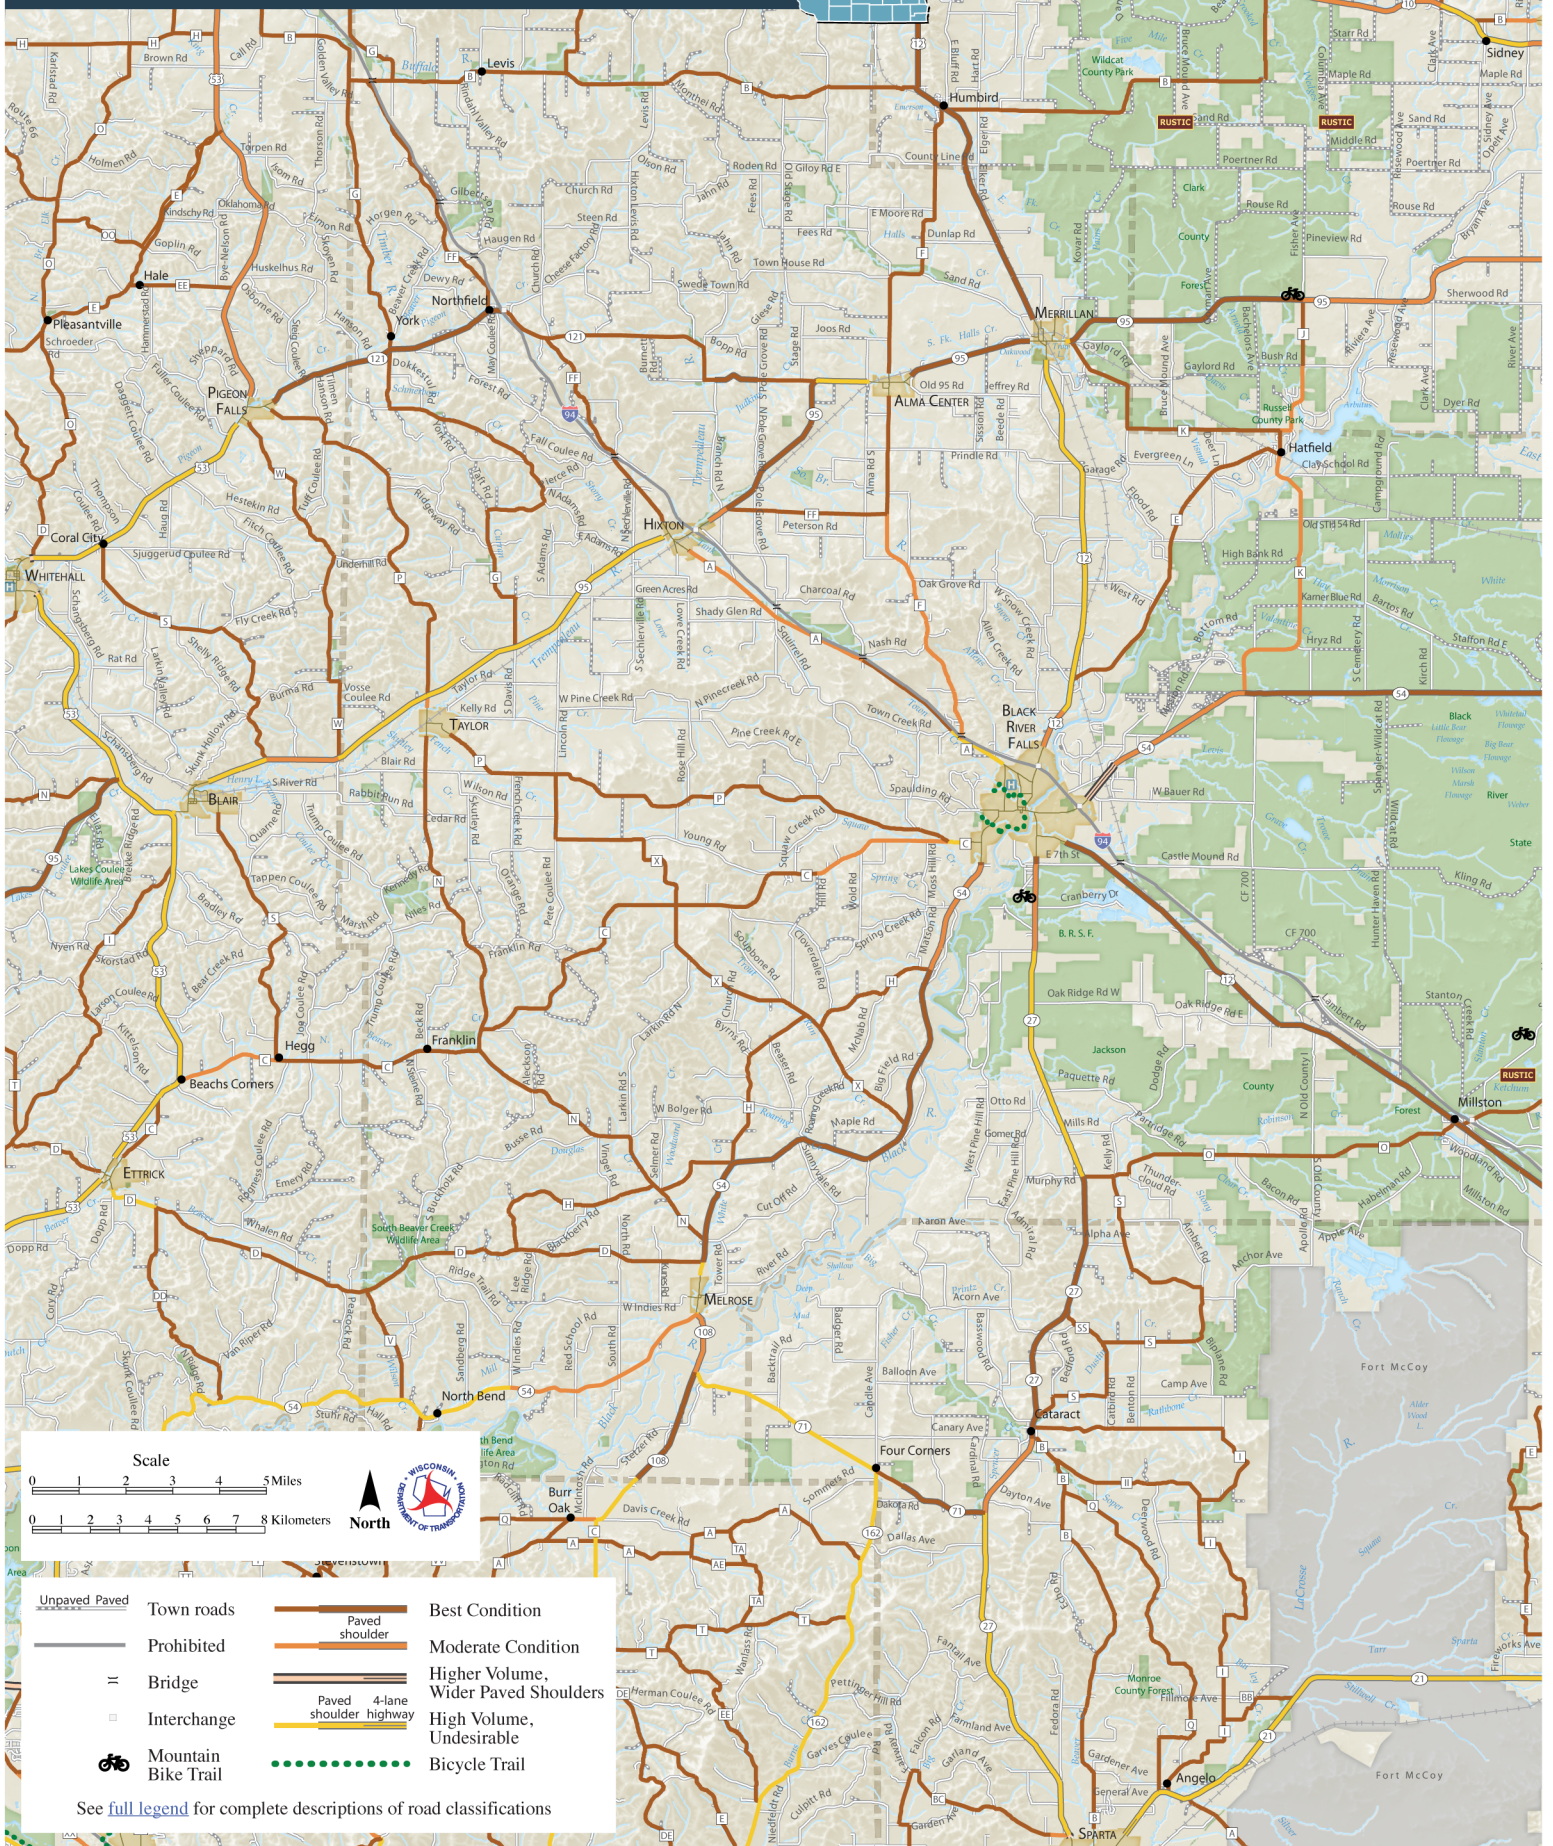

# Jackson County (West)

## Wisconsin Bicycle Map

	Unpaved		Town roads		Best Condition
	Prohibited				Moderate Condition
	Bridge				Higher Volume, Wider Paved Shoulders
	Interchange				High Volume, Undesirable
	Mountain Bike Trail				Bicycle Trail

See [full legend](#) for complete descriptions of road classifications