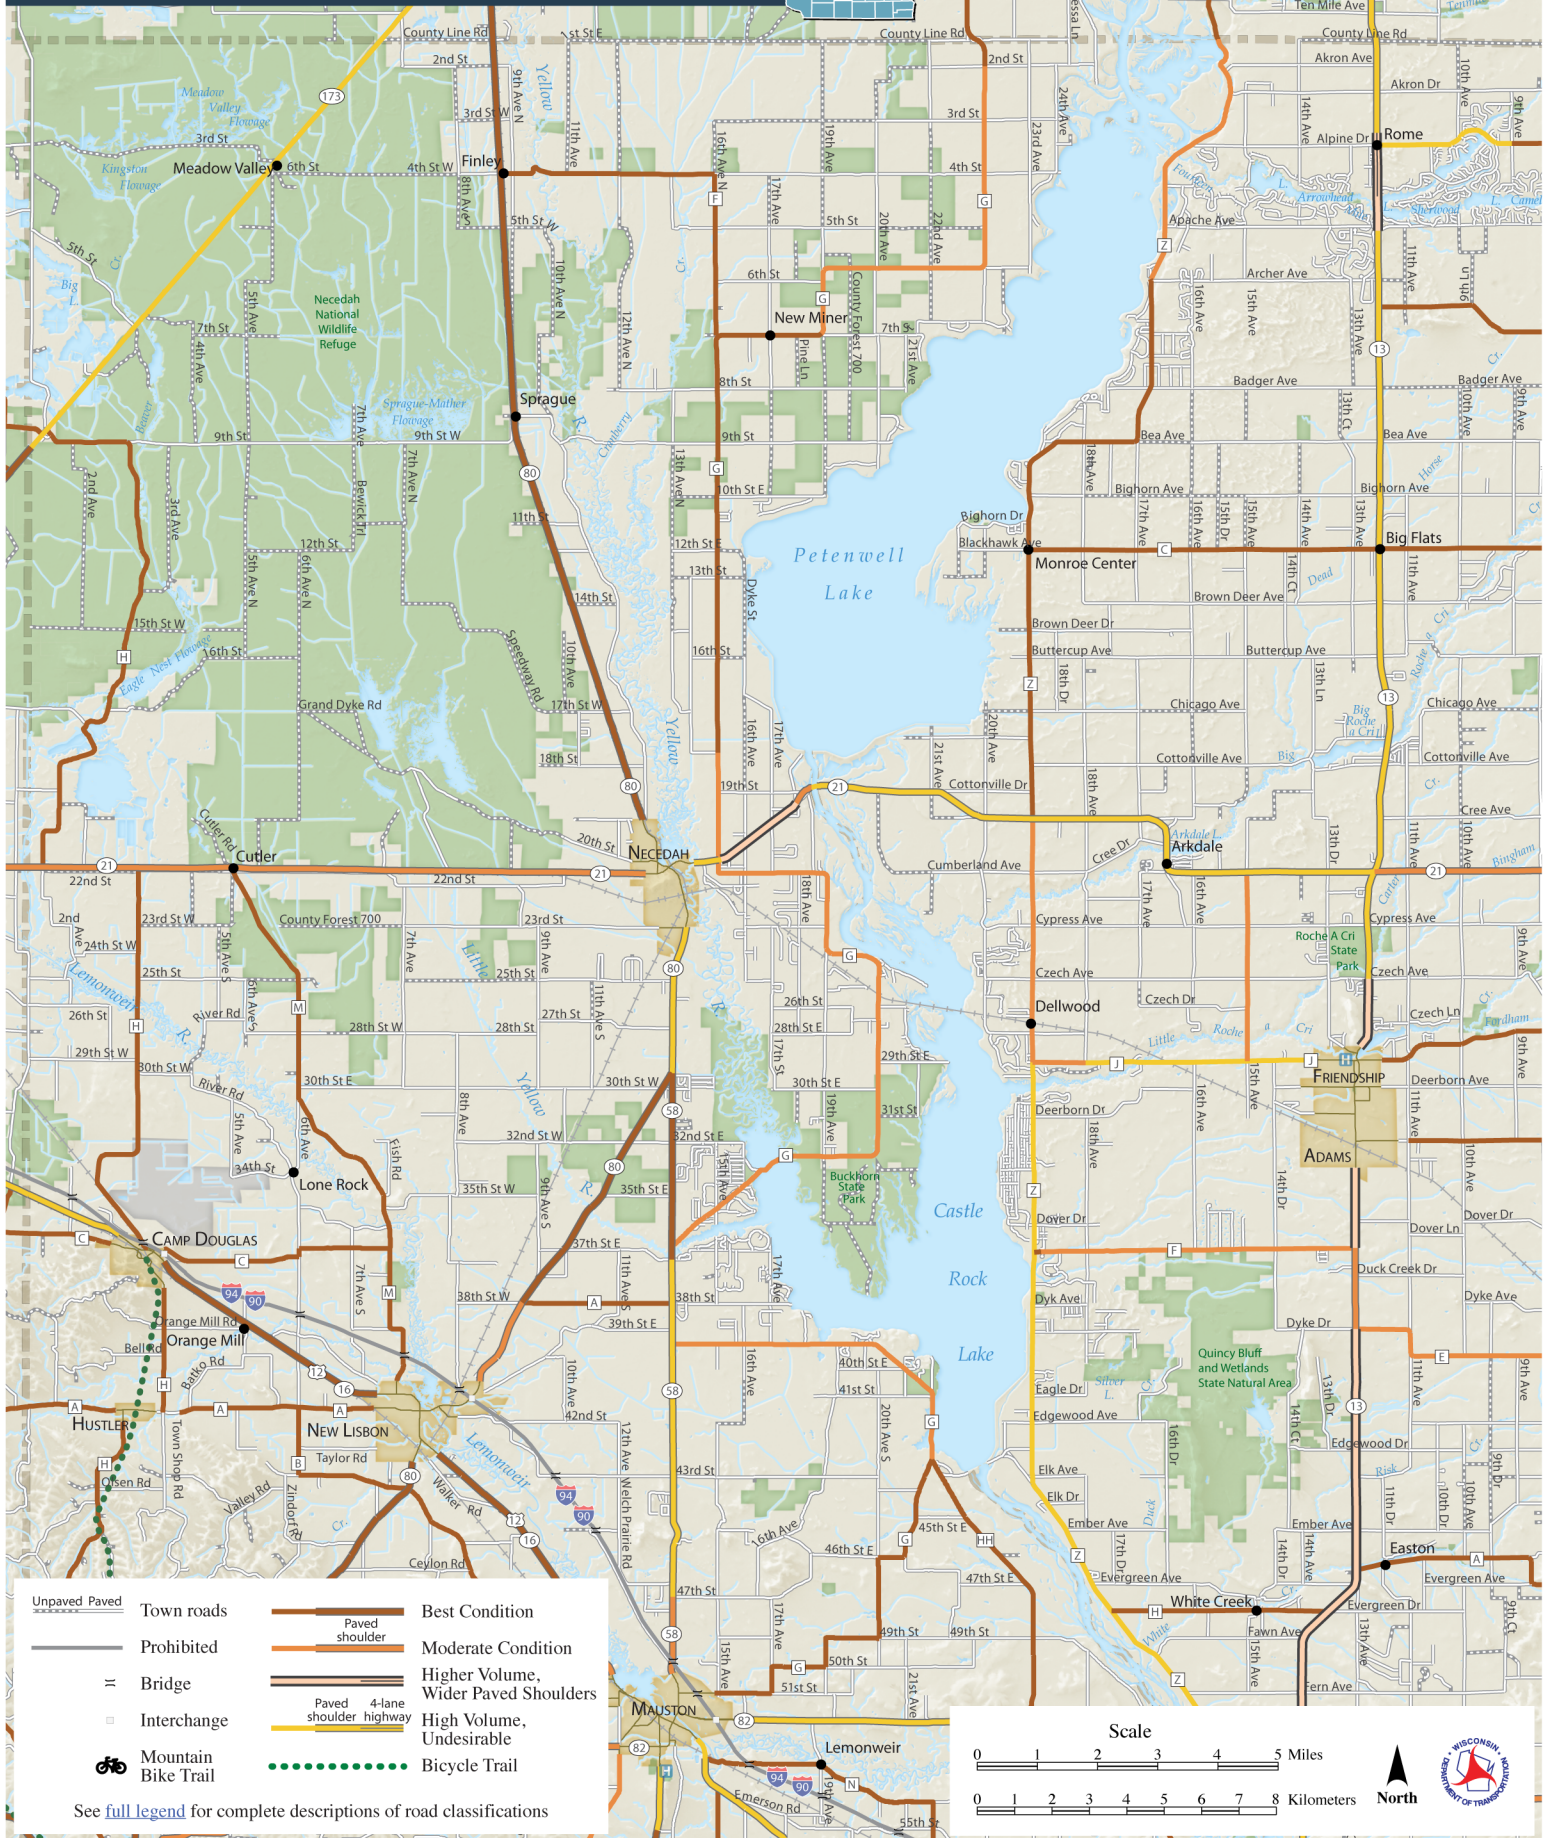

# Juneau County (North)

## Wisconsin Bicycle Map

	Unpaved	Town roads		Best Condition
	Paved			Moderate Condition
	Prohibited			Higher Volume, Wider Paved Shoulders
	Bridge			High Volume, Undesirable
	Interchange			Bicycle Trail
	Mountain Bike Trail			

See [full legend](#) for complete descriptions of road classifications