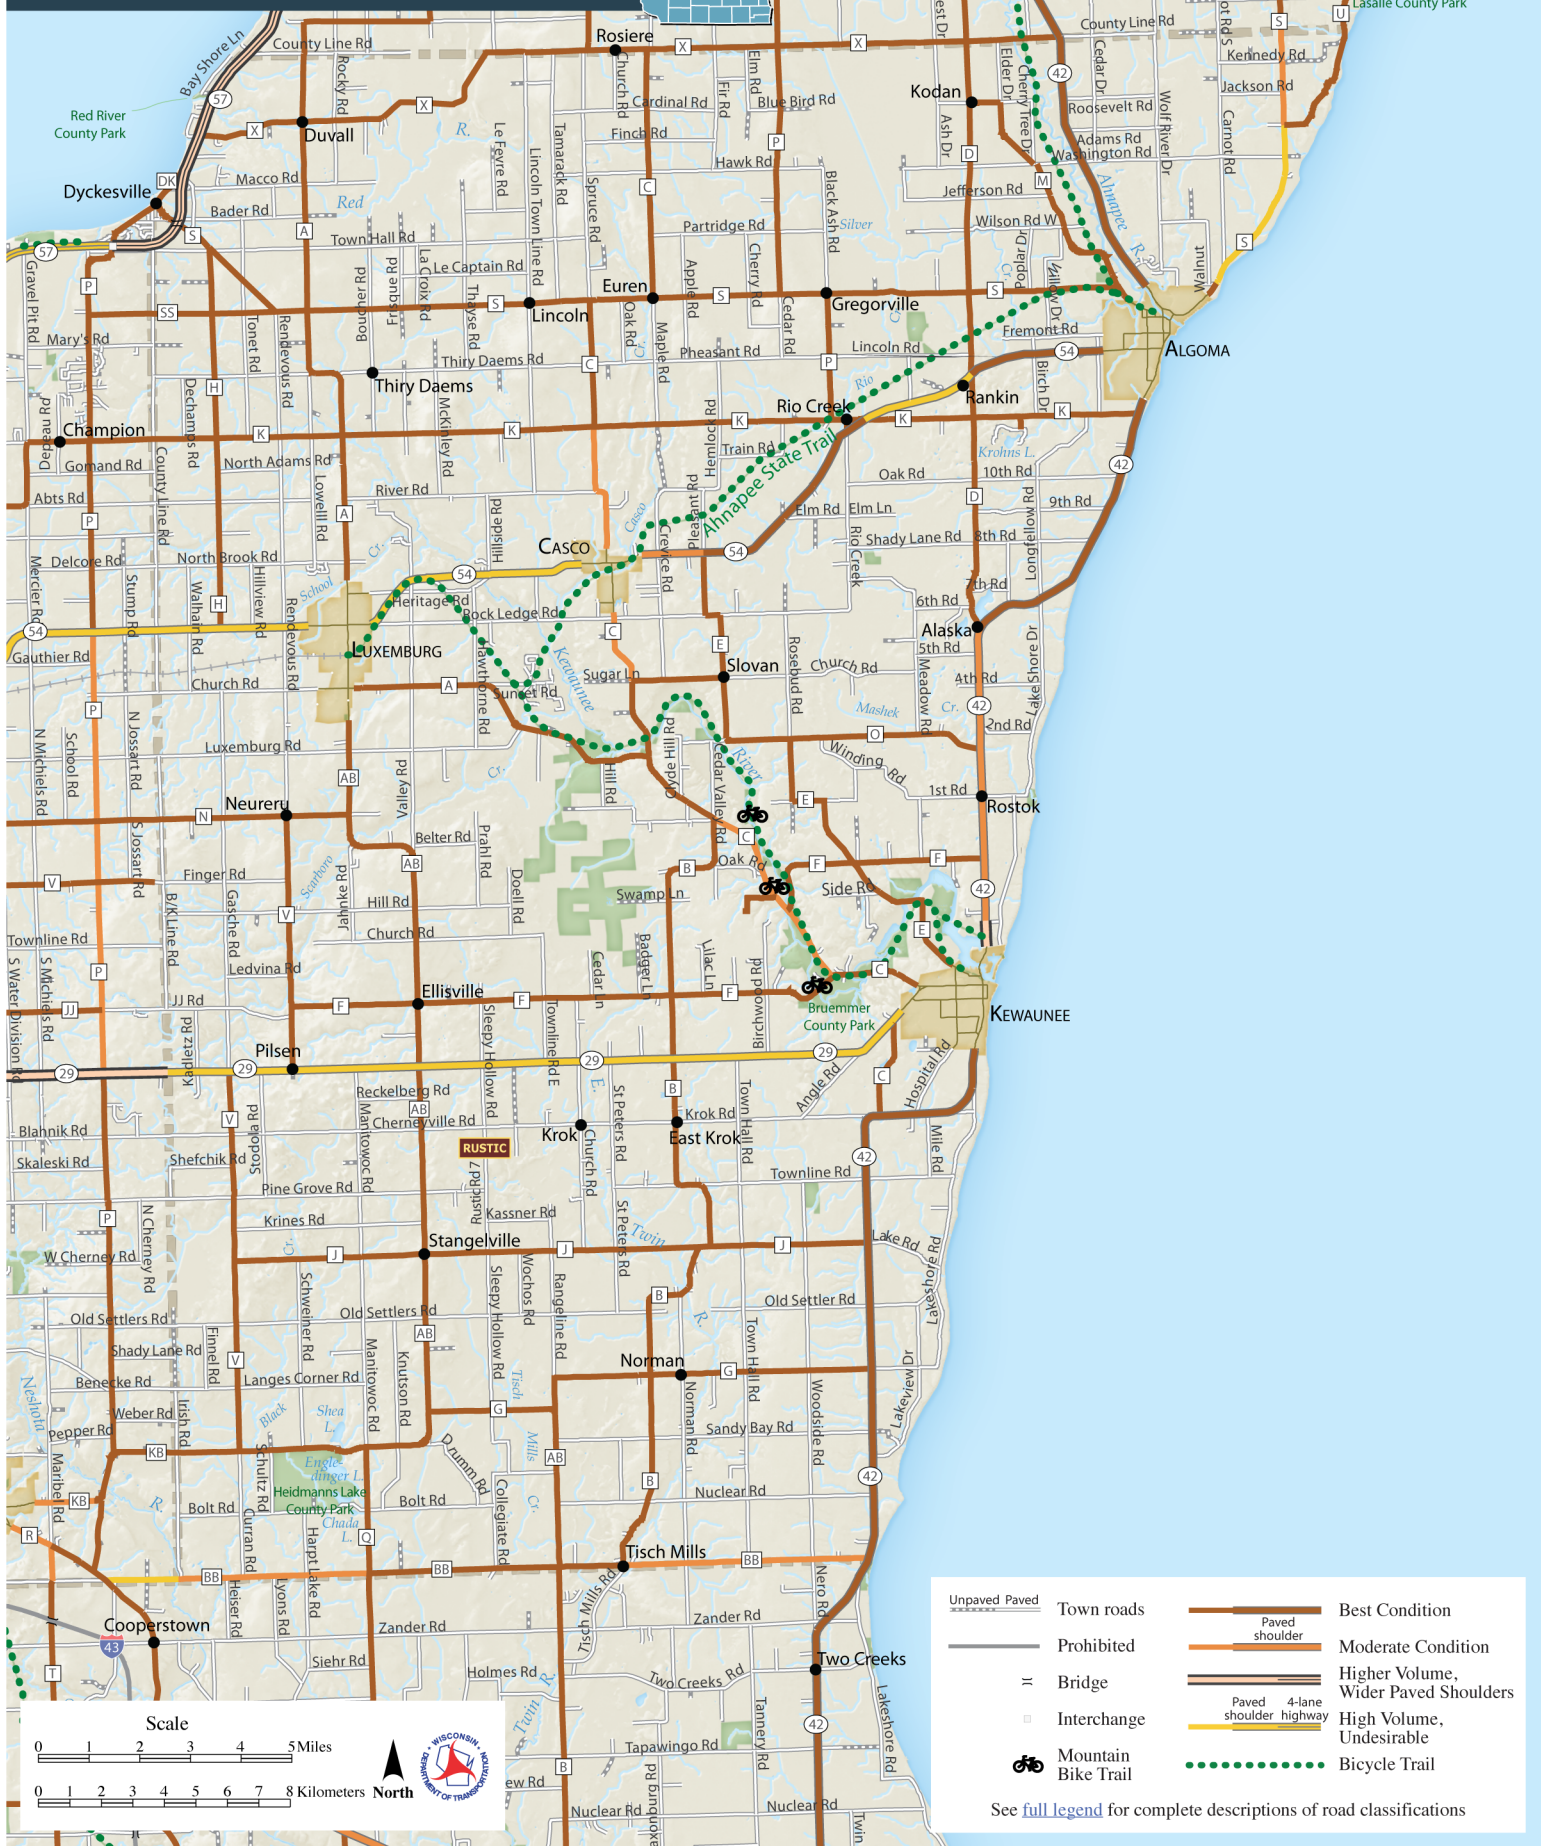

Kewaunee County Wisconsin Bicycle Map

	Unpaved		Town roads		Best Condition
	Paved shoulder		Prohibited		Moderate Condition
	Bridge		Higher Volume, Wider Paved Shoulders		High Volume, Undesirable
	Interchange		Mountain Bike Trail		Bicycle Trail

See [full legend](#) for complete descriptions of road classifications