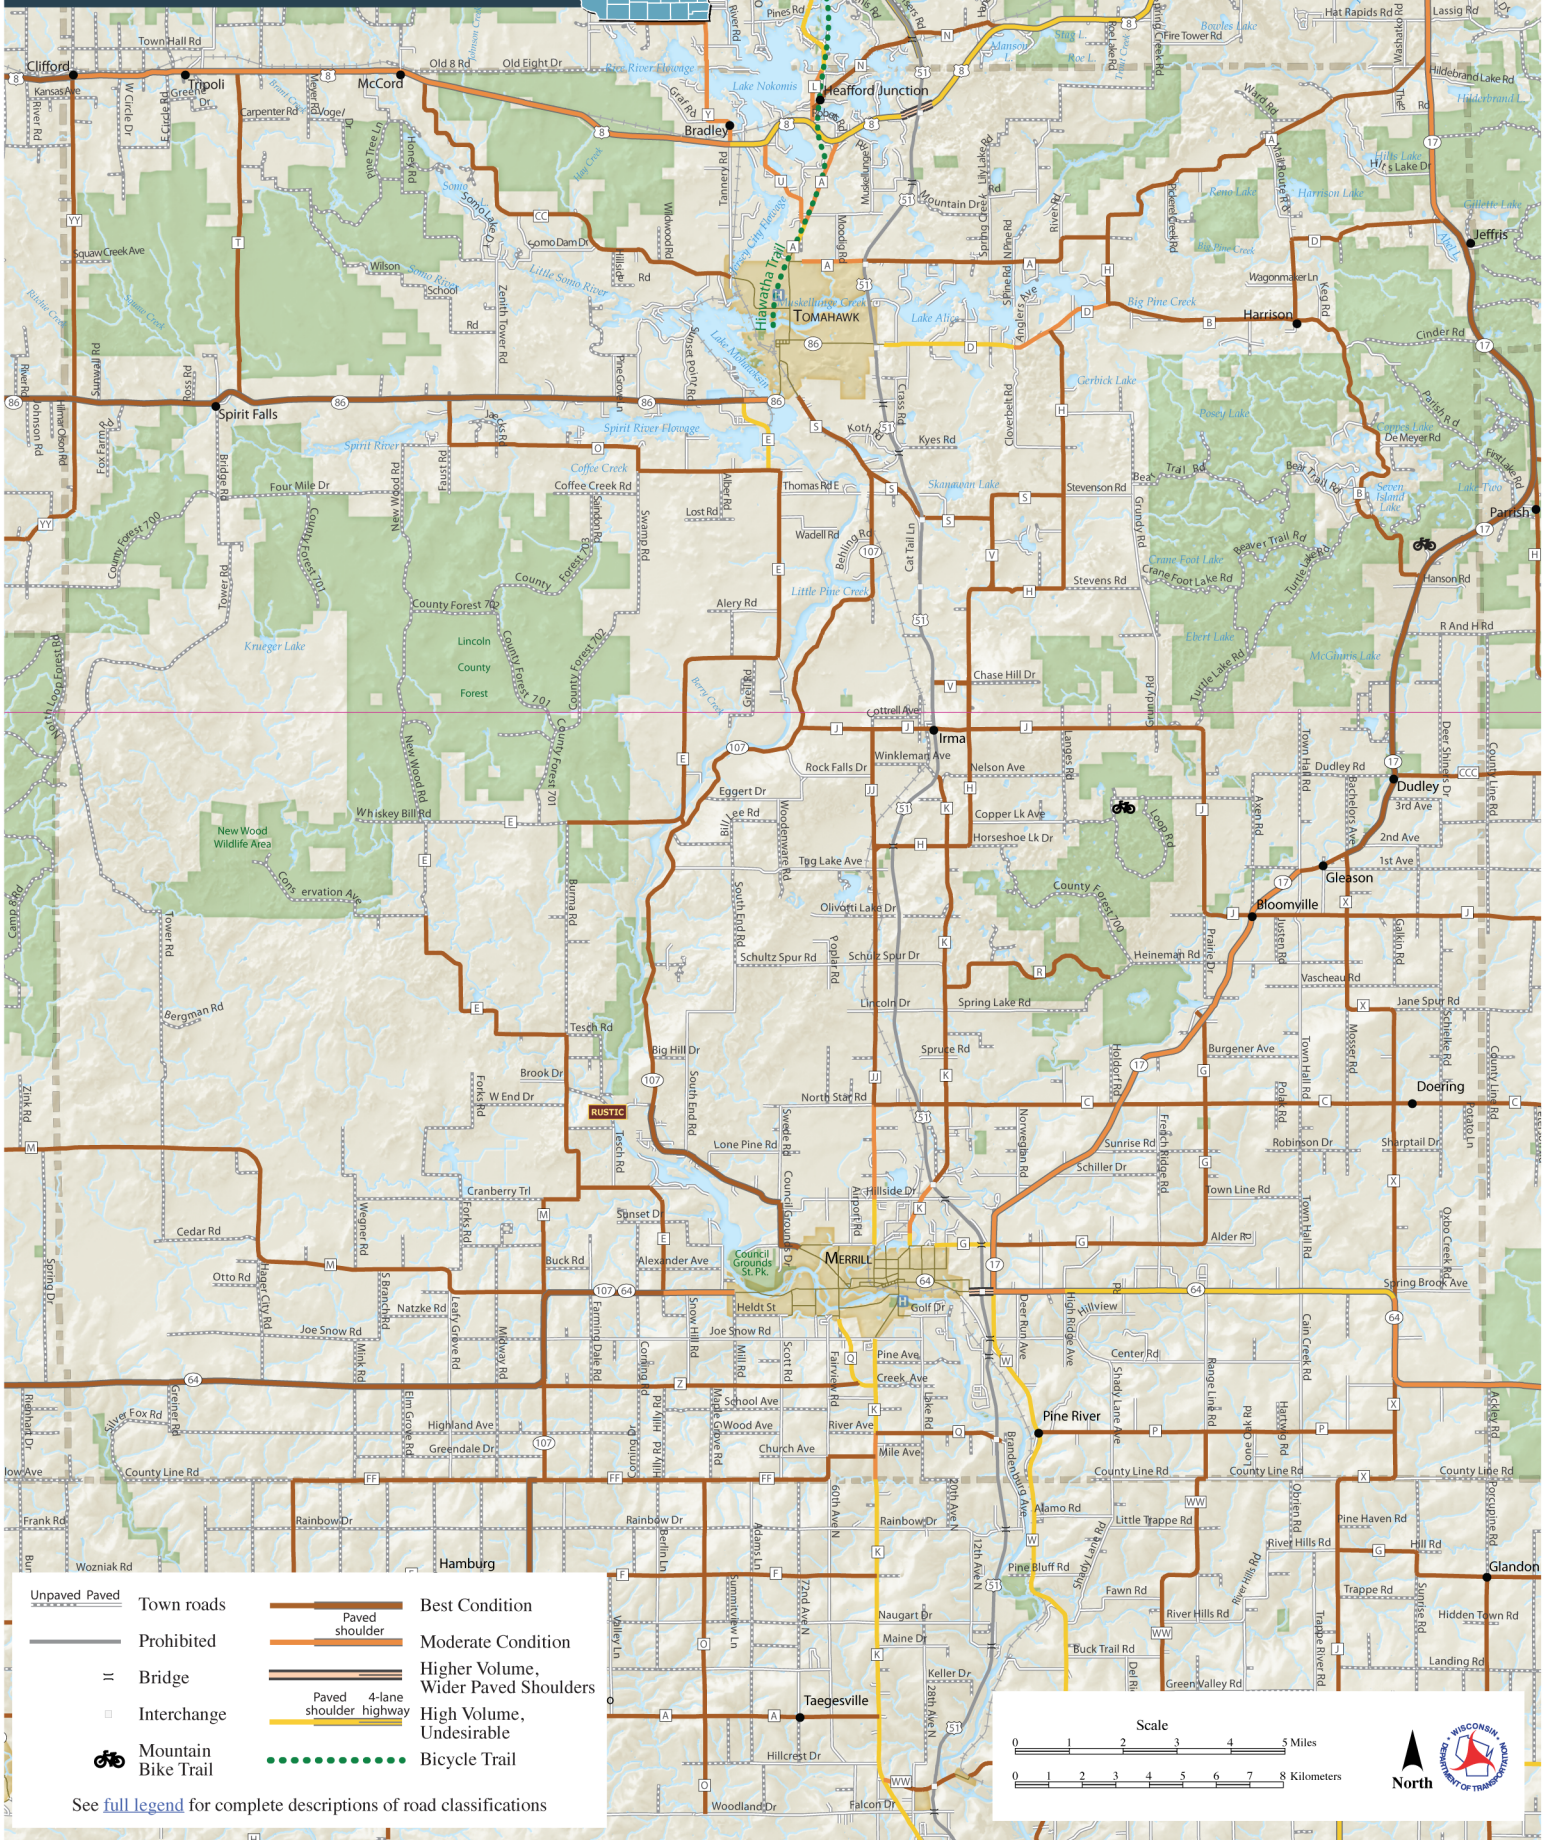

Lincoln County Wisconsin Bicycle Map

	Unpaved		Town roads		Best Condition
	Paved		Prohibited		Moderate Condition
	Bridge		Higher Volume, Wider Paved Shoulders		High Volume, Undesirable
	Interchange		Bicycle Trail		

See [full legend](#) for complete descriptions of road classifications