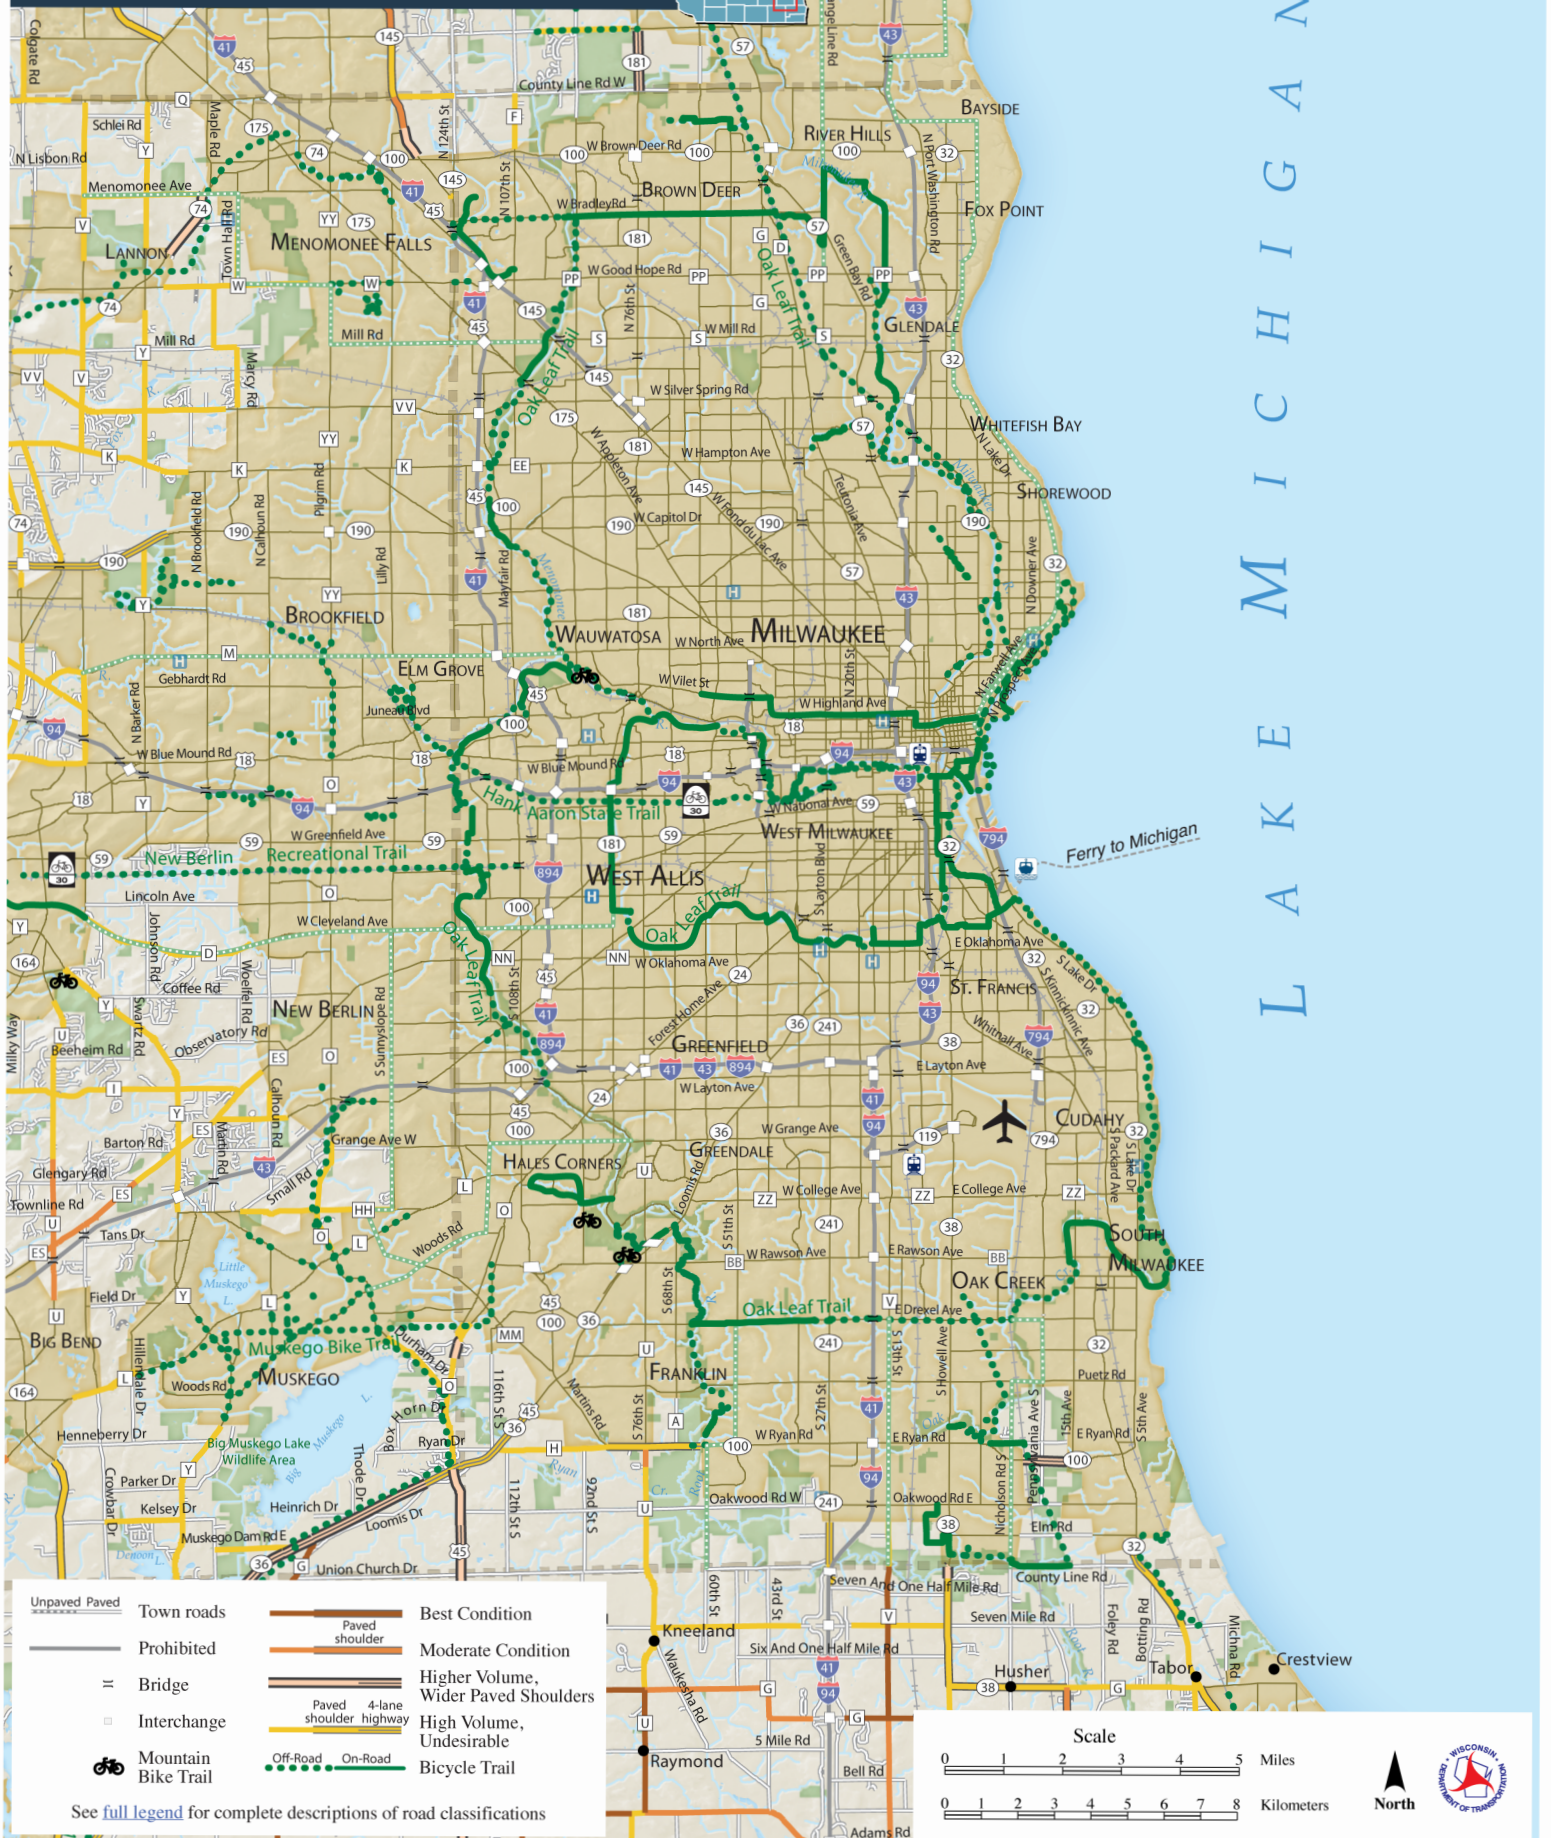

Milwaukee County Wisconsin Bicycle Map

L A K E M I C H I G A N

Unpaved	Paved	Best Condition
Prohibited	Paved shoulder	Moderate Condition
Bridge	Paved 4-lane shoulder highway	Higher Volume, Wider Paved Shoulders
Interchange	Off-Road	High Volume, Undesirable
Mountain Bike Trail	On-Road	Bicycle Trail

See [full legend](#) for complete descriptions of road classifications