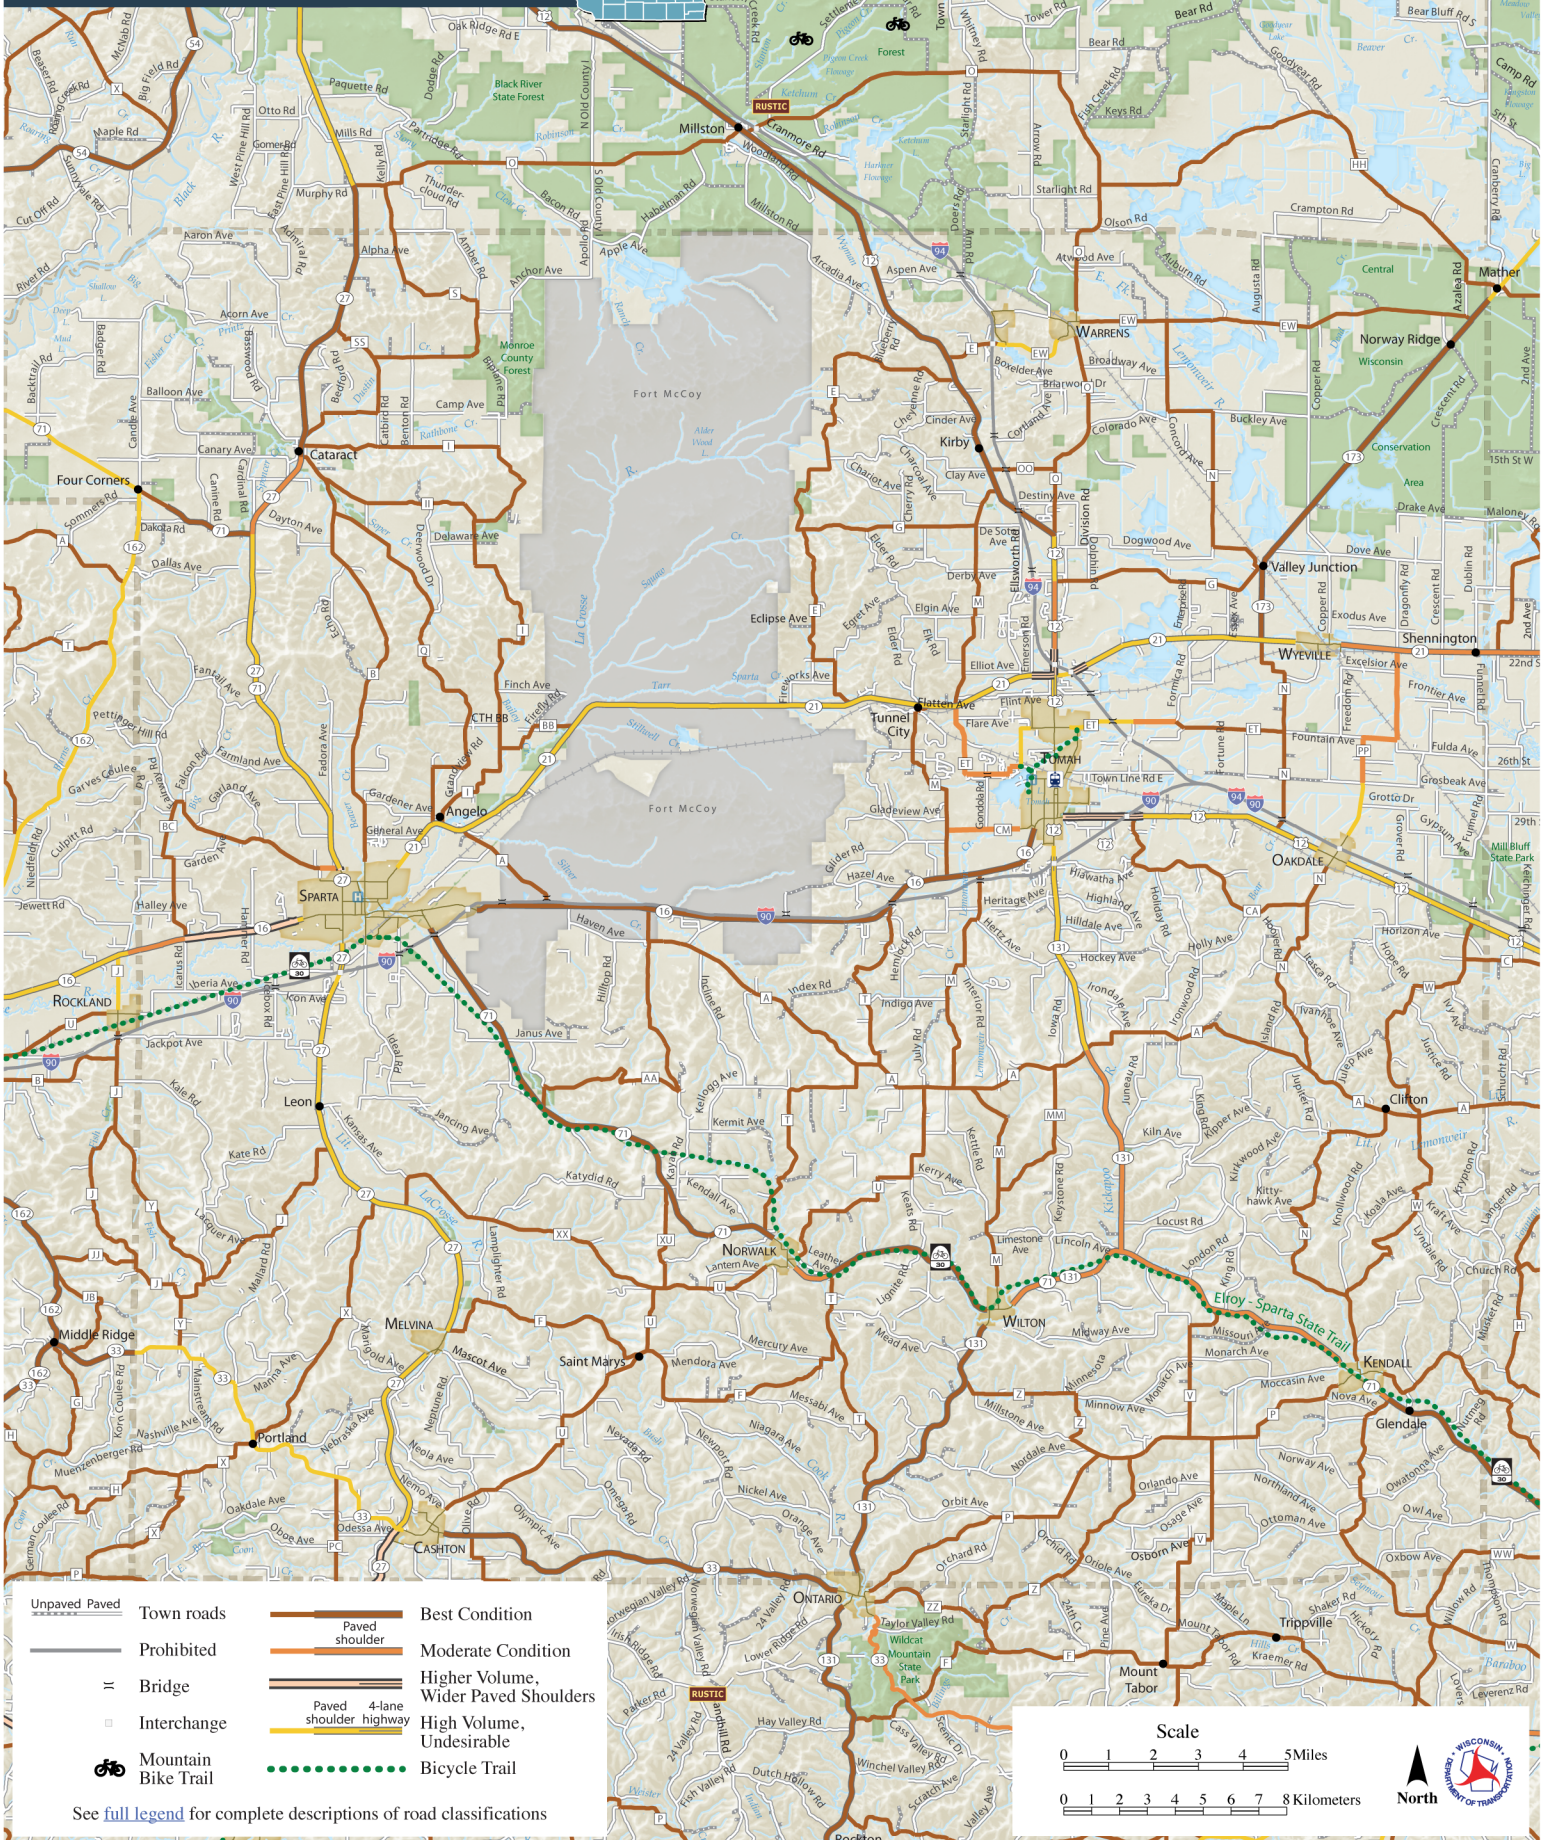

Monroe County Wisconsin Bicycle Map

	Unpaved	Town roads		Best Condition
	Prohibited			Moderate Condition
	Bridge			Higher Volume, Wider Paved Shoulders
	Interchange			High Volume, Undesirable
	Mountain Bike Trail			Bicycle Trail

See [full legend](#) for complete descriptions of road classifications