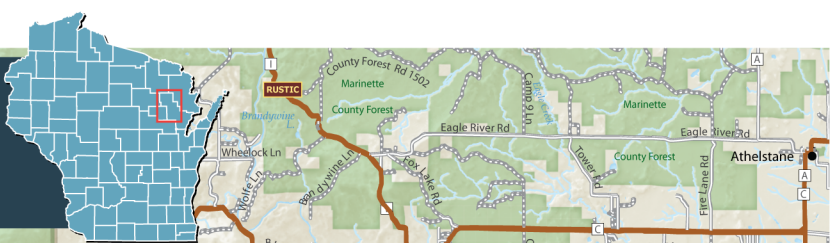

# Oconto County (West)

## Wisconsin Bicycle Map

	Unpaved		Town roads		Best Condition
	Prohibited		Bridge		Moderate Condition
	Interchange		Mountain Bike Trail		Higher Volume, Wider Paved Shoulders
					High Volume, Undesirable
					Bicycle Trail

See [full legend](#) for complete descriptions of road classifications