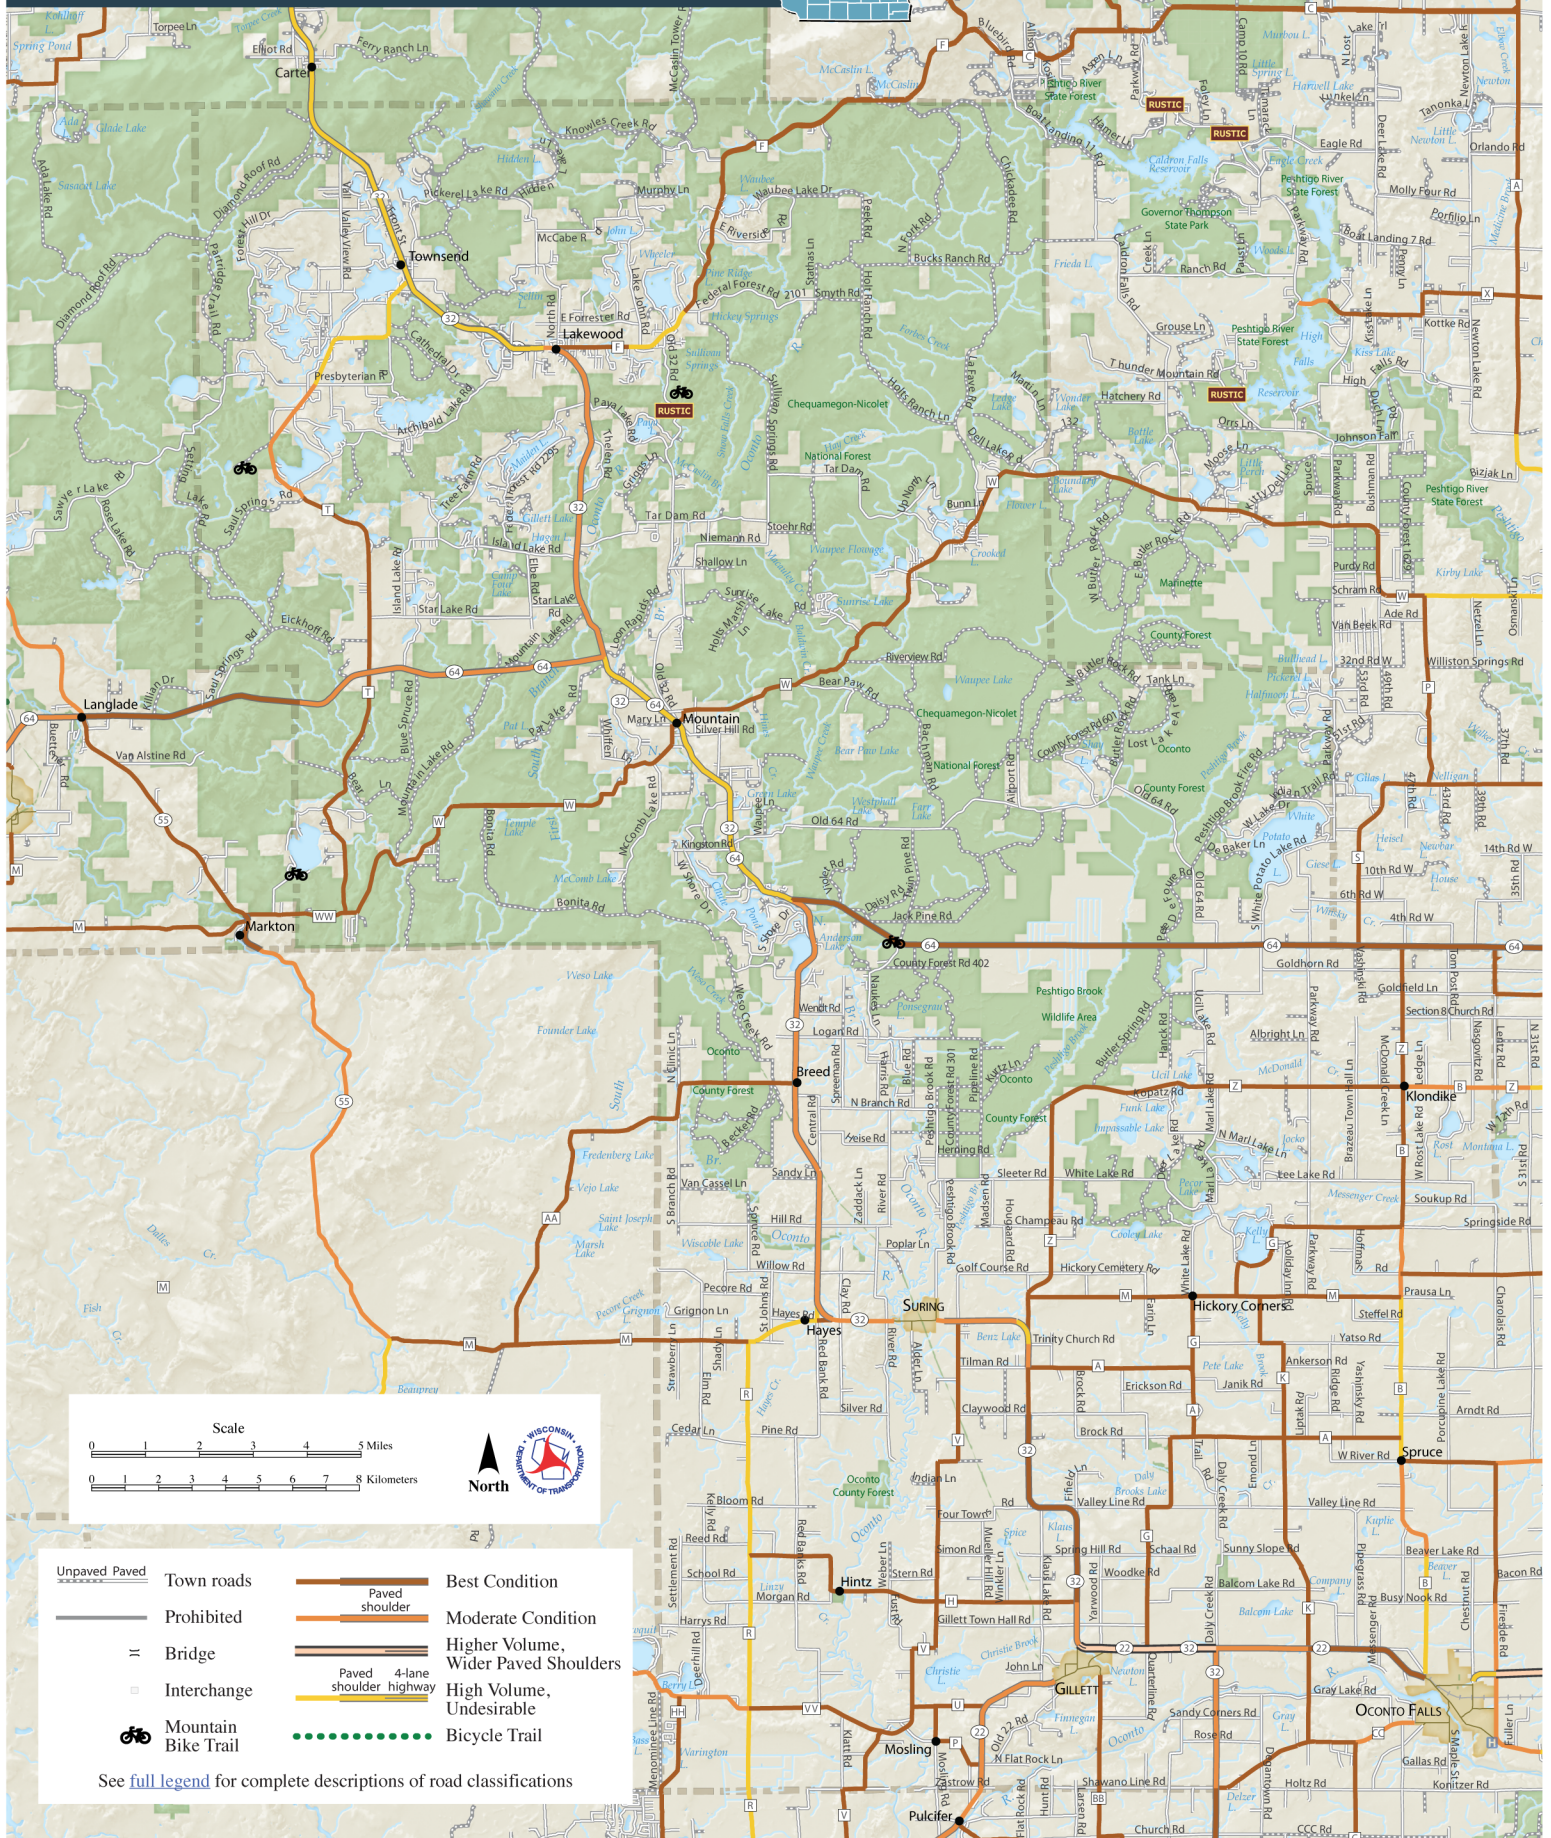

# Oconto County (West)

## Wisconsin Bicycle Map

	Unpaved		Town roads		Best Condition
	Prohibited		Bridge		Moderate Condition
	Interchange		Mountain Bike Trail		Higher Volume, Wider Paved Shoulders
					High Volume, Undesirable
					Bicycle Trail

See [full legend](#) for complete descriptions of road classifications