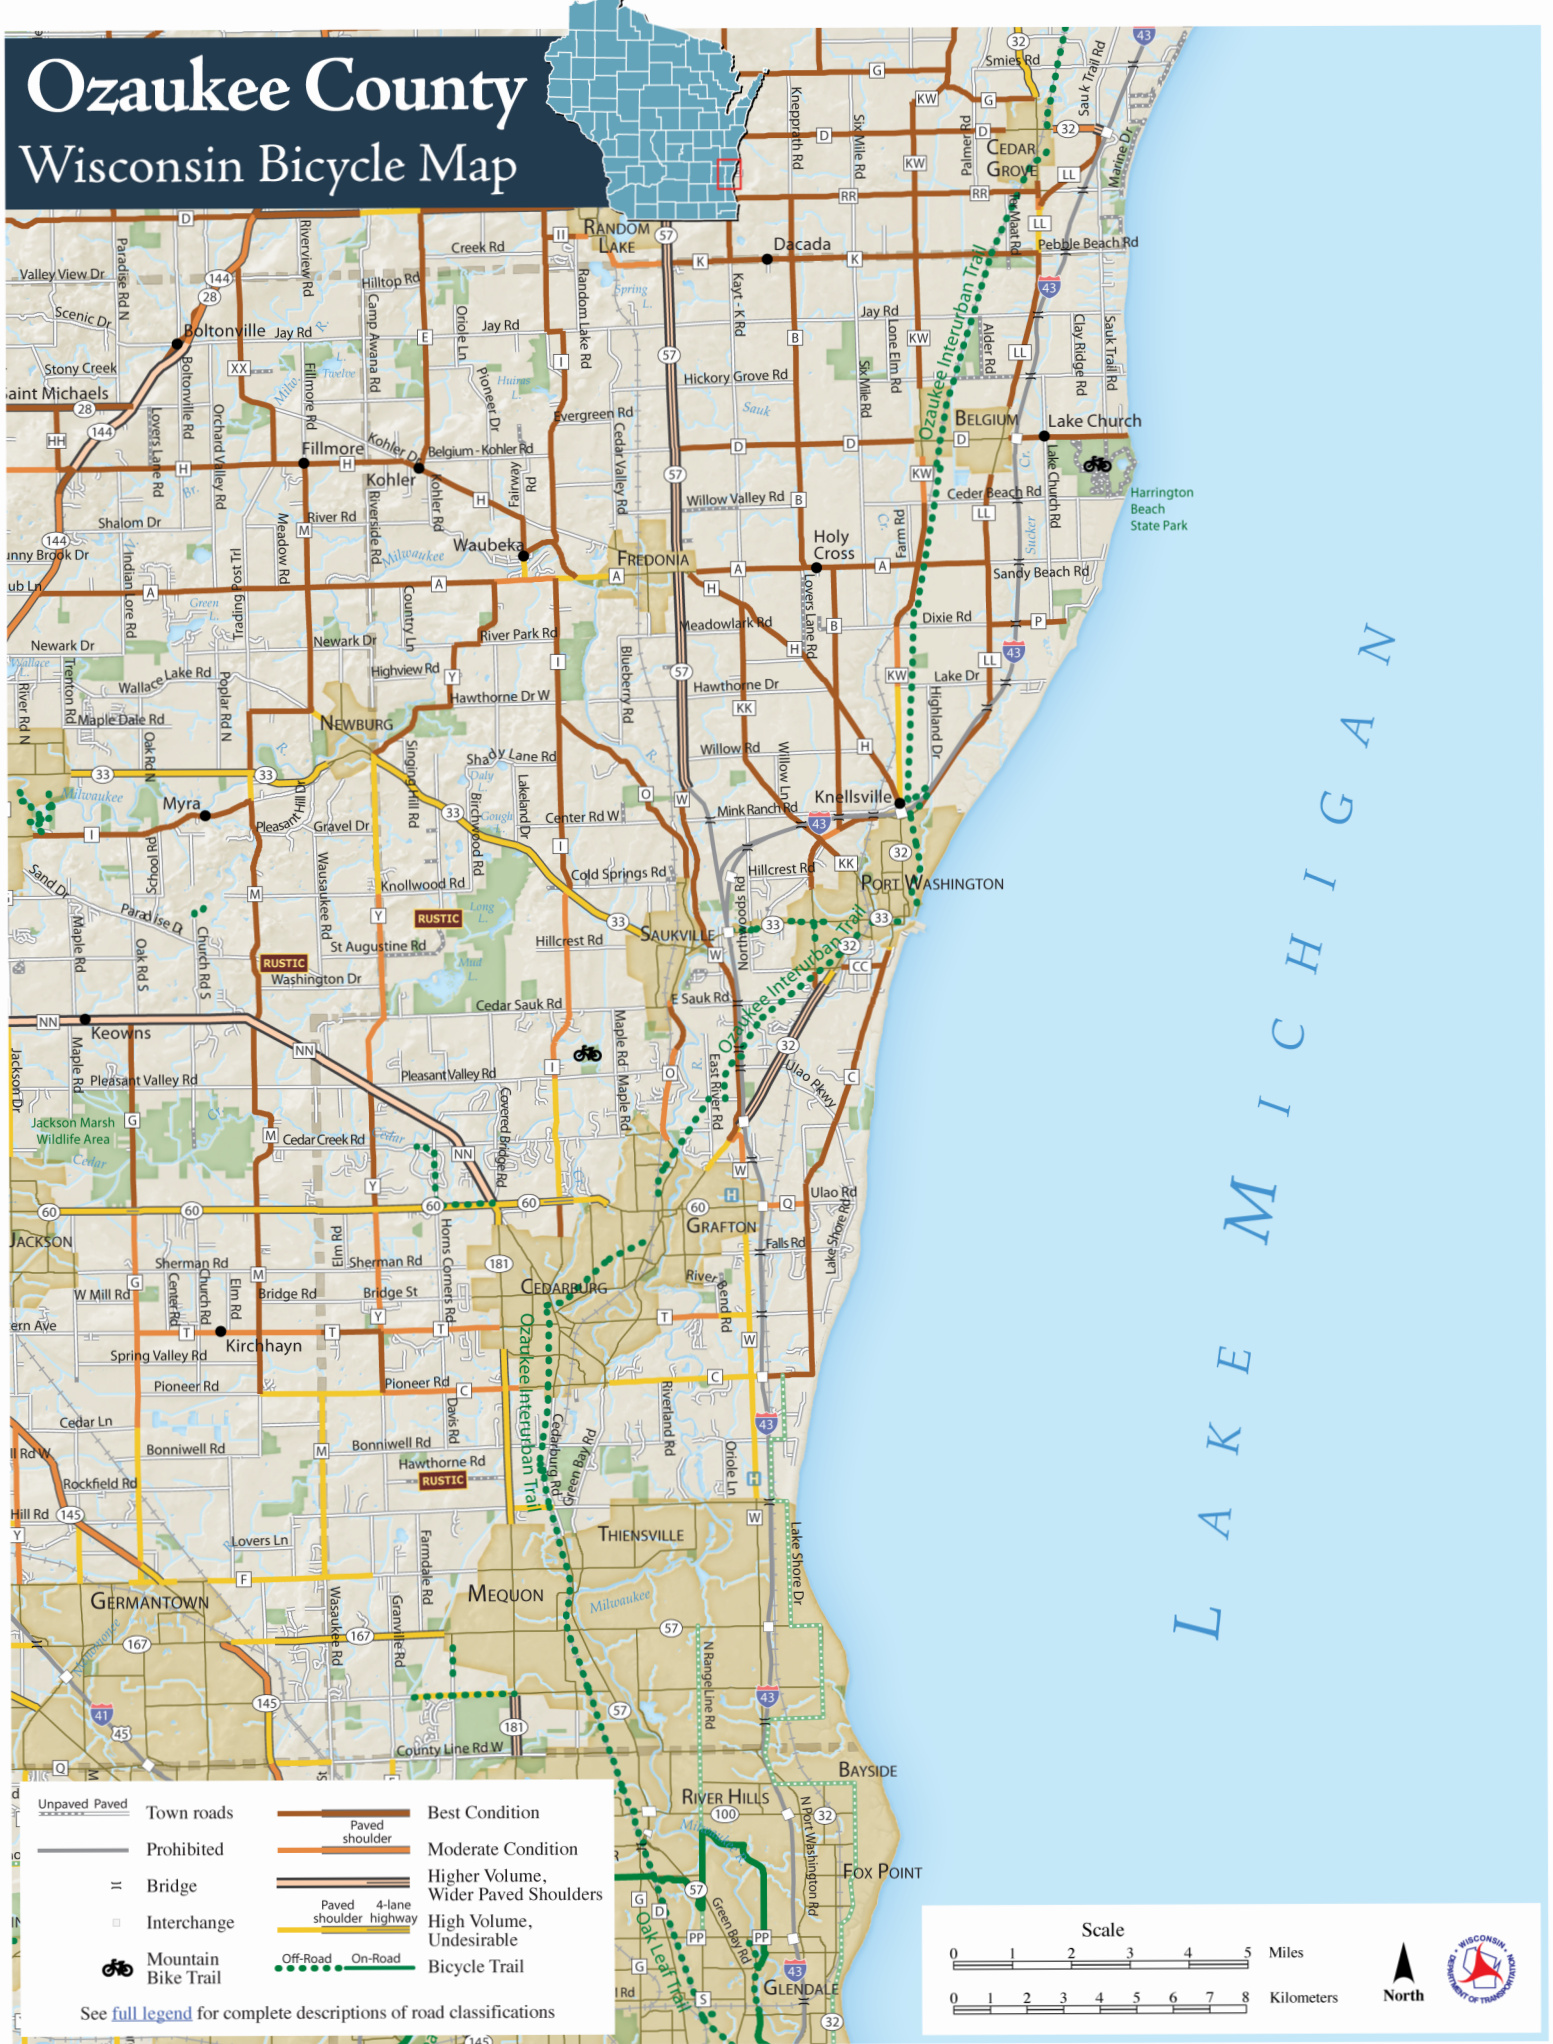

Ozaukee County Wisconsin Bicycle Map

L A K E M I C H I G A N

	Unpaved		Town roads		Best Condition
	Prohibited		Paved shoulder		Moderate Condition
	Bridge		Paved 4-lane shoulder highway		Higher Volume, Wider Paved Shoulders
	Interchange		Off-Road		On-Road
	Mountain Bike Trail				Bicycle Trail

See [full legend](#) for complete descriptions of road classifications