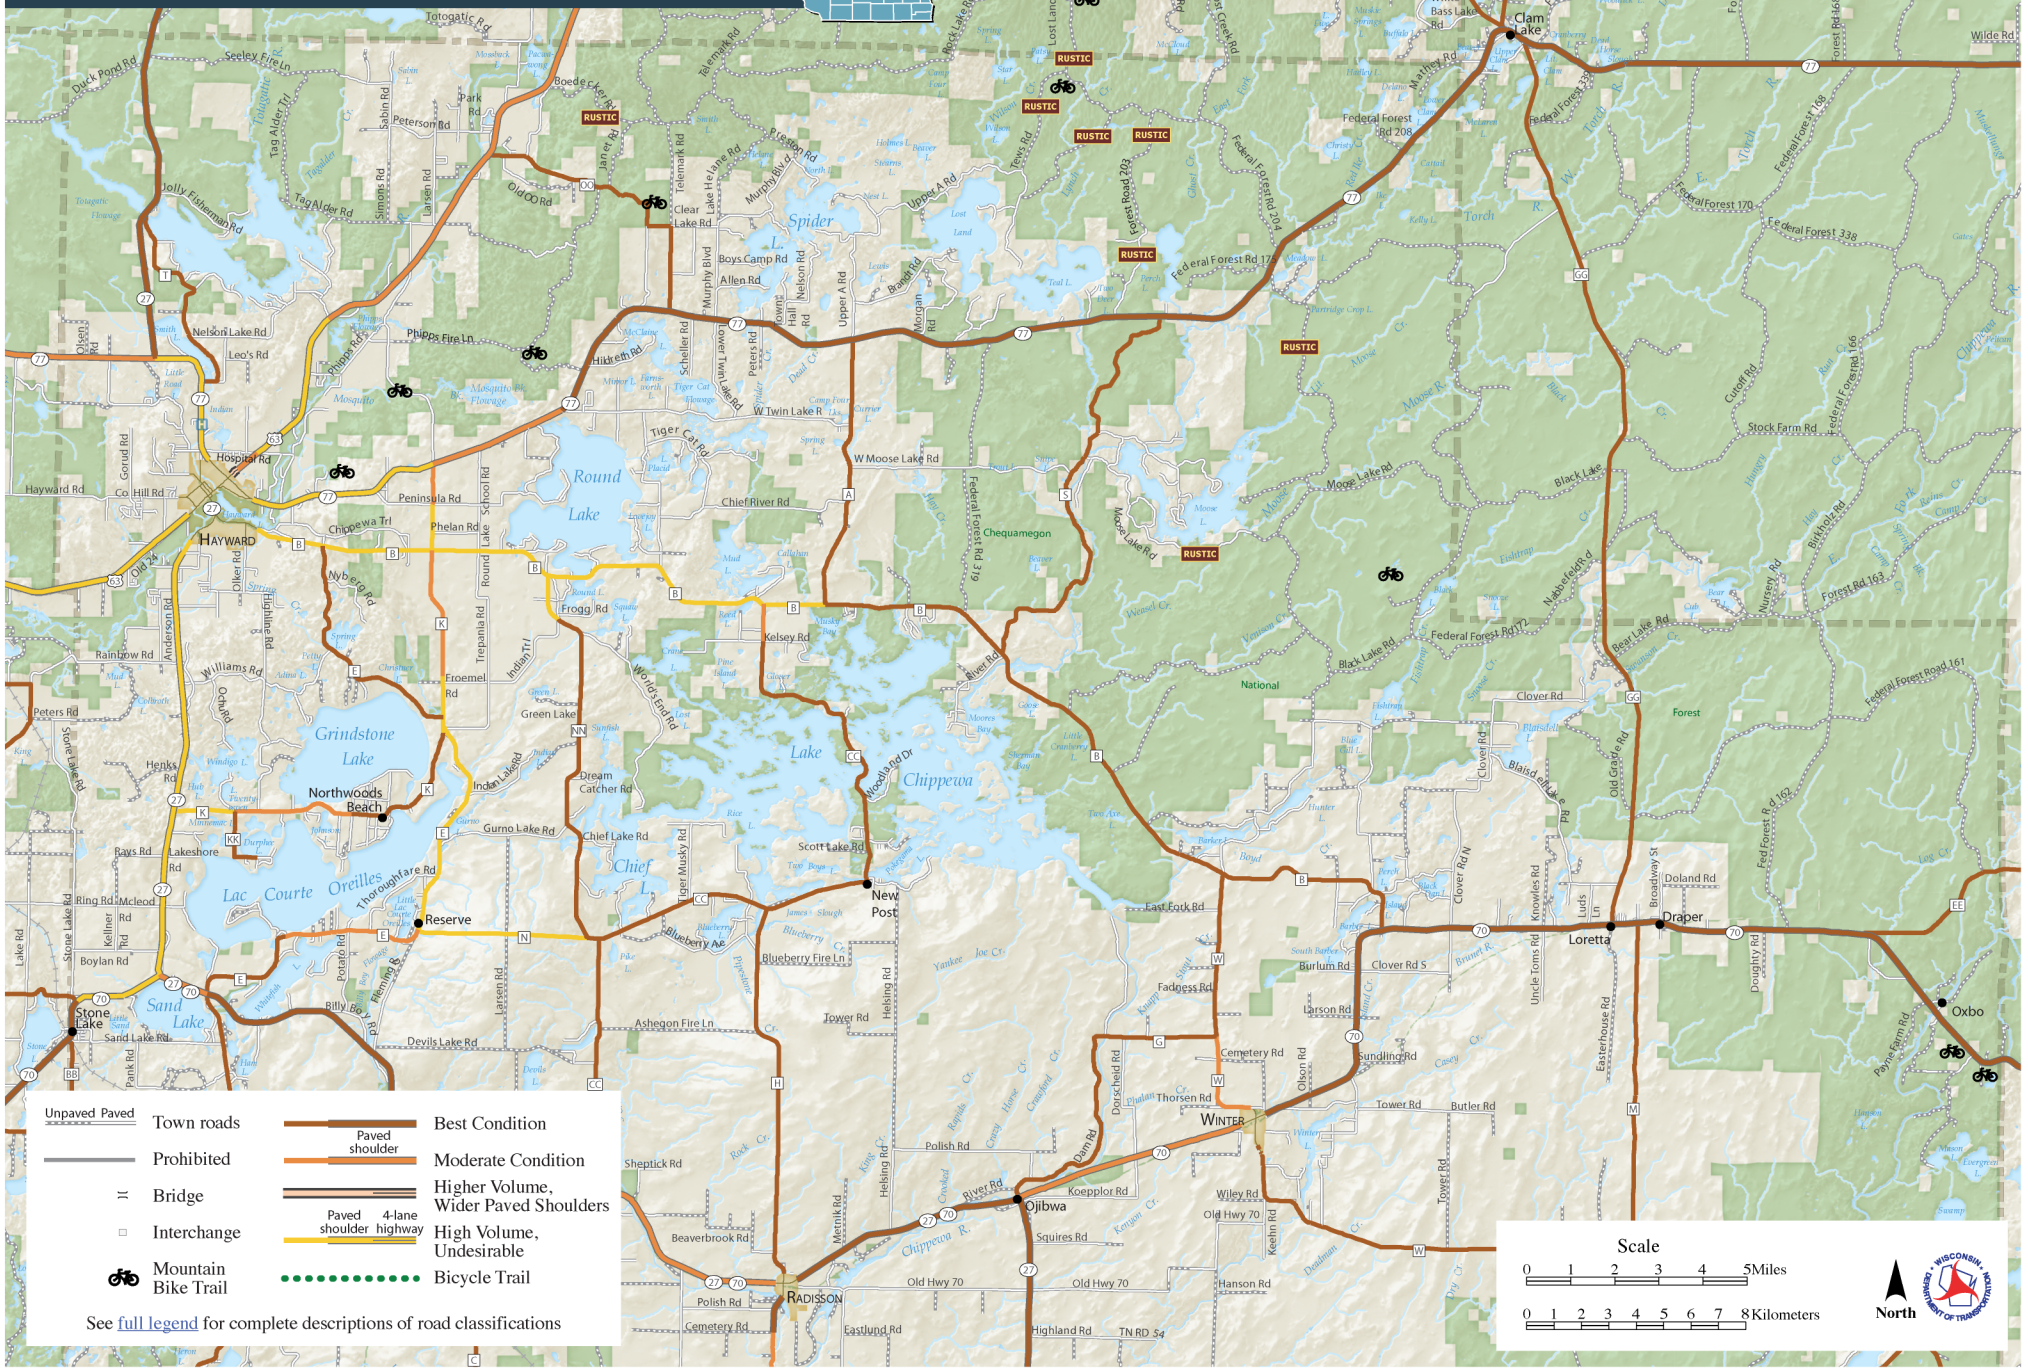

# Sawyer County (North)

## Wisconsin Bicycle Map

	Unpaved		Town roads		Best Condition
	Prohibited				Moderate Condition
	Bridge				Higher Volume, Wider Paved Shoulders
	Interchange				High Volume, Undesirable
	Mountain Bike Trail				Bicycle Trail

See [full legend](#) for complete descriptions of road classifications

**Scale**

0 1 2 3 4 5 Miles

0 1 2 3 4 5 6 7 8 Kilometers

North