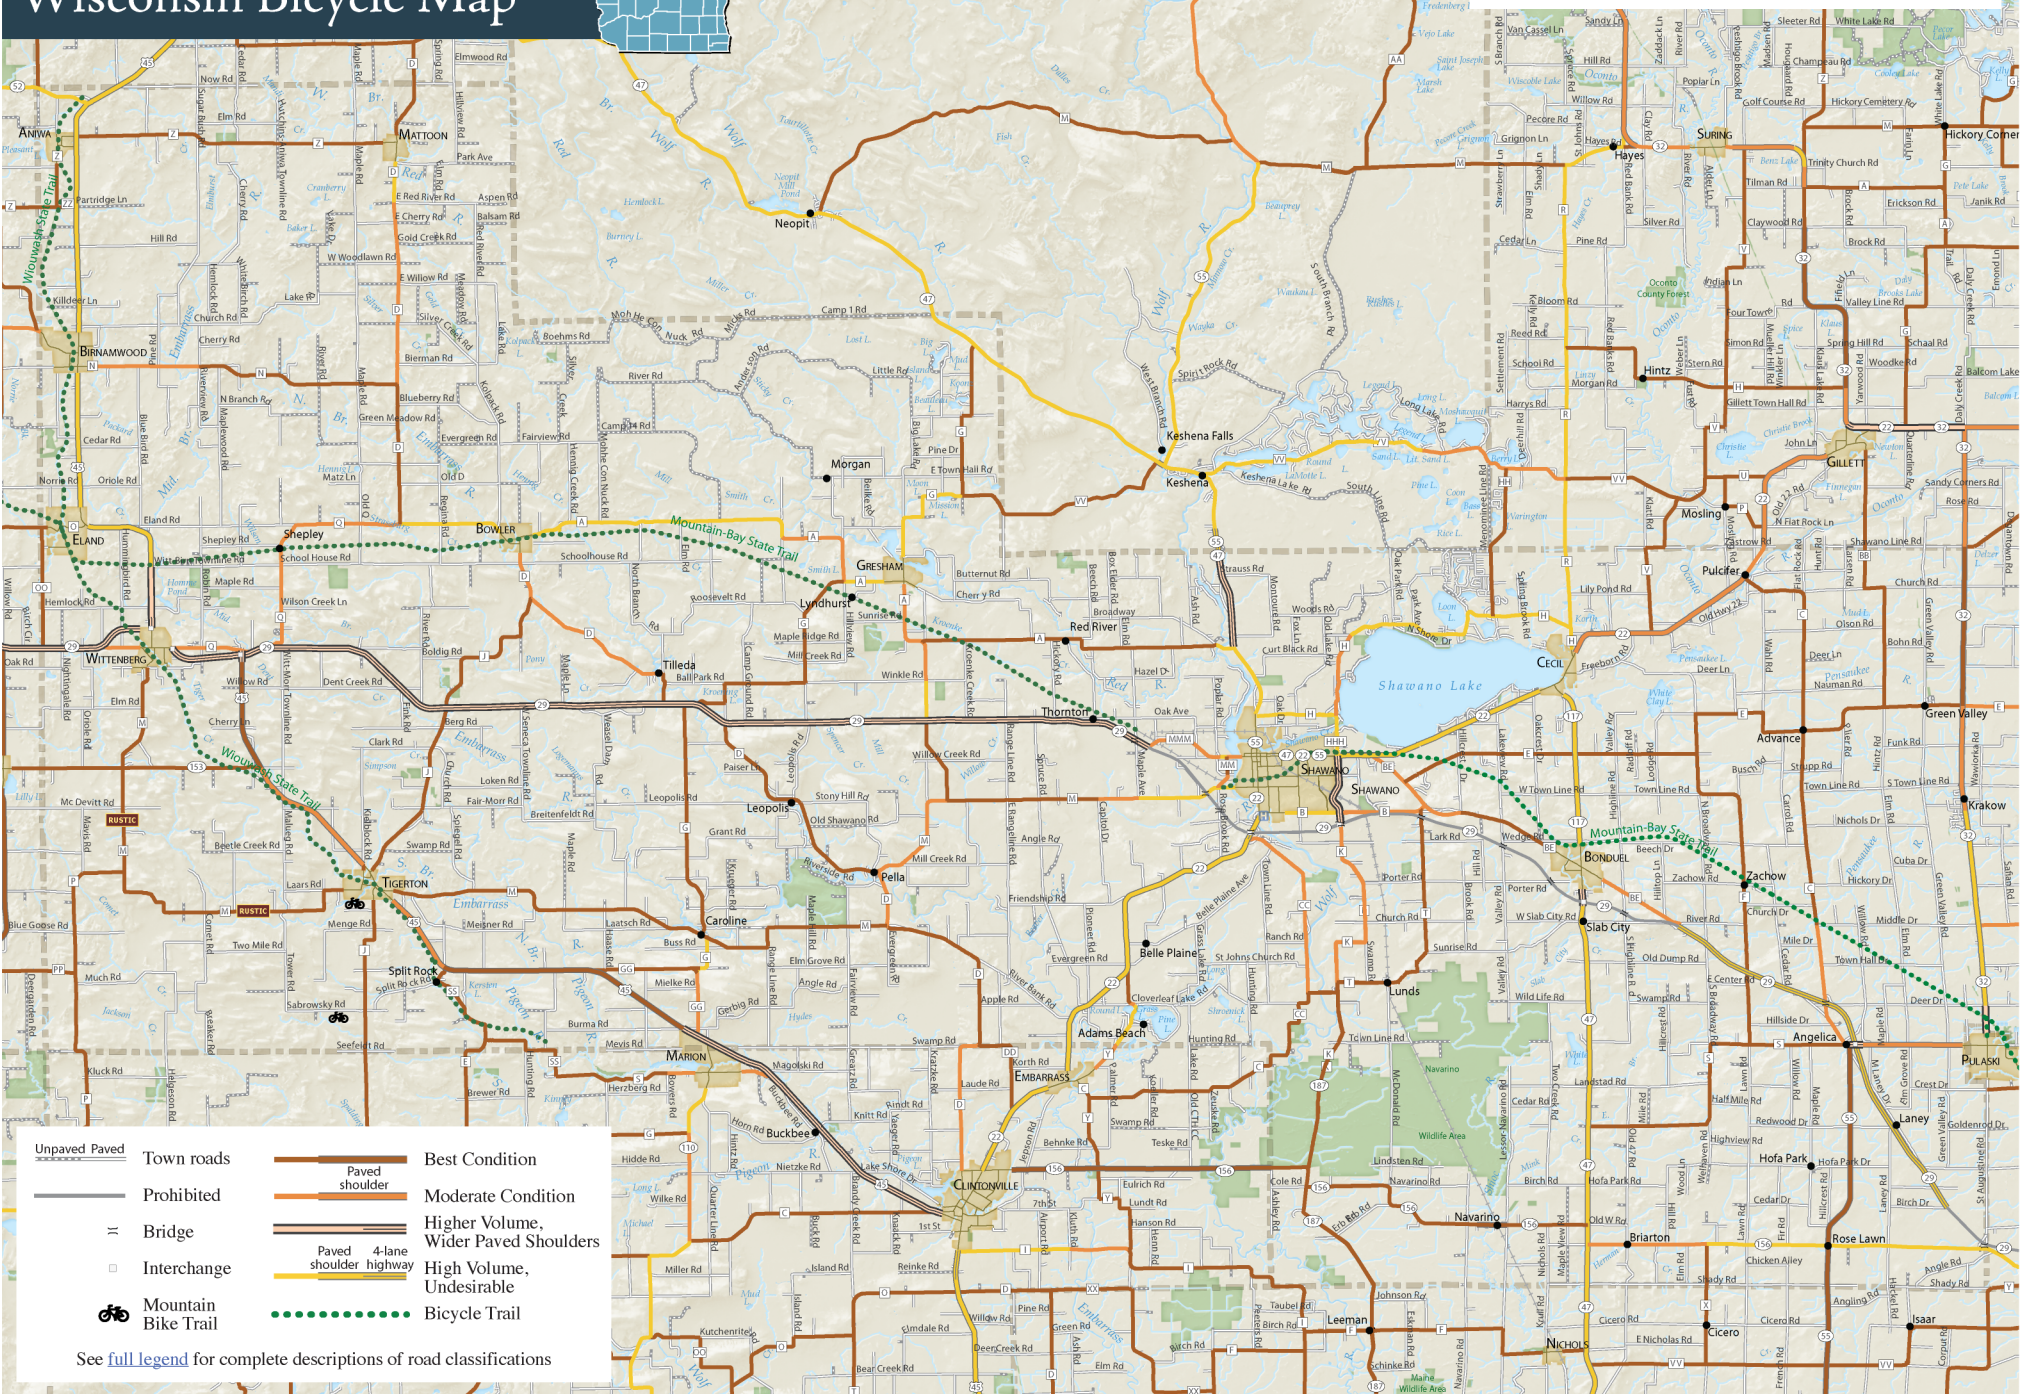

# Shawano County Wisconsin Bicycle Map

Unpaved	Town roads	Best Condition
Prohibited	Paved shoulder	Moderate Condition
Bridge	Higher Volume, Wider Paved Shoulders	High Volume, Undesirable
Interchange	Paved 4-lane shoulder highway	Bicycle Trail
Mountain Bike Trail		

See [full legend](#) for complete descriptions of road classifications