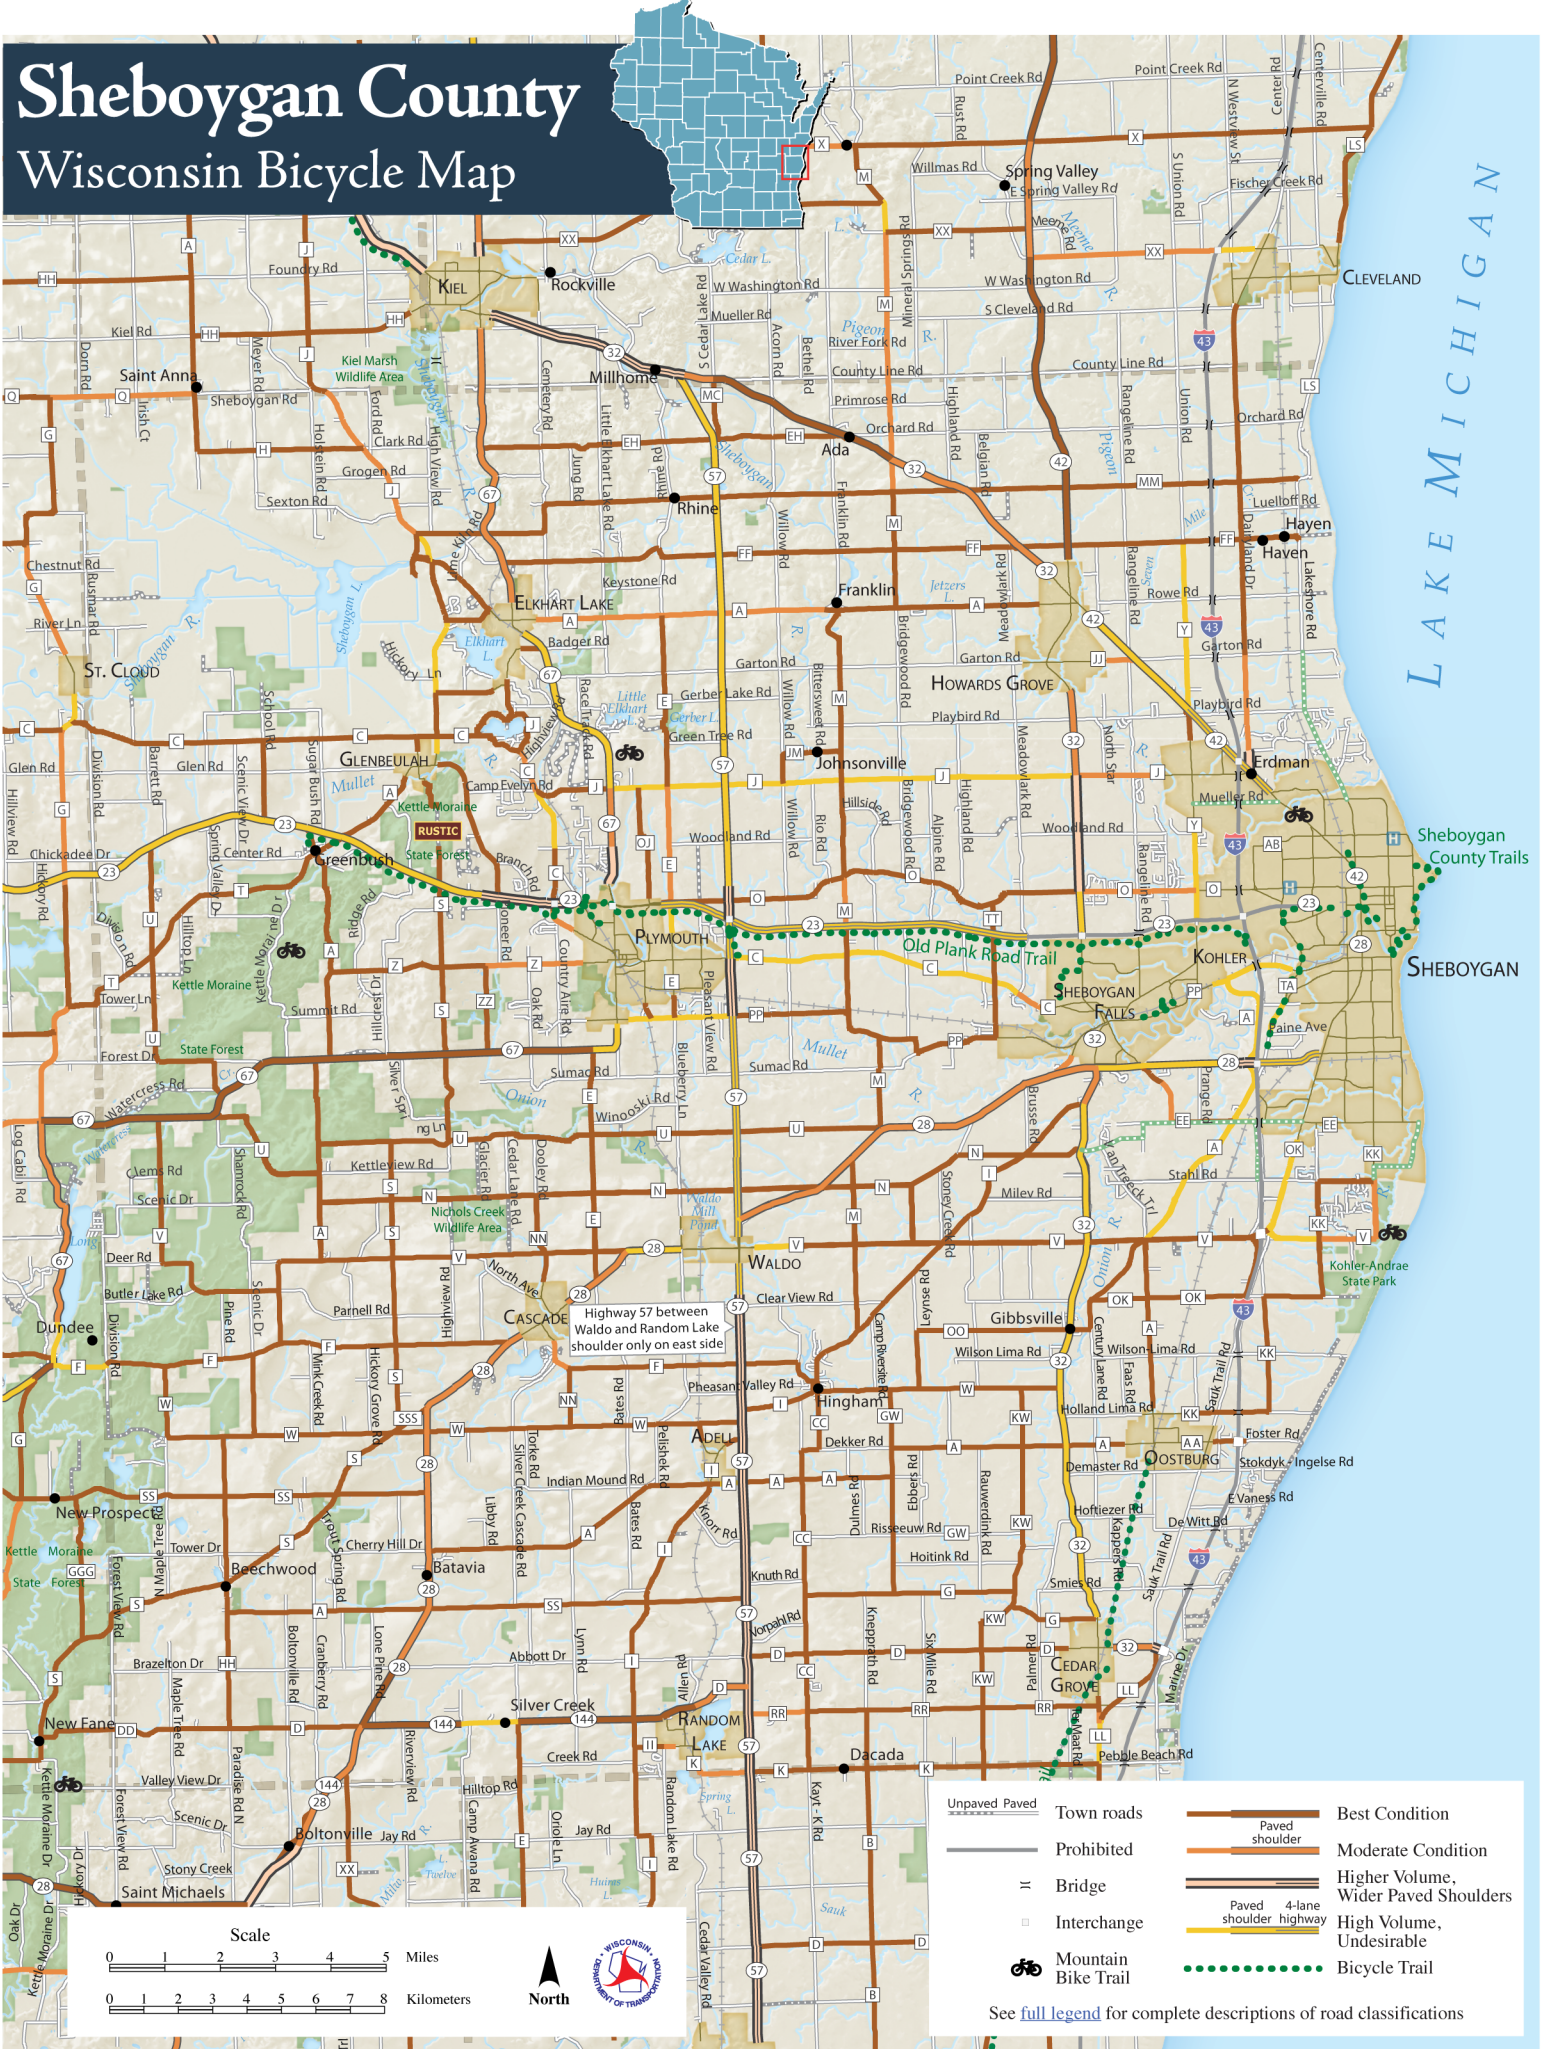

# Sheboygan County Wisconsin Bicycle Map

Highway 57 between Waldo and Random Lake shoulder only on east side

|  |                     |  |                                      |  |                    |
|--|---------------------|--|--------------------------------------|--|--------------------|
|  | Unpaved             |  | Town roads                           |  | Best Condition     |
|  | Prohibited          |  | Paved shoulder                       |  | Moderate Condition |
|  | Bridge              |  | Higher Volume, Wider Paved Shoulders |  | Undesirable        |
|  | Interchange         |  | Paved 4-lane shoulder highway        |  | Bicycle Trail      |
|  | Mountain Bike Trail |  |                                      |  |                    |

See [full legend](#) for complete descriptions of road classifications