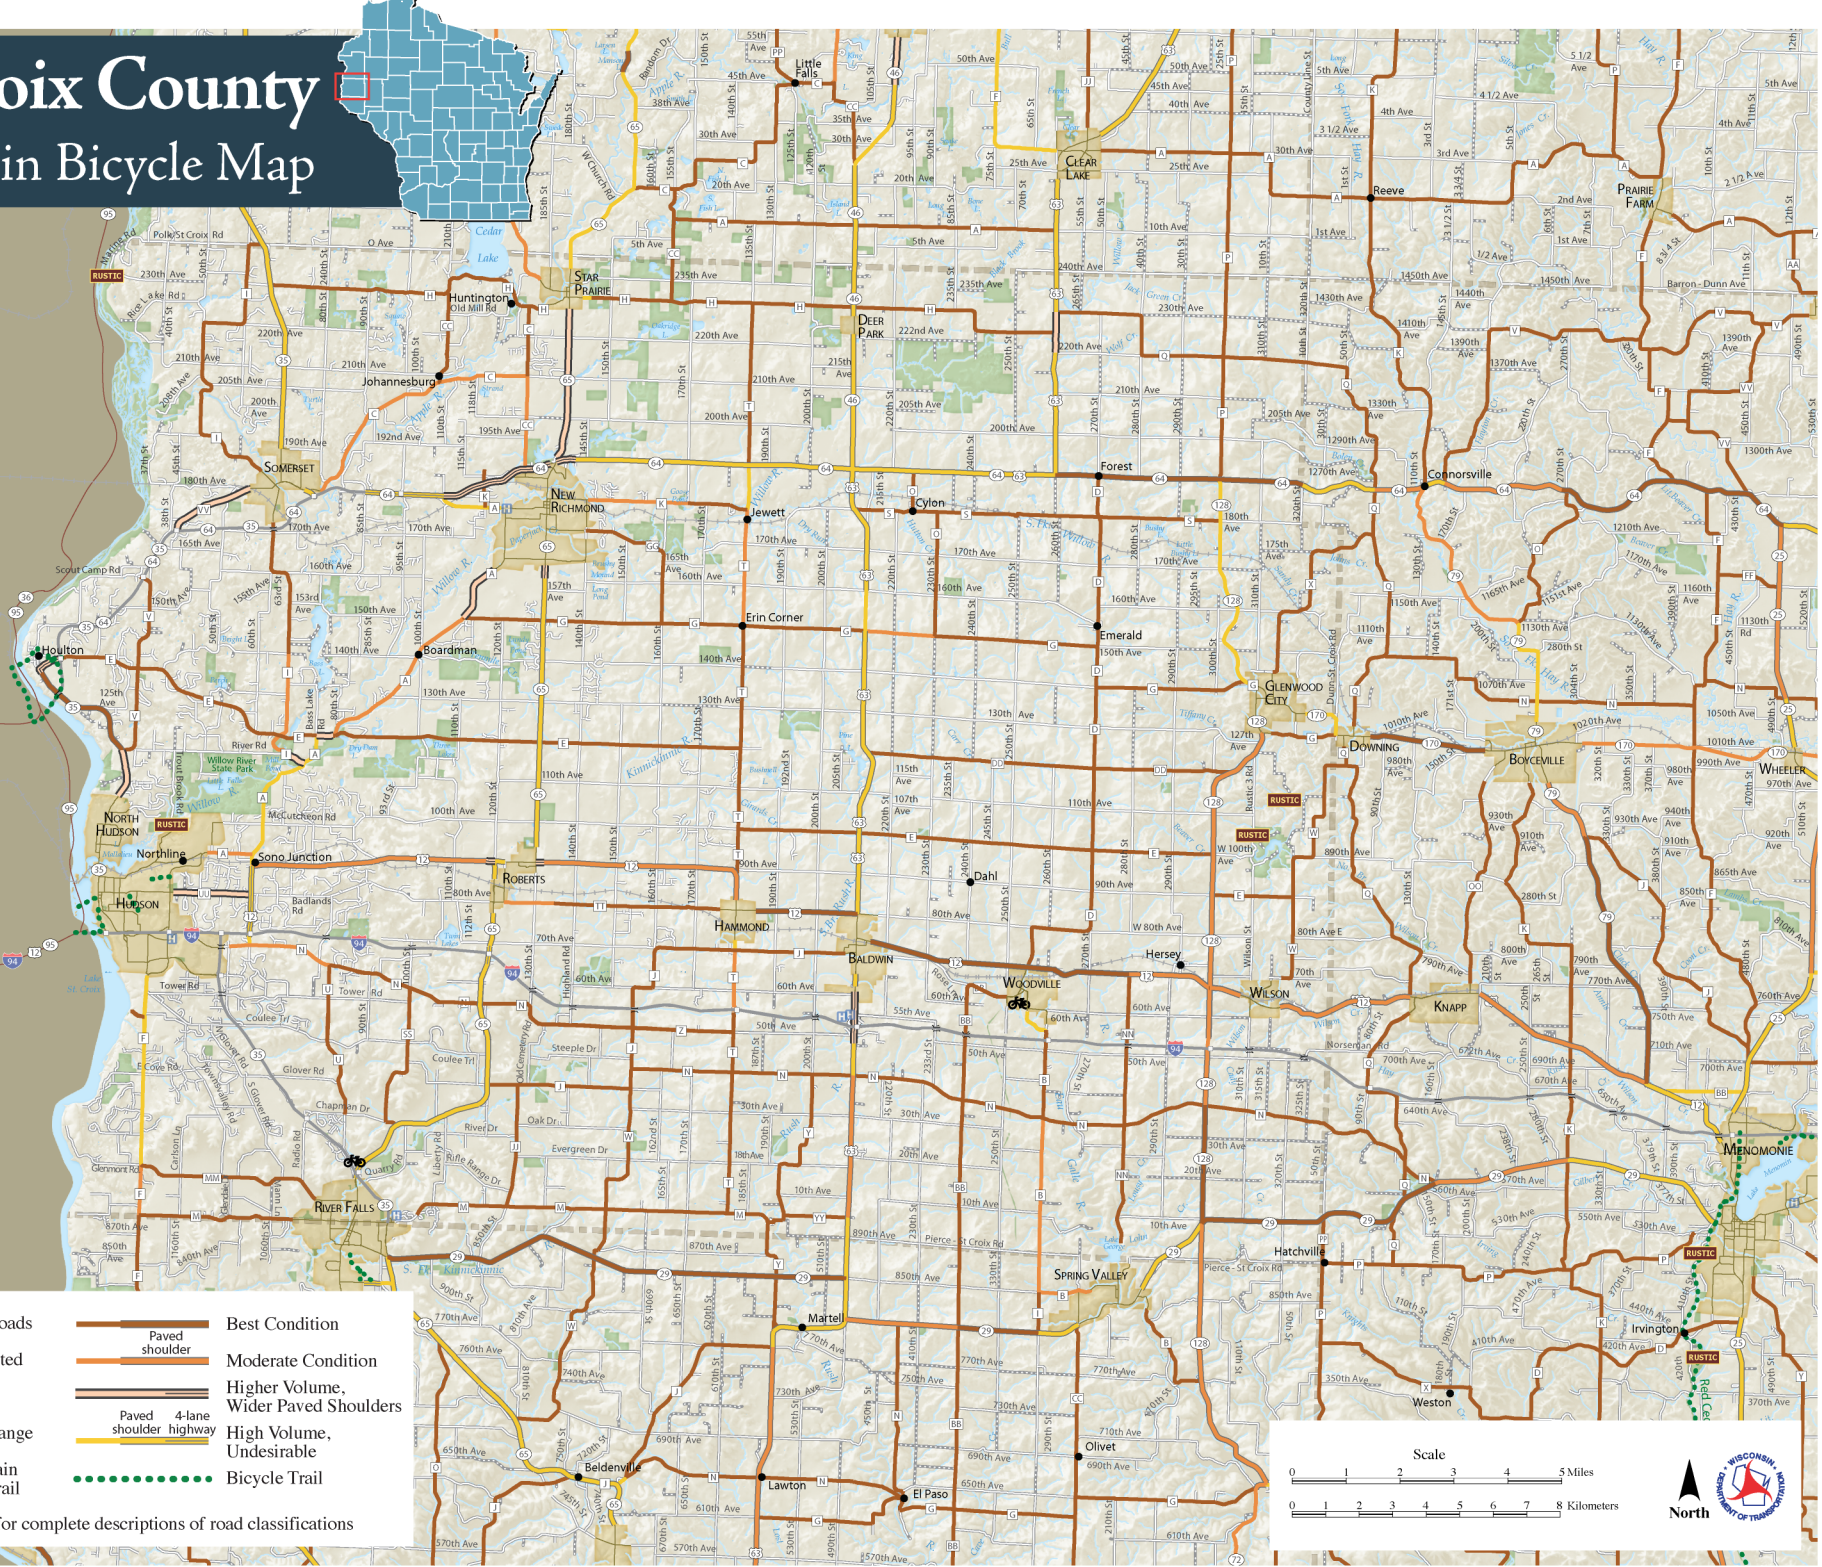

St. Croix County

Wisconsin Bicycle Map

Unpaved	Town roads	Paved shoulder	Best Condition
Prohibited		Higher Volume, Wider Paved Shoulders	Moderate Condition
Bridge		High Volume, Undesirable	High Volume, Undesirable
Interchange		Bicycle Trail	Bicycle Trail
Mountain Bike Trail			

See [full legend](#) for complete descriptions of road classifications